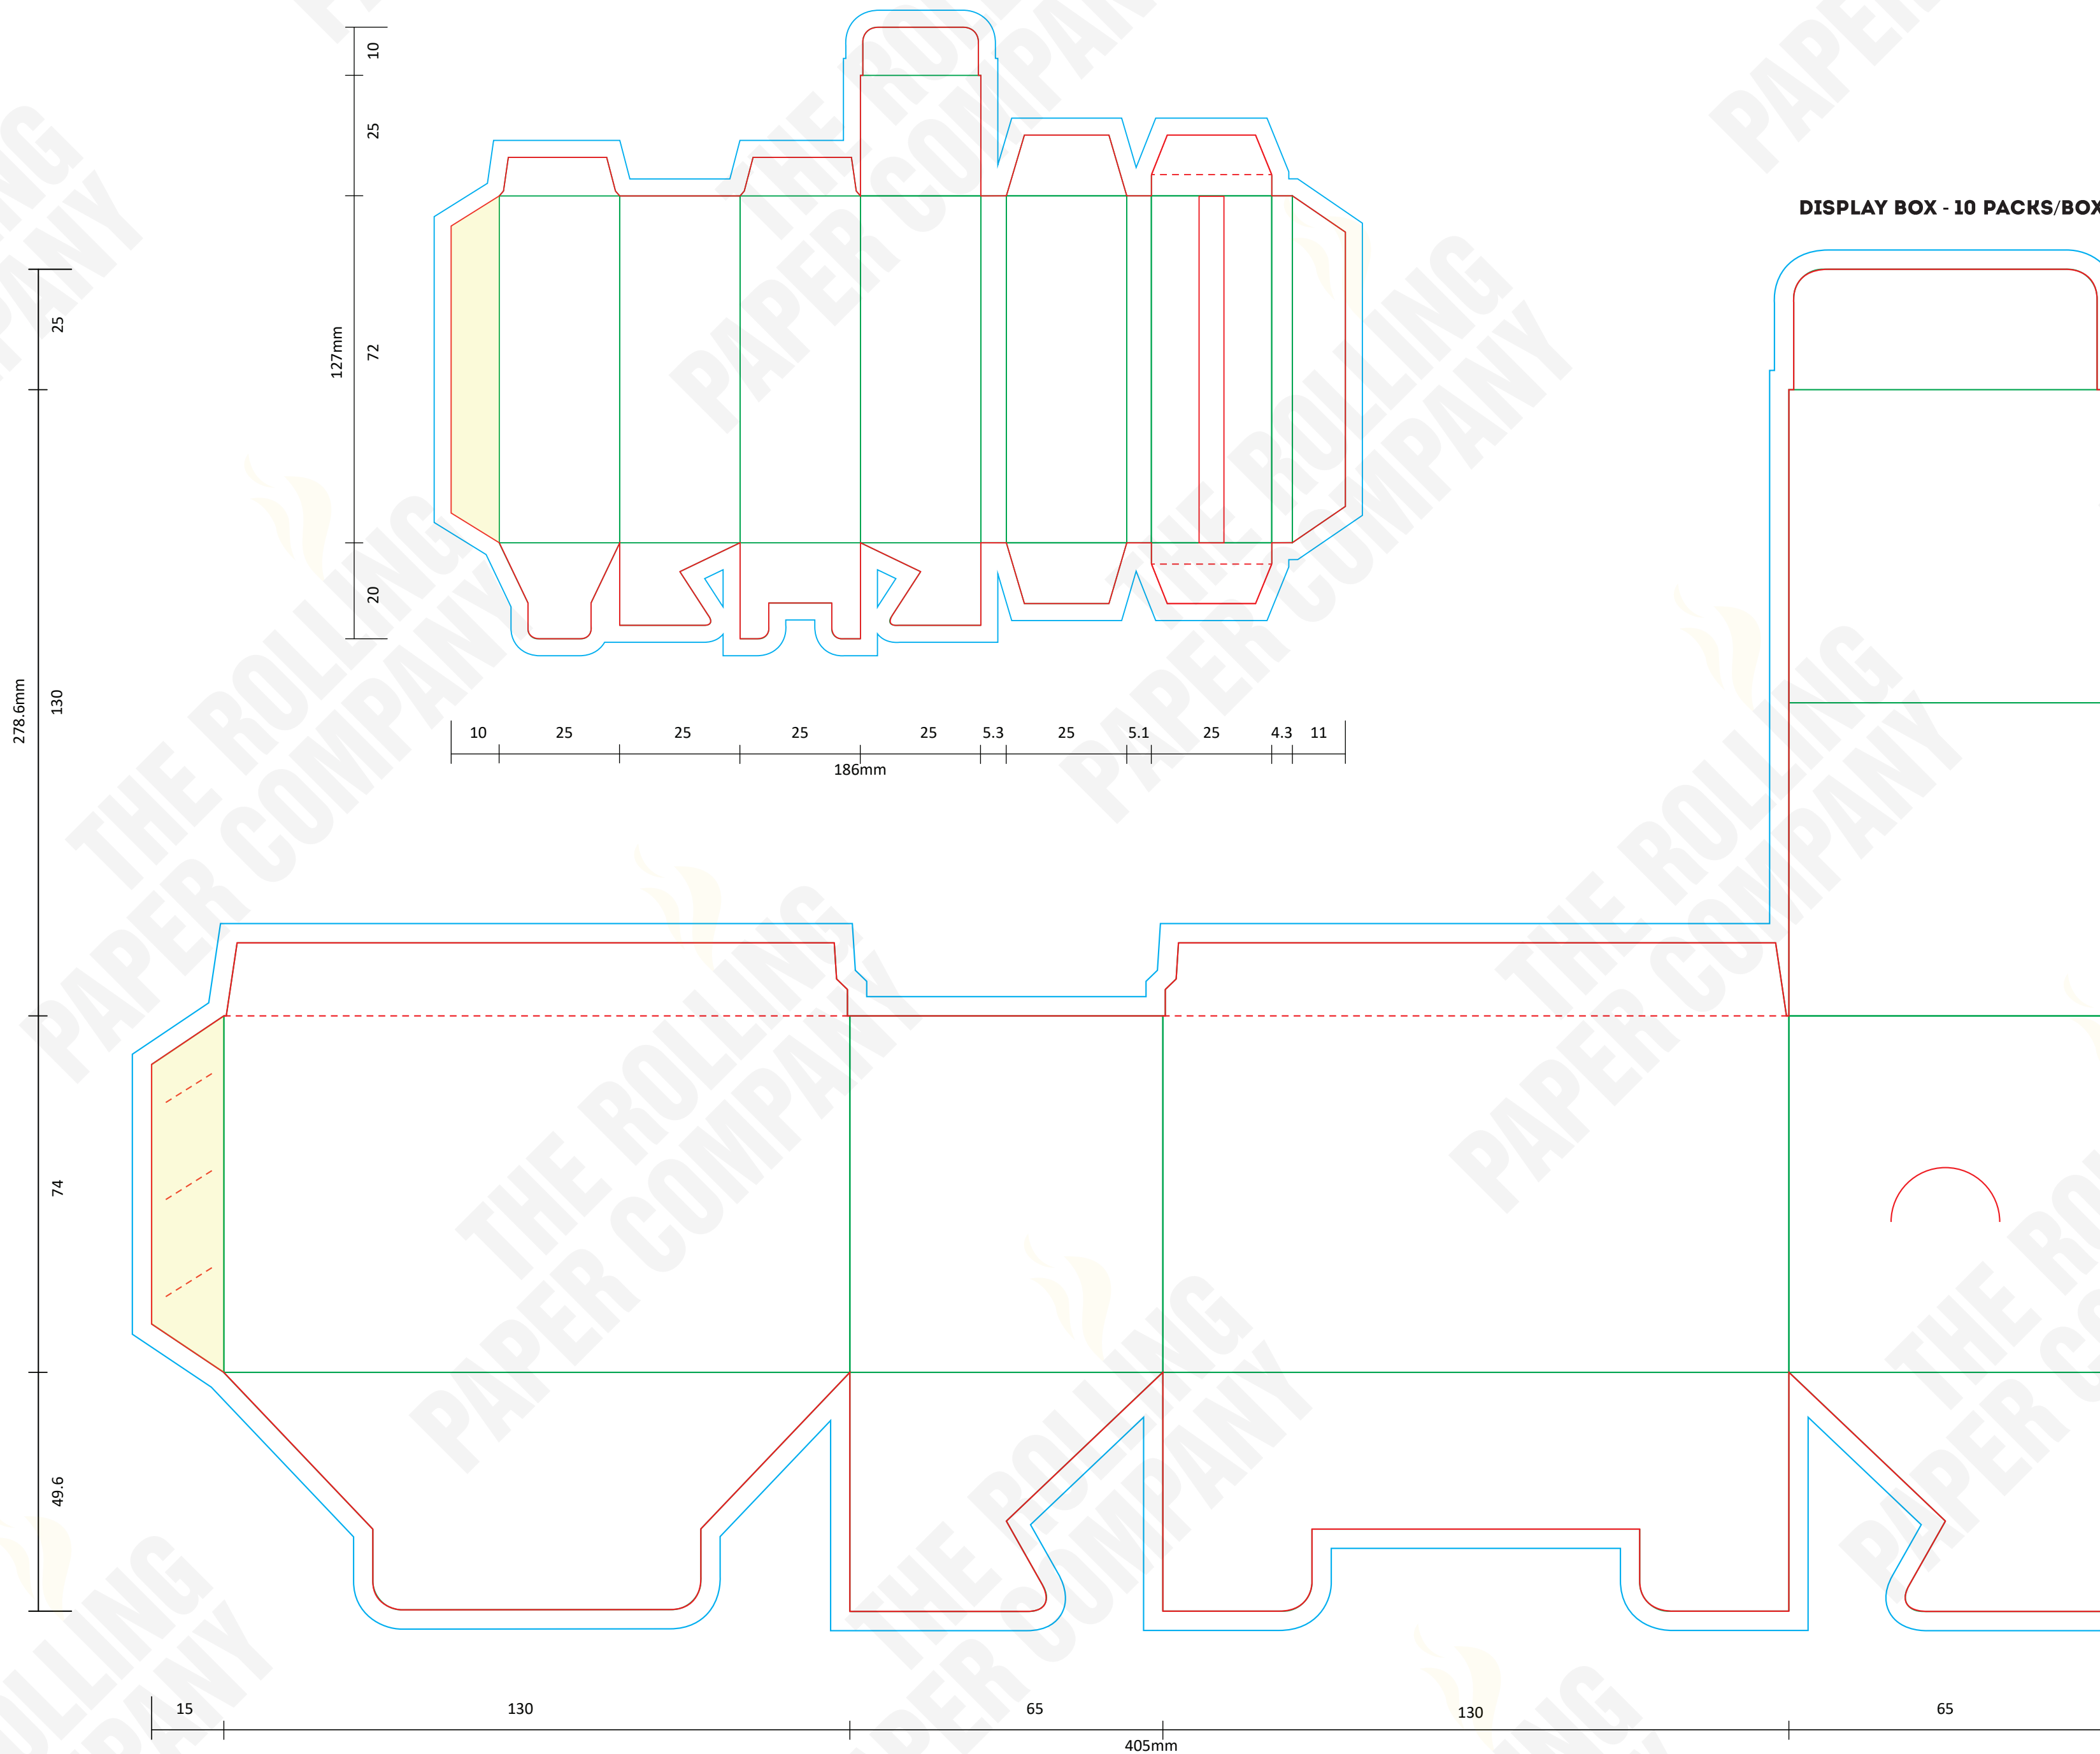

SPECIAL INSTRUCTIONS

FONTS Supply all fonts with artwork
IMAGES All placed images must be 300dpi, 4 color process (CMYK) VECTOR, PSD, TIFF, PNG or JPG, and files must be supplied (not just embedded)
BLEED All images intended to bleed must extend .125" over the red trim lines to blue line
COLOURS Convert all spot colours (on artworks layer) to CMYK
SPECIAL EFFECT Add a separate layer for Foil / UV / Embossing

LEGEND

: PRINTABLE AREA
 : TRIM LINE
 : BLEED AREA
 : FOLD LINE
 : PERFORATION

**FILTER COMBO PACK [50 FILTERS/BOX]
SINGLE SIZE - SMOKEBOX - 50 LEAVES - 20 GSM - ONE SET**

COLORS

SPECIAL