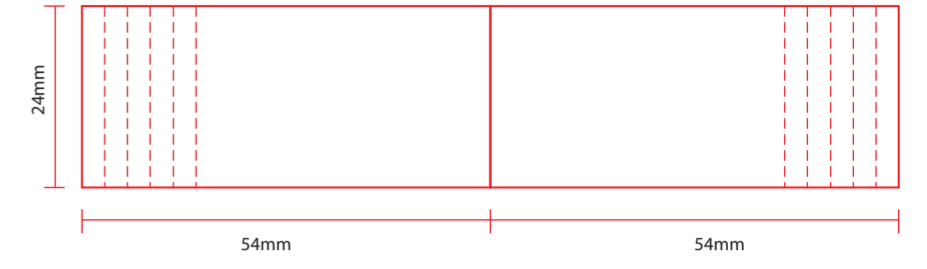

CLIENT
BRAND
PRODUCT PRINTED - ROLLING PAPERS
SIZE KSS + TIPS
FINISH

GRAPHIC DESIGNER
DATE
REVISION NO

SPECIAL INSTRUCTIONS

FONTS Supply all fonts with artwork separately
IMAGES All placed images must be 300dpi, 4 color process (CMYK) VECTOR, PSD, TIFF, PNG or JPG, and files must be supplied (not just embedded)
BLEED All images intended to bleed must extend 30mm over the red trim lines to blue line
COLOURS Convert all spot colours (on artworks layer) to CMYK
SPECIAL EFFECT Add a separate layer for Foil / UV / Embossing

LEGEND

 : NOT PRINTABLE
 : TRIM LINE
 : BLEED AREA
 : FOLD LINE
 : PERFORATION

FILTER TIPS ON BOOKLET - KSS

BOOKLET OUTSIDE COVER [4 COLOR-CMYK]

BOOKLET INSIDE COVER [4 COLOR-CMYK]

PRINTED PAPER - KSS - 44 X 108 MM