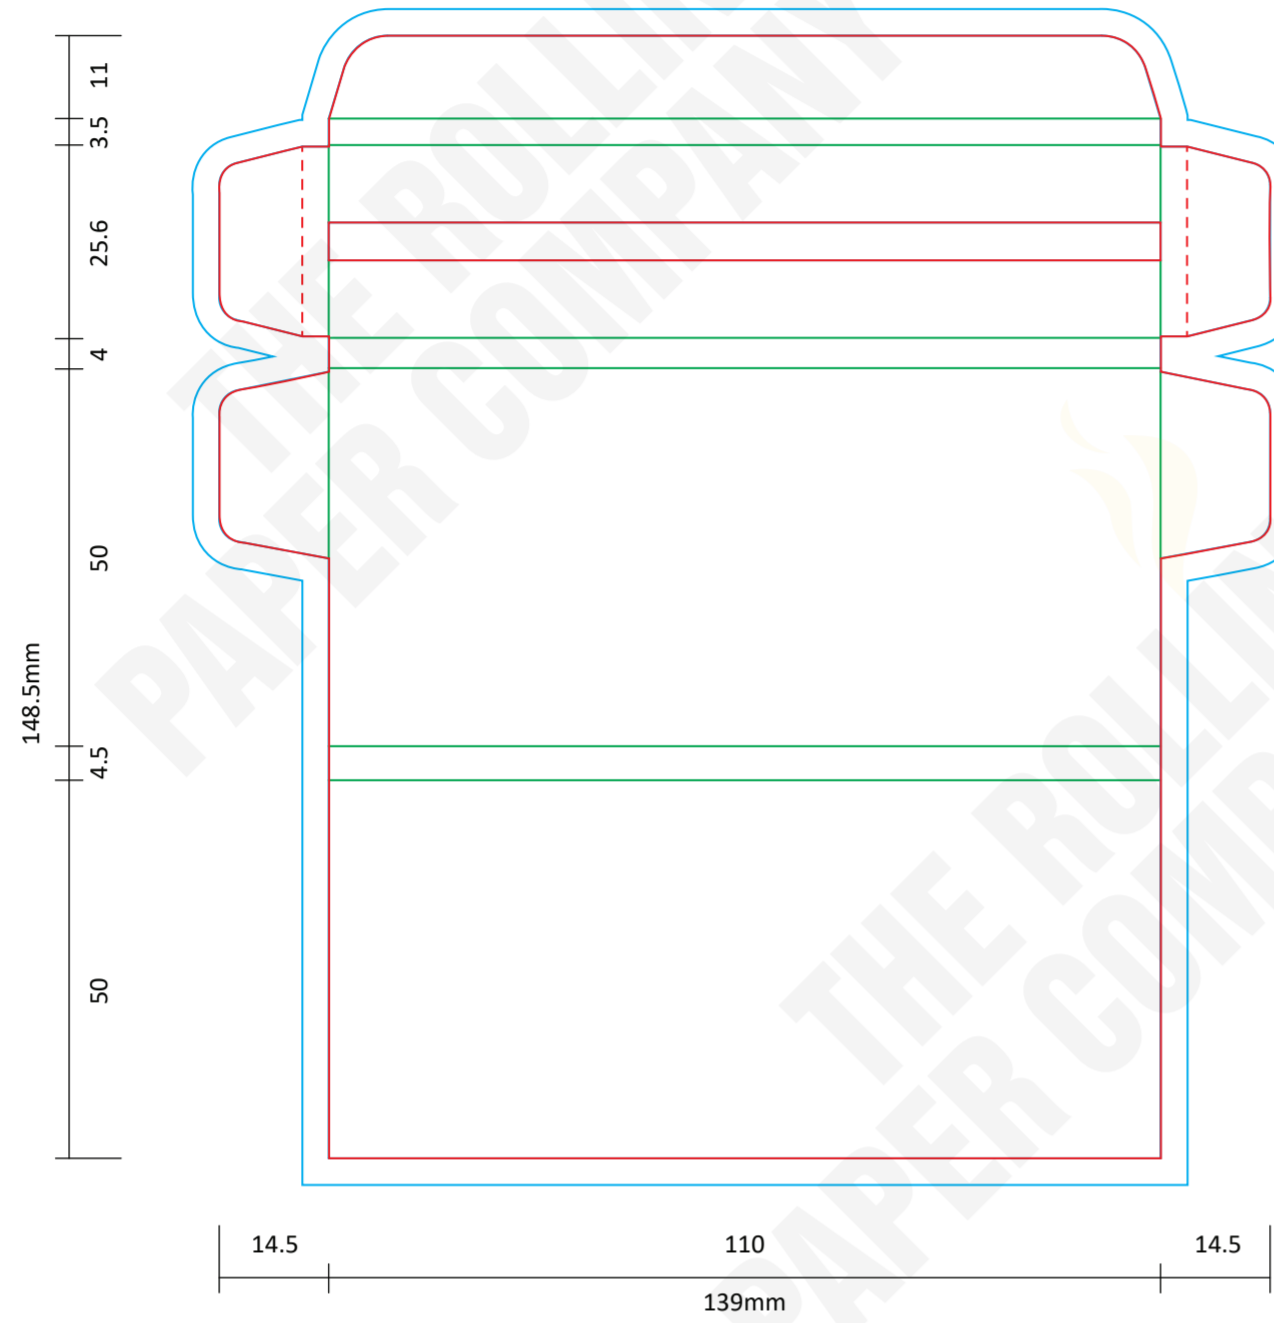

CLIENT
BRAND
PRODUCT PRINTED - ROLLING PAPERS
SIZE KSS + TIPS
FINISH

GRAPHIC DESIGNER
DATE
REVISION NO

SPECIAL INSTRUCTIONS

FONTS Supply all fonts with artwork separately
IMAGES All placed images must be 300dpi, 4 color process (CMYK) VECTOR, PSD, TIFF, PNG or JPG, and files must be supplied (not just embedded)
BLEED All images intended to bleed must extend 30mm over the red trim lines to blue line
COLOURS Convert all spot colours (on artworks layer) to CMYK
SPECIAL EFFECT Add a separate layer for Foil / UV / Embossing

LEGEND

 : NOT PRINTABLE
 : TRIM LINE
 : BLEED AREA
 : FOLD LINE
 : PERFORATION

FILTER TIPS ON BOOKLET - KSS

BOOKLET OUTSIDE COVER [4 COLOR-CMYK]

BOOKLET INSIDE COVER [4 COLOR-CMYK]

PRINTED PAPER - KSS - 44 X 108 MM

DISPLAY BOX - 33 LEAVES + 33 TIPS 25 BOOKLETS/BOX

COLOURS

SPECIAL