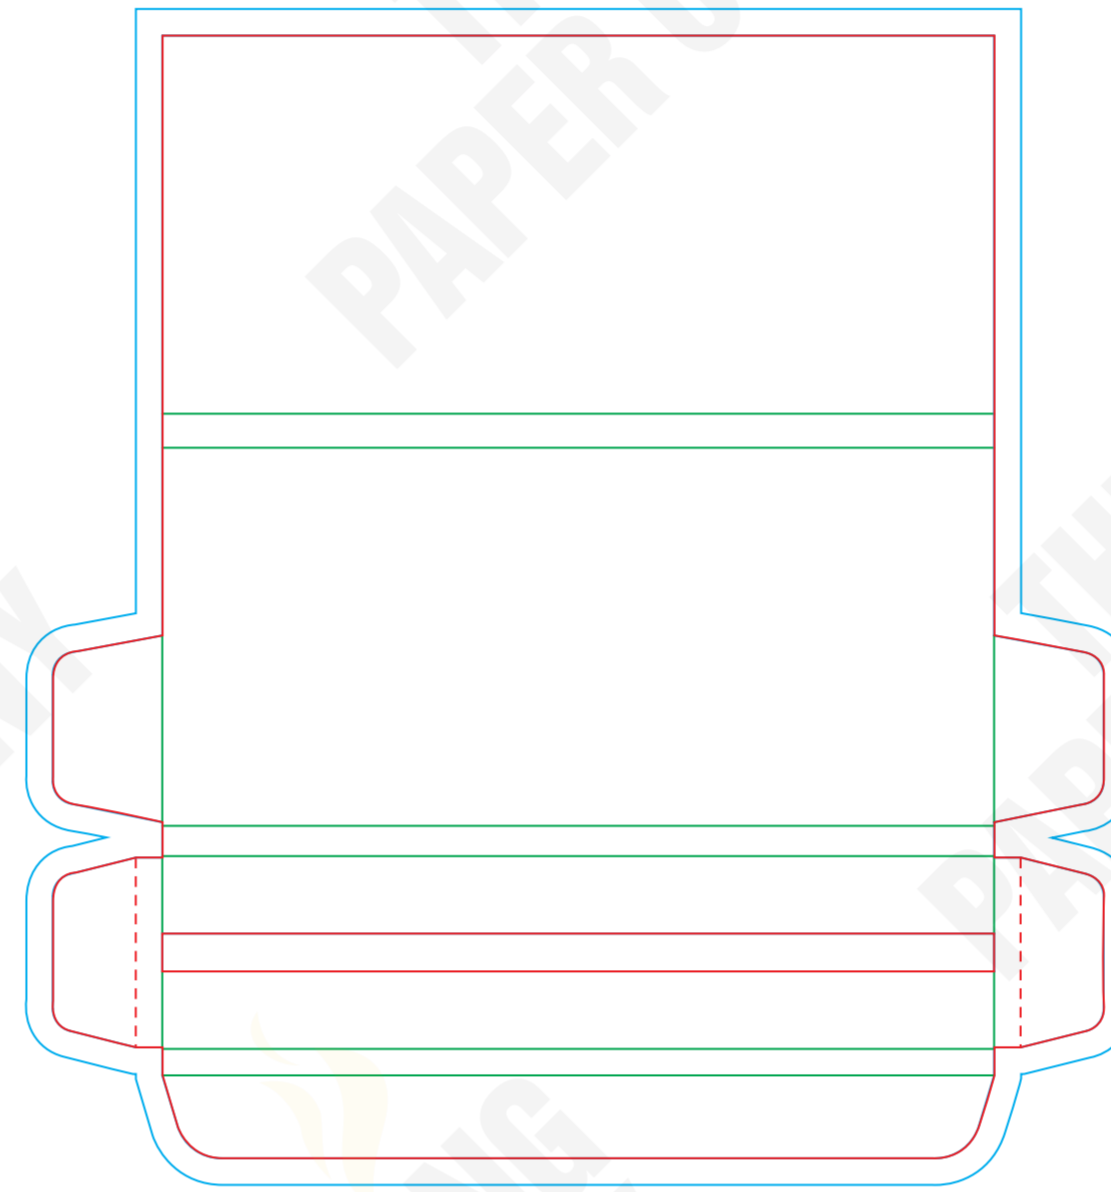

CLIENT
BRAND
PRODUCT PRINTED - ROLLING PAPERS
SIZE KSS + TIPS
FINISH

GRAPHIC DESIGNER
DATE
REVISION NO

SPECIAL INSTRUCTIONS

FONTS Supply all fonts with artwork separately
IMAGES All placed images must be 300dpi, 4 color process (CMYK) VECTOR, PSD, TIFF, PNG or JPG, and files must be supplied (not just embedded)
BLEED All images intended to bleed must extend 30mm over the red trim lines to blue line
COLOURS Convert all spot colours (on artworks layer) to CMYK
SPECIAL EFFECT Add a separate layer for Foil / UV / Embossing

LEGEND

 : NOT PRINTABLE
 : TRIM LINE
 : BLEED AREA
 : FOLD LINE
 : PERFORATION

FILTER TIPS ON BOOKLET - KSS

BOOKLET OUTSIDE COVER [4 COLOR-CMYK]

BOOKLET INSIDE COVER [4 COLOR-CMYK]

PRINTED PAPER - KSS - 44 X 108 MM

DISPLAY BOX - 33 LEAVES + 33 TIPS 25 BOOKLETS/BOX

COLOURS

SPECIAL