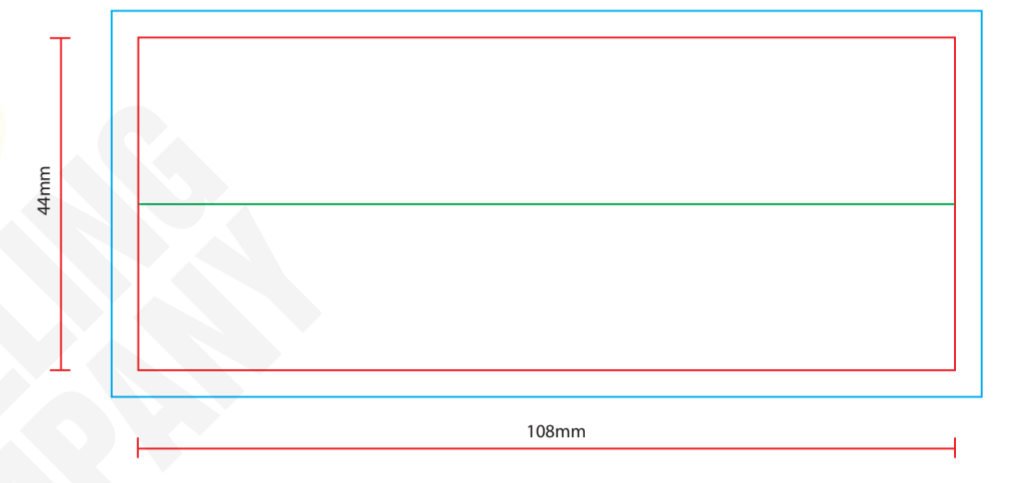

**CLIENT**  
**BRAND**  
**PRODUCT** PRINTED - ROLLING PAPERS  
**SIZE** KSS + TIPS + BUTTON MAGNET  
**FINISH**  
**GRAPHIC DESIGNER**  
**DATE**  
**REVISION NO**

**SPECIAL INSTRUCTIONS**  
**FONTS** Supply all fonts with artwork  
**IMAGES** All placed images must be 300dpi, 4 color process (CMYK) VECTOR, PSD, TIFF, PNG or JPG, and files must be supplied (not just embedded)  
**BLEED** All images intended to bleed must extend 125° over the red trim lines to blue line  
**COLOURS** Convert all spot colours (on artworks layer) to CMYK  
**SPECIAL EFFECT** Add a separate layer for Foil / UV / Embossing

**LEGEND**

**BOOKLET OUTSIDE COVER**

**BOOKLET INSIDE COVER**

**FILTER TIPS ON BOOKLET - KSS**

**PRINTED PAPER - KSS - 44 X 108 MM**

**DISPLAY BOX - 25 BOOKLETS/BOX**

**COLOURS**  
**SPECIAL**