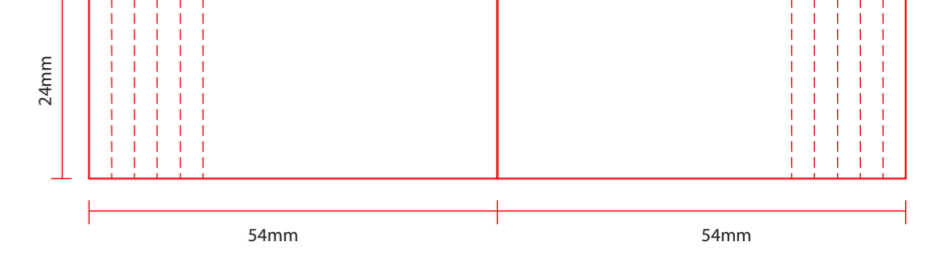

**CLIENT**  
**BRAND**  
**PRODUCT** PRINTED - ROLLING PAPERS  
**SIZE** KSS + TIPS + BUTTON MAGNET  
**FINISH**  
**GRAPHIC DESIGNER**  
**DATE**  
**REVISION NO**

**SPECIAL INSTRUCTIONS**  
**FONTS** Supply all fonts with artwork  
**IMAGES** All placed images must be 300dpi, 4 color process (CMYK) VECTOR, PSD, TIFF, PNG or JPG, and files must be supplied (not just embedded)  
**BLEED** All images intended to bleed must extend 125° over the red trim lines to blue line  
**COLOURS** Convert all spot colours (on artworks layer) to CMYK  
**SPECIAL EFFECT** Add a separate layer for Foil / UV / Embossing

**LEGEND**

**BOOKLET OUTSIDE COVER**

**BOOKLET INSIDE COVER**

**FILTER TIPS ON BOOKLET - KSS**

**PRINTED PAPER - KSS - 44 X 108 MM**

**DISPLAY BOX - 25 BOOKLETS/BOX**

**COLOURS**  
**SPECIAL**