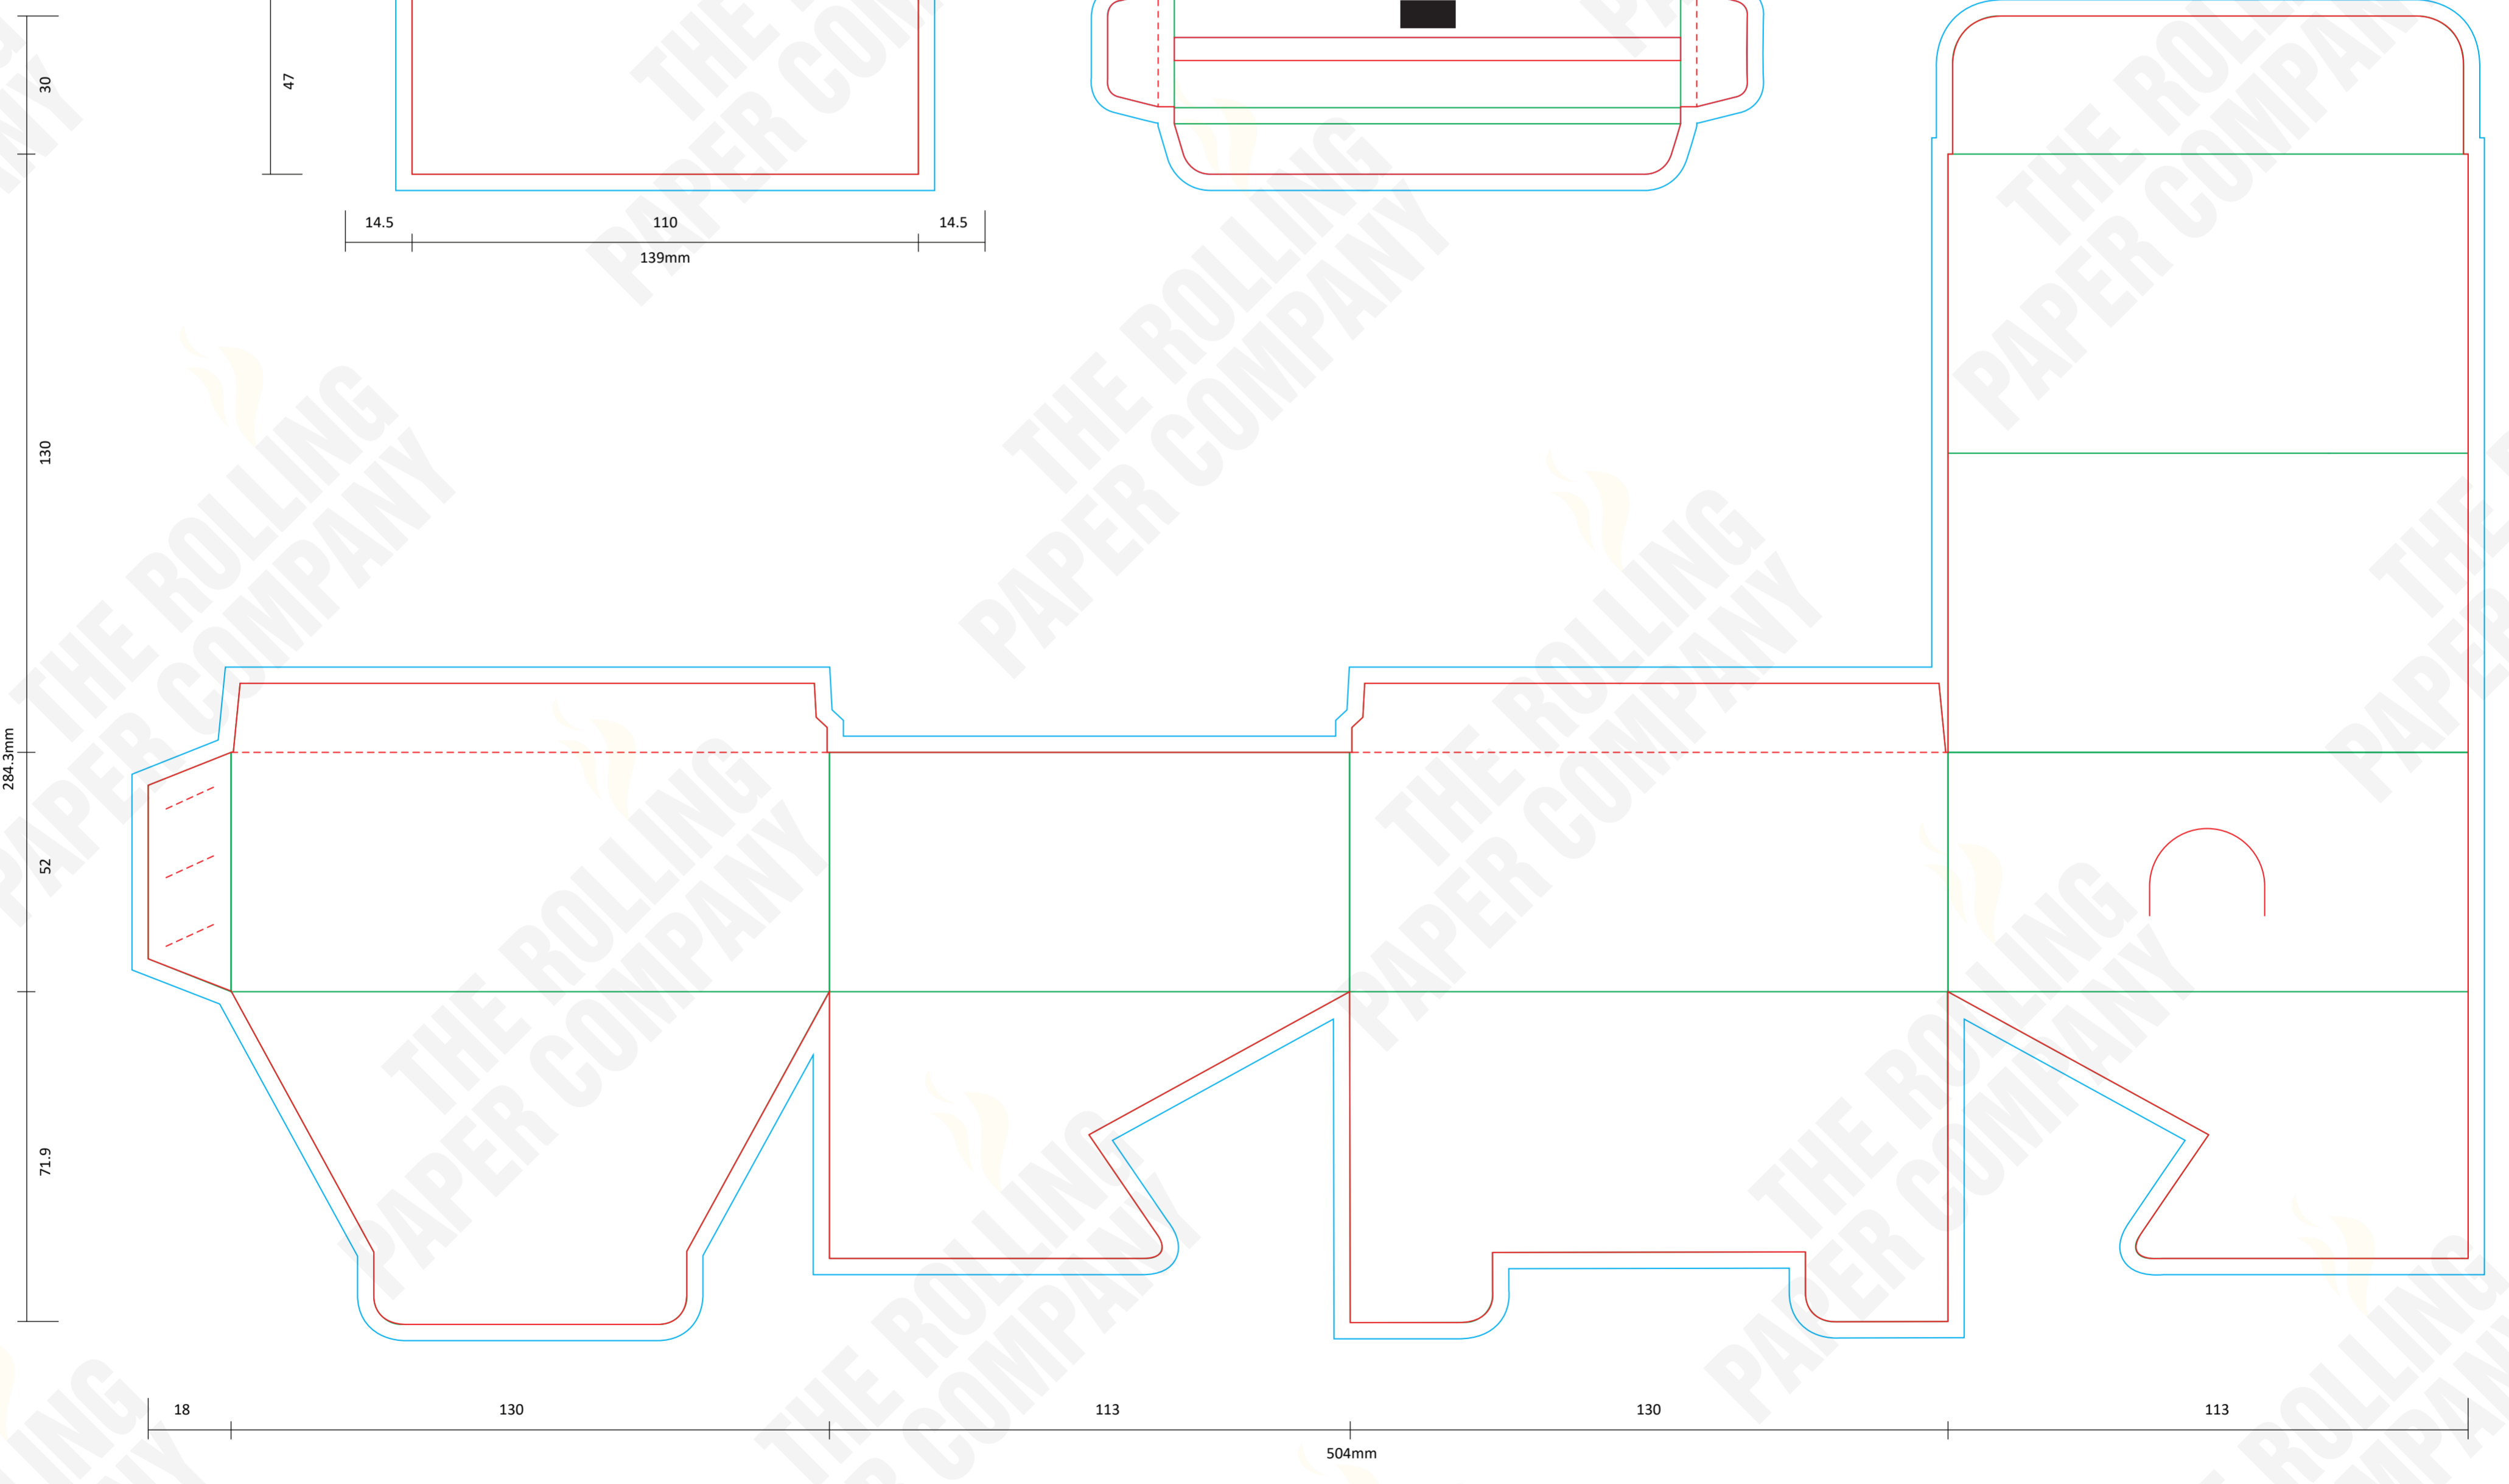

**CLIENT**  
**BRAND**  
**PRODUCT** PRINTED - ROLLING PAPERS  
**SIZE** KSS + TIPS + BUTTON MAGNET  
**FINISH**  
**GRAPHIC DESIGNER**  
**DATE**  
**REVISION NO**

**SPECIAL INSTRUCTIONS**  
**FONTS** Supply all fonts with artwork  
**IMAGES** All placed images must be 300dpi, 4 color process (CMYK) VECTOR, PSD, TIFF, PNG or JPG, and files must be supplied (not just embedded)  
**BLEED** All images intended to bleed must extend 125° over the red trim lines to blue line  
**COLOURS** Convert all spot colours (on artworks layer) to CMYK  
**SPECIAL EFFECT** Add a separate layer for Foil / UV / Embossing

**LEGEND**

**BOOKLET OUTSIDE COVER**

**BOOKLET INSIDE COVER**

**FILTER TIPS ON BOOKLET - KSS**

**PRINTED PAPER - KSS - 44 X 108 MM**

**DISPLAY BOX - 25 BOOKLETS/BOX**

**COLOURS**  
**SPECIAL**