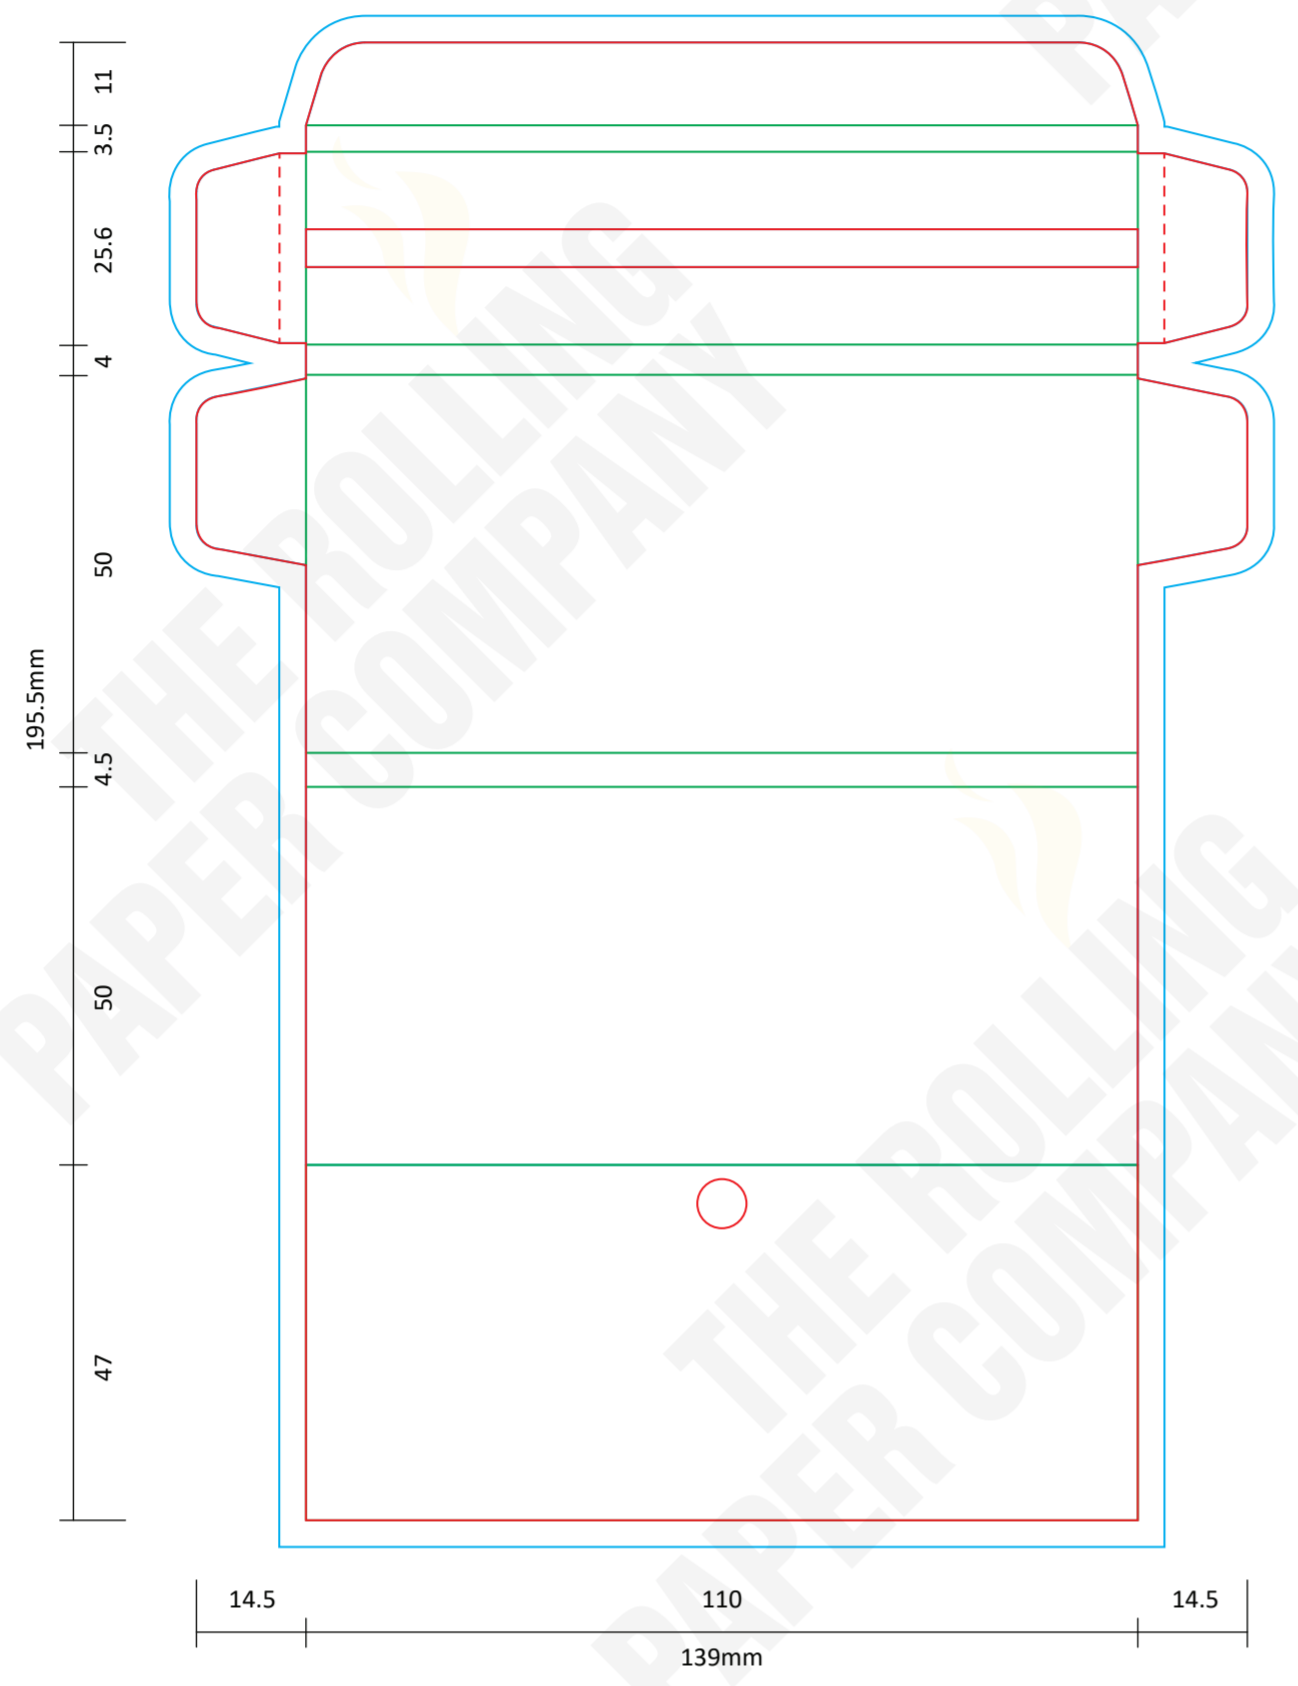

**CLIENT**  
**BRAND**  
**PRODUCT** PRINTED - ROLLING PAPERS  
**SIZE** KSS + TIPS + BUTTON MAGNET  
**FINISH**  
**GRAPHIC DESIGNER**  
**DATE**  
**REVISION NO**

**SPECIAL INSTRUCTIONS**  
**FONTS** Supply all fonts with artwork  
**IMAGES** All placed images must be 300dpi, 4 color process (CMYK) VECTOR, PSD, TIFF, PNG or JPG, and files must be supplied (not just embedded)  
**BLEED** All images intended to bleed must extend 125° over the red trim lines to blue line  
**COLOURS** Convert all spot colours (on artworks layer) to CMYK  
**SPECIAL EFFECT** Add a separate layer for Foil / UV / Embossing

**LEGEND**

**BOOKLET OUTSIDE COVER**

**BOOKLET INSIDE COVER**

**FILTER TIPS ON BOOKLET - KSS**

**PRINTED PAPER - KSS - 44 X 108 MM**

**DISPLAY BOX - 25 BOOKLETS/BOX**

**COLOURS**  
**SPECIAL**