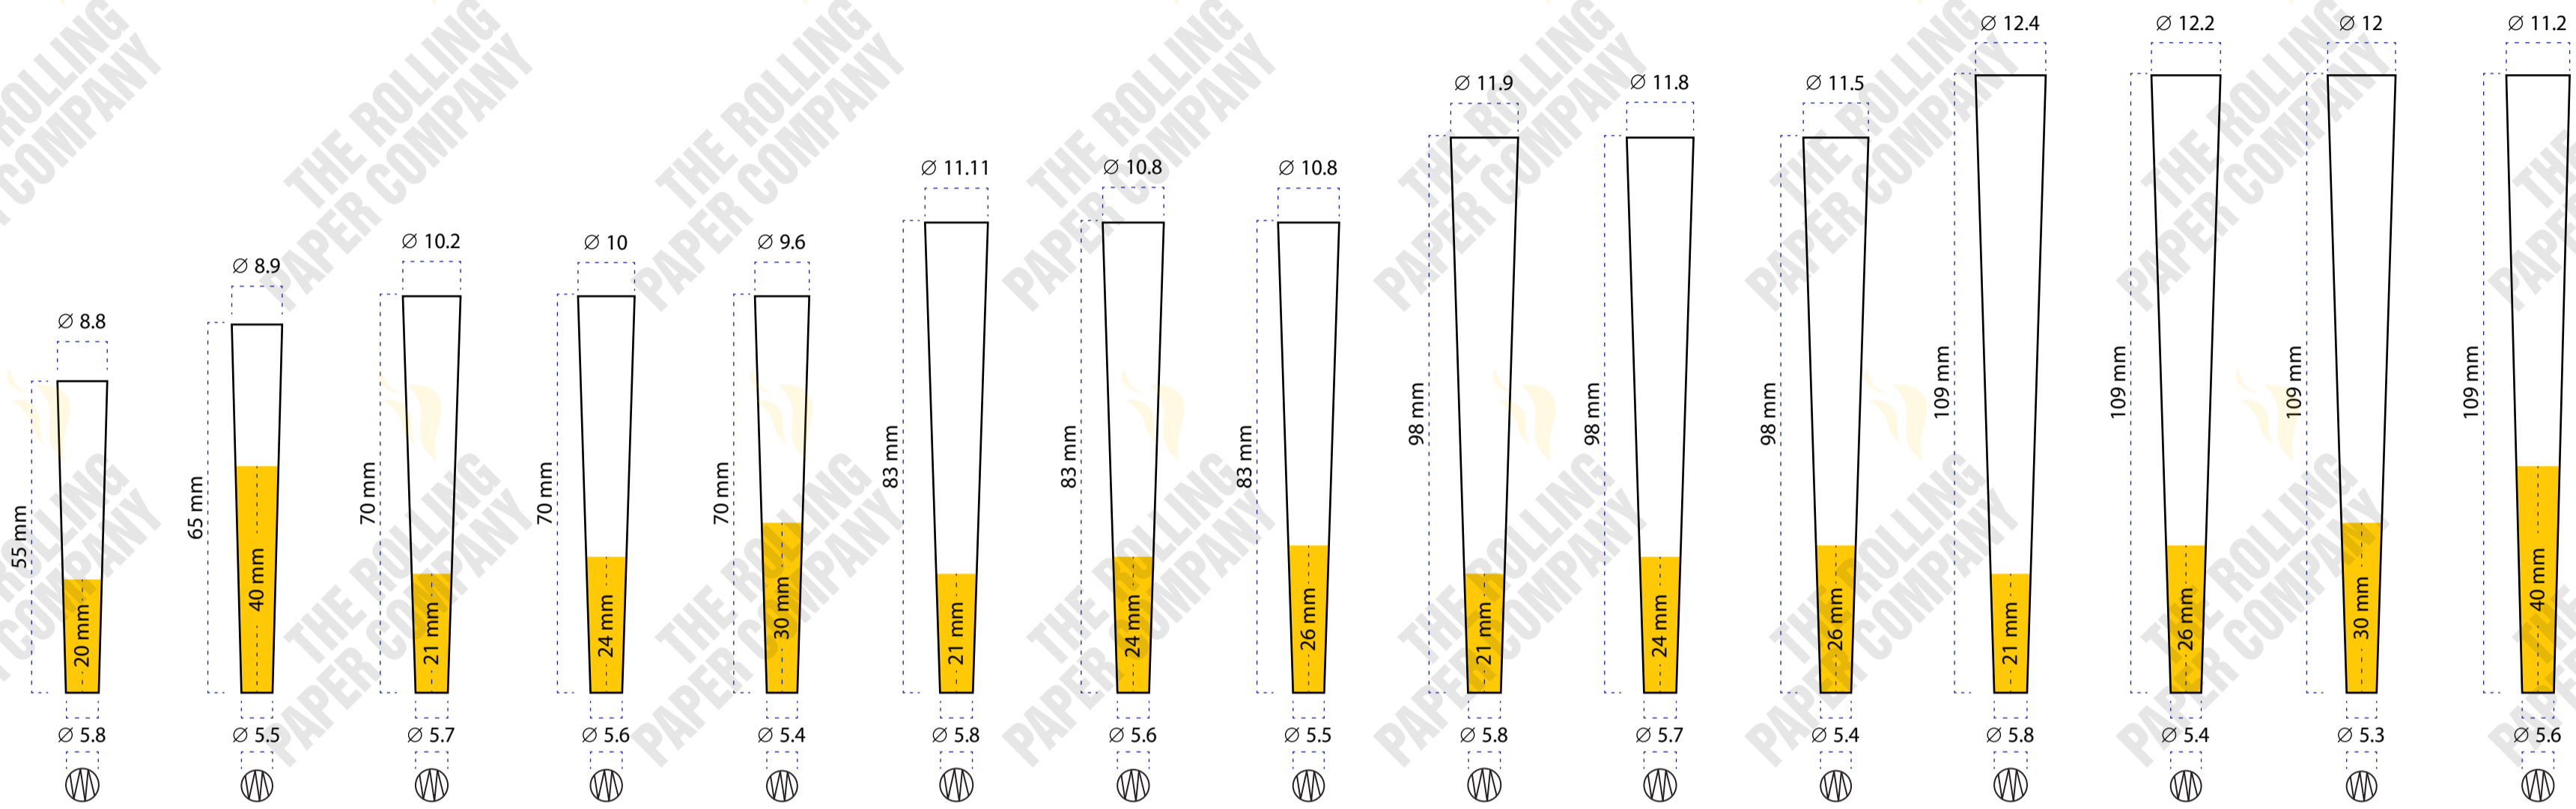

# OUR STANDARD PRE-ROLL SIZES

## REGULAR

## SLIM

## STRAIGHT