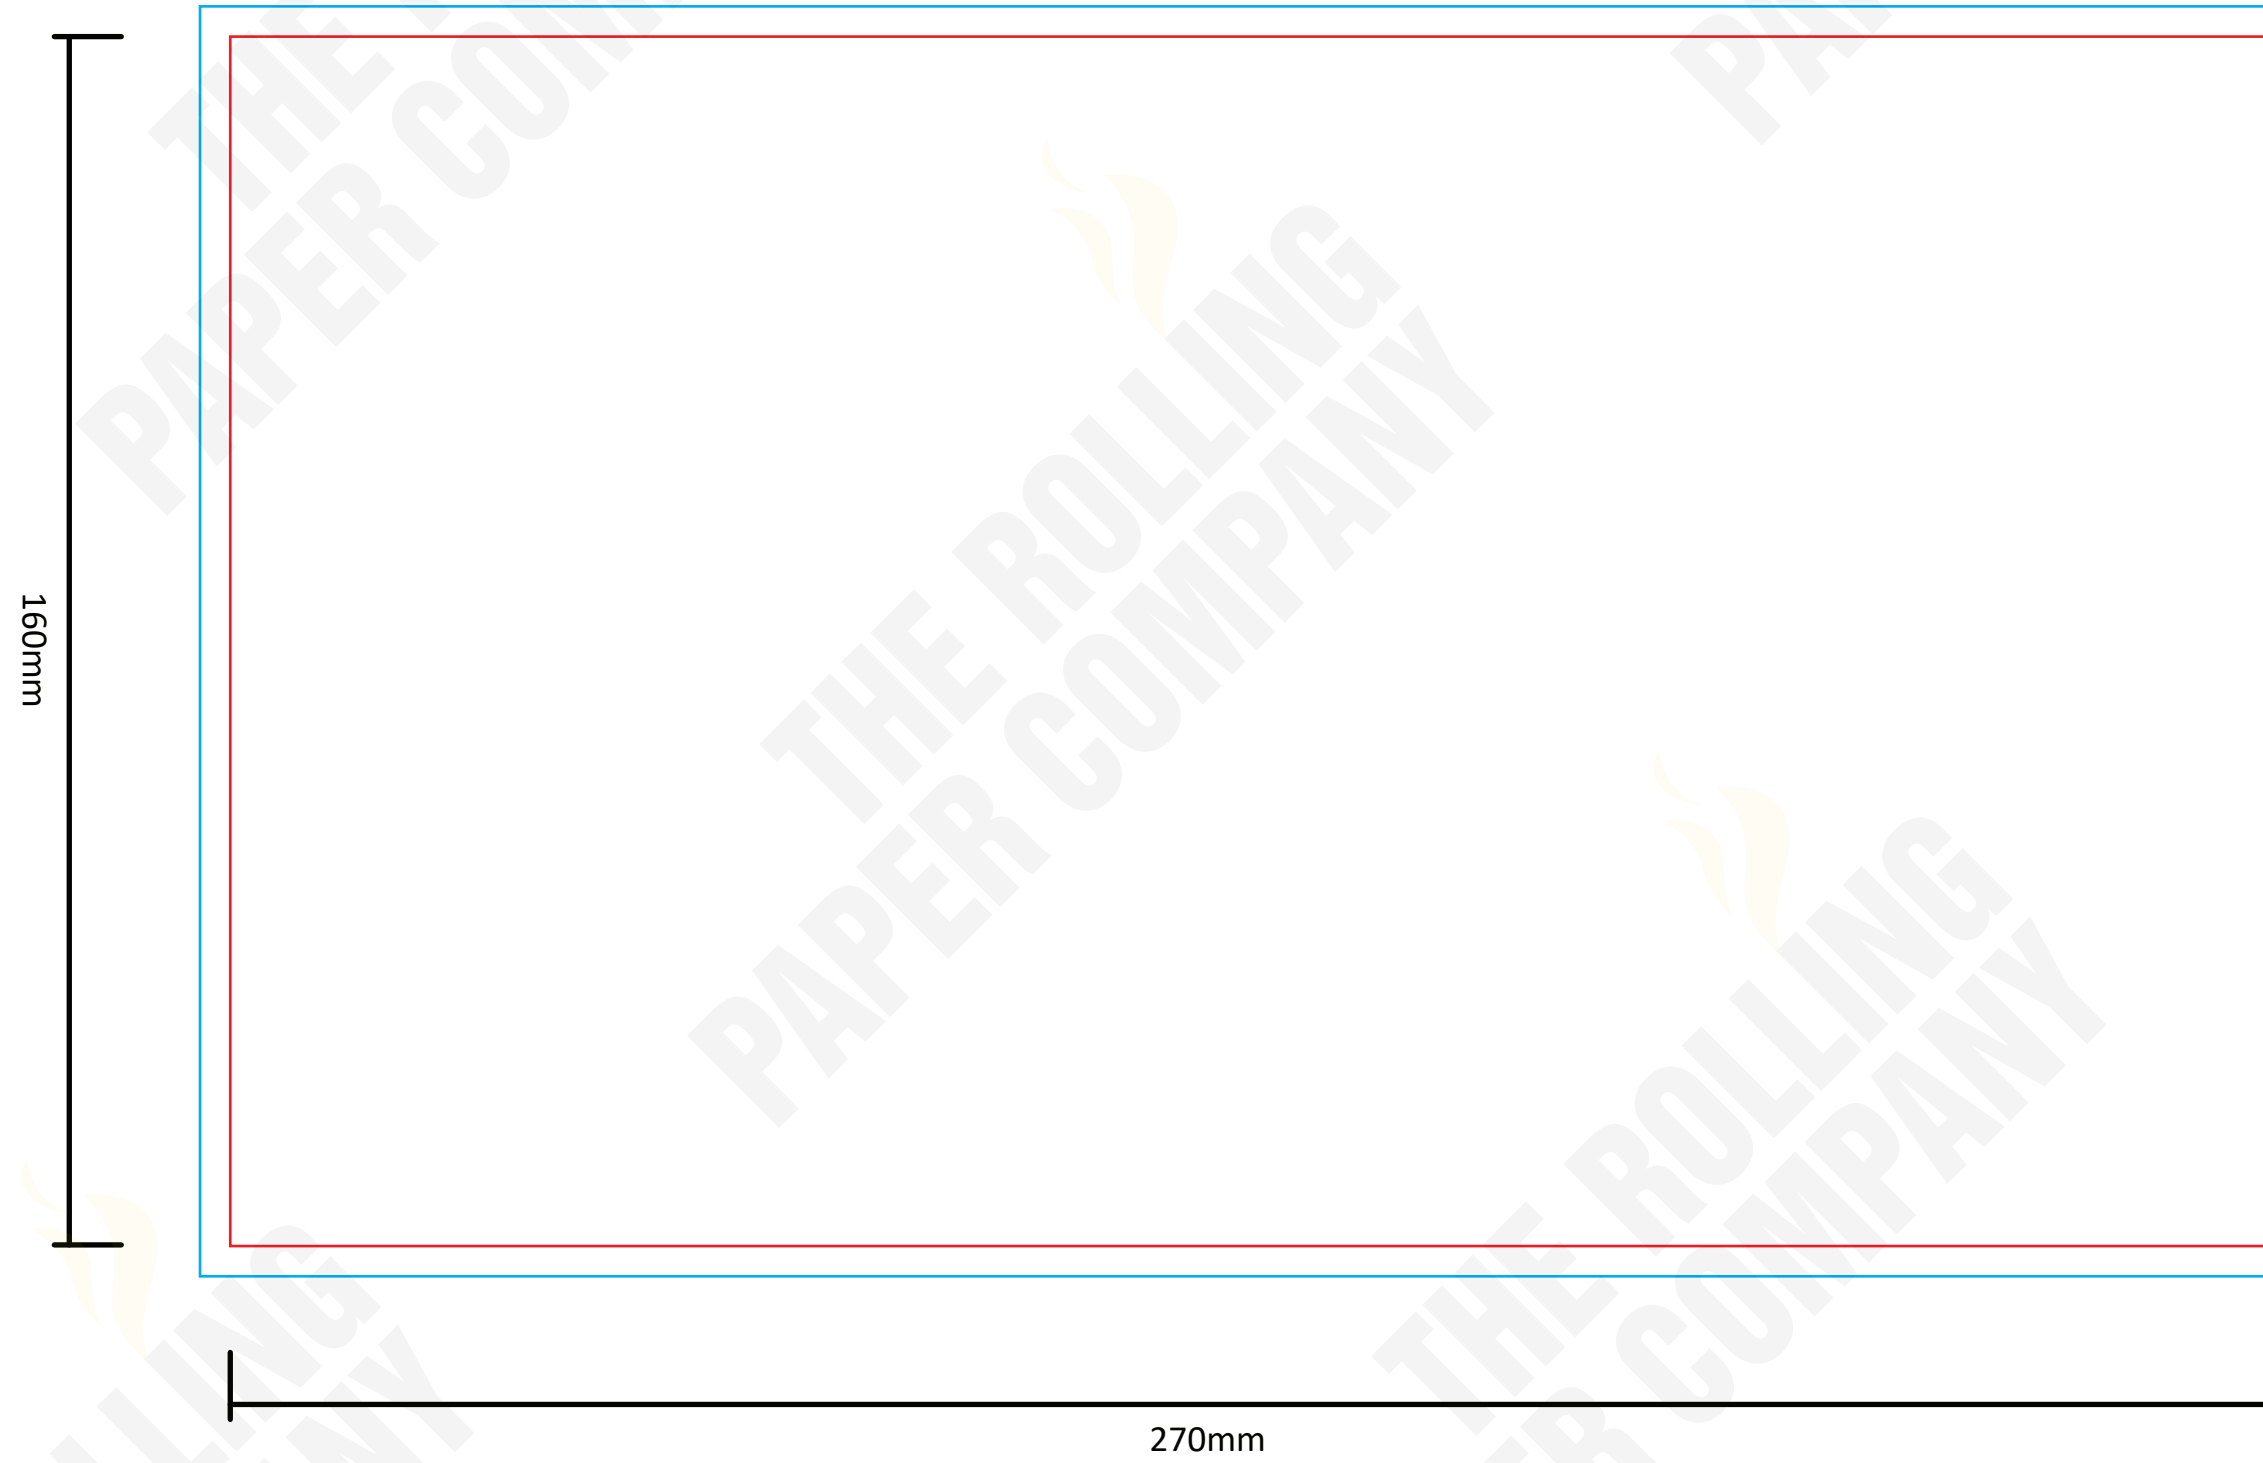

CLIENT
BRAND
PRODUCT ROLLING TRAY
SIZE 27 X 16 CM
FINISH

GRAPHIC DESIGNER
DATE
REVISION NO

SPECIAL INSTRUCTIONS

FONTS Supply all fonts with artwork separately
IMAGES All placed images must be 300dpi, 4 color process (CMYK) VECTOR, PSD, TIFF, PNG or JPG, and files must be supplied (not just embedded)
BLEED All images intended to bleed must extend 30mm over the red trim lines to blue line
COLOURS Convert all spot colours (on artworks layer) to CMYK
SPECIAL EFFECT Add a separate layer for Foil / UV / Embossing

LEGEND

 : NOT PRINTABLE
 : TRIM LINE
 : BLEED AREA
 : FOLD LINE
 : PERFORATION
 : GLUE AREA

ROLLING TRAY 27 X 16 CM [4 COLOR - CMYK]

COLOURS

SPECIAL