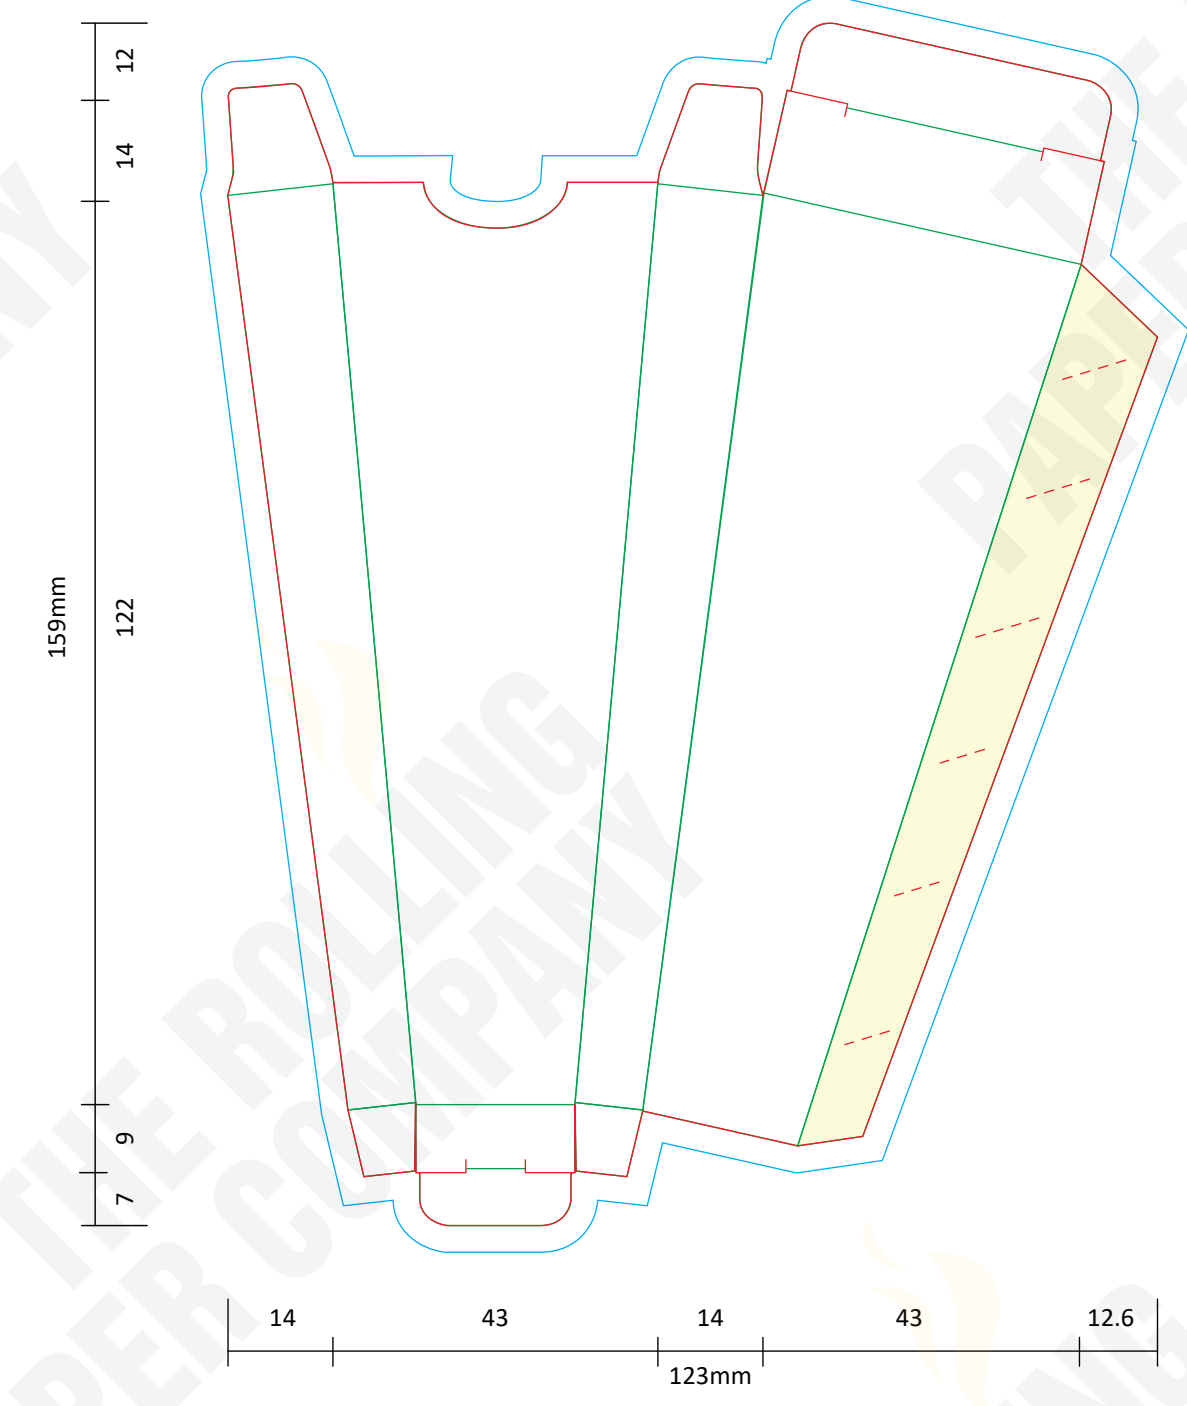

SPECIAL INSTRUCTIONS

FONTS Supply all fonts with artwork separately
IMAGES All placed images must be 300dpi, 4 color process (CMYK) VECTOR, PSD, TIFF, PNG or JPG, and files must be supplied (not just embedded)
BLEED All images intended to bleed must extend 30mm over the red trim lines to blue line
COLOURS Convert all spot colours (on artworks layer) to CMYK
SPECIAL EFFECT Add a separate layer for Foil / UV / Embossing

LEGEND

: NOT PRINTABLE
 : TRIM LINE
 : BLEED AREA
 : FOLD LINE
 : PERFORATION
 : GLUE AREA

PARTITION IN INSIDE

3 CONES - IN PACK - 115 MM WITH GLUE

DISPLAY BOX - 30 PACKS

COLOURS **SPECIAL**