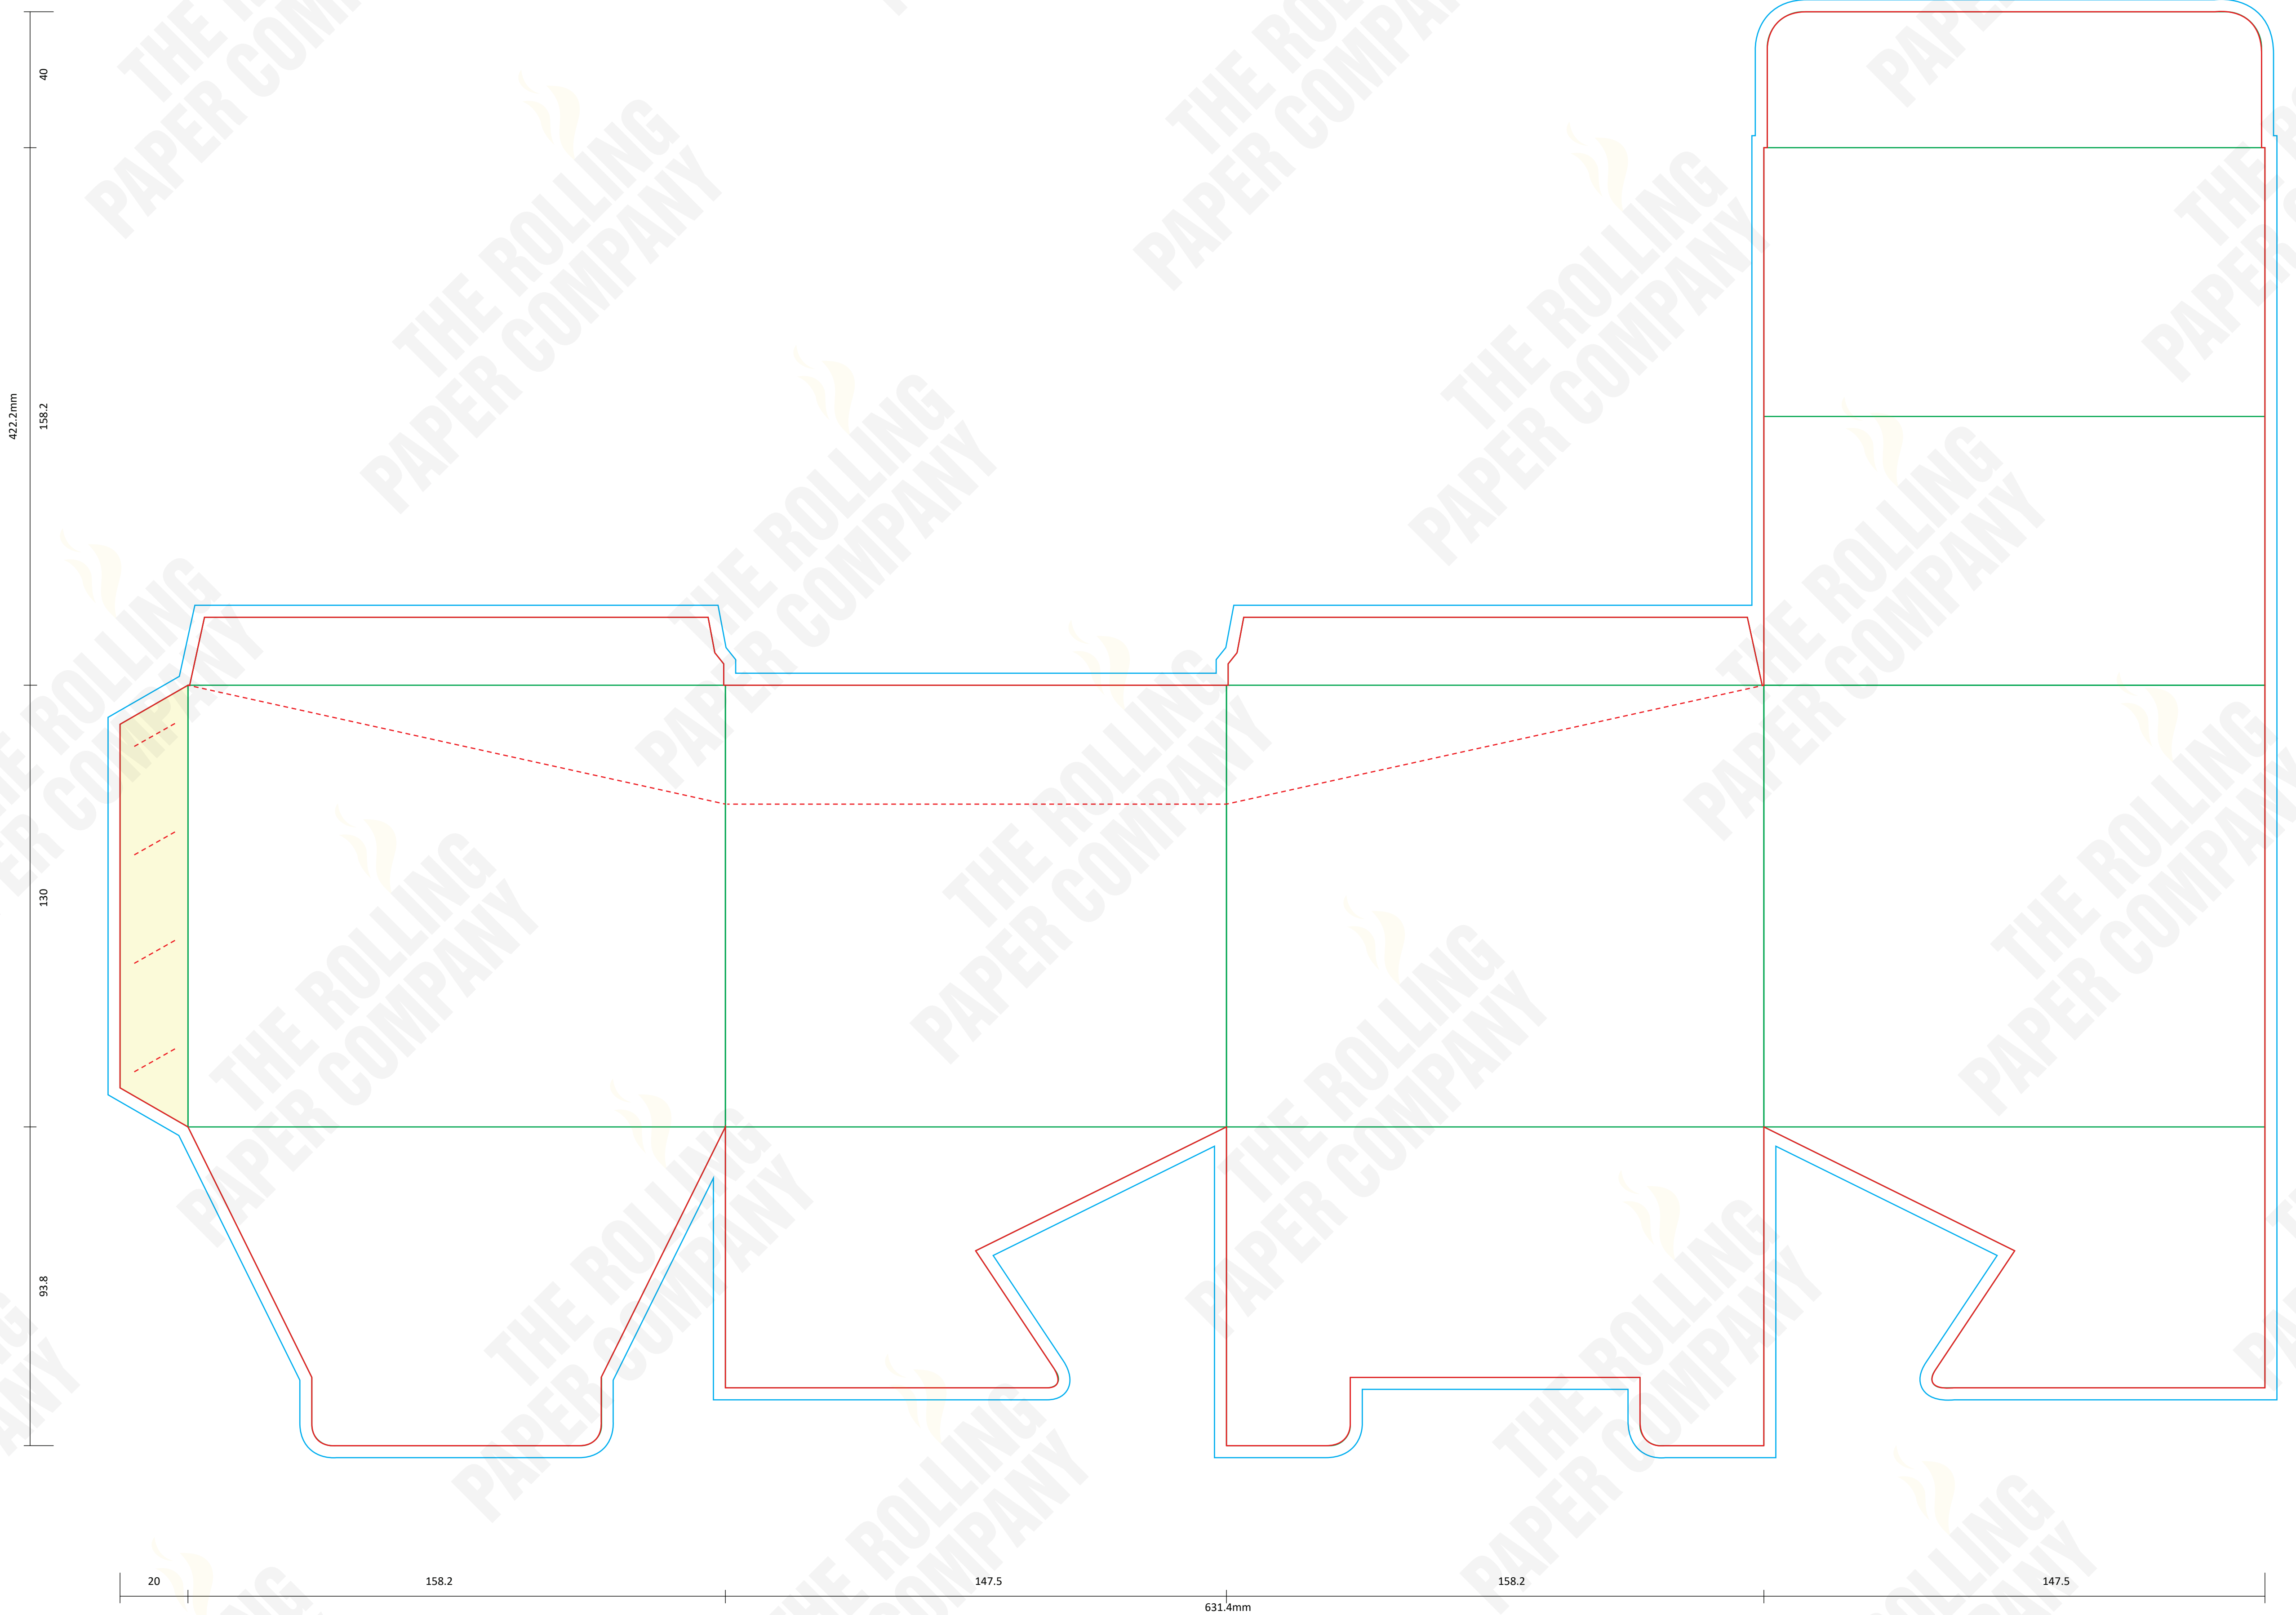

SPECIAL INSTRUCTIONS

FONTS Supply all fonts with artwork separately
IMAGES All placed images must be 300dpi, 4 color process (CMYK) VECTOR, PSD, TIFF, PNG or JPG, and files must be supplied (not just embedded)
BLEED All images intended to bleed must extend 30mm over the red trim lines to blue line
COLOURS Convert all spot colours (on artworks layer) to CMYK
SPECIAL EFFECT Add a separate layer for Foil / UV / Embossing

LEGEND

: NOT PRINTABLE
 : TRIM LINE
 : BLEED AREA
 : FOLD LINE
 : PERFORATION
 : GLUE AREA

PARTITION IN INSIDE

3 CONES - IN PACK - 115 MM WITH GLUE

DISPLAY BOX - 30 PACKS

COLOURS **SPECIAL**