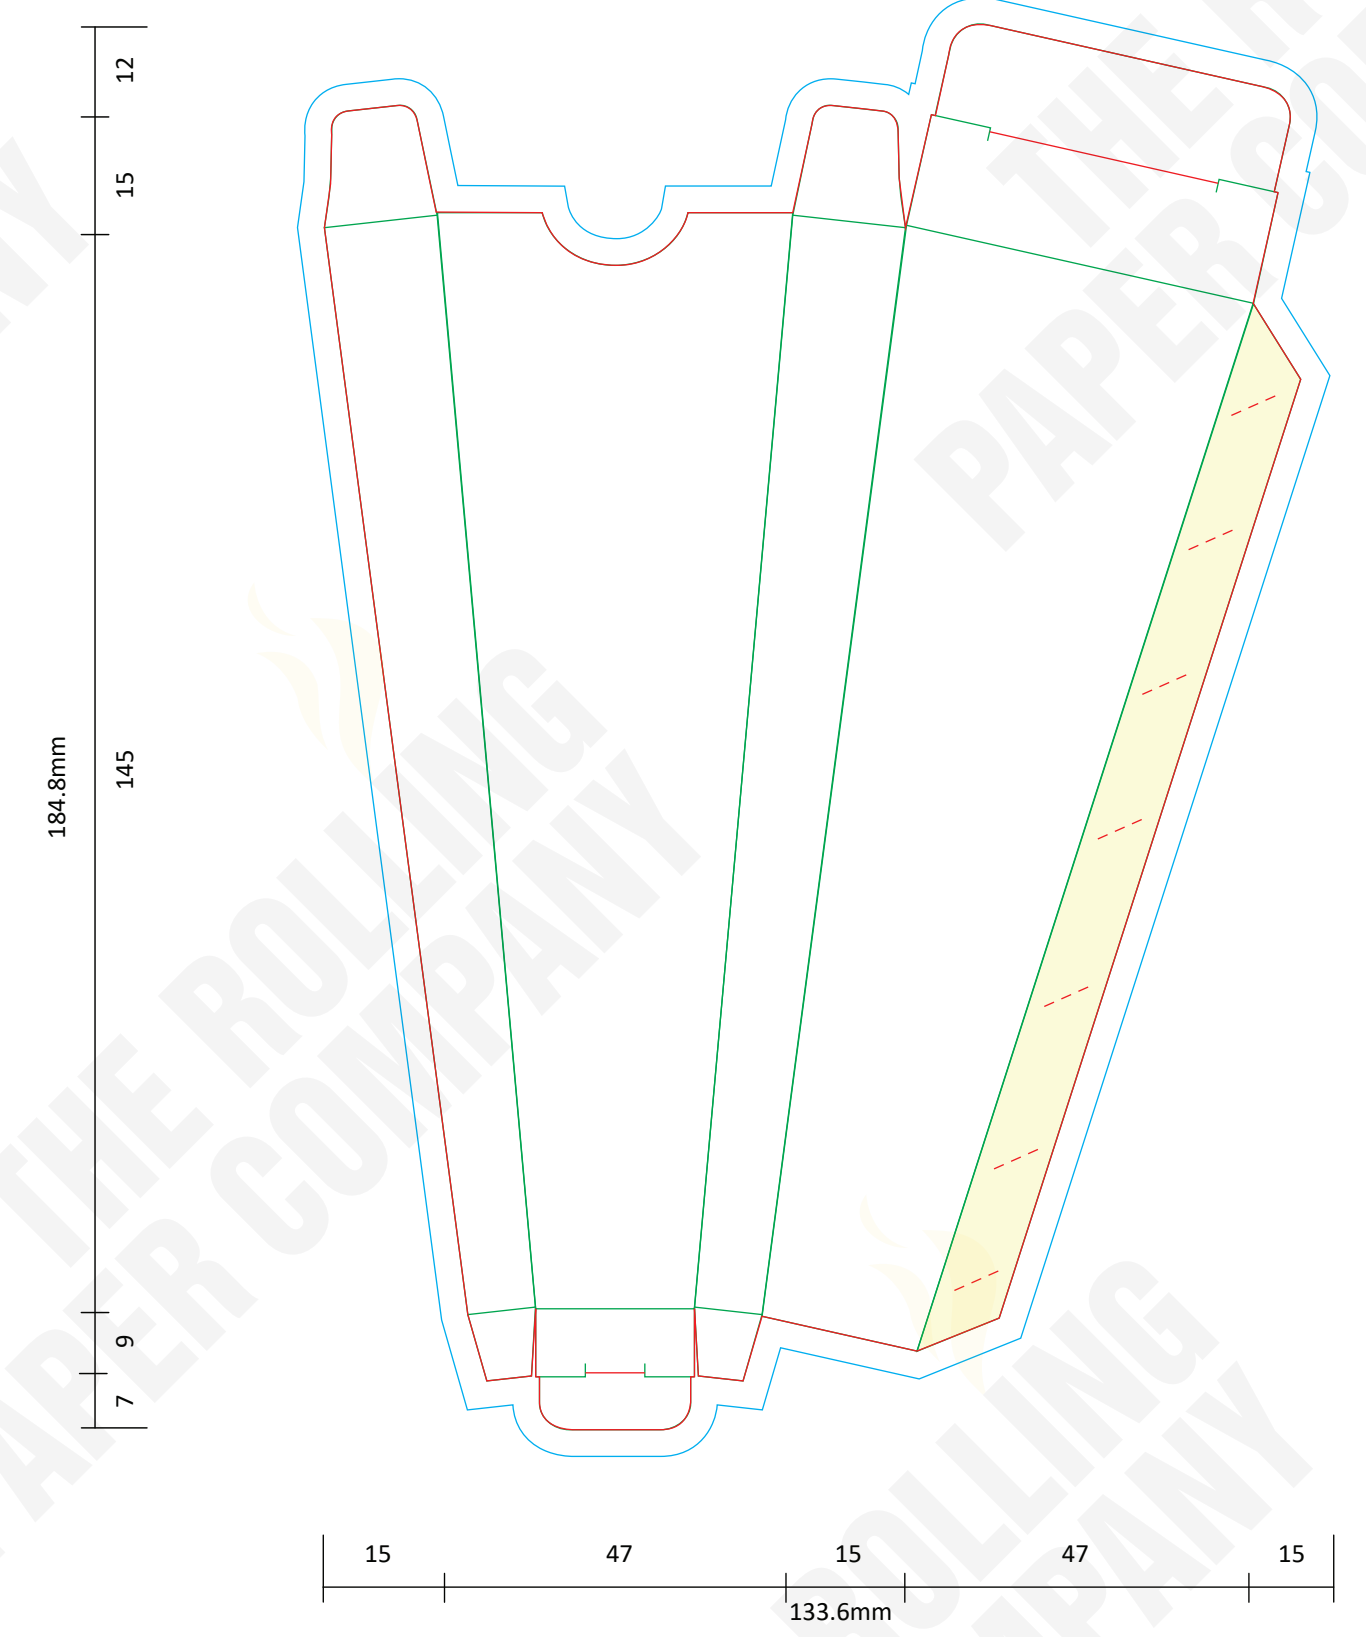

SPECIAL INSTRUCTIONS

FONTS Supply all fonts with artwork separately
IMAGES All placed images must be 300dpi, 4 color process (CMYK) VECTOR, PSD, TIFF, PNG or JPG, and files must be supplied (not just embedded)
BLEED All images intended to bleed must extend 30mm over the red trim lines to blue line
COLOURS Convert all spot colours (on artworks layer) to CMYK
SPECIAL EFFECT Add a separate layer for Foil / UV / Embossing

LEGEND

: NOT PRINTABLE
 : TRIM LINE
 : BLEED AREA
 : FOLD LINE
 : PERFORATION
 : GLUE AREA

PARTITION IN INSIDE

6 CONES - IN PACK - 109 MM WITH GLUE

DISPLAY BOX - 30 PACKS

COLOURS

SPECIAL