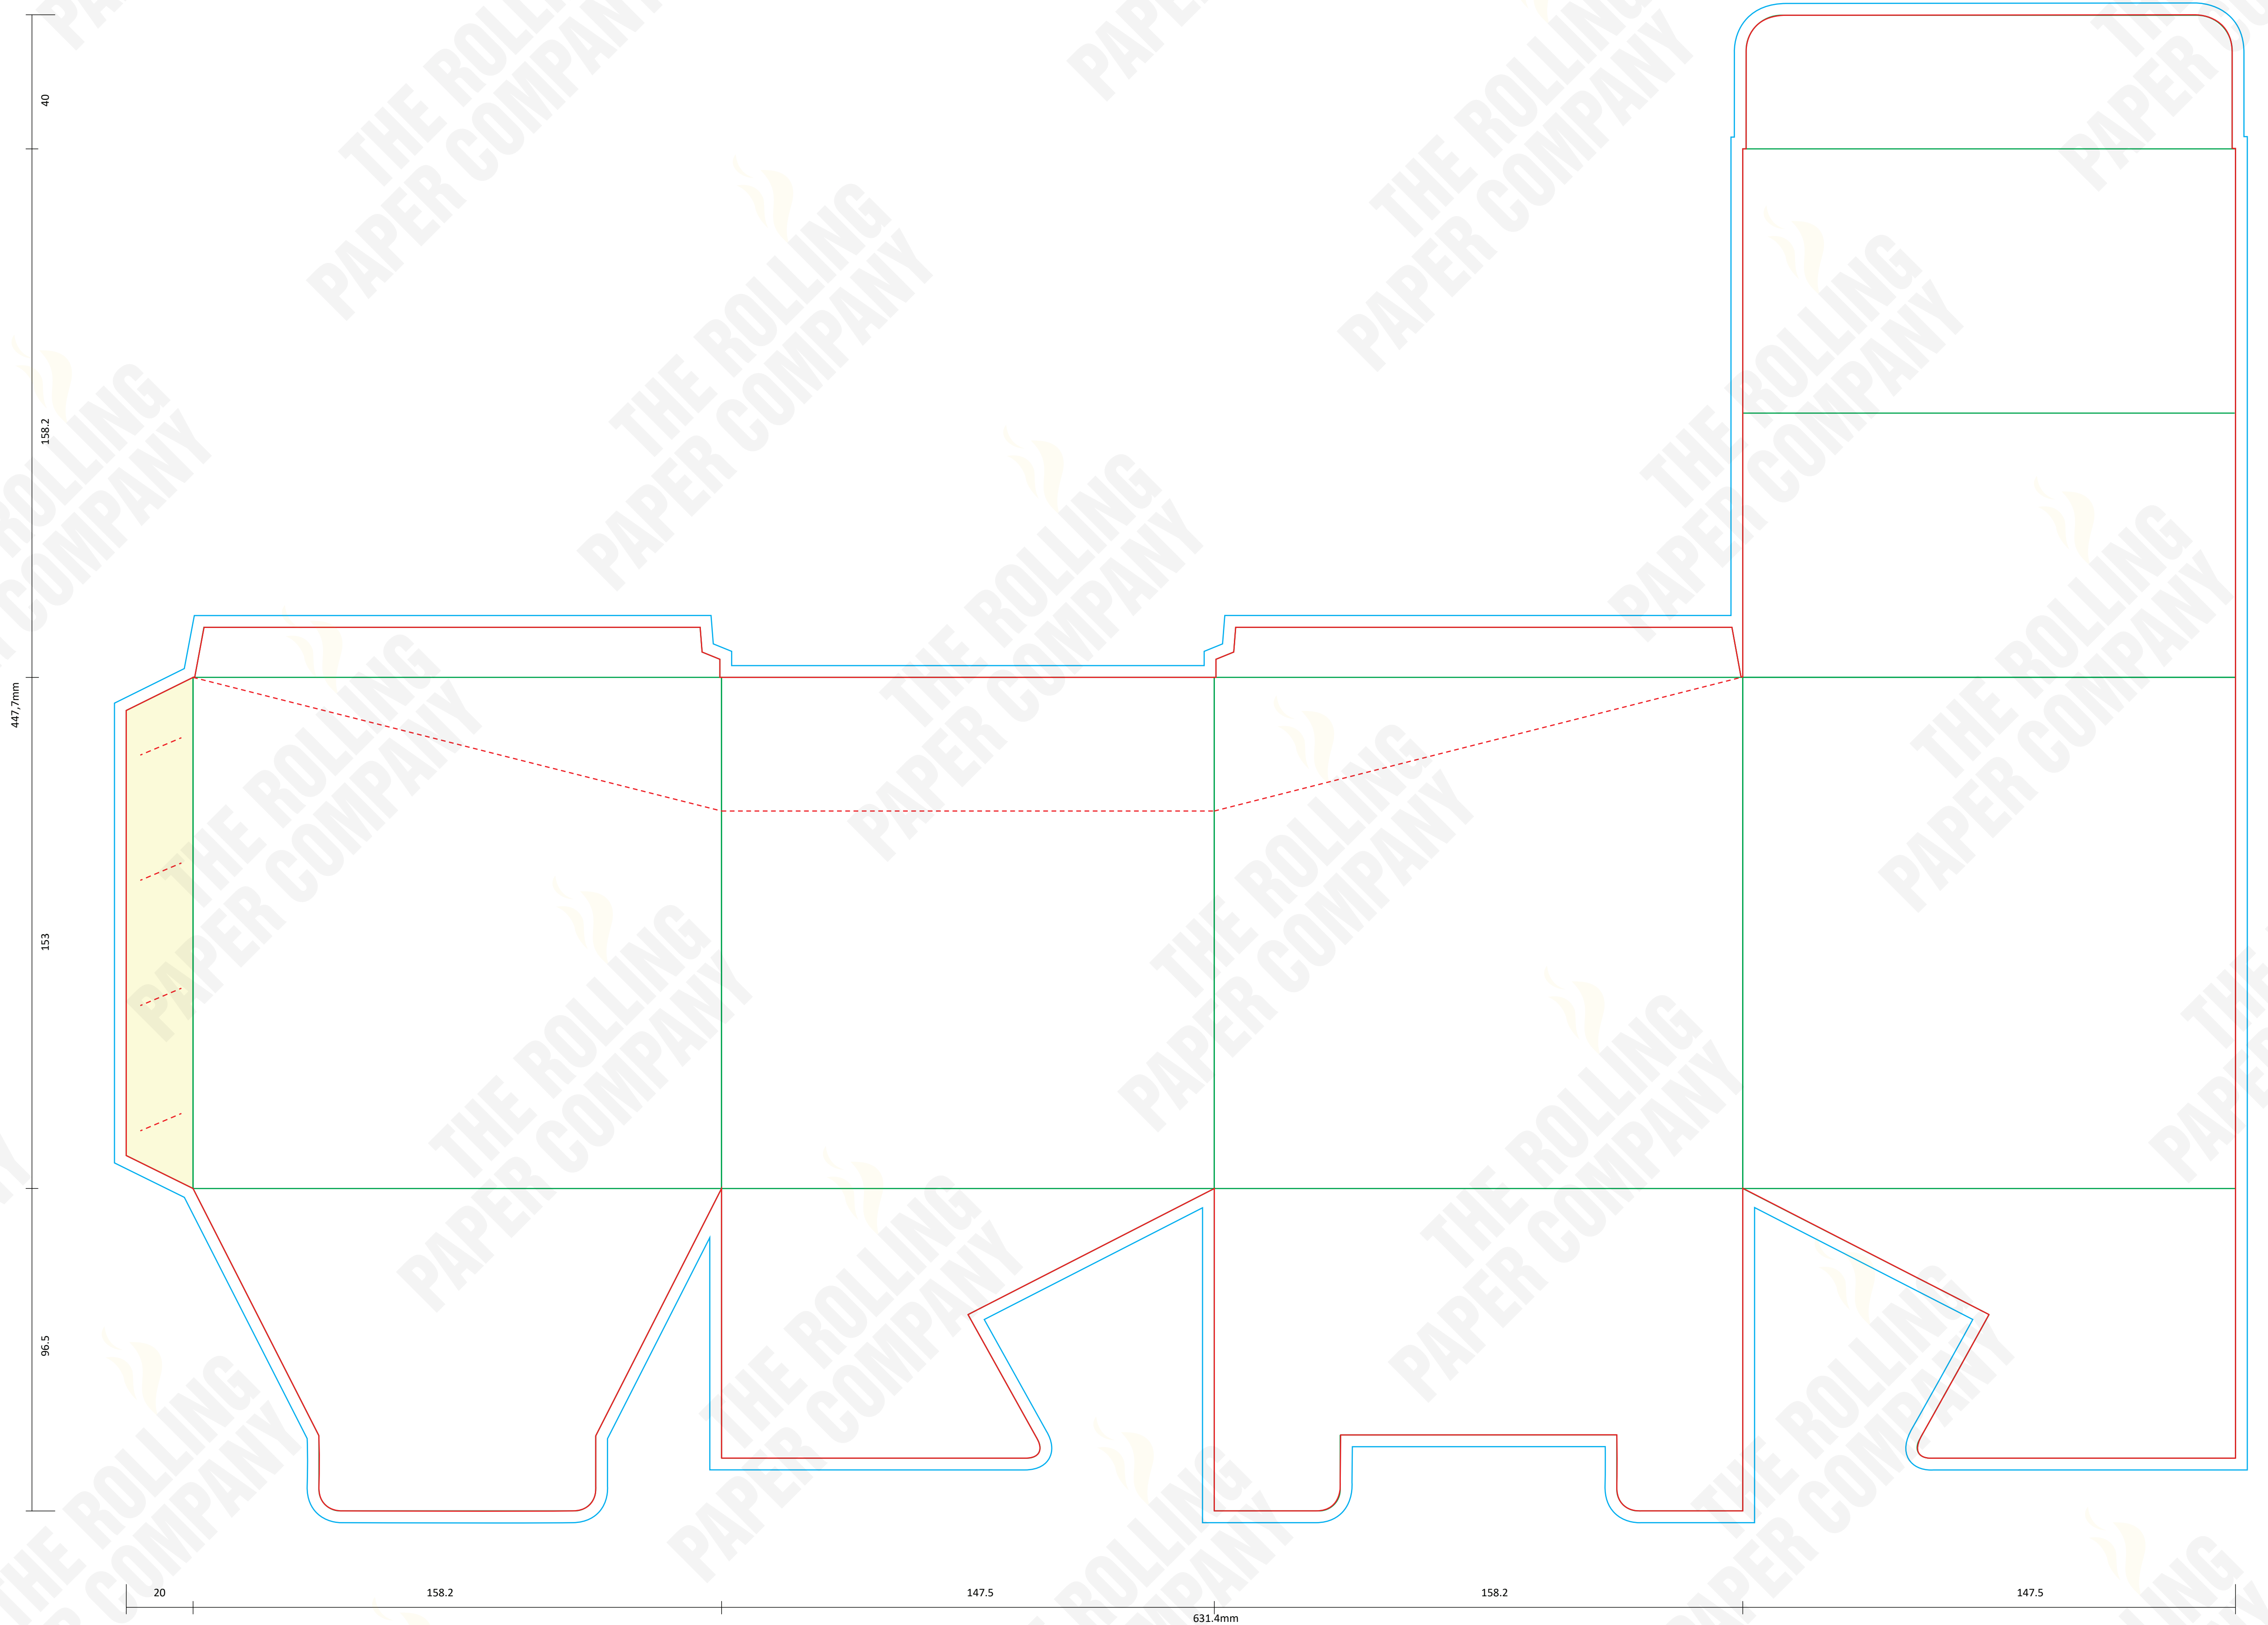

SPECIAL INSTRUCTIONS

FONTS Supply all fonts with artwork separately
IMAGES All placed images must be 300dpi, 4 color process (CMYK) VECTOR, PSD, TIFF, PNG or JPG, and files must be supplied (not just embedded)
BLEED All images intended to bleed must extend 30mm over the red trim lines to blue line
COLOURS Convert all spot colours (on artworks layer) to CMYK
SPECIAL EFFECT Add a separate layer for Foil / UV / Embossing

LEGEND

: NOT PRINTABLE
 : TRIM LINE
 : BLEED AREA
 : FOLD LINE
 : PERFORATION
 : GLUE AREA

PARTITION IN INSIDE

6 CONES - IN PACK - 109 MM WITH GLUE

DISPLAY BOX - 30 PACKS

COLOURS

SPECIAL