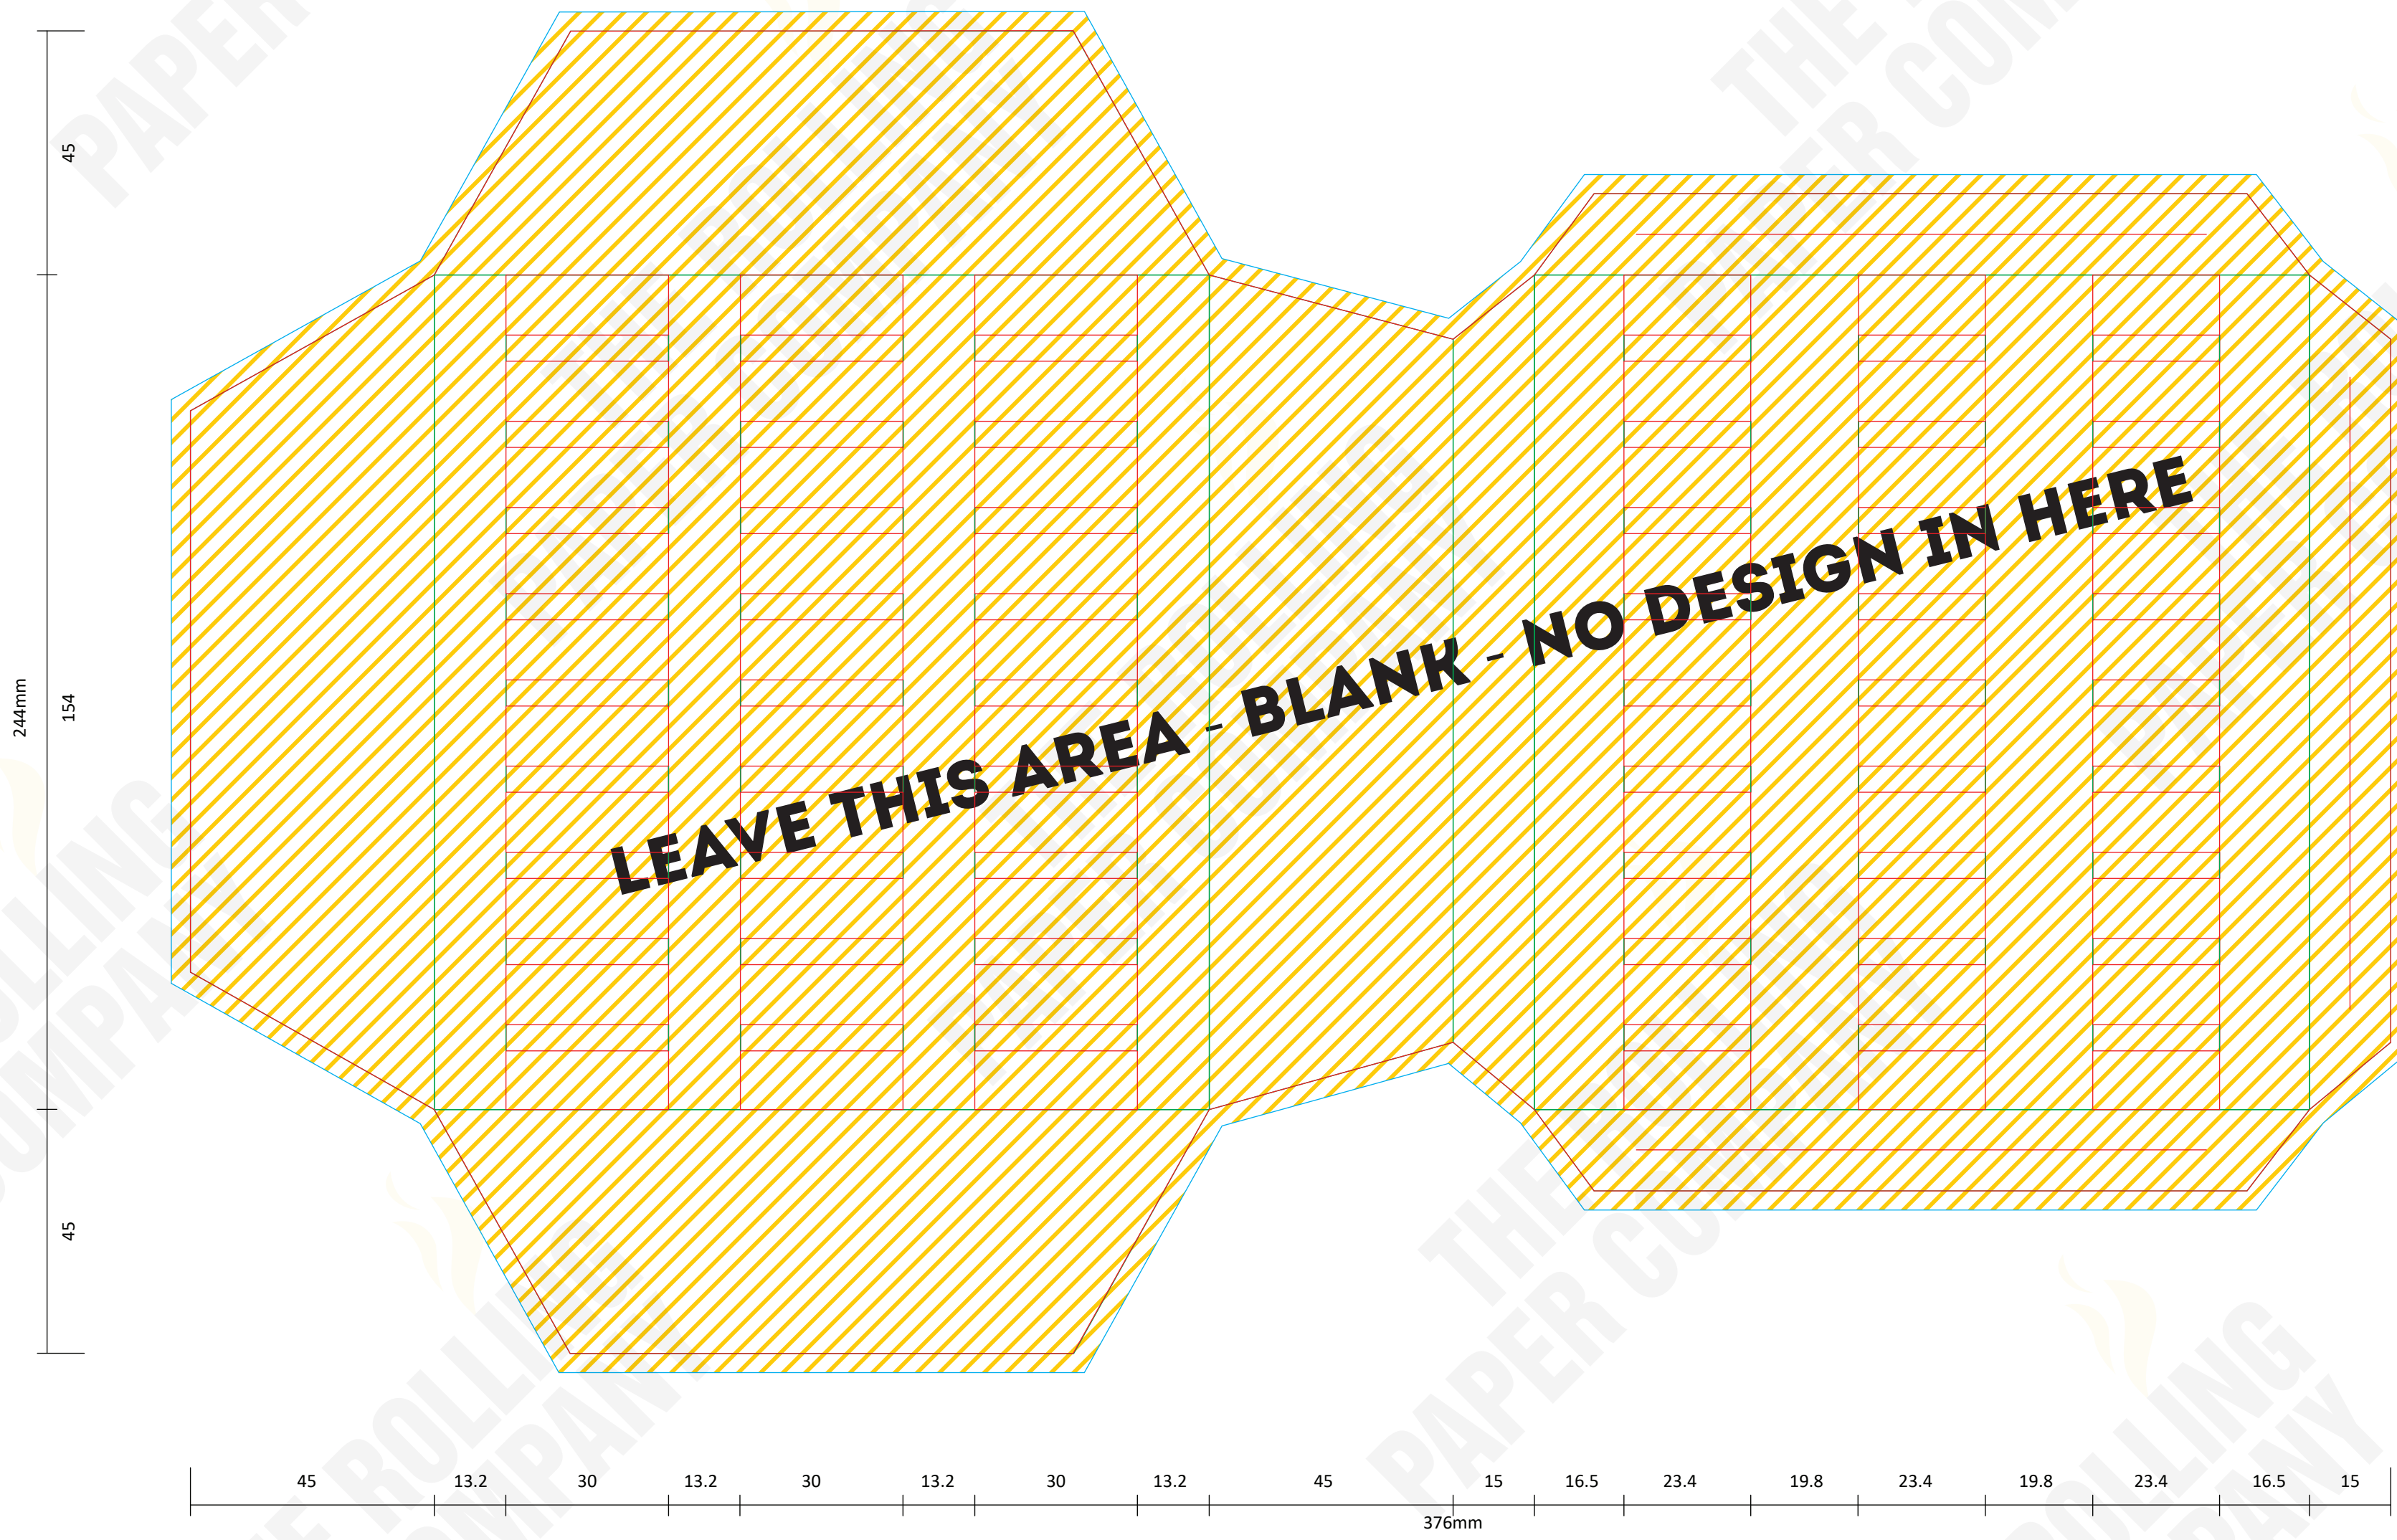

SPECIAL INSTRUCTIONS

FONTS Supply all fonts with artwork separately
IMAGES All placed images must be 300dpi, 4 color process (CMYK) VECTOR, PSD, TIFF, PNG or JPG, and files must be supplied (not just embedded)
BLEED All images intended to bleed must extend 30mm over the red trim lines to blue line
COLOURS Convert all spot colours (on artworks layer) to CMYK
SPECIAL EFFECT Add a separate layer for Foil / UV / Embossing

LEGEND

: NOT PRINTABLE
 : TRIM LINE
 : BLEED AREA
 : FOLD LINE
 : PERFORATION
 : GLUE AREA

PARTITION IN INSIDE

6 CONES - IN PACK - 109 MM WITH GLUE

DISPLAY BOX - 30 PACKS

COLOURS

SPECIAL