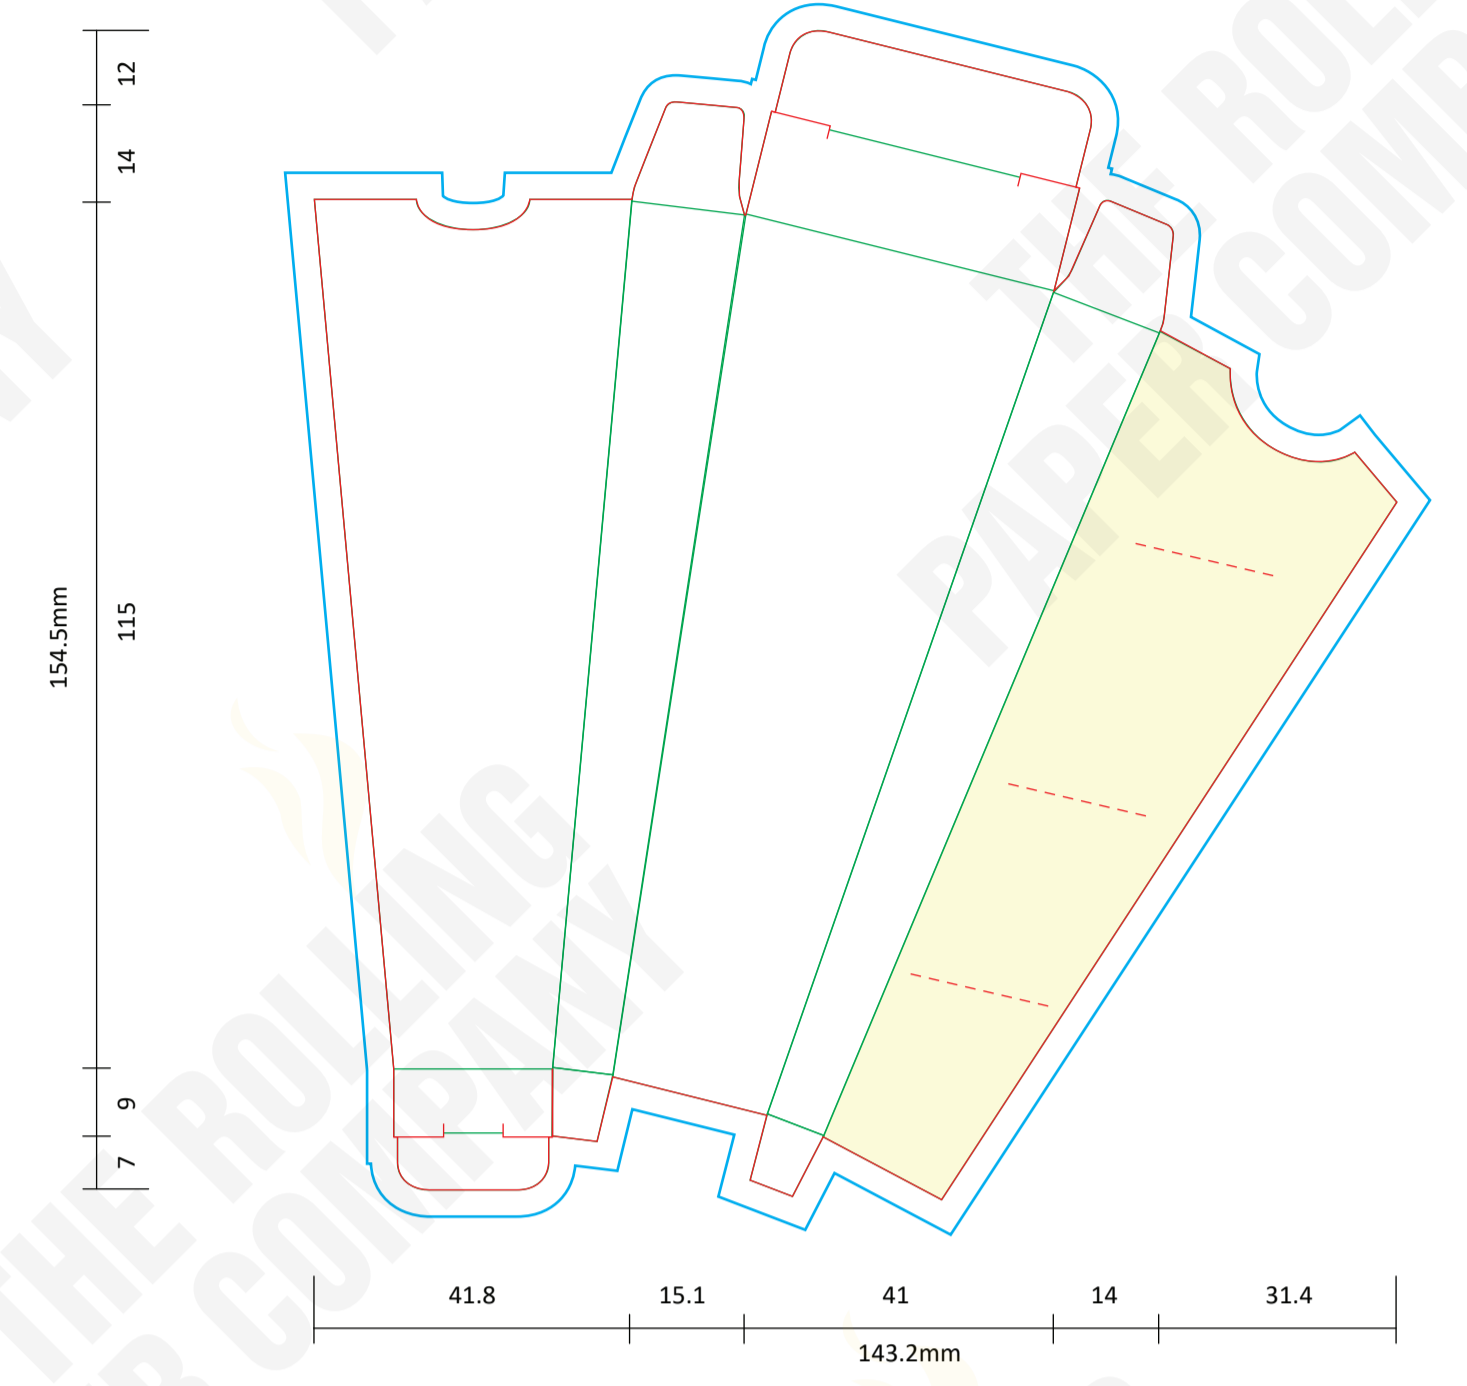

| SPECIAL INSTRUCTIONS  |  |
|-----------------------|--|
| <b>FONTS</b>          | Supply all fonts with artwork separately   |
| <b>IMAGES</b>         | All placed images must be 300dpi, 4 color process (CMYK) VECTOR, PSD, TIFF, PNG or JPG, and files must be supplied (not just embedded) |
| <b>BLEED</b>          | All images intended to bleed must extend 30mm over the red trim lines to blue line   |
| <b>COLOURS</b>        | Convert all spot colours (on artworks layer) to CMYK   |
| <b>SPECIAL EFFECT</b> | Add a separate layer for Foil / UV / Embossing   |

| LEGEND |                 |
|--------|-----------------|
|        | : NOT PRINTABLE |
|        | : TRIM LINE     |
|        | : BLEED AREA    |
|        | : FOLD LINE     |
|        | : PERFORATION   |
|        | : GLUE AREA     |

### PARTITION IN INSIDE

### 3 CONES - IN PACK - 98 MM USE STRAW 90 MM