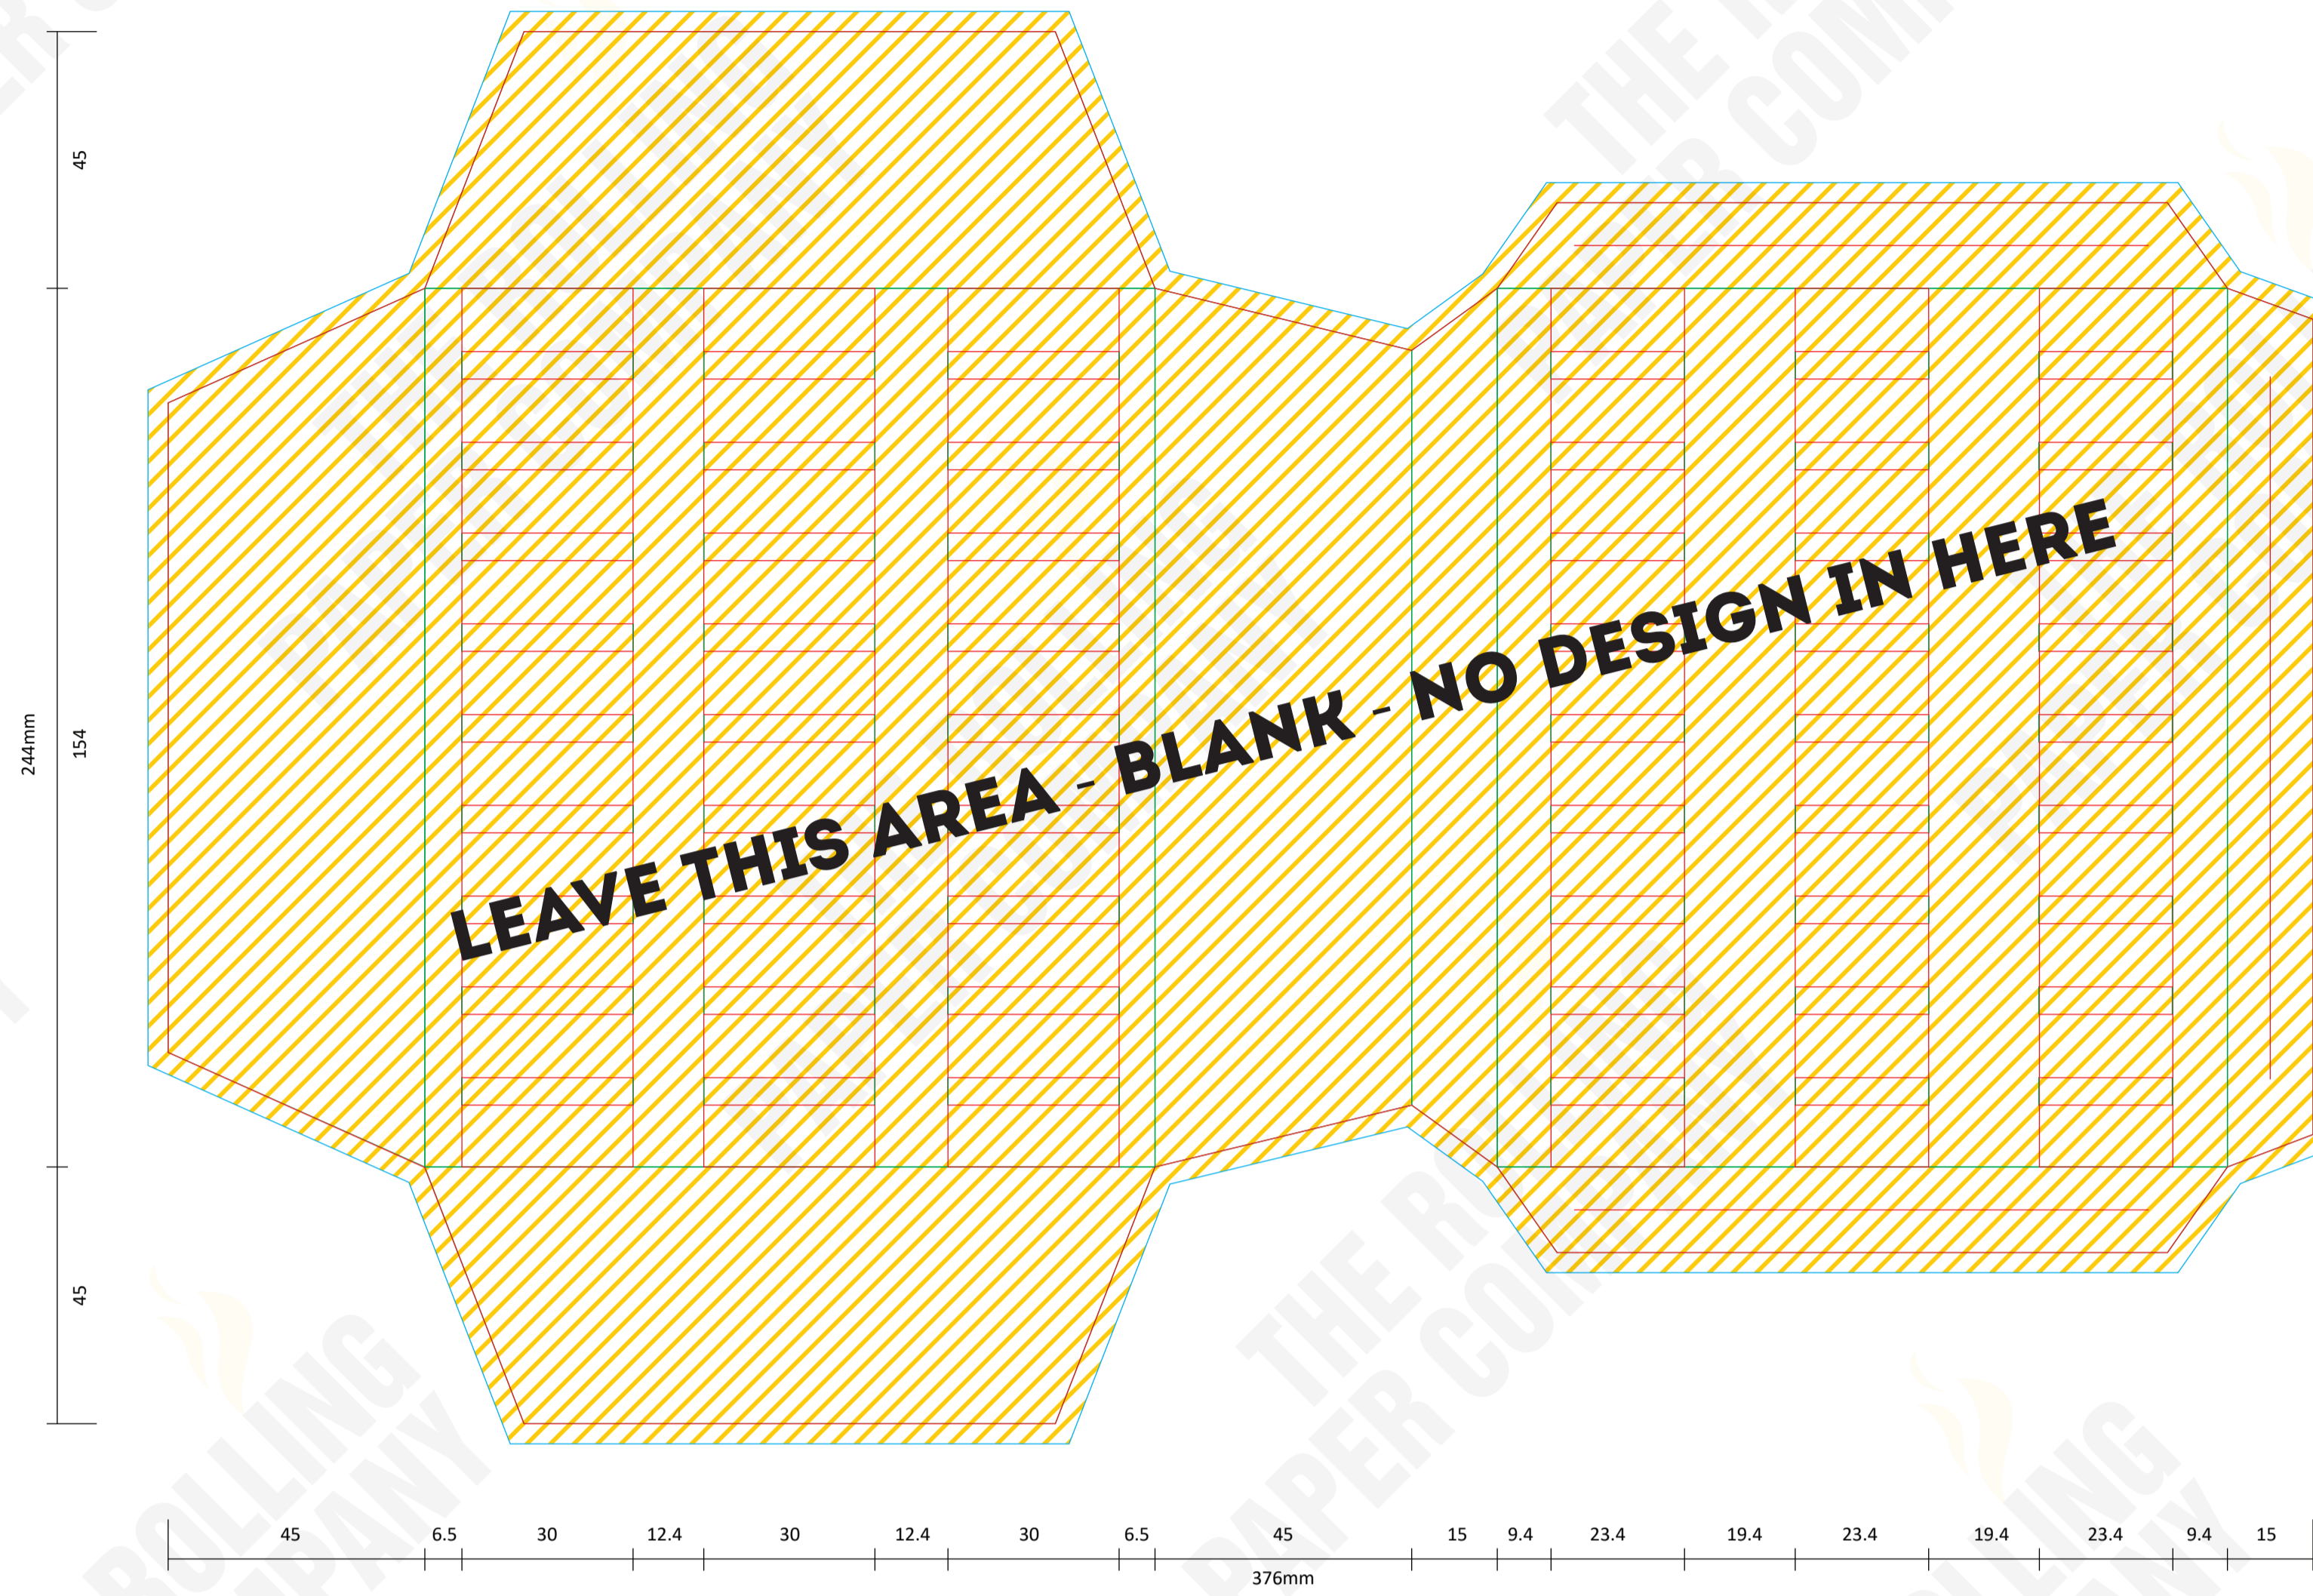

| LEGEND |                 |
|--------|-----------------|
|        | : NOT PRINTABLE |
|        | : TRIM LINE     |
|        | : BLEED AREA    |
|        | : FOLD LINE     |
|        | : PERFORATION   |
|        | : GLUE AREA     |

### PARTITION IN INSIDE

### 3 CONES - IN PACK - 98 MM USE STRAW 90 MM

### DISPLAY BOX - 30 BOXES

| COLOURS | SPECIAL |
|---------|---------|
|         |         |