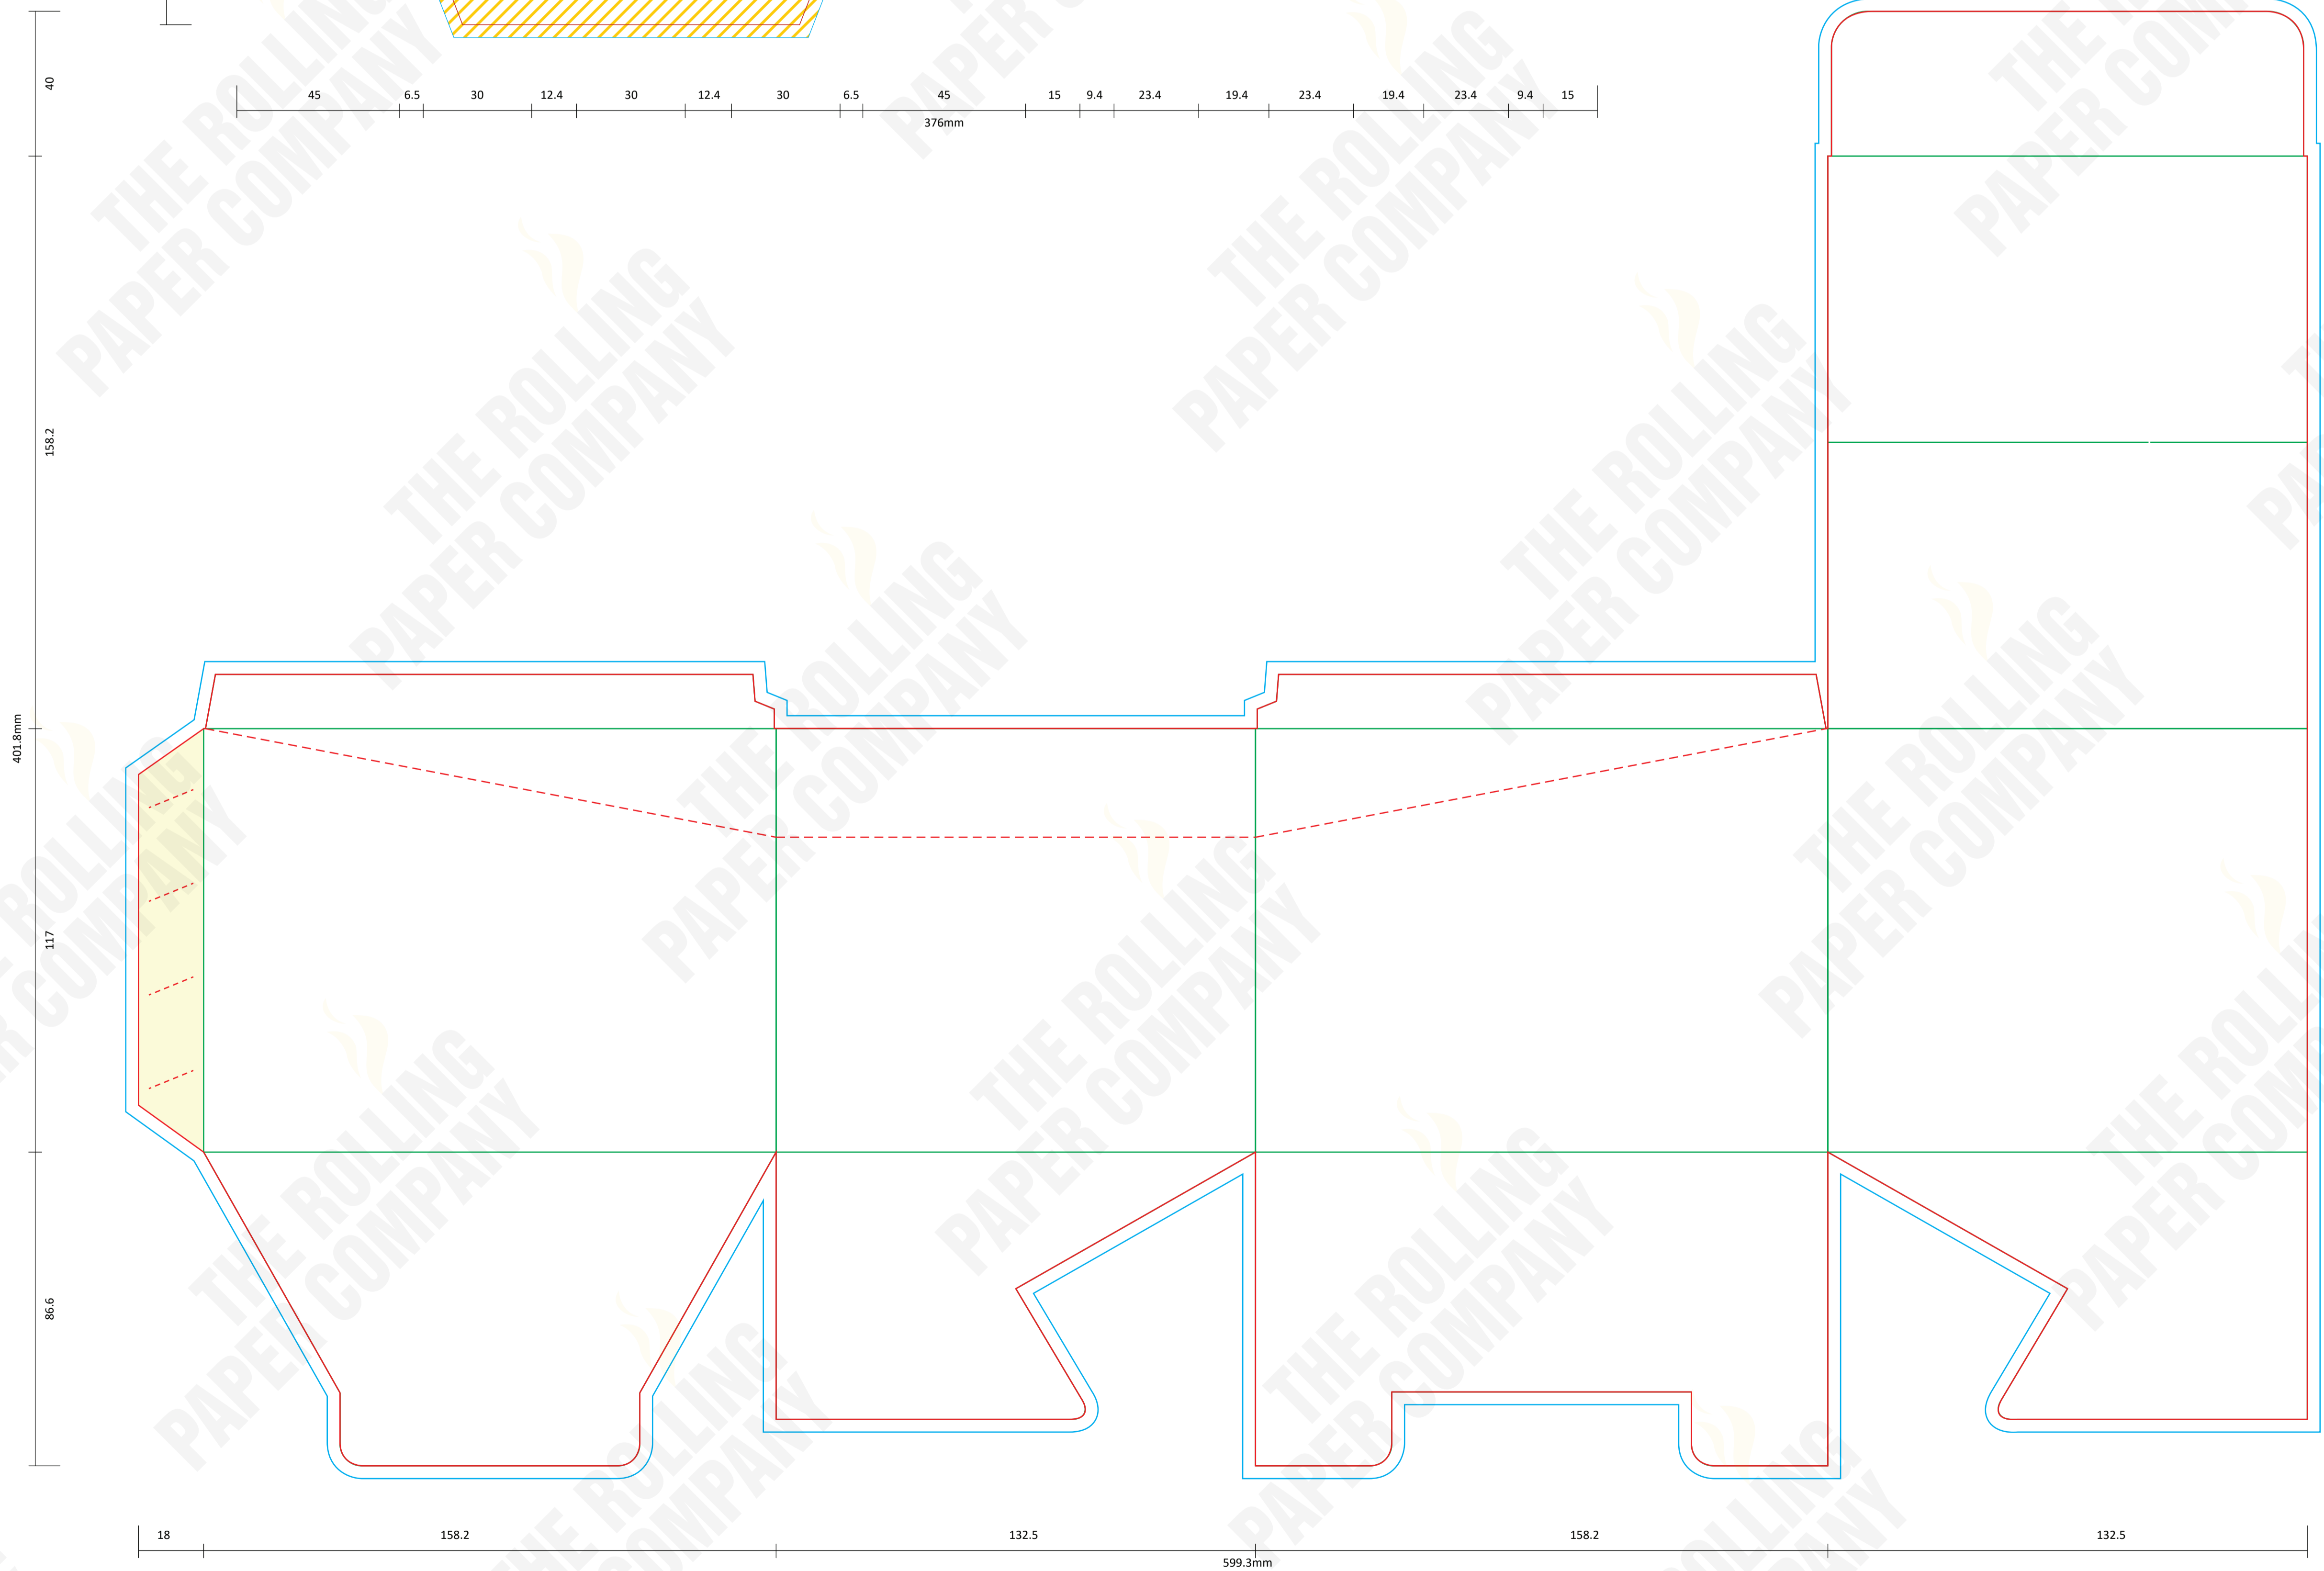

| LEGEND |                 |
|--------|-----------------|
|        | : NOT PRINTABLE |
|        | : TRIM LINE     |
|        | : BLEED AREA    |
|        | : FOLD LINE     |
|        | : PERFORATION   |
|        | : GLUE AREA     |

### PARTITION IN INSIDE

### 3 CONES - IN PACK - 98 MM USE STRAW 90 MM

### DISPLAY BOX - 30 BOXES

| COLOURS | SPECIAL |
|---------|---------|
|         |         |