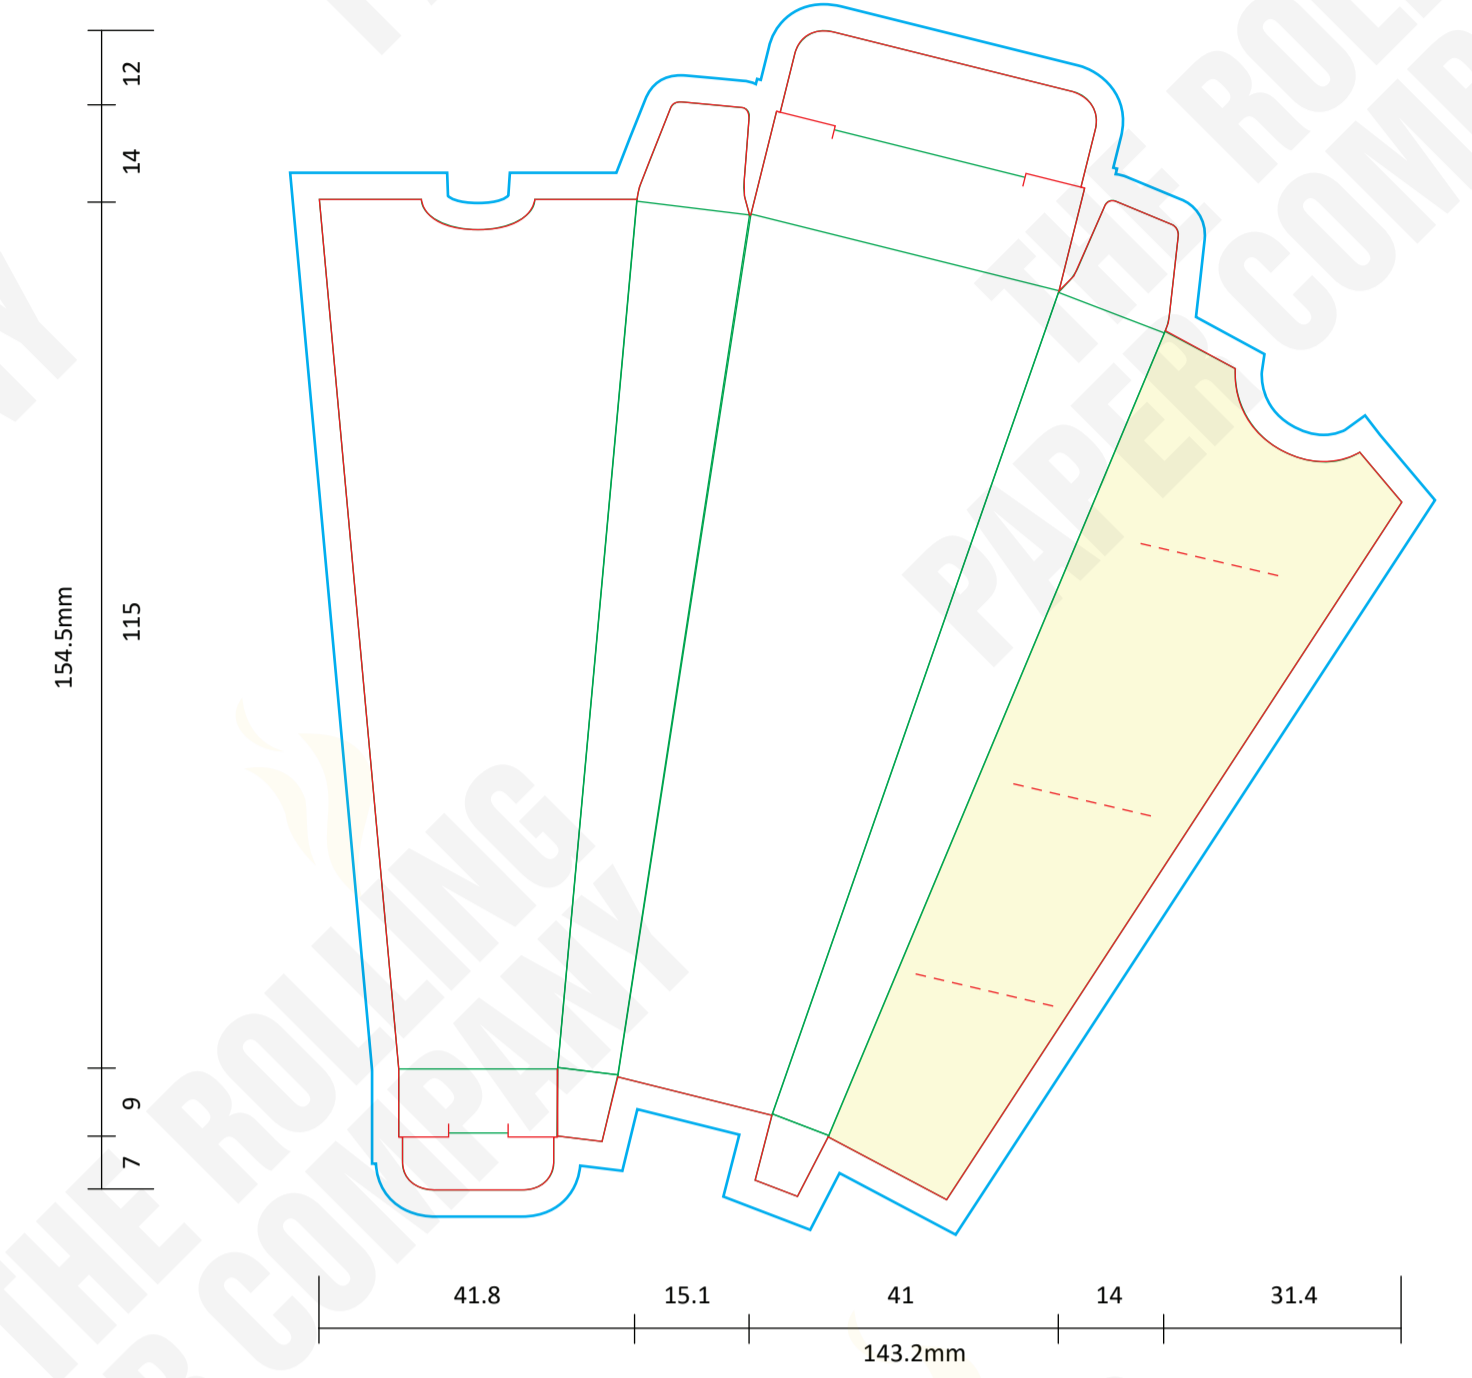

SPECIAL INSTRUCTIONS

FONTS Supply all fonts with artwork separately
IMAGES All placed images must be 300dpi, 4 color process (CMYK) VECTOR, PSD, TIFF, PNG or JPG, and files must be supplied (not just embedded)
BLEED All images intended to bleed must extend 30mm over the red trim lines to blue line
COLOURS Convert all spot colours (on artworks layer) to CMYK
SPECIAL EFFECT Add a separate layer for Foil / UV / Embossing

LEGEND

: NOT PRINTABLE
 : TRIM LINE
 : BLEED AREA
 : FOLD LINE
 : PERFORATION
 : GLUE AREA

PARTITION IN INSIDE

**6 CONES - IN PACK - 83 MM
USE STRAW 90 MM**

DISPLAY BOX - 30 BOXES

COLOURS	SPECIAL