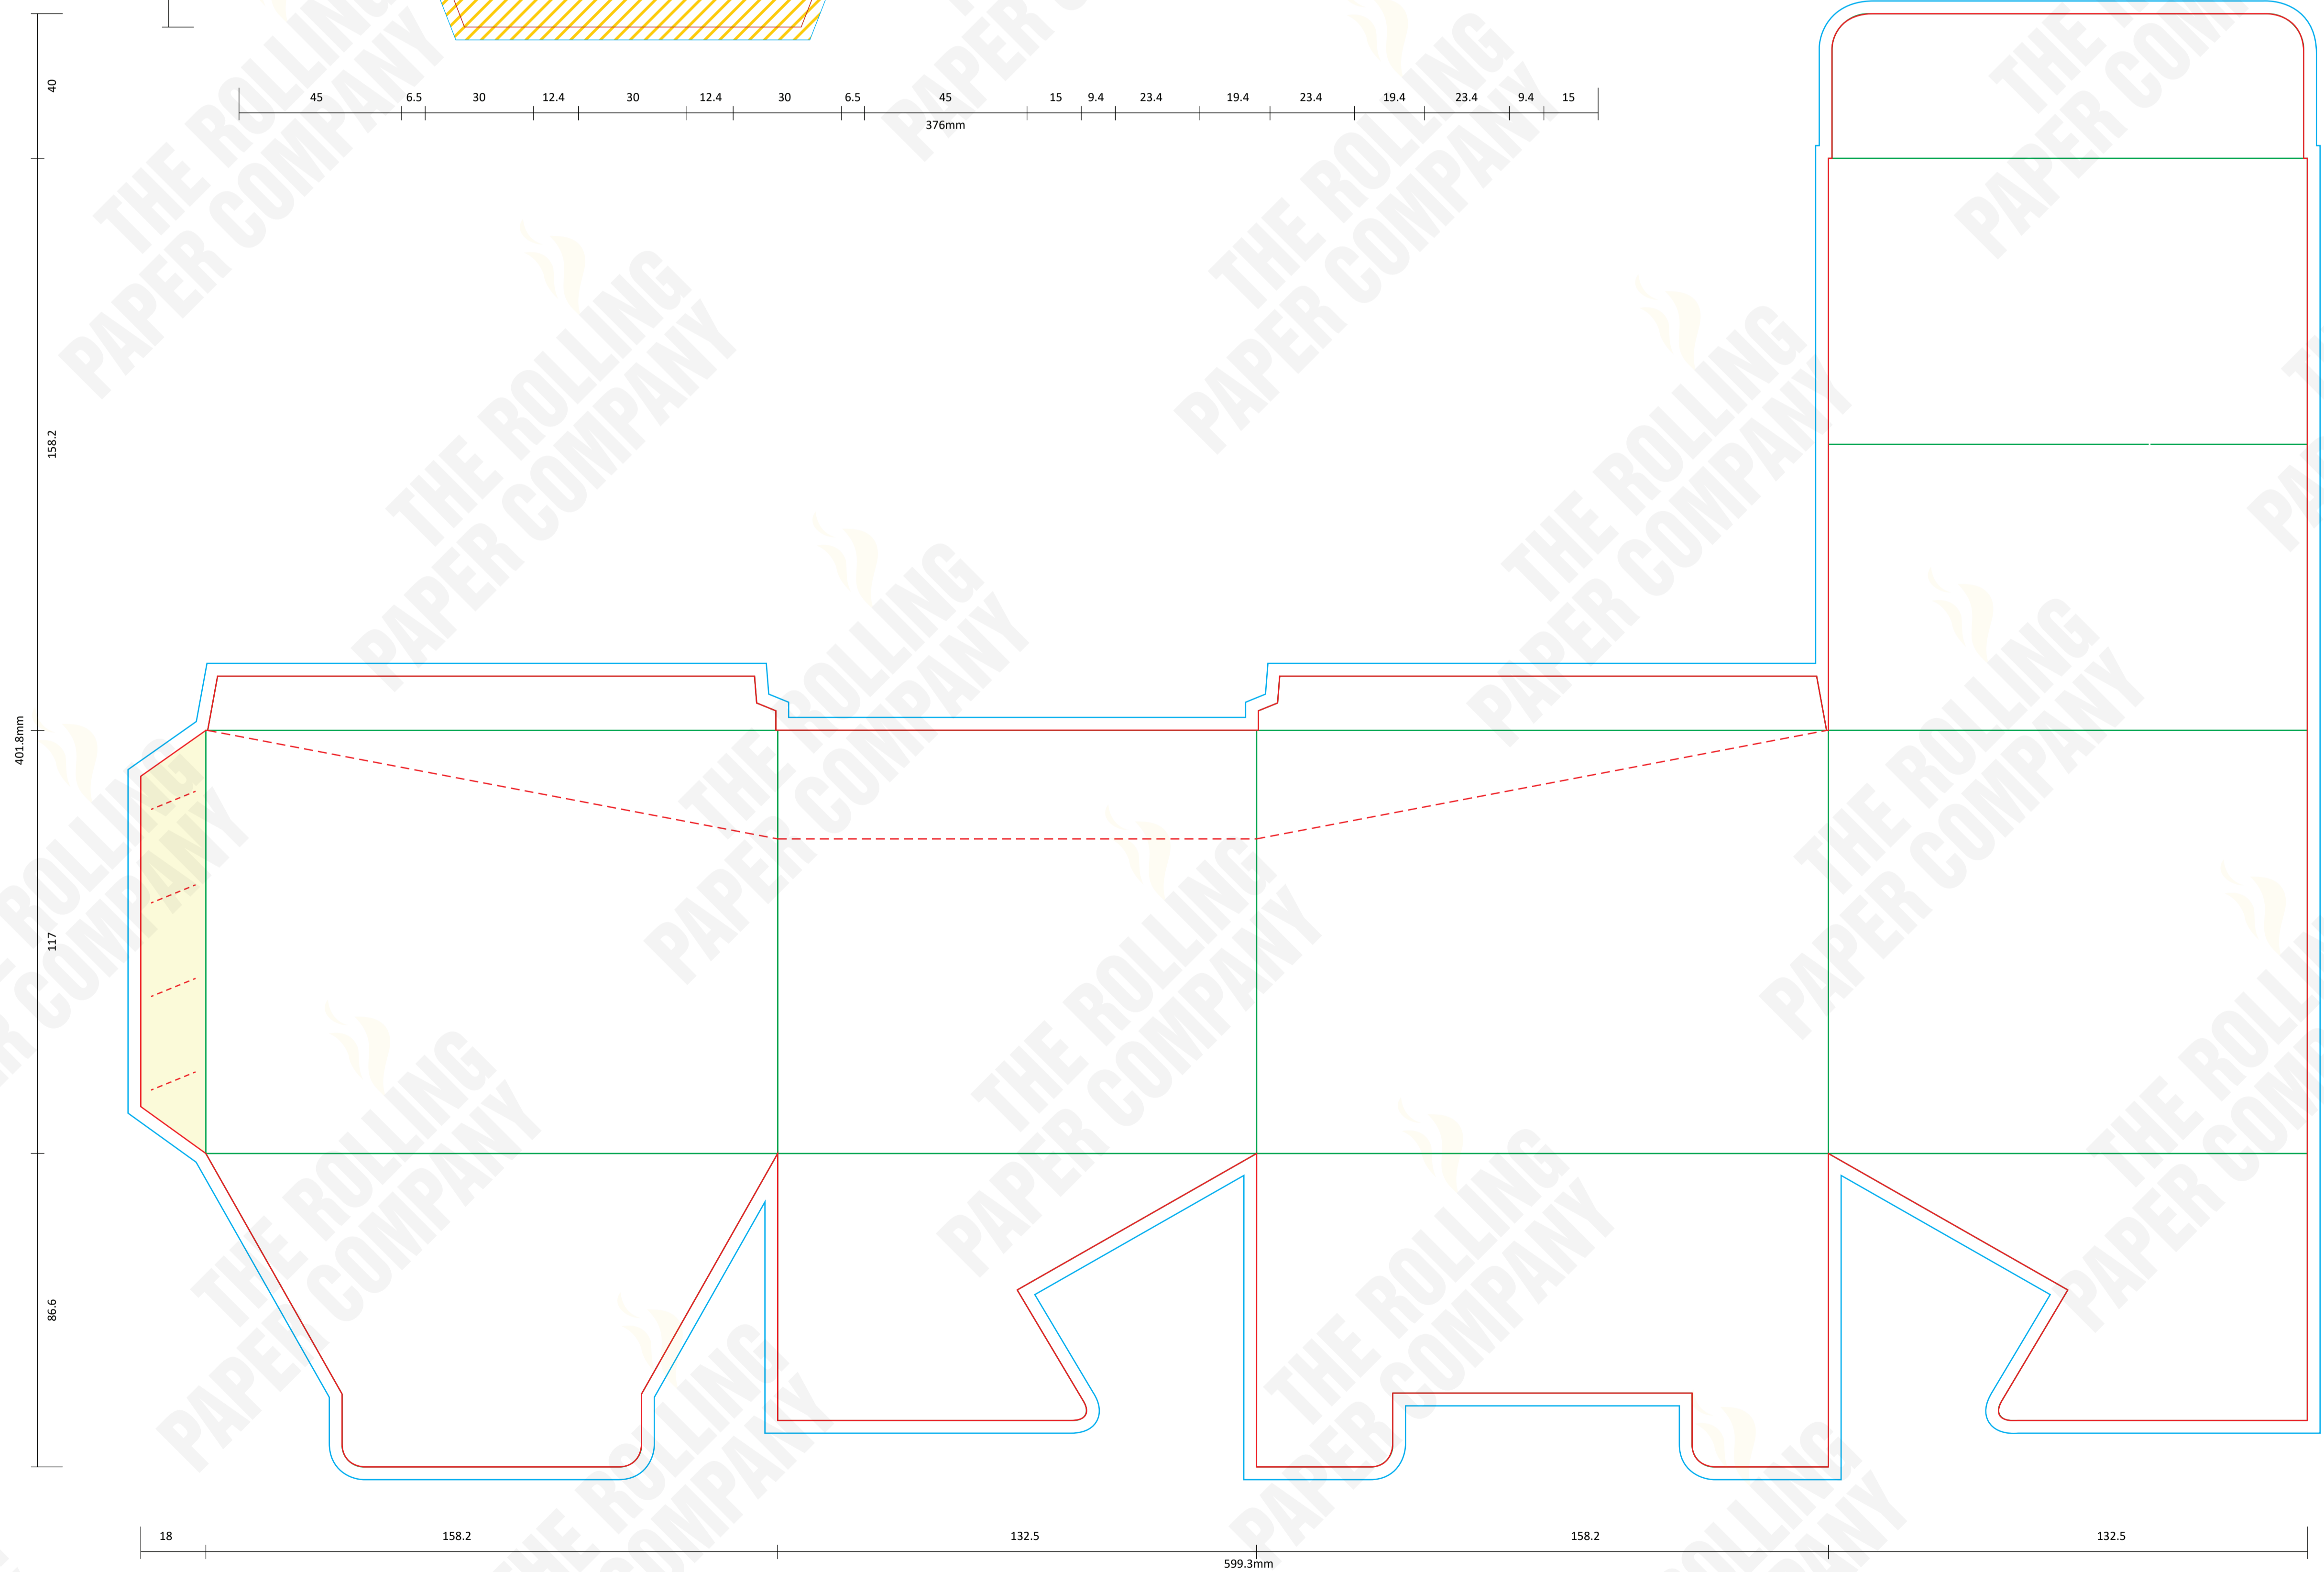

SPECIAL INSTRUCTIONS

FONTS Supply all fonts with artwork separately
IMAGES All placed images must be 300dpi, 4 color process (CMYK) VECTOR, PSD, TIFF, PNG or JPG, and files must be supplied (not just embedded)
BLEED All images intended to bleed must extend 30mm over the red trim lines to blue line
COLOURS Convert all spot colours (on artworks layer) to CMYK
SPECIAL EFFECT Add a separate layer for Foil / UV / Embossing

LEGEND

: NOT PRINTABLE
 : TRIM LINE
 : BLEED AREA
 : FOLD LINE
 : PERFORATION
 : GLUE AREA

PARTITION IN INSIDE

**6 CONES - IN PACK - 83 MM
USE STRAW 90 MM**

DISPLAY BOX - 30 BOXES

COLOURS	SPECIAL