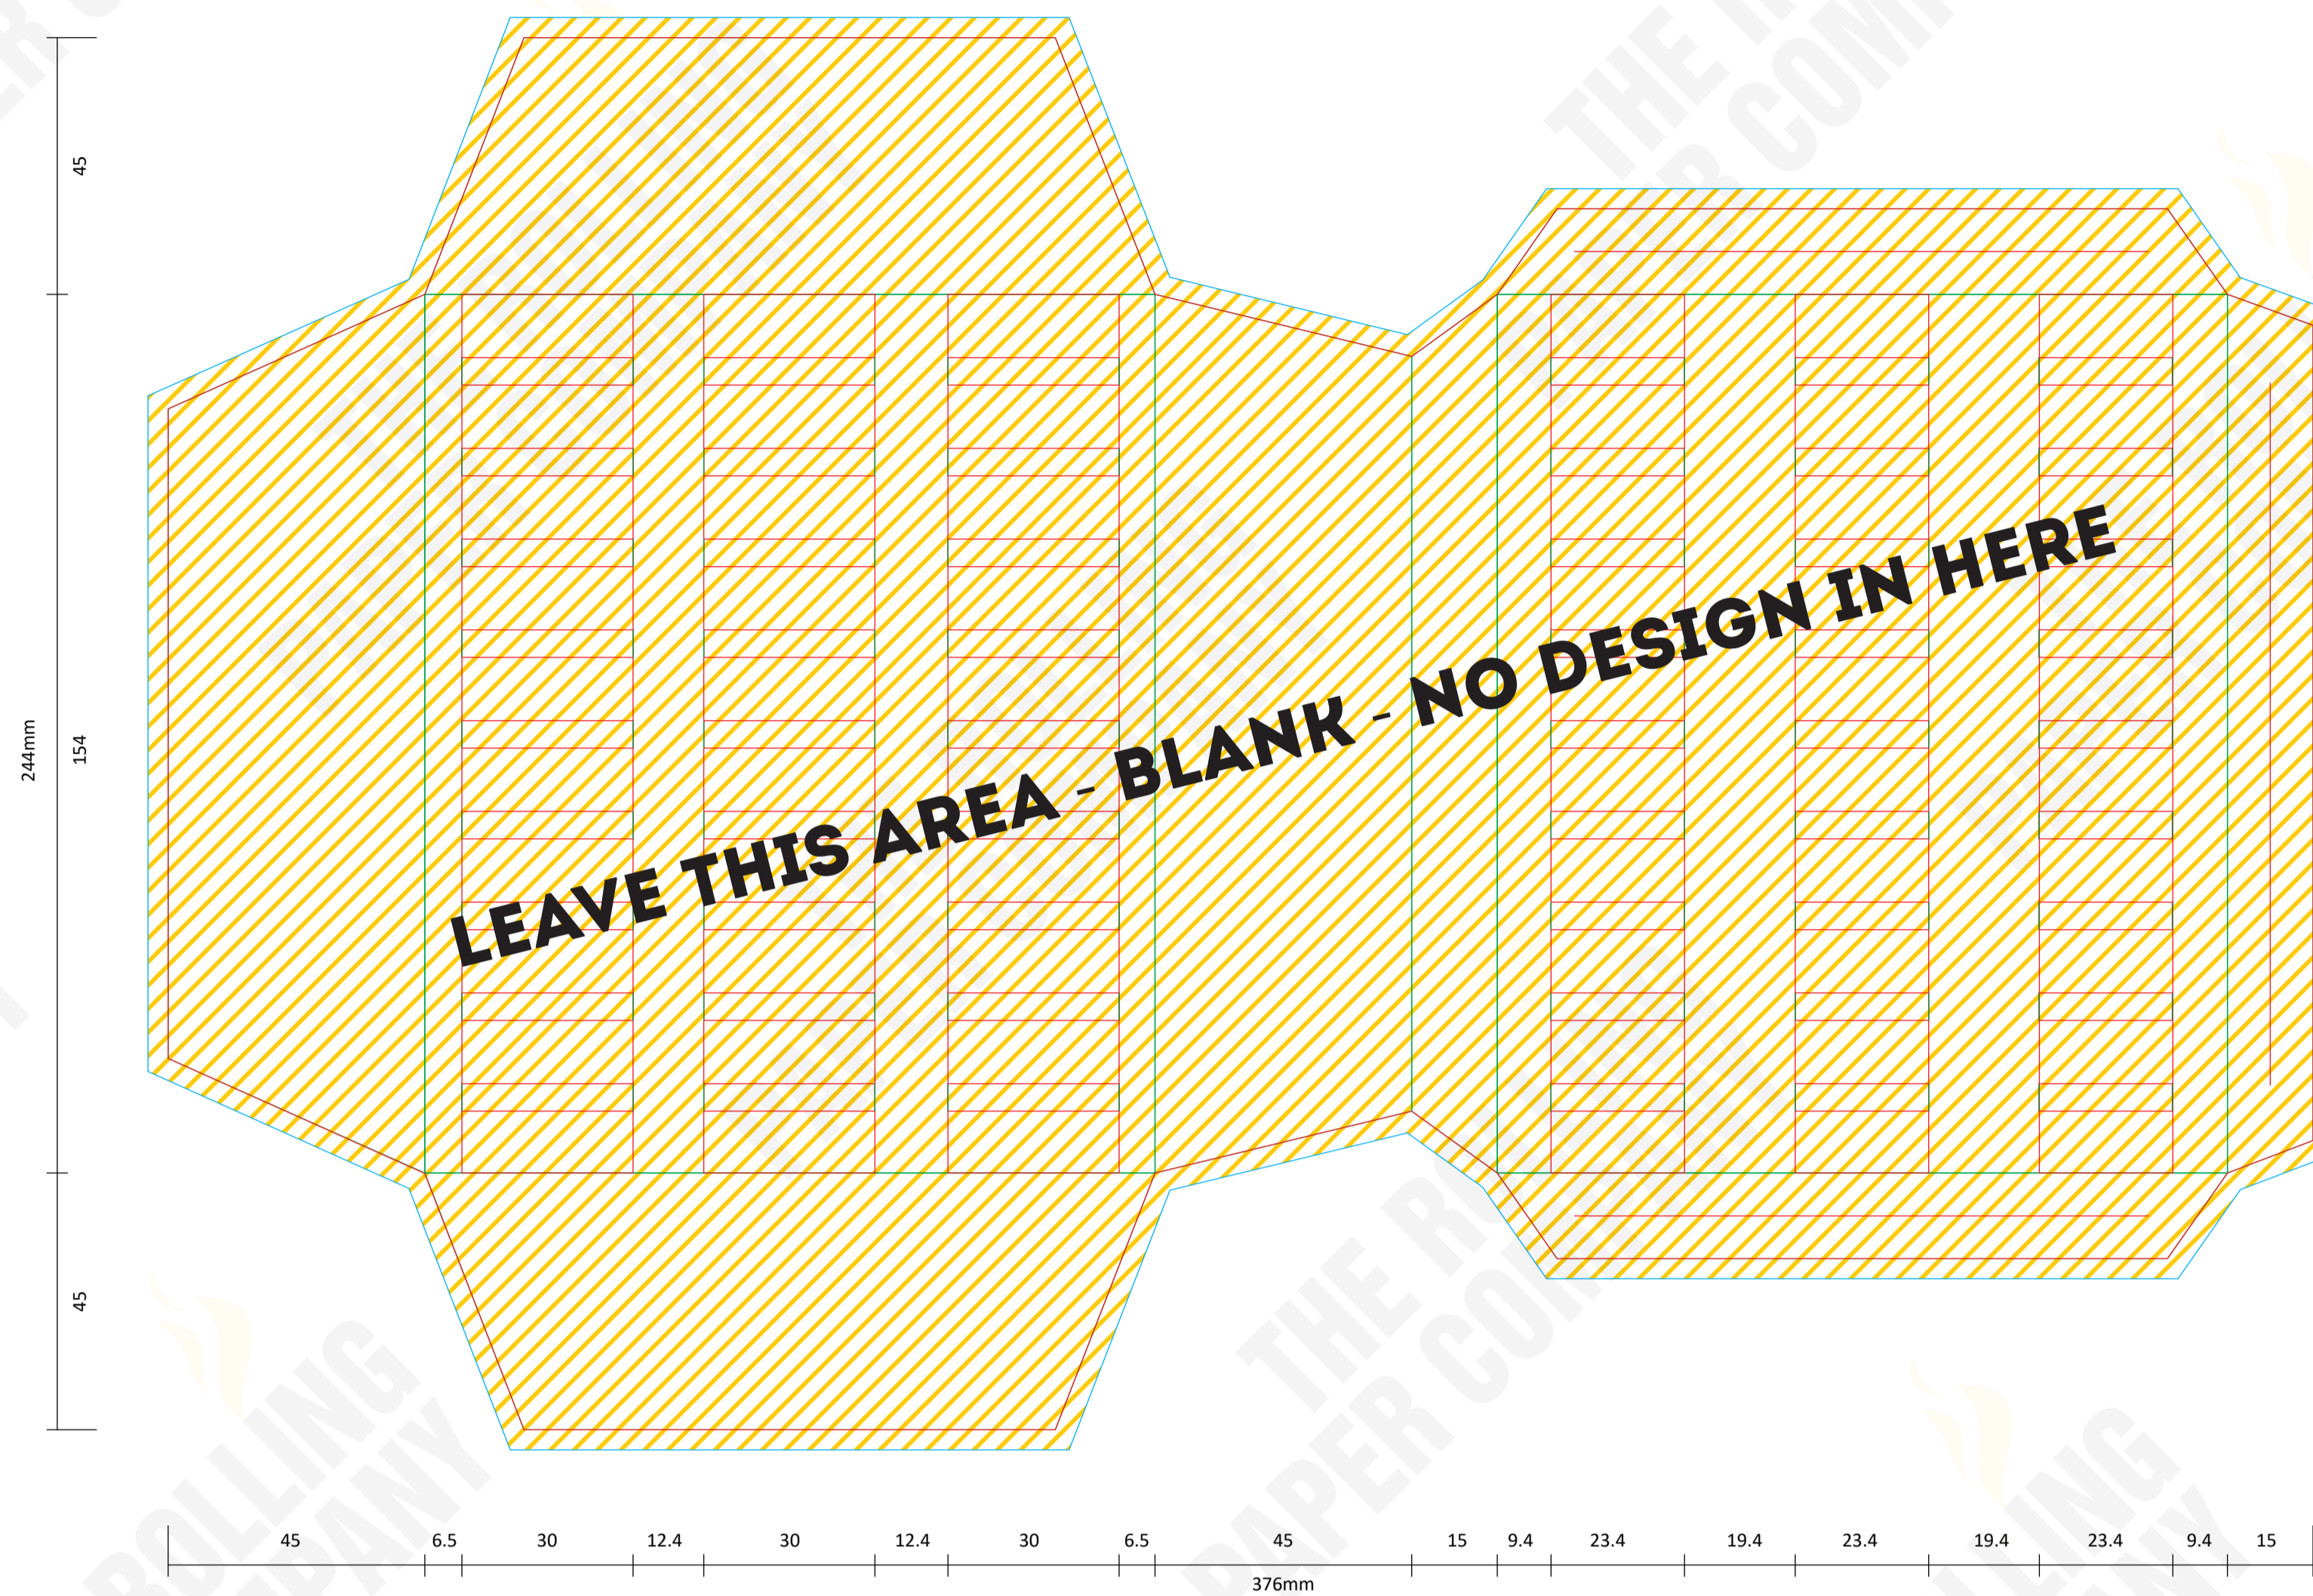

SPECIAL INSTRUCTIONS

FONTS Supply all fonts with artwork separately
IMAGES All placed images must be 300dpi, 4 color process (CMYK) VECTOR, PSD, TIFF, PNG or JPG, and files must be supplied (not just embedded)
BLEED All images intended to bleed must extend 30mm over the red trim lines to blue line
COLOURS Convert all spot colours (on artworks layer) to CMYK
SPECIAL EFFECT Add a separate layer for Foil / UV / Embossing

LEGEND

: NOT PRINTABLE
 : TRIM LINE
 : BLEED AREA
 : FOLD LINE
 : PERFORATION
 : GLUE AREA

PARTITION IN INSIDE

**6 CONES - IN PACK - 83 MM
USE STRAW 90 MM**

DISPLAY BOX - 30 BOXES

COLOURS	SPECIAL