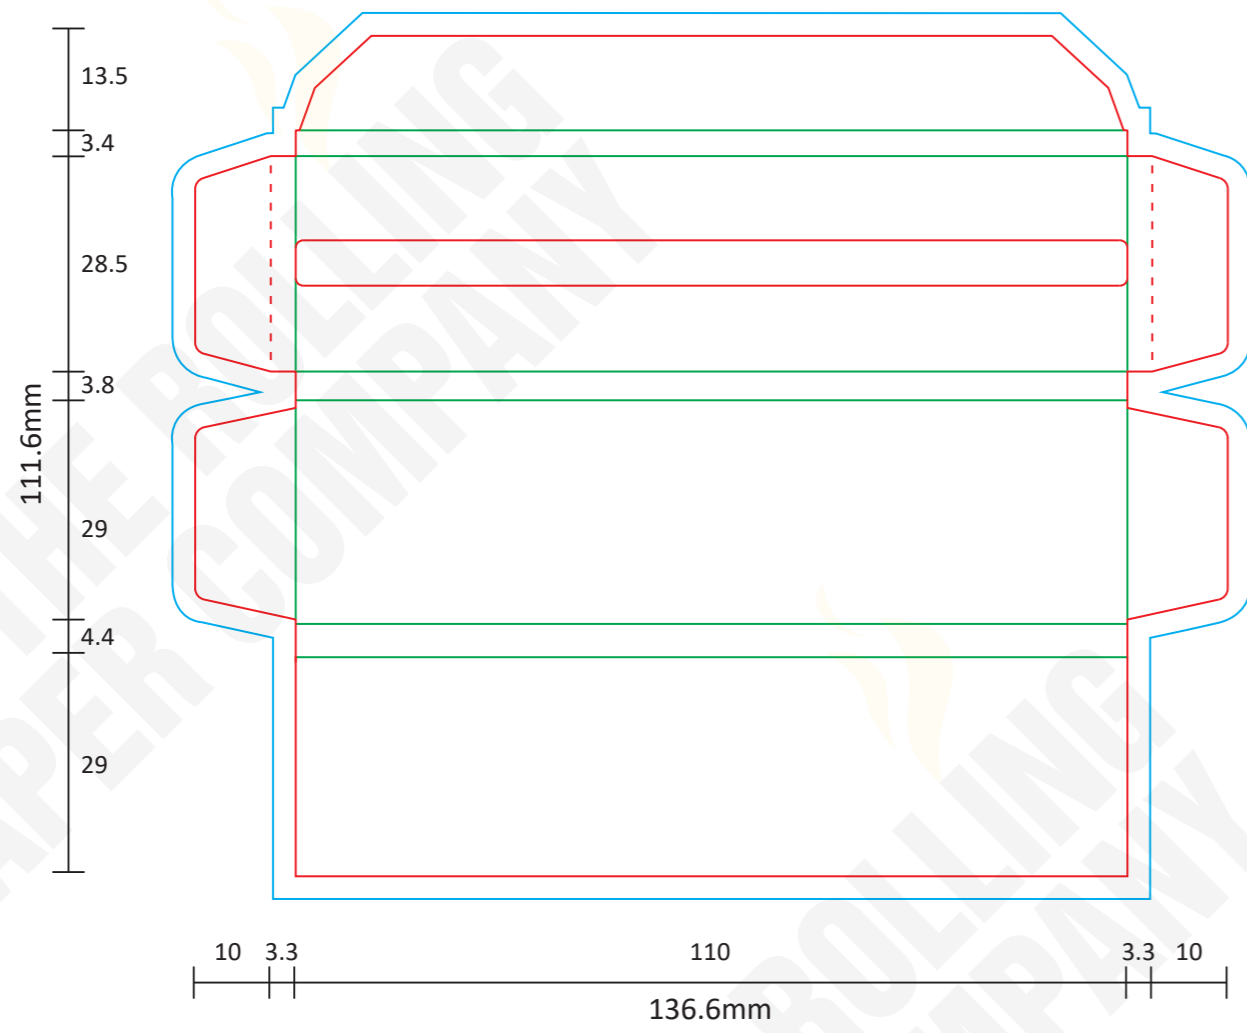

**SPECIAL INSTRUCTIONS**

**FONTS** Supply all fonts with artwork separately  
**IMAGES** All placed images must be 300dpi, 4 color process (CMYK) VECTOR, PSD, TIFF, PNG or JPG, and files must be supplied (not just embedded)  
**BLEED** All images intended to bleed must extend 30mm over the red trim lines to blue line  
**COLOURS** Convert all spot colours (on artworks layer) to CMYK  
**SPECIAL EFFECT** Add a separate layer for Foil / UV / Embossing

**LEGEND**

 : NOT PRINTABLE  
 : TRIM LINE  
 : BLEED AREA  
 : FOLD LINE  
 : PERFORATION  
 : GLUE AREA

**BOOKLET OUTSIDE COVER**

**BOOKLET INSIDE COVER**

**BOB POP DISPLAY [25 BOOKLETS/BOX]**

**COLOURS**