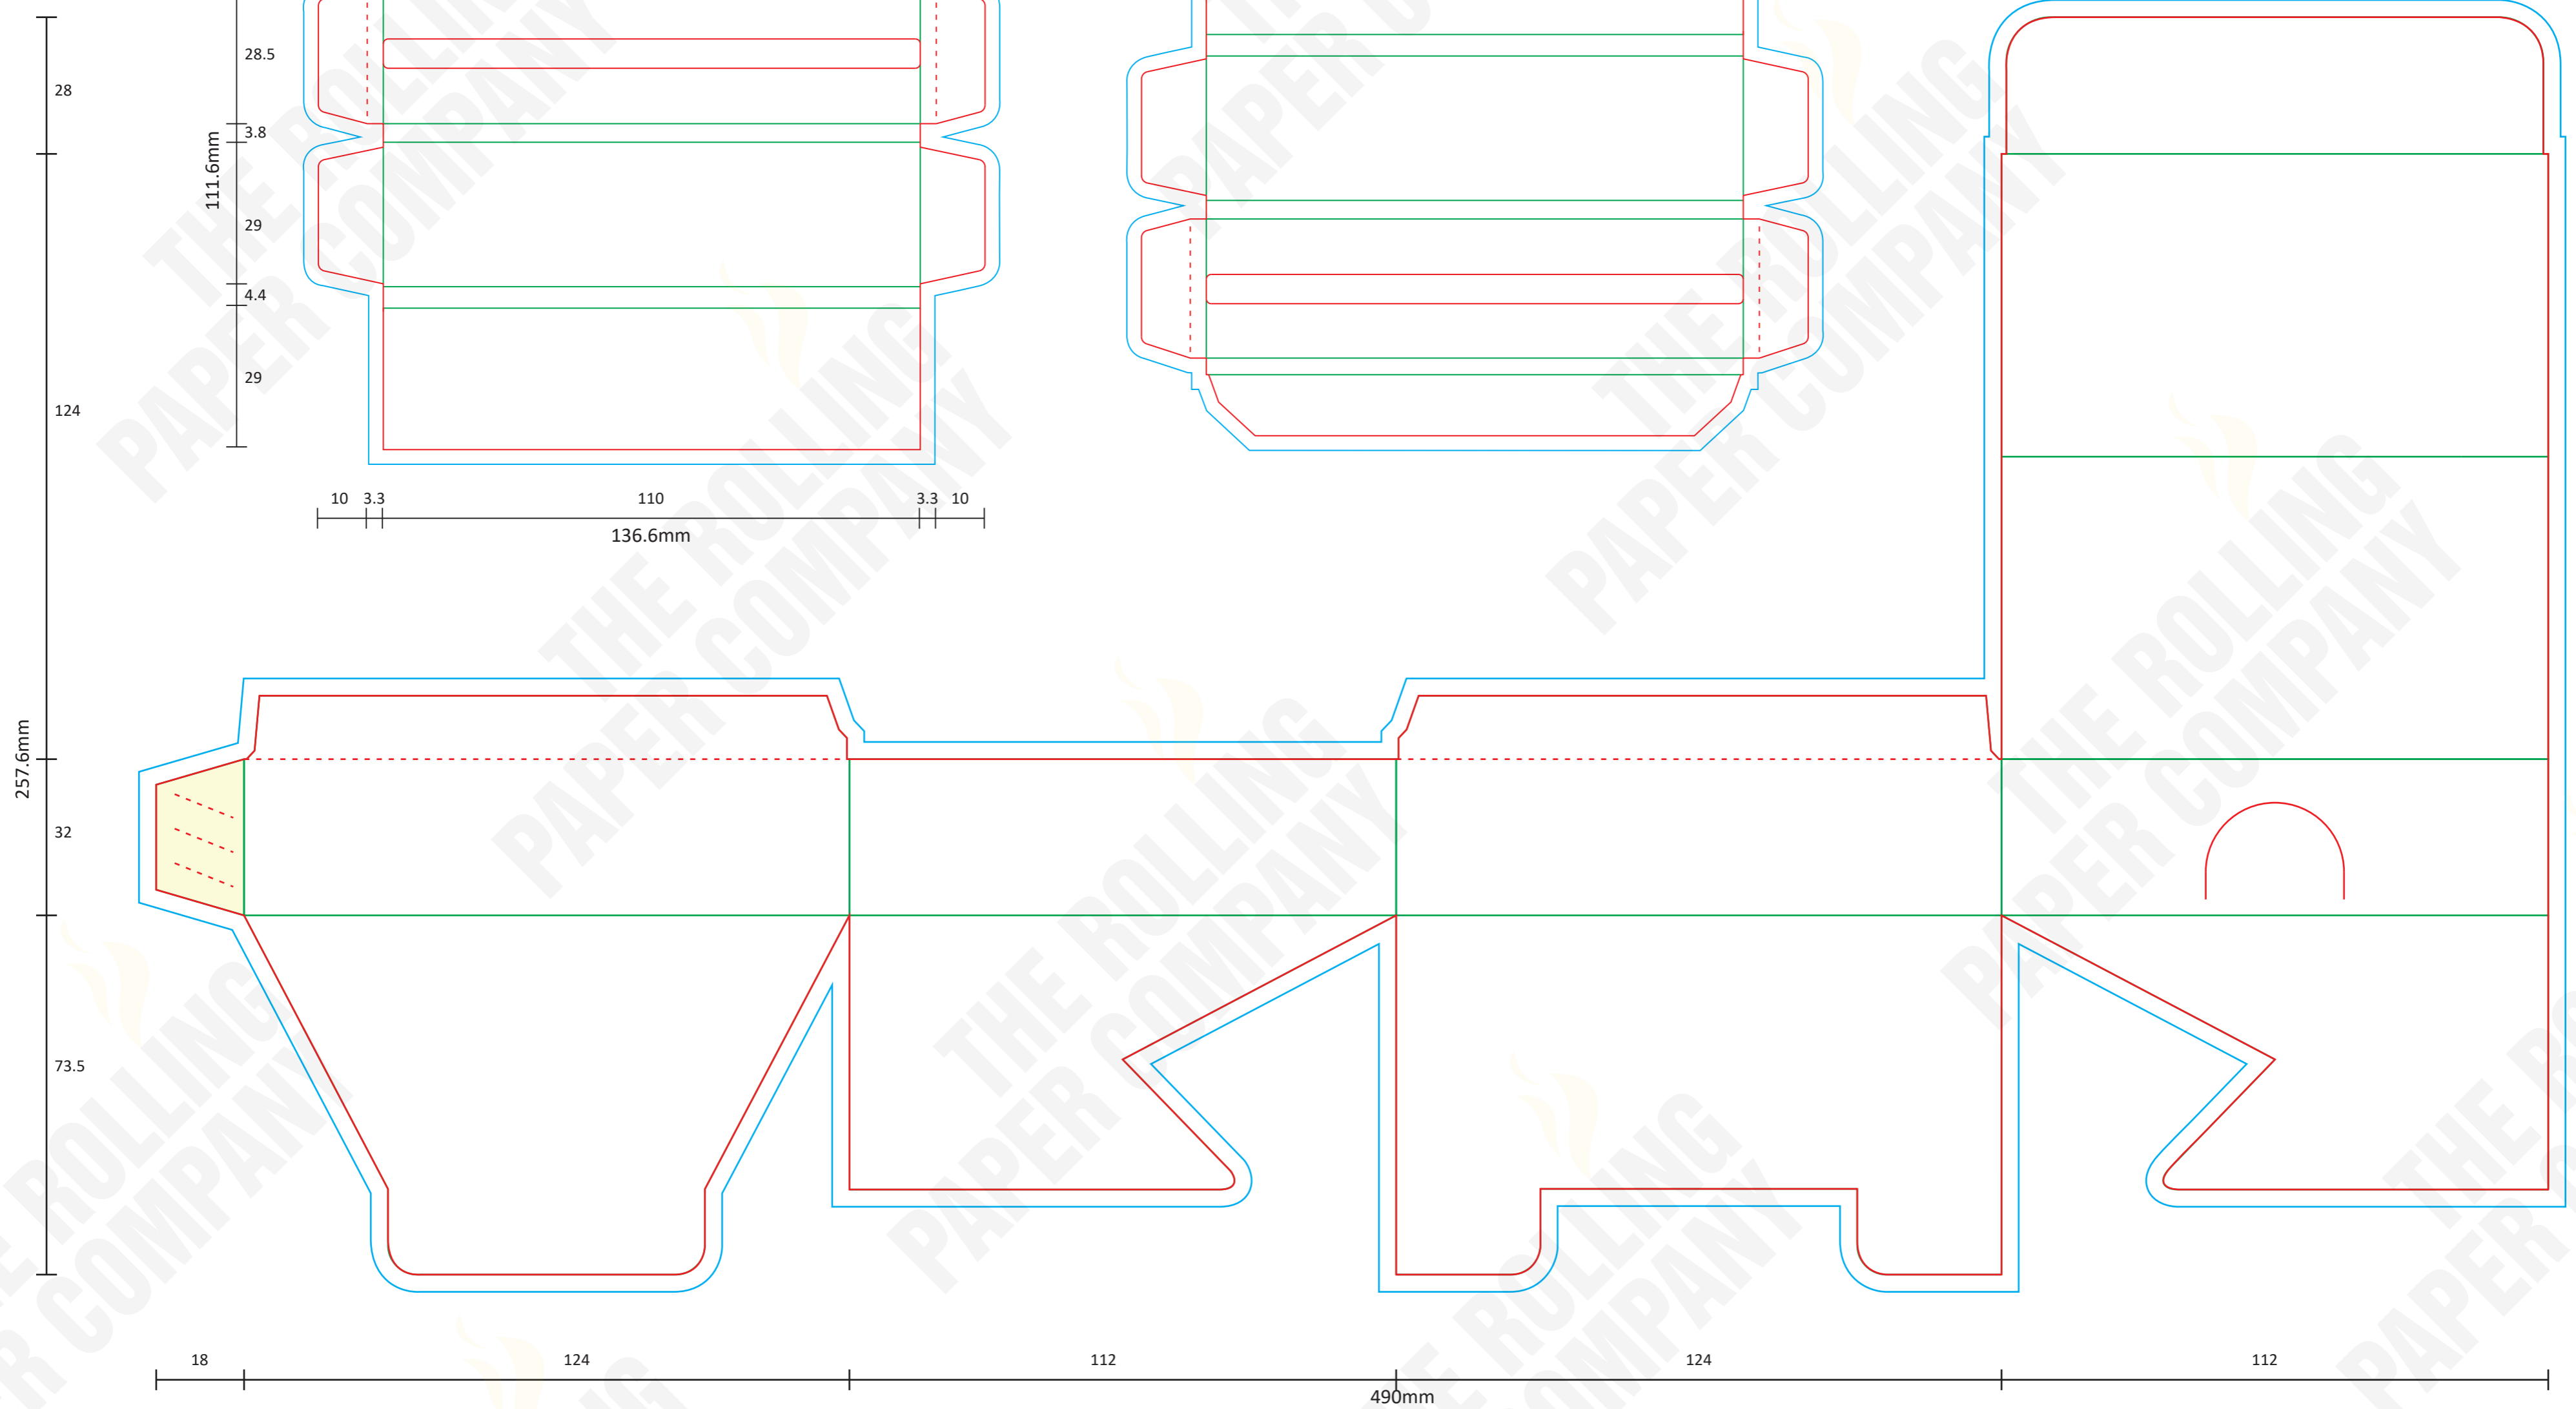

**SPECIAL INSTRUCTIONS**

**FONTS** Supply all fonts with artwork separately  
**IMAGES** All placed images must be 300dpi, 4 color process (CMYK) VECTOR, PSD, TIFF, PNG or JPG, and files must be supplied (not just embedded)  
**BLEED** All images intended to bleed must extend 30mm over the red trim lines to blue line  
**COLOURS** Convert all spot colours (on artworks layer) to CMYK  
**SPECIAL EFFECT** Add a separate layer for Foil / UV / Embossing

**LEGEND**

 : NOT PRINTABLE  
 : TRIM LINE  
 : BLEED AREA  
 : FOLD LINE  
 : PERFORATION  
 : GLUE AREA

**BOOKLET OUTSIDE COVER**

**BOOKLET INSIDE COVER**

**BOB POP DISPLAY [25 BOOKLETS/BOX]**

**COLOURS**