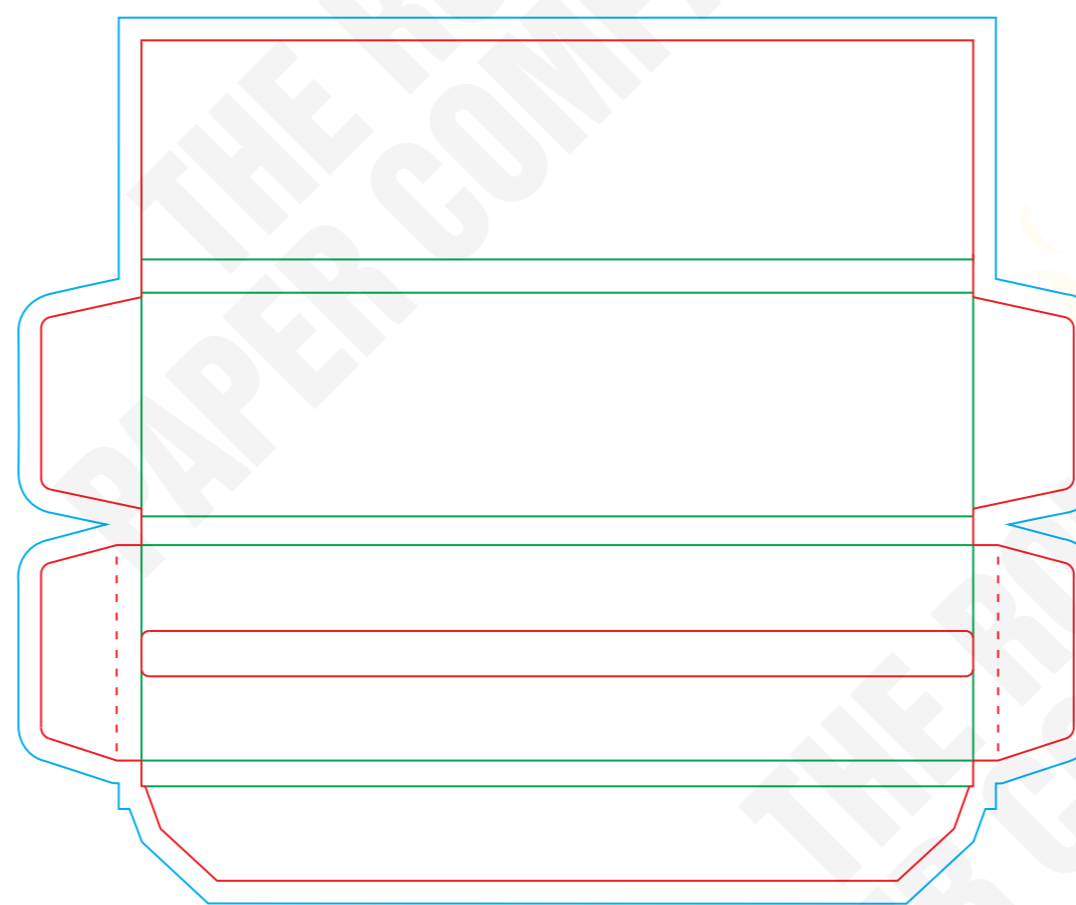

**SPECIAL INSTRUCTIONS**

**FONTS** Supply all fonts with artwork separately  
**IMAGES** All placed images must be 300dpi, 4 color process (CMYK) VECTOR, PSD, TIFF, PNG or JPG, and files must be supplied (not just embedded)  
**BLEED** All images intended to bleed must extend 30mm over the red trim lines to blue line  
**COLOURS** Convert all spot colours (on artworks layer) to CMYK  
**SPECIAL EFFECT** Add a separate layer for Foil / UV / Embossing

**LEGEND**

 : NOT PRINTABLE  
 : TRIM LINE  
 : BLEED AREA  
 : FOLD LINE  
 : PERFORATION  
 : GLUE AREA

**BOOKLET OUTSIDE COVER**

**BOOKLET INSIDE COVER**

**BOB POP DISPLAY [25 BOOKLETS/BOX]**

**COLOURS**