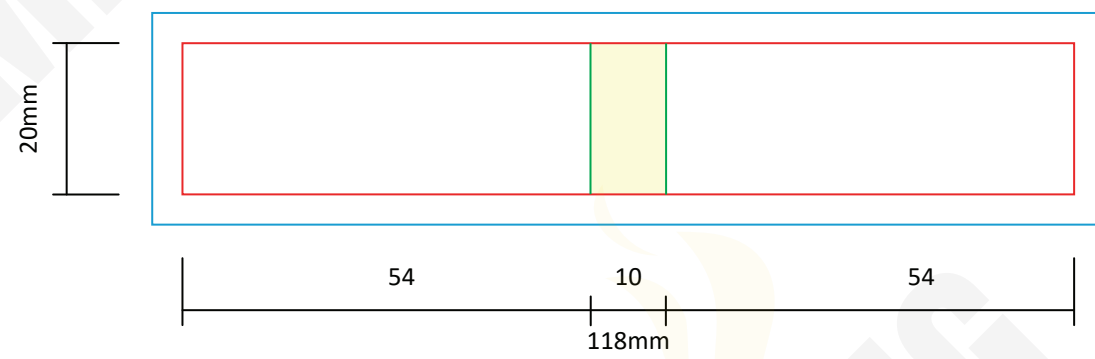

CLIENT
BRAND
PRODUCT PERFORATED TIPS
SIZE 54 x 20 MM - 50 TIPS - 50 BOOKLETS/BOX
FINISH

GRAPHIC DESIGNER
DATE
REVISION NO

SPECIAL INSTRUCTIONS

FONTS Supply all fonts with artwork separately
IMAGES All placed images must be 300dpi, 4 color process (CMYK) VECTOR, PSD, TIFF, PNG or JPG, and files must be supplied (not just embedded)
BLEED All images intended to bleed must extend 30mm over the red trim lines to blue line
COLOURS Convert all spot colours (on artworks layer) to CMYK
SPECIAL EFFECT Add a separate layer for Foil / UV / Embossing

LEGEND

 : NOT PRINTABLE
 : TRIM LINE
 : BLEED AREA
 : FOLD LINE
 : PERFORATION
 : GLUE AREA

BOOKLET OUTSIDE COVER - 50 TIPS [4 COLOR CMYK]

FILTER TIPS

COLOURS

SPECIAL