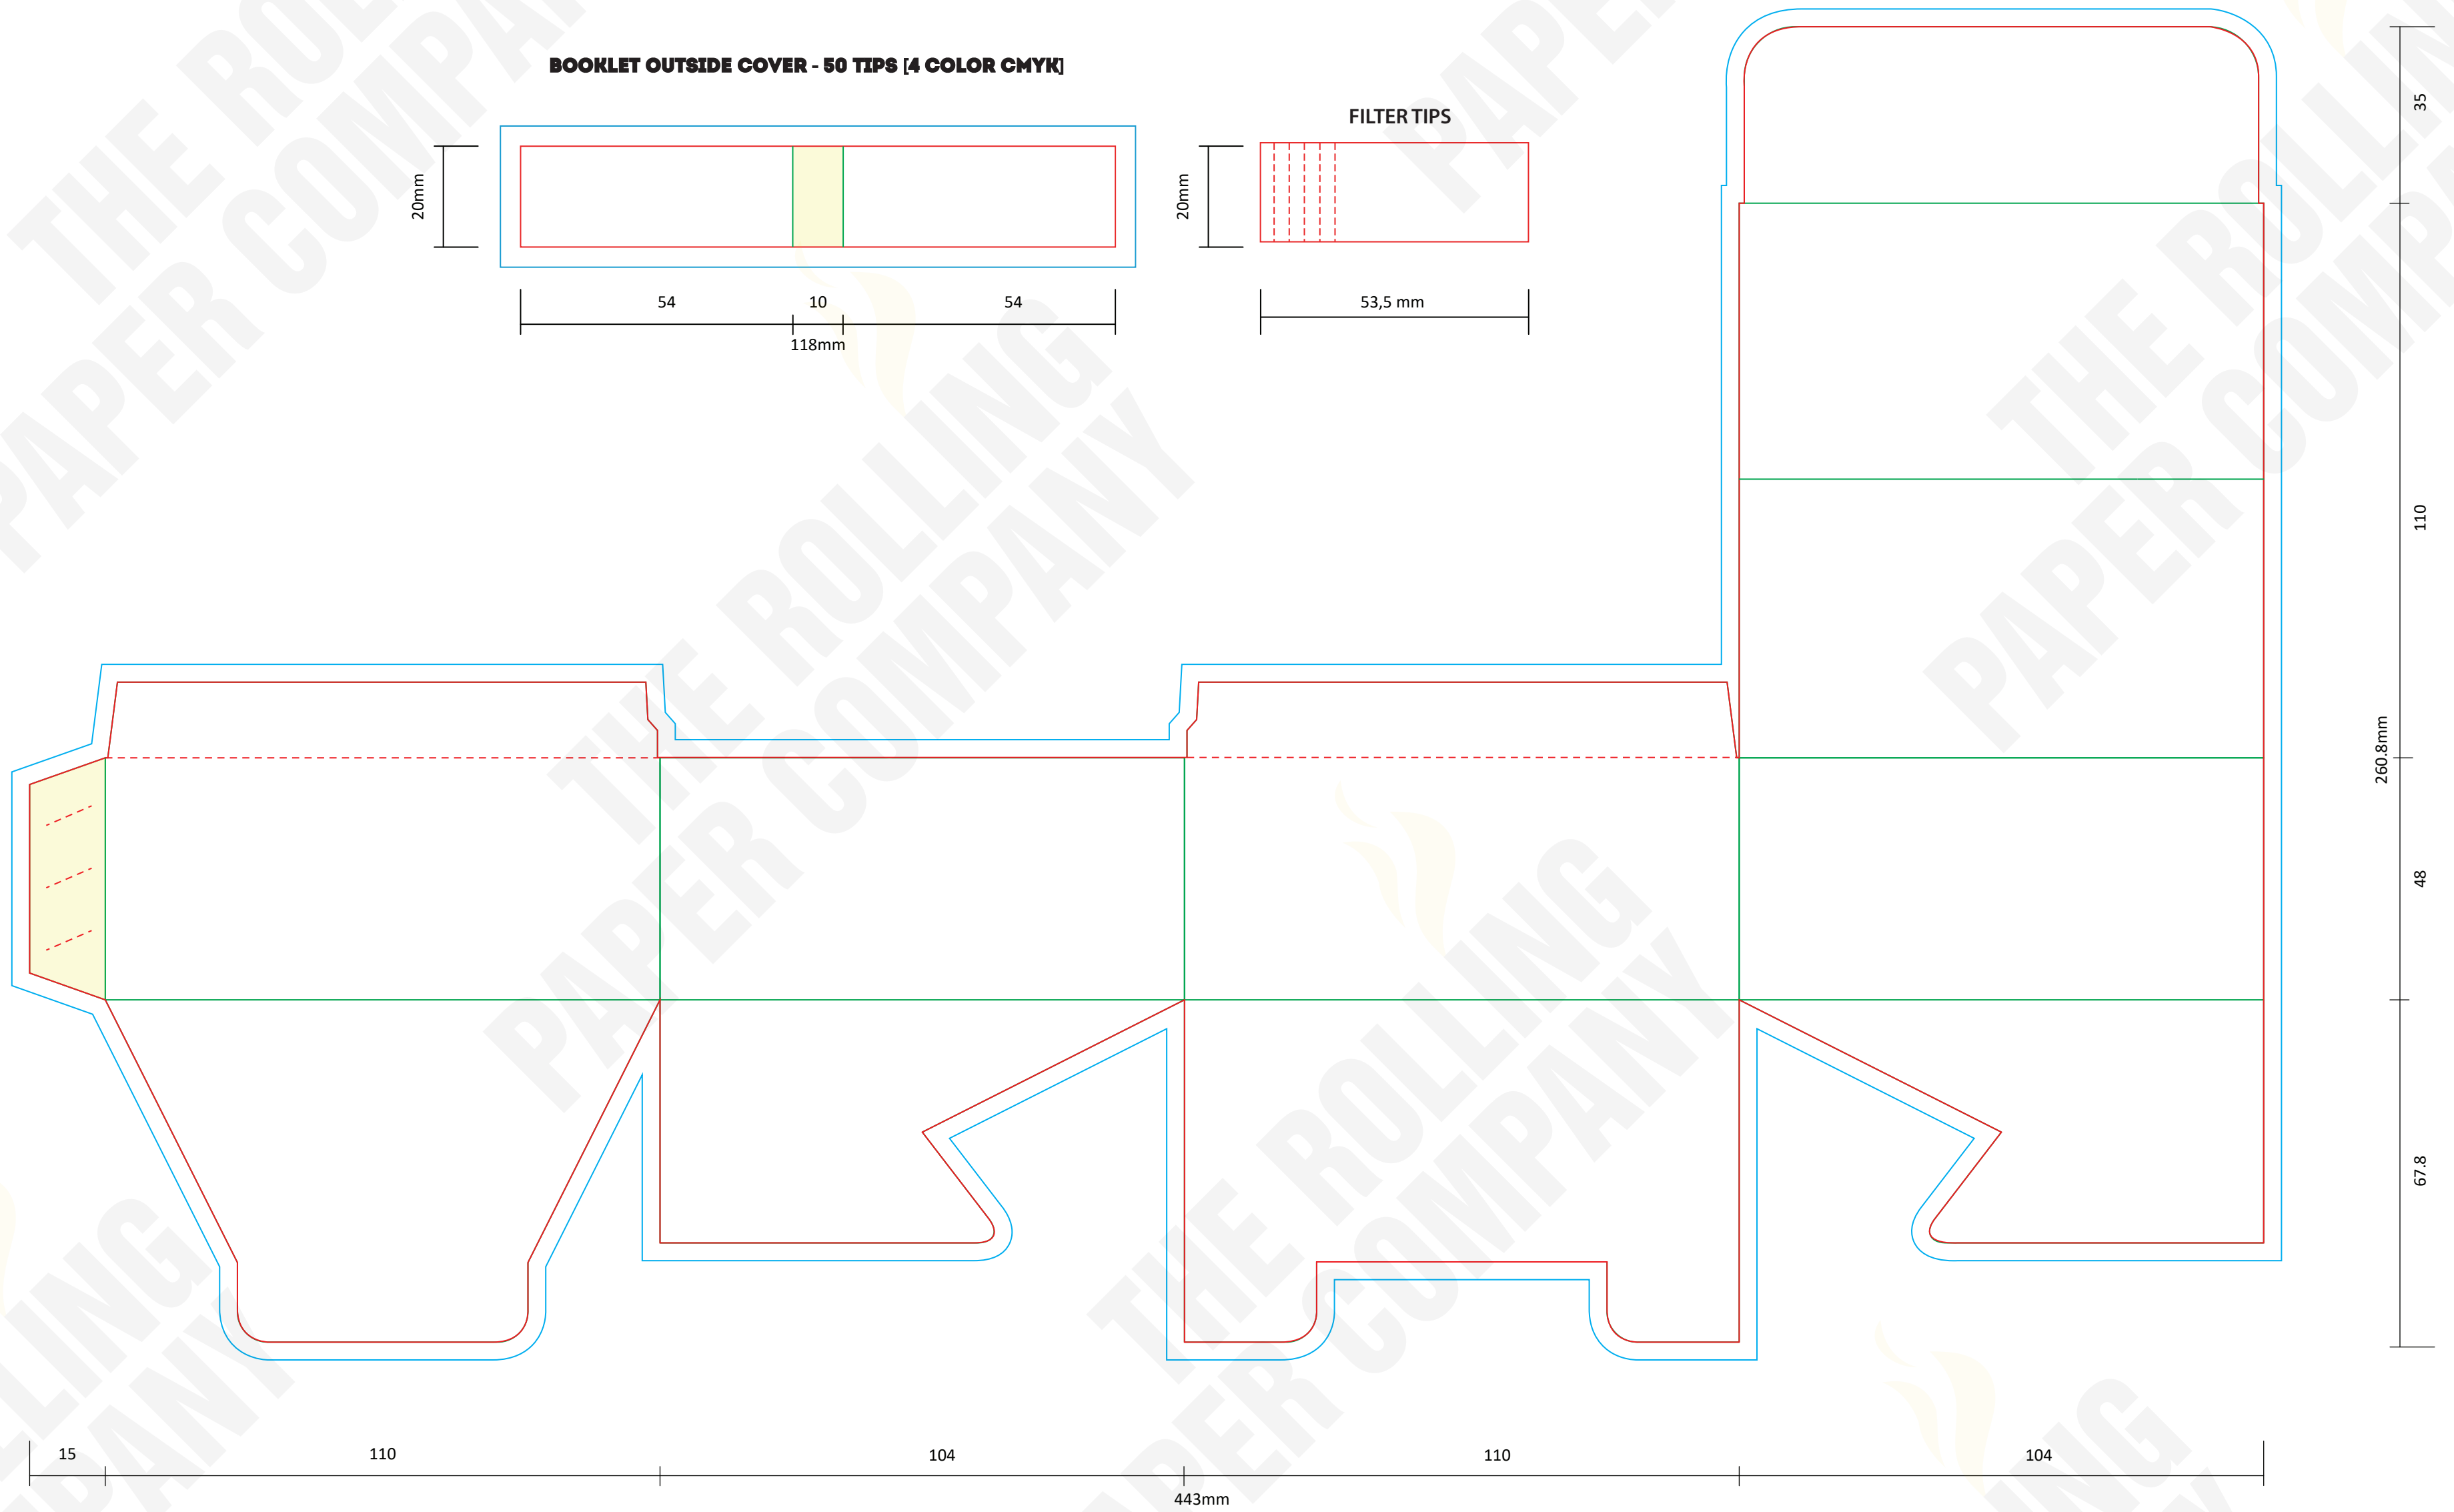

CLIENT
BRAND
PRODUCT PERFORATED TIPS
SIZE 54 x 20 MM - 50 TIPS - 50 BOOKLETS/BOX
FINISH

GRAPHIC DESIGNER
DATE
REVISION NO

SPECIAL INSTRUCTIONS

FONTS Supply all fonts with artwork separately
IMAGES All placed images must be 300dpi, 4 color process (CMYK) VECTOR, PSD, TIFF, PNG or JPG, and files must be supplied (not just embedded)
BLEED All images intended to bleed must extend 30mm over the red trim lines to blue line
COLOURS Convert all spot colours (on artworks layer) to CMYK
SPECIAL EFFECT Add a separate layer for Foil / UV / Embossing

LEGEND

 : NOT PRINTABLE
 : TRIM LINE
 : BLEED AREA
 : FOLD LINE
 : PERFORATION
 : GLUE AREA

BOOKLET OUTSIDE COVER - 50 TIPS [4 COLOR CMYK]

FILTER TIPS

COLOURS

SPECIAL