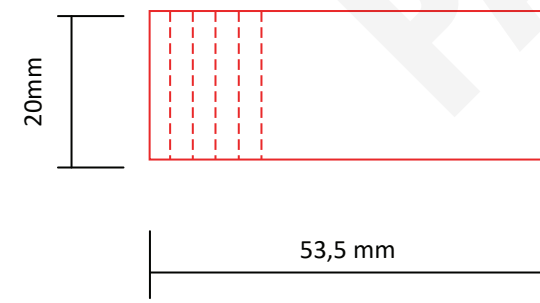

CLIENT
BRAND
PRODUCT PERFORATED TIPS
SIZE 54 x 20 MM - 50 TIPS - 50 BOOKLETS/BOX
FINISH

GRAPHIC DESIGNER
DATE
REVISION NO

SPECIAL INSTRUCTIONS

FONTS Supply all fonts with artwork separately
IMAGES All placed images must be 300dpi, 4 color process (CMYK) VECTOR, PSD, TIFF, PNG or JPG, and files must be supplied (not just embedded)
BLEED All images intended to bleed must extend 30mm over the red trim lines to blue line
COLOURS Convert all spot colours (on artworks layer) to CMYK
SPECIAL EFFECT Add a separate layer for Foil / UV / Embossing

LEGEND

 : NOT PRINTABLE
 : TRIM LINE
 : BLEED AREA
 : FOLD LINE
 : PERFORATION
 : GLUE AREA

BOOKLET OUTSIDE COVER - 50 TIPS [4 COLOR CMYK]

FILTER TIPS

COLOURS

SPECIAL