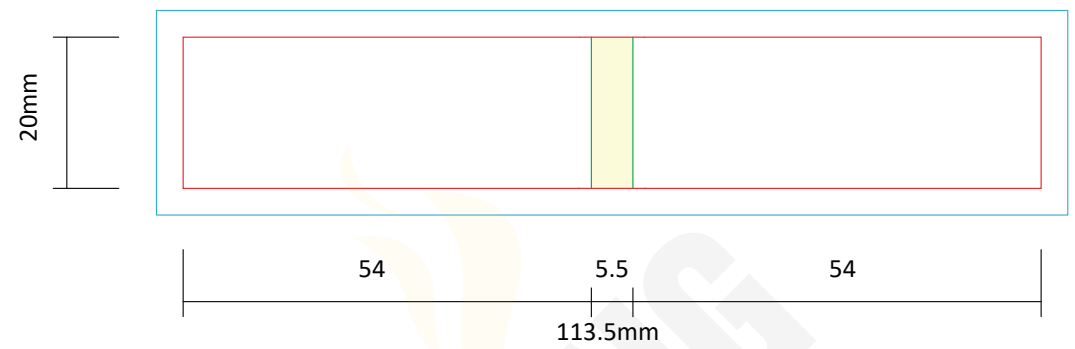

CLIENT
BRAND
PRODUCT PERFORATED TIPS
SIZE 20 x 54 MM - 33 TIPS - 50 BOOKLETS/BOX
FINISH

GRAPHIC DESIGNER
DATE
REVISION NO

SPECIAL INSTRUCTIONS

FONTS Supply all fonts with artwork separately
IMAGES All placed images must be 300dpi, 4 color process (CMYK) VECTOR, PSD, TIFF, PNG or JPG, and files must be supplied (not just embedded)
BLEED All images intended to bleed must extend 30mm over the red trim lines to blue line
COLOURS Convert all spot colours (on artworks layer) to CMYK
SPECIAL EFFECT Add a separate layer for Foil / UV / Embossing

LEGEND

 : NOT PRINTABLE
 : TRIM LINE
 : BLEED AREA
 : FOLD LINE
 : PERFORATION
 : GLUE AREA

BOX POP DISPLAY (50 BOOKLETS) [4 COLOR-CMYK]

BOOKLET OUTSIDE COVER (33 TIPS) [4 COLOR-CMYK]

COLOURS **SPECIAL**