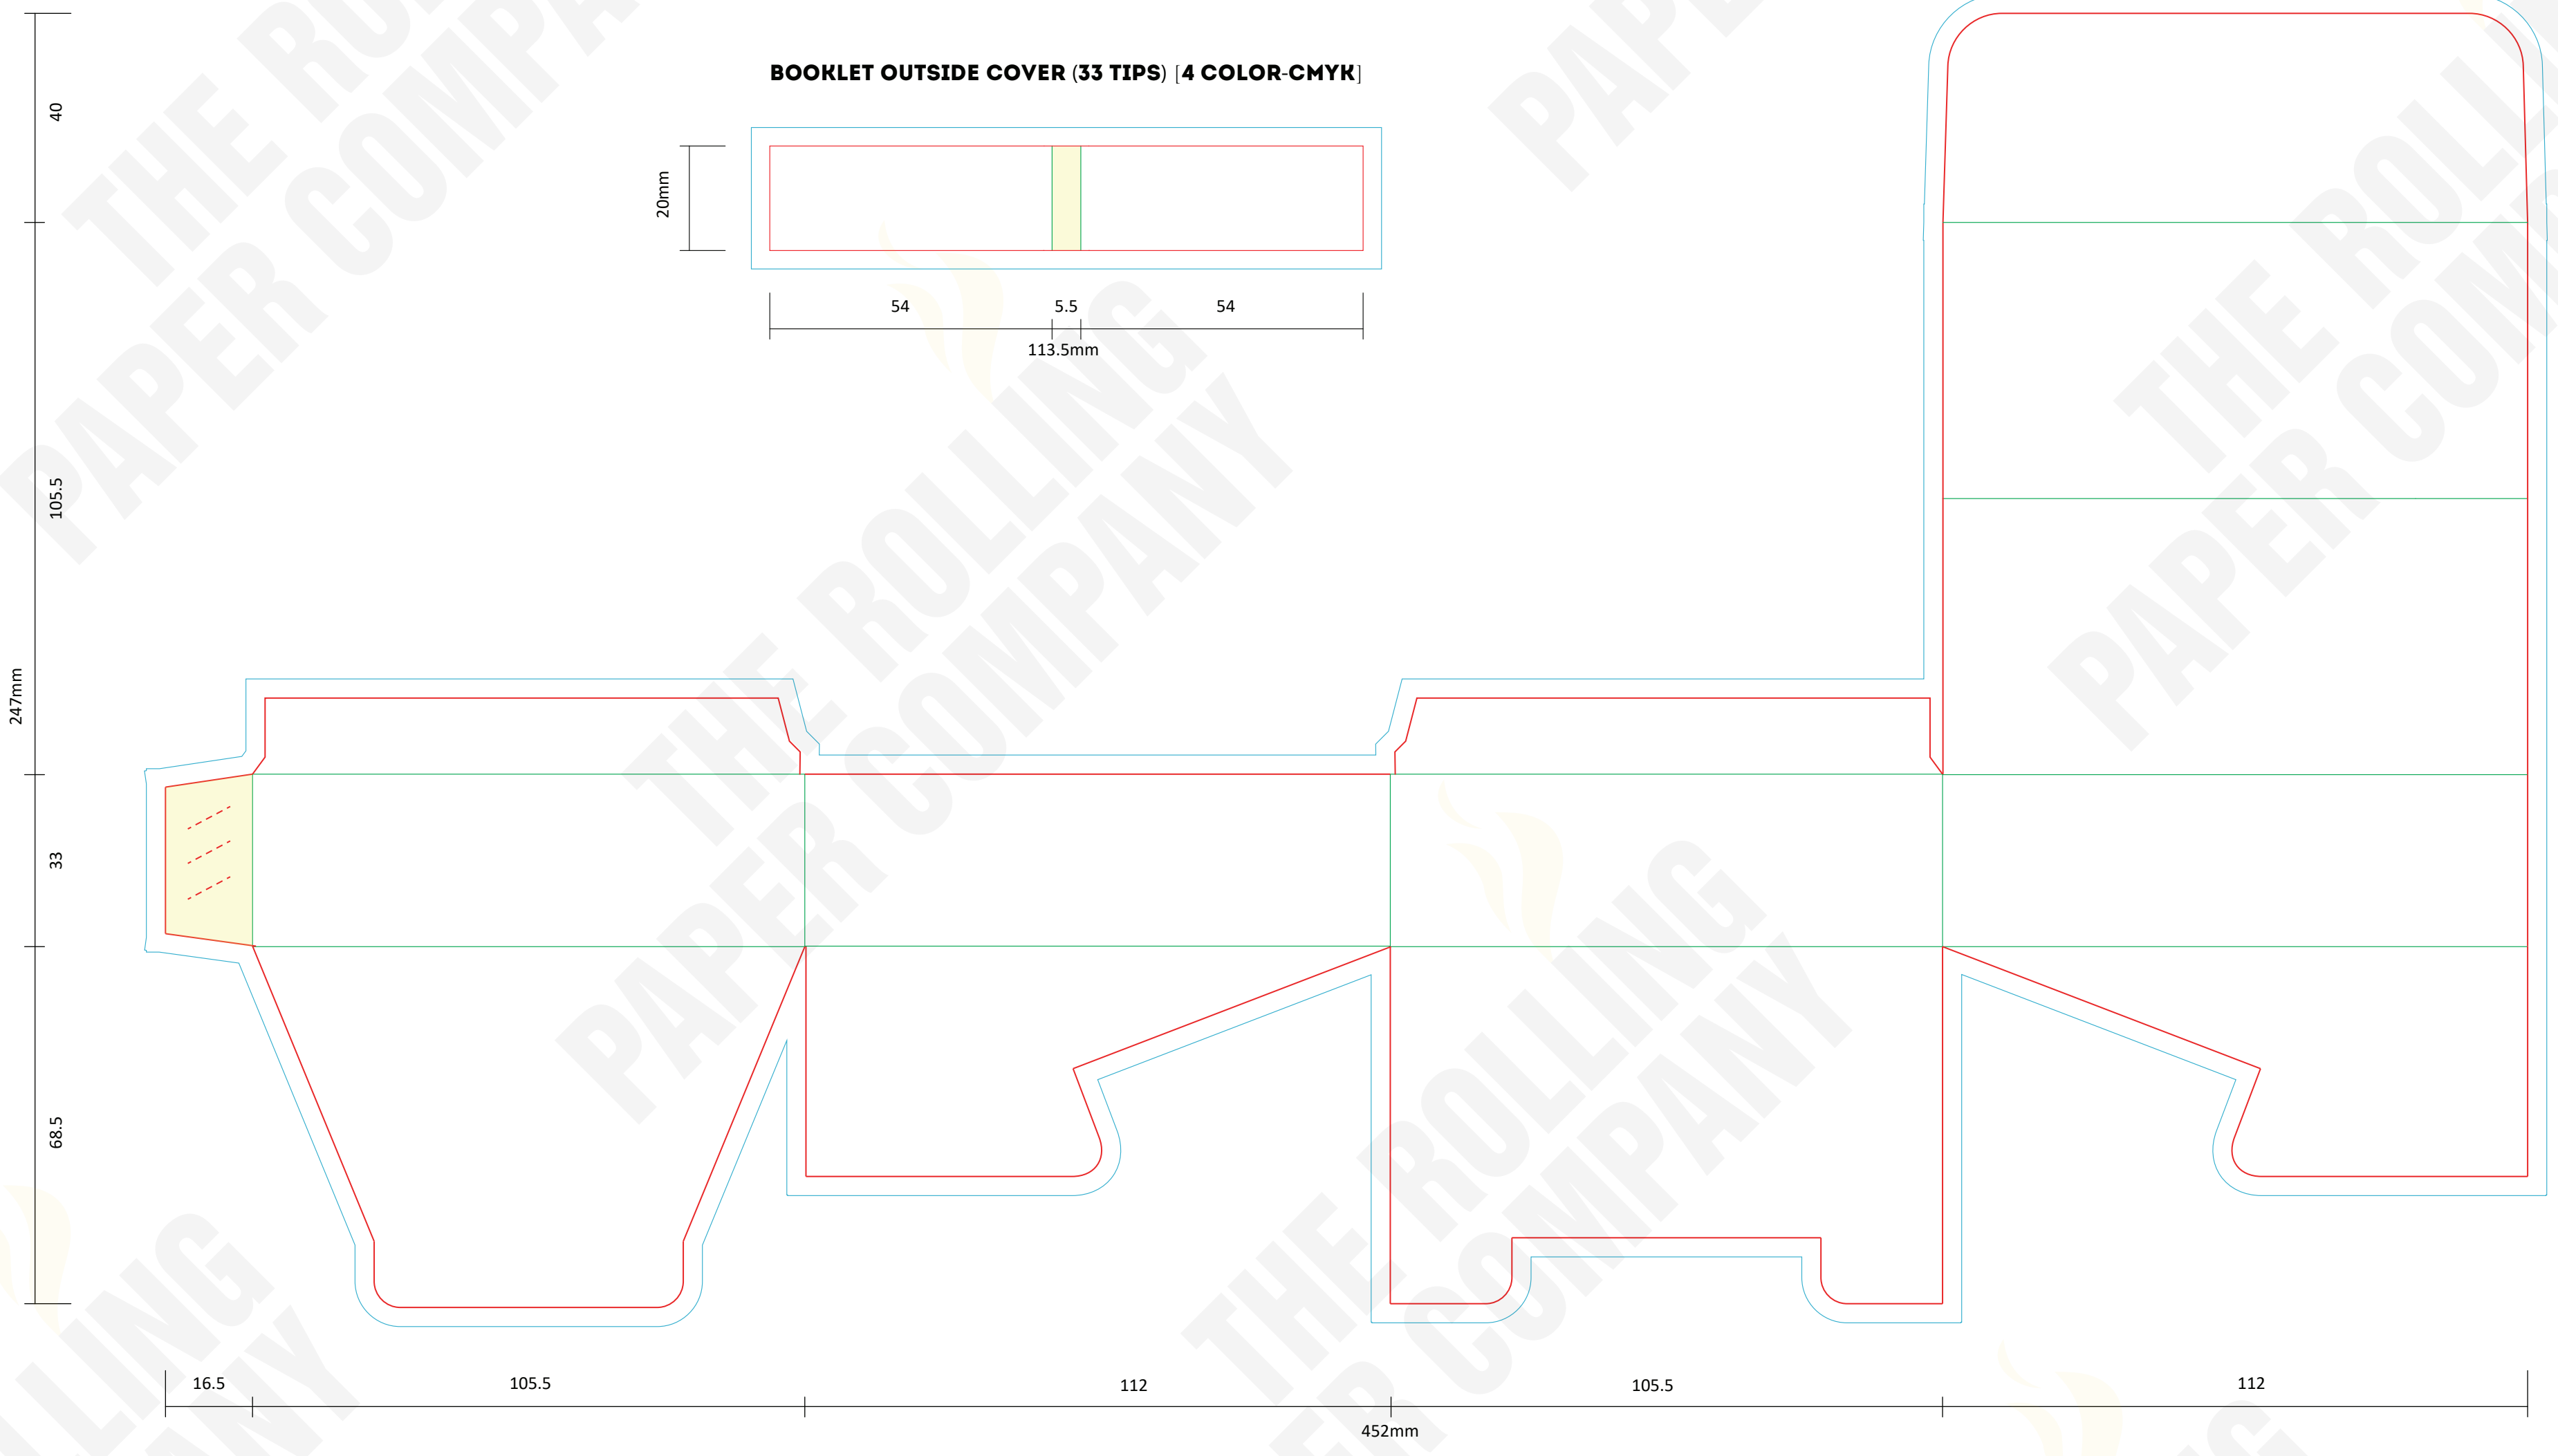

CLIENT
BRAND
PRODUCT PERFORATED TIPS
SIZE 20 x 54 MM - 33 TIPS - 50 BOOKLETS/BOX
FINISH

GRAPHIC DESIGNER
DATE
REVISION NO

SPECIAL INSTRUCTIONS

FONTS Supply all fonts with artwork separately
IMAGES All placed images must be 300dpi, 4 color process (CMYK) VECTOR, PSD, TIFF, PNG or JPG, and files must be supplied (not just embedded)
BLEED All images intended to bleed must extend 30mm over the red trim lines to blue line
COLOURS Convert all spot colours (on artworks layer) to CMYK
SPECIAL EFFECT Add a separate layer for Foil / UV / Embossing

LEGEND

 : NOT PRINTABLE
 : TRIM LINE
 : BLEED AREA
 : FOLD LINE
 : PERFORATION
 : GLUE AREA

BOX POP DISPLAY (50 BOOKLETS) [4 COLOR-CMYK]

BOOKLET OUTSIDE COVER (33 TIPS) [4 COLOR-CMYK]

COLOURS **SPECIAL**