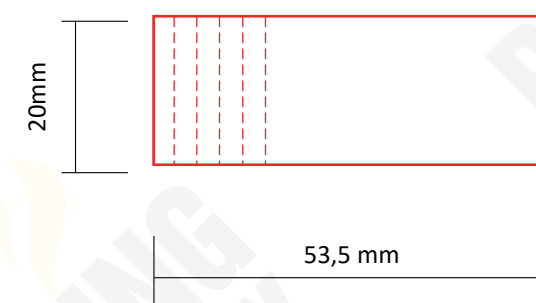

CLIENT
BRAND
PRODUCT FILTER TIP BOOKS
SIZE 20X53.5 MM
FINISH

GRAPHIC DESIGNER
DATE
REVISION NO

SPECIAL INSTRUCTIONS

FONTS Supply all fonts with artwork separately
IMAGES All placed images must be 300dpi, 4 color process (CMYK) VECTOR, PSD, TIFF, PNG or JPG, and files must be supplied (not just embedded)
BLEED All images intended to bleed must extend 30mm over the red trim lines to blue line
COLOURS Convert all spot colours (on artworks layer) to CMYK
SPECIAL EFFECT Add a separate layer for Foil / UV / Embossing

LEGEND

 : NOT PRINTABLE
 : TRIM LINE
 : BLEED AREA
 : FOLD LINE
 : PERFORATION
 : GLUE AREA

BOOKLET OUTSIDE COVER - 50 TIPS [4 COLOR CMYK]

FILTER TIPS

COLOURS

SPECIAL