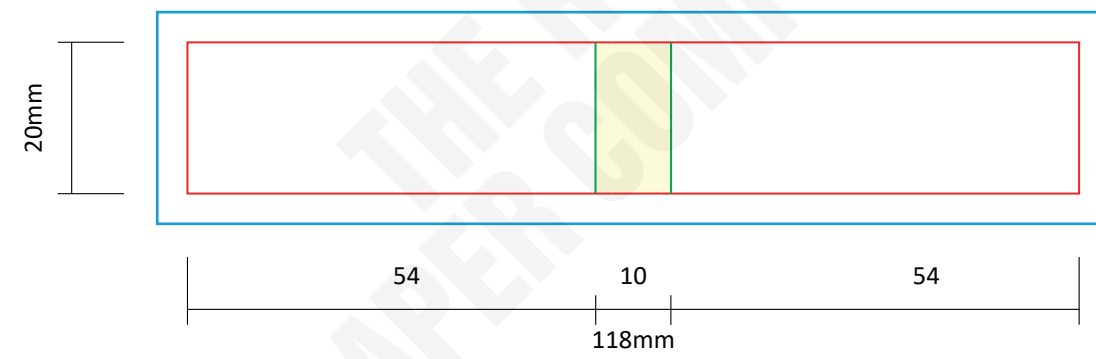

CLIENT
BRAND
PRODUCT FILTER TIP BOOKS
SIZE 20X53.5 MM
FINISH

GRAPHIC DESIGNER
DATE
REVISION NO

SPECIAL INSTRUCTIONS

FONTS Supply all fonts with artwork separately
IMAGES All placed images must be 300dpi, 4 color process (CMYK) VECTOR, PSD, TIFF, PNG or JPG, and files must be supplied (not just embedded)
BLEED All images intended to bleed must extend 30mm over the red trim lines to blue line
COLOURS Convert all spot colours (on artworks layer) to CMYK
SPECIAL EFFECT Add a separate layer for Foil / UV / Embossing

LEGEND

 : NOT PRINTABLE
 : TRIM LINE
 : BLEED AREA
 : FOLD LINE
 : PERFORATION
 : GLUE AREA

BOOKLET OUTSIDE COVER - 50 TIPS [4 COLOR CMYK]

FILTER TIPS

COLOURS

SPECIAL