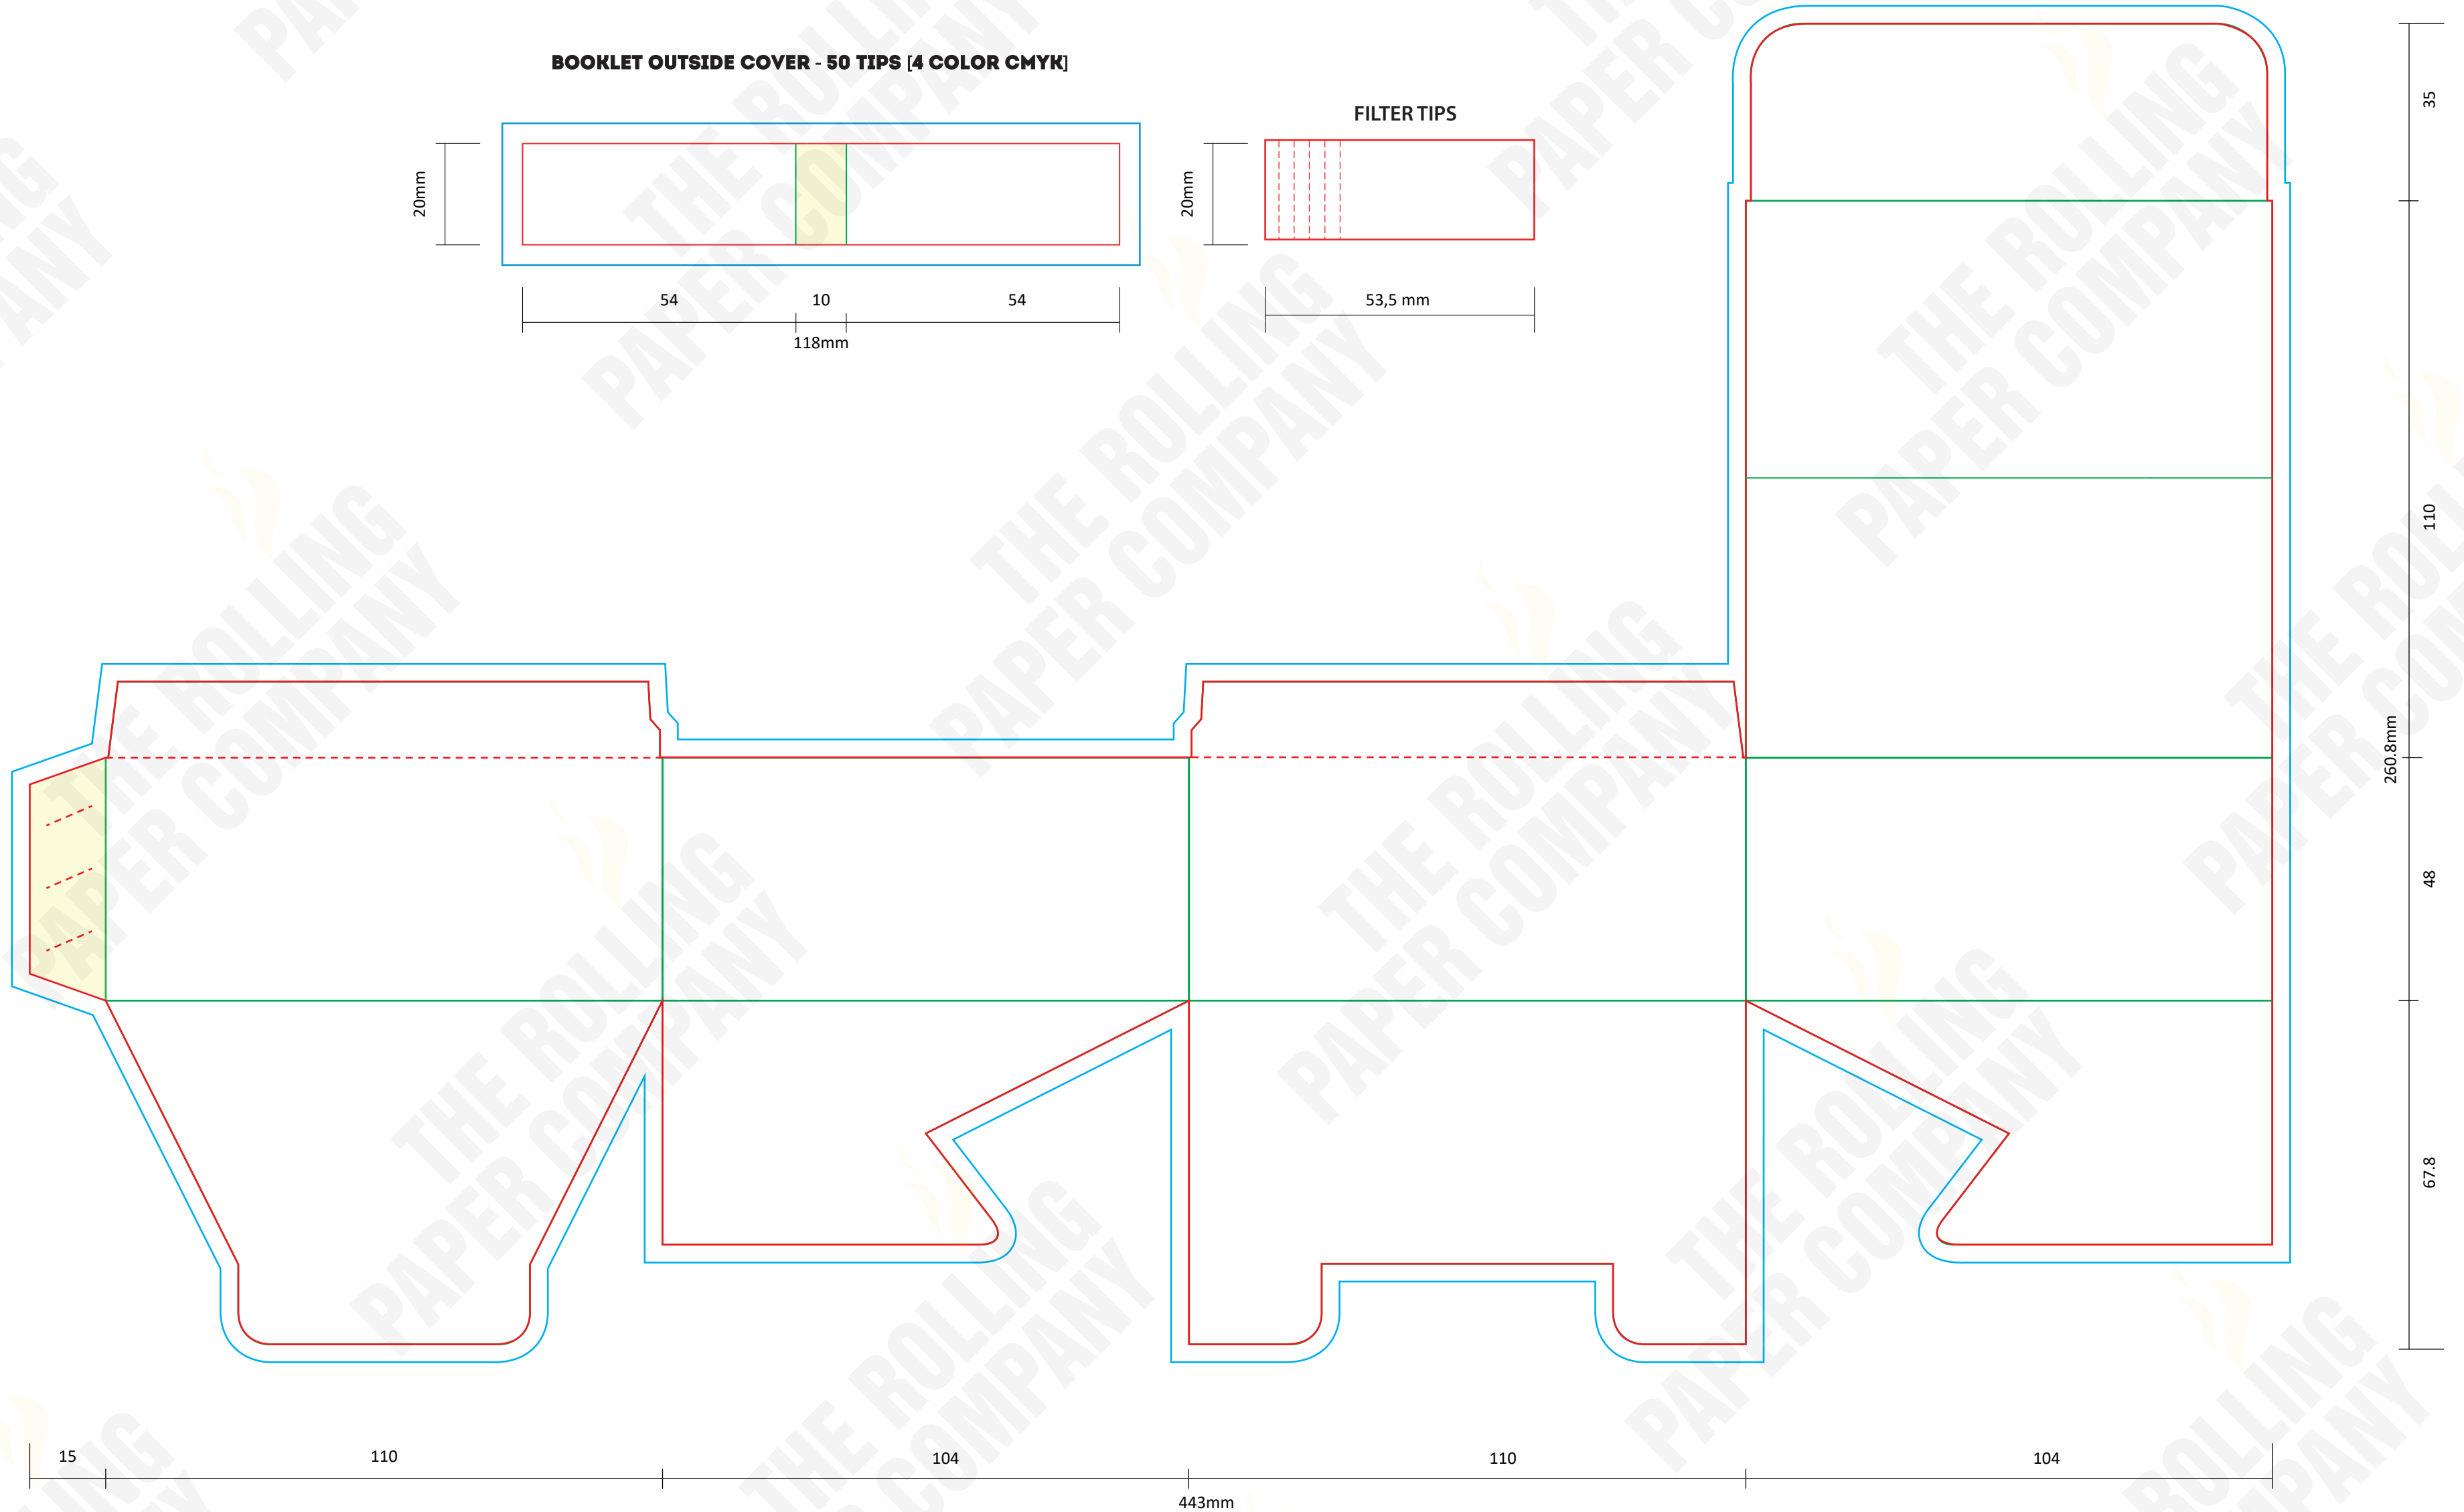

CLIENT
BRAND
PRODUCT FILTER TIP BOOKS
SIZE 20X53.5 MM
FINISH

GRAPHIC DESIGNER
DATE
REVISION NO

SPECIAL INSTRUCTIONS

FONTS Supply all fonts with artwork separately
IMAGES All placed images must be 300dpi, 4 color process (CMYK) VECTOR, PSD, TIFF, PNG or JPG, and files must be supplied (not just embedded)
BLEED All images intended to bleed must extend 30mm over the red trim lines to blue line
COLOURS Convert all spot colours (on artworks layer) to CMYK
SPECIAL EFFECT Add a separate layer for Foil / UV / Embossing

LEGEND

 : NOT PRINTABLE
 : TRIM LINE
 : BLEED AREA
 : FOLD LINE
 : PERFORATION
 : GLUE AREA

BOOKLET OUTSIDE COVER - 50 TIPS [4 COLOR CMYK]

FILTER TIPS

COLOURS

SPECIAL