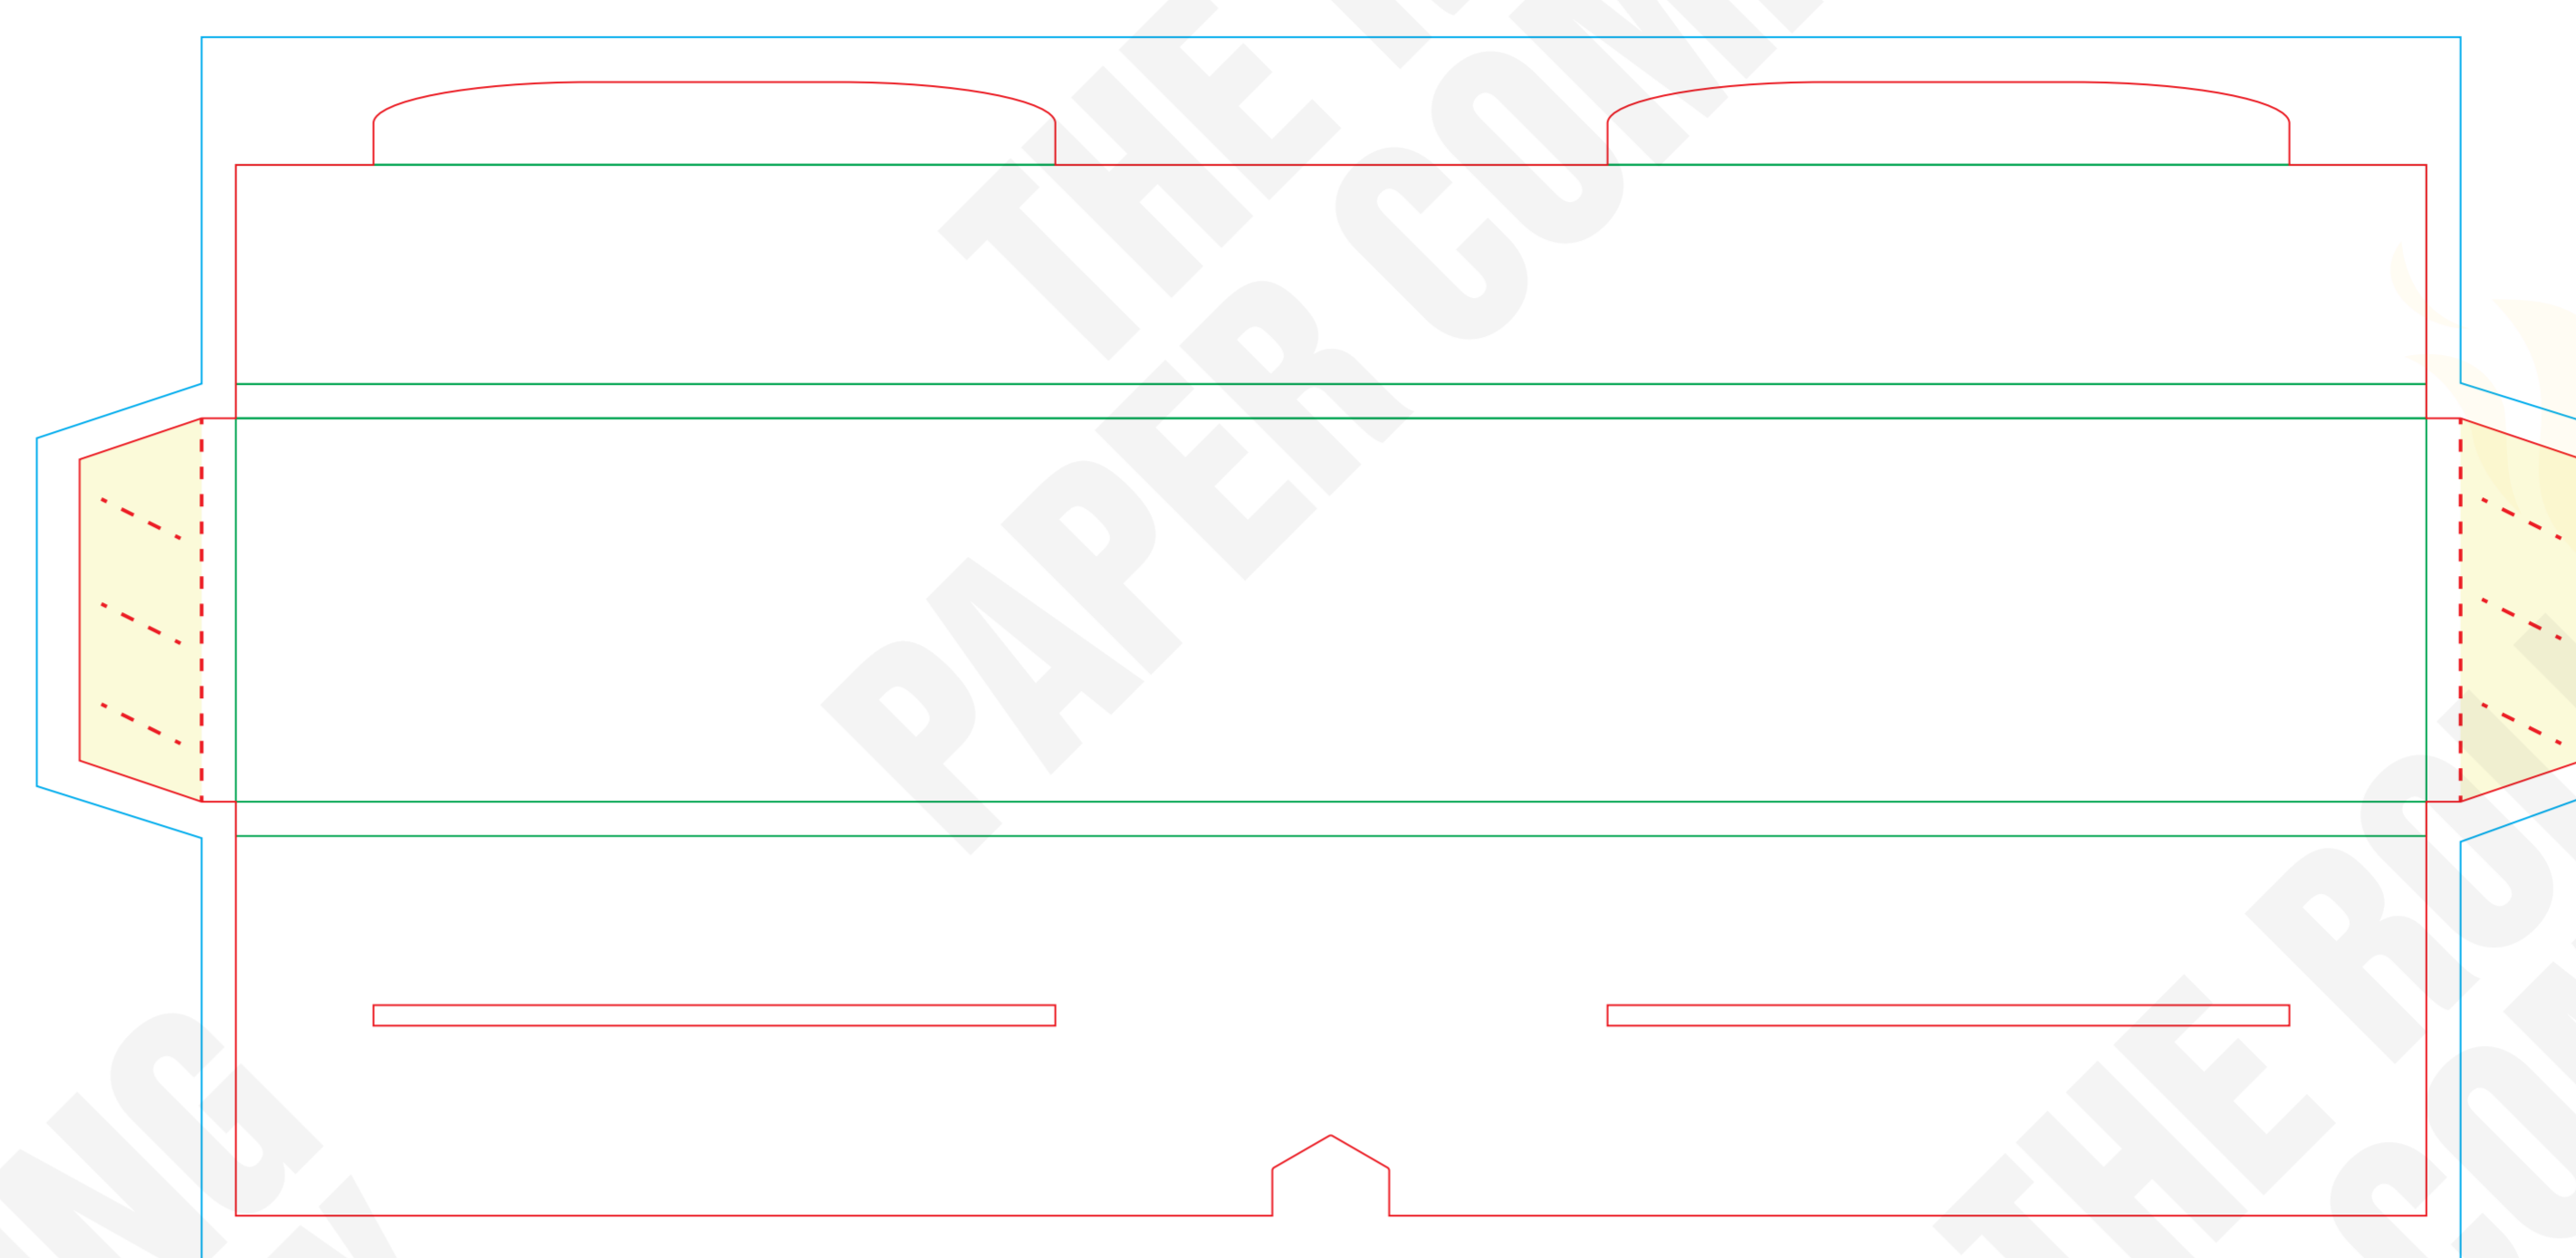

CLIENT
BRAND
PRODUCT PARTY SIZE
SIZE 12 INCH - 20 LEAVES - 20 BOOKLETS
FINISH

GRAPHIC DESIGNER
DATE
REVISION NO

SPECIAL INSTRUCTIONS

FONTS Supply all fonts with artwork separately
IMAGES All placed images must be 300dpi, 4 color process (CMYK) VECTOR, PSD, TIFF, PNG or JPG, and files must be supplied (not just embedded)
BLEED All images intended to bleed must extend 30mm over the red trim lines to blue line
COLOURS Convert all spot colours (on artworks layer) to CMYK
SPECIAL EFFECT Add a separate layer for Foil / UV / Embossing

LEGEND

 : NOT PRINTABLE
 : TRIM LINE
 : BLEED AREA
 : FOLD LINE
 : PERFORATION
 : GLUE AREA

BOOKLET OUTSIDE - 20 LEAVES

BOOKLET INSIDE - 20 LEAVES

DISPLAY BOX - 20 PACKS/BOX

COLOURS

SPECIAL