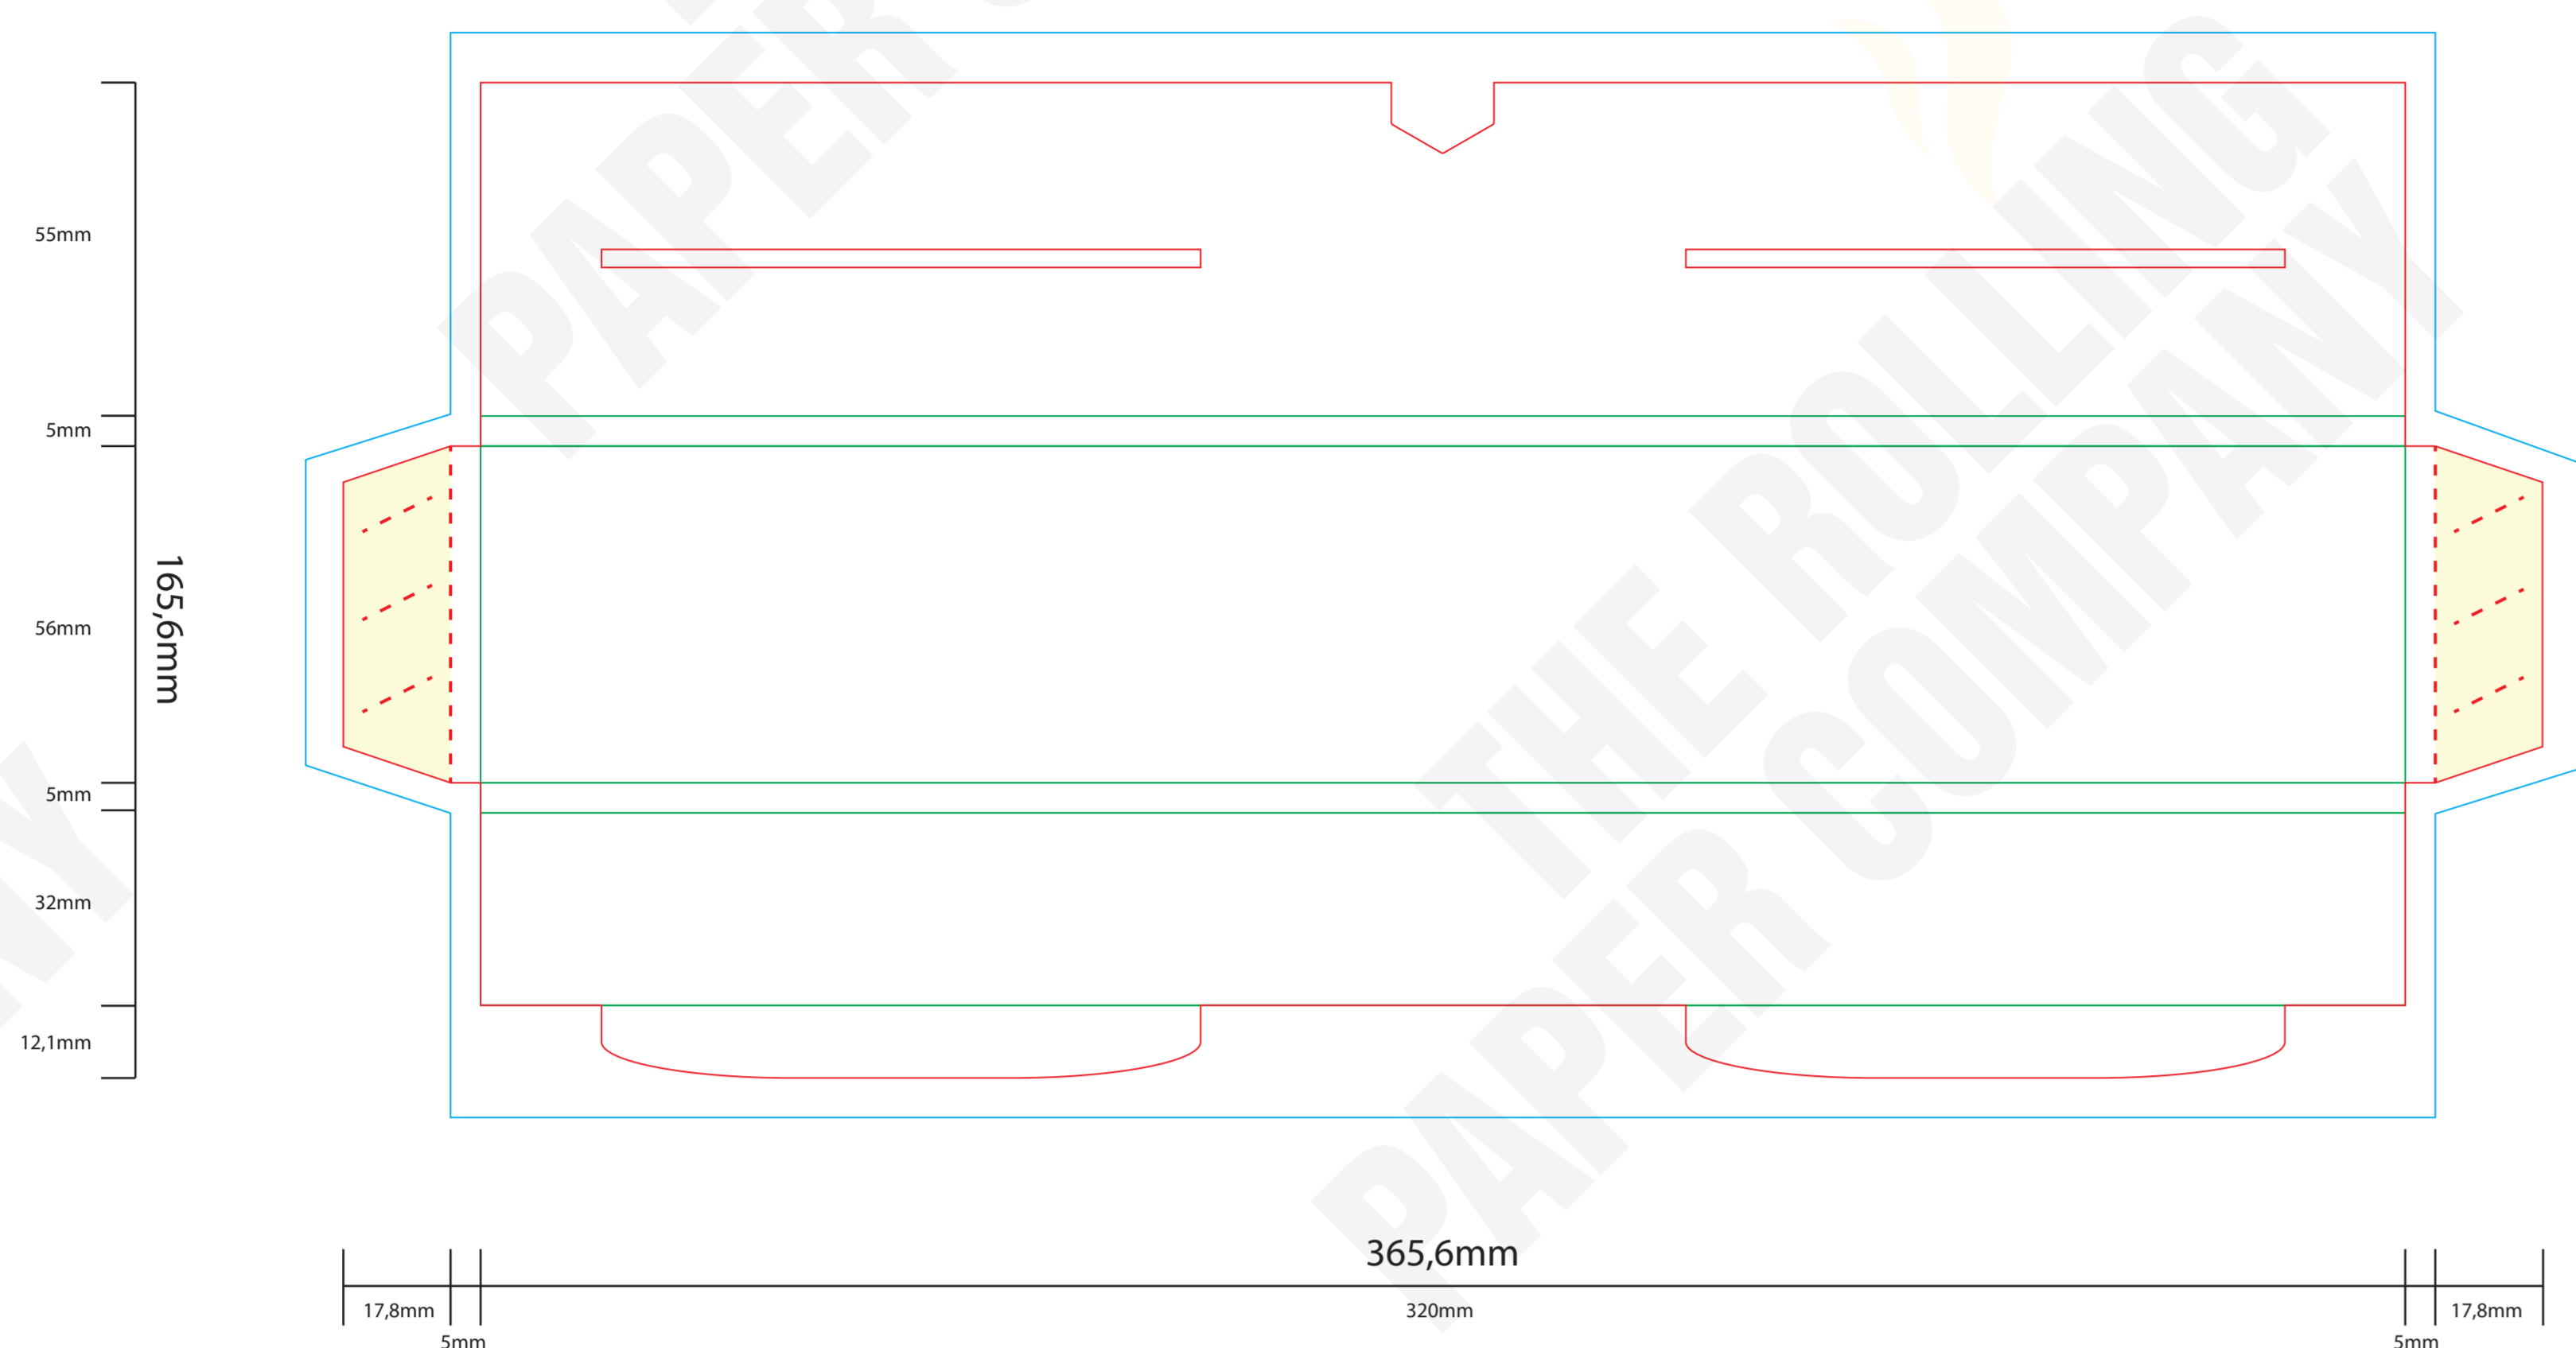

CLIENT
BRAND
PRODUCT PARTY SIZE
SIZE 12 INCH - 20 LEAVES - 20 BOOKLETS
FINISH

GRAPHIC DESIGNER
DATE
REVISION NO

SPECIAL INSTRUCTIONS

FONTS Supply all fonts with artwork separately
IMAGES All placed images must be 300dpi, 4 color process (CMYK) VECTOR, PSD, TIFF, PNG or JPG, and files must be supplied (not just embedded)
BLEED All images intended to bleed must extend 30mm over the red trim lines to blue line
COLOURS Convert all spot colours (on artworks layer) to CMYK
SPECIAL EFFECT Add a separate layer for Foil / UV / Embossing

LEGEND

 : NOT PRINTABLE
 : TRIM LINE
 : BLEED AREA
 : FOLD LINE
 : PERFORATION
 : GLUE AREA

BOOKLET OUTSIDE - 20 LEAVES

BOOKLET INSIDE - 20 LEAVES

DISPLAY BOX - 20 PACKS/BOX

COLOURS

SPECIAL