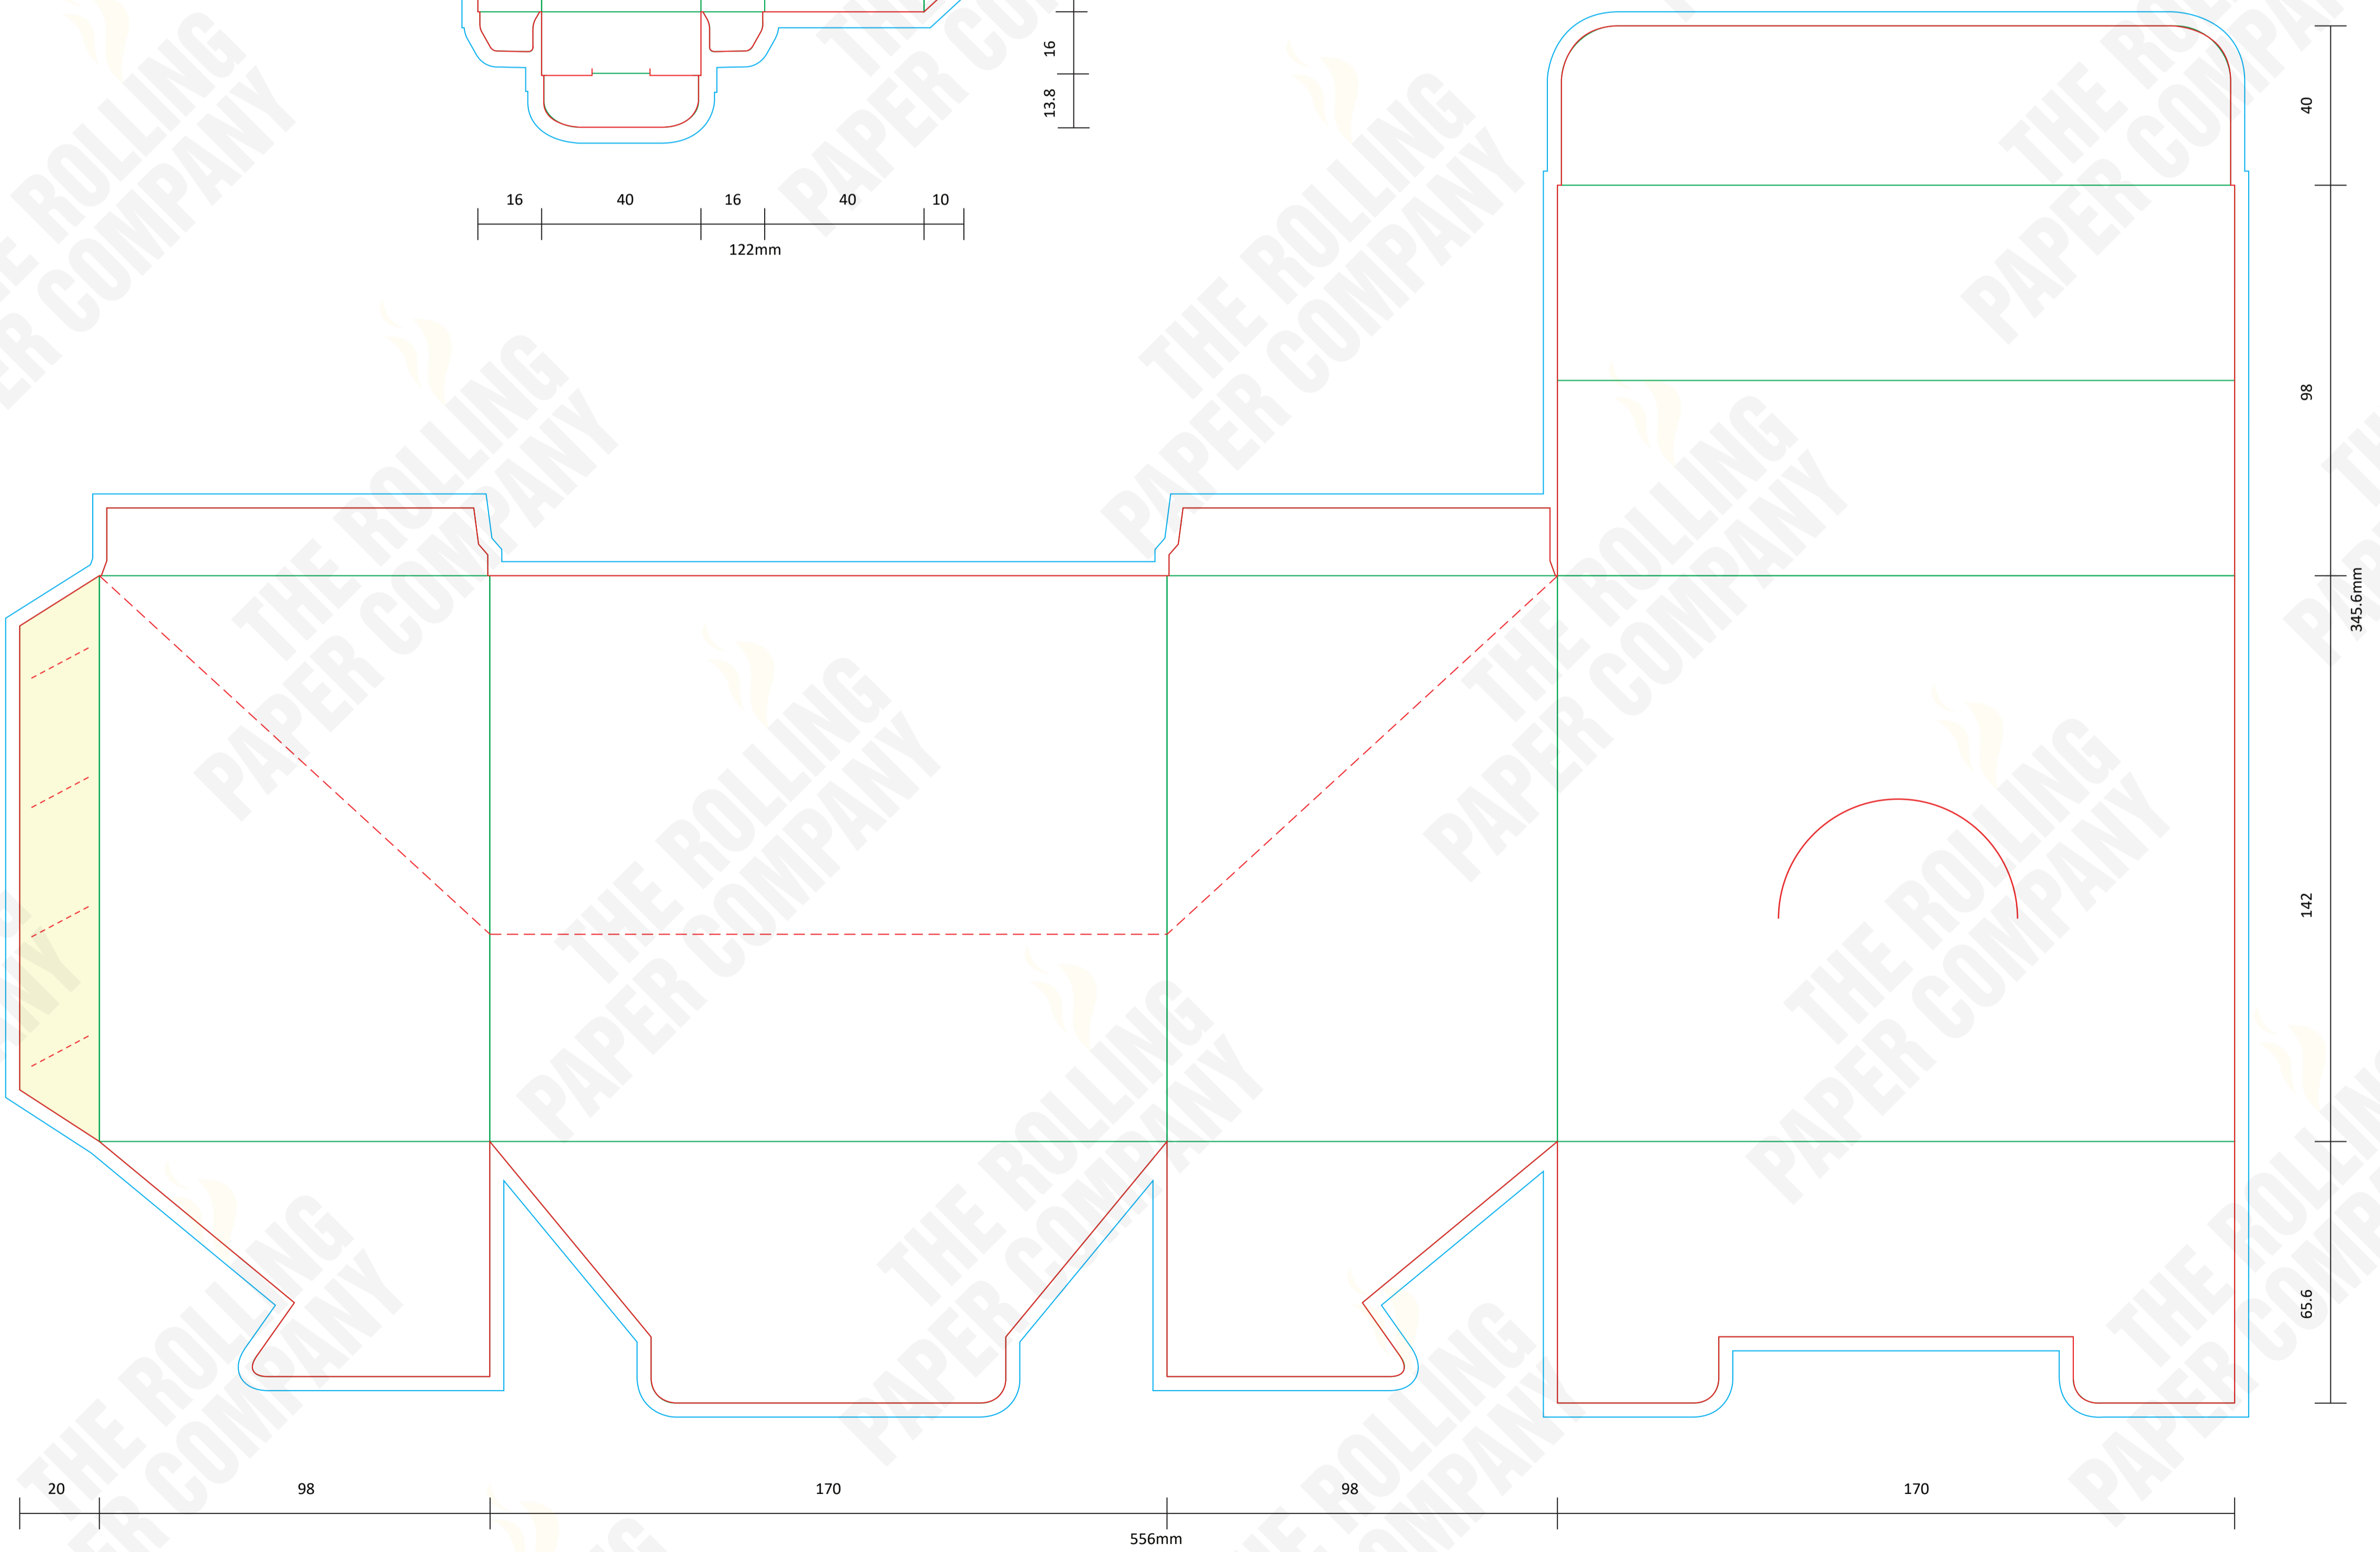

CLIENT
BRAND
PRODUCT MIKA PACK
SIZE 3 CONES - 109MM - TIPS 30MM
FINISH

GRAPHIC DESIGNER
DATE
REVISION NO

SPECIAL INSTRUCTIONS

FONTS Supply all fonts with artwork separately
IMAGES All placed images must be 300dpi, 4 color process (CMYK) VECTOR, PSD, TIFF, PNG or JPG, and files must be supplied (not just embedded)
BLEED All images intended to bleed must extend 30mm over the red trim lines to blue line
COLOURS Convert all spot colours (on artworks layer) to CMYK
SPECIAL EFFECT Add a separate layer for Foil / UV / Embossing

LEGEND

 : NOT PRINTABLE
 : TRIM LINE
 : BLEED AREA
 : FOLD LINE
 : PERFORATION
 : GLUE AREA

TRANSPARENT MIKA PACK - 3 CONES

**STICKER ON OUTSIDE
TRANSPARENT MIKA PACK**

DISPLAY BOX - 24 PACKS

COLOURS

SPECIAL