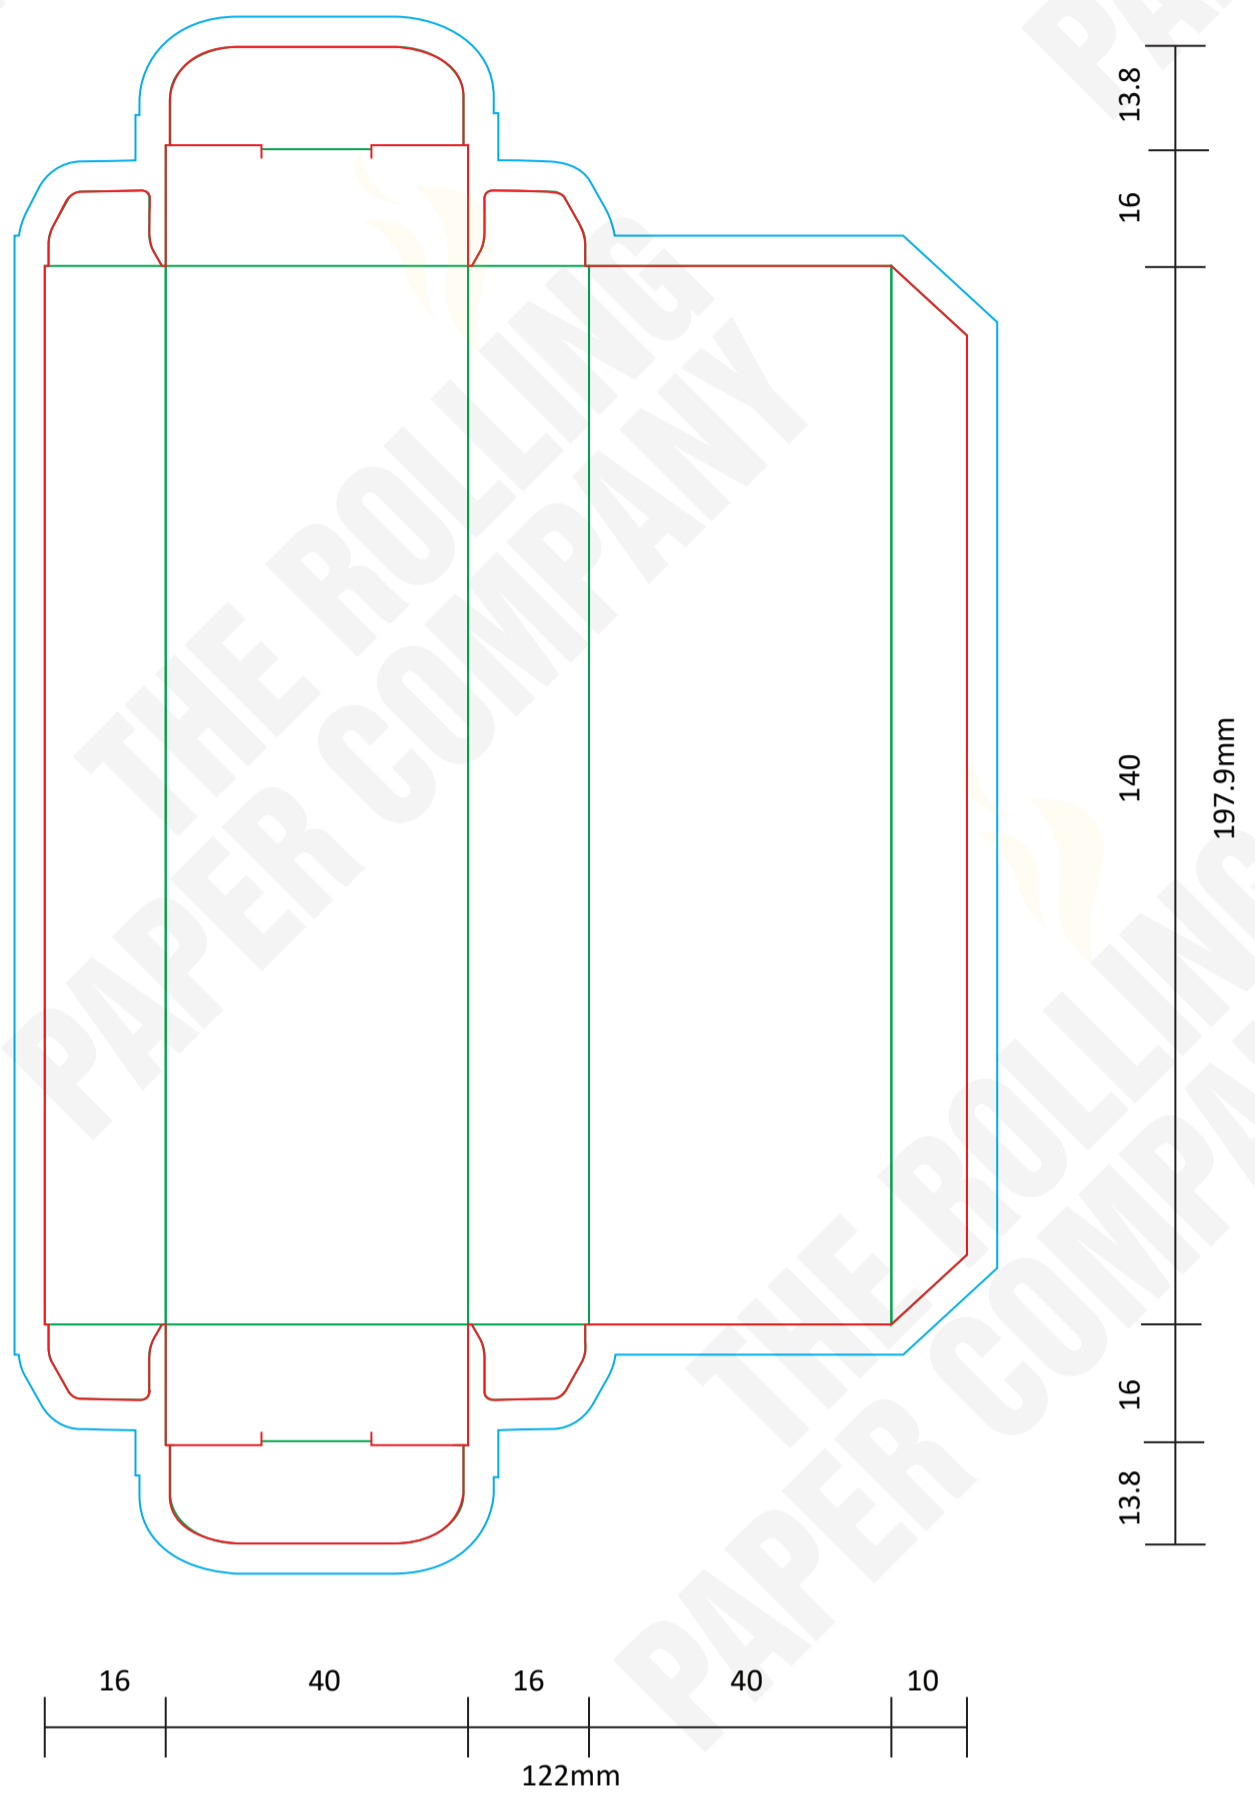

CLIENT
BRAND
PRODUCT MIKA PACK
SIZE 3 CONES - 109MM - TIPS 30MM
FINISH

GRAPHIC DESIGNER
DATE
REVISION NO

SPECIAL INSTRUCTIONS

FONTS Supply all fonts with artwork separately
IMAGES All placed images must be 300dpi, 4 color process (CMYK) VECTOR, PSD, TIFF, PNG or JPG, and files must be supplied (not just embedded)
BLEED All images intended to bleed must extend 30mm over the red trim lines to blue line
COLOURS Convert all spot colours (on artworks layer) to CMYK
SPECIAL EFFECT Add a separate layer for Foil / UV / Embossing

LEGEND

 : NOT PRINTABLE
 : TRIM LINE
 : BLEED AREA
 : FOLD LINE
 : PERFORATION
 : GLUE AREA

TRANSPARENT MIKA PACK - 3 CONES

**STICKER ON OUTSIDE
TRANSPARENT MIKA PACK**

DISPLAY BOX - 24 PACKS

COLOURS

SPECIAL