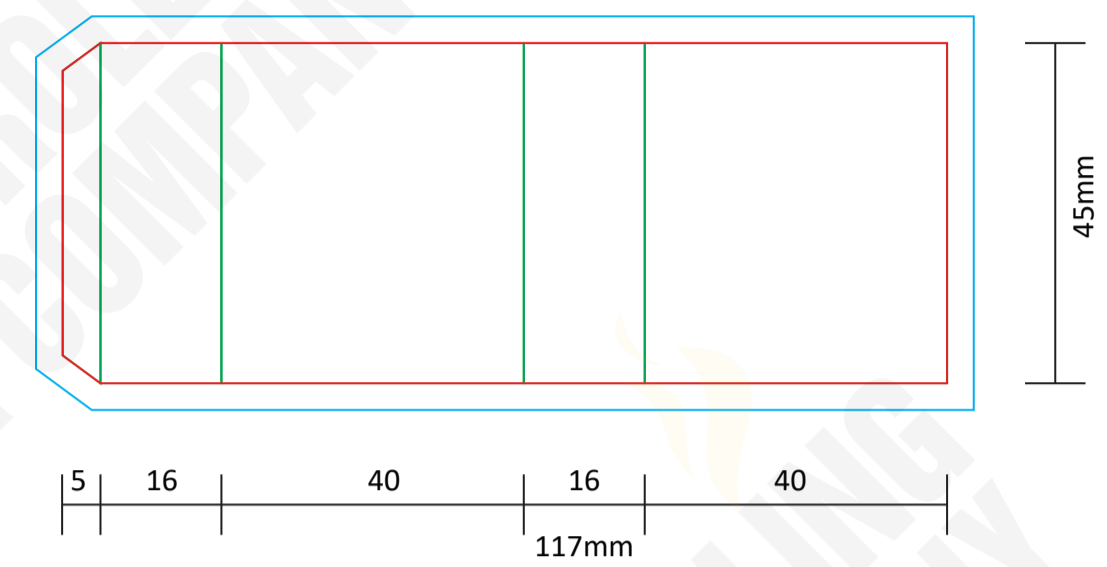

CLIENT
BRAND
PRODUCT MIKA PACK
SIZE 3 CONES - 109MM - TIPS 30MM
FINISH

GRAPHIC DESIGNER
DATE
REVISION NO

SPECIAL INSTRUCTIONS

FONTS Supply all fonts with artwork separately
IMAGES All placed images must be 300dpi, 4 color process (CMYK) VECTOR, PSD, TIFF, PNG or JPG, and files must be supplied (not just embedded)
BLEED All images intended to bleed must extend 30mm over the red trim lines to blue line
COLOURS Convert all spot colours (on artworks layer) to CMYK
SPECIAL EFFECT Add a separate layer for Foil / UV / Embossing

LEGEND

 : NOT PRINTABLE
 : TRIM LINE
 : BLEED AREA
 : FOLD LINE
 : PERFORATION
 : GLUE AREA

TRANSPARENT MIKA PACK - 3 CONES

**STICKER ON OUTSIDE
TRANSPARENT MIKA PACK**

DISPLAY BOX - 24 PACKS

COLOURS

SPECIAL