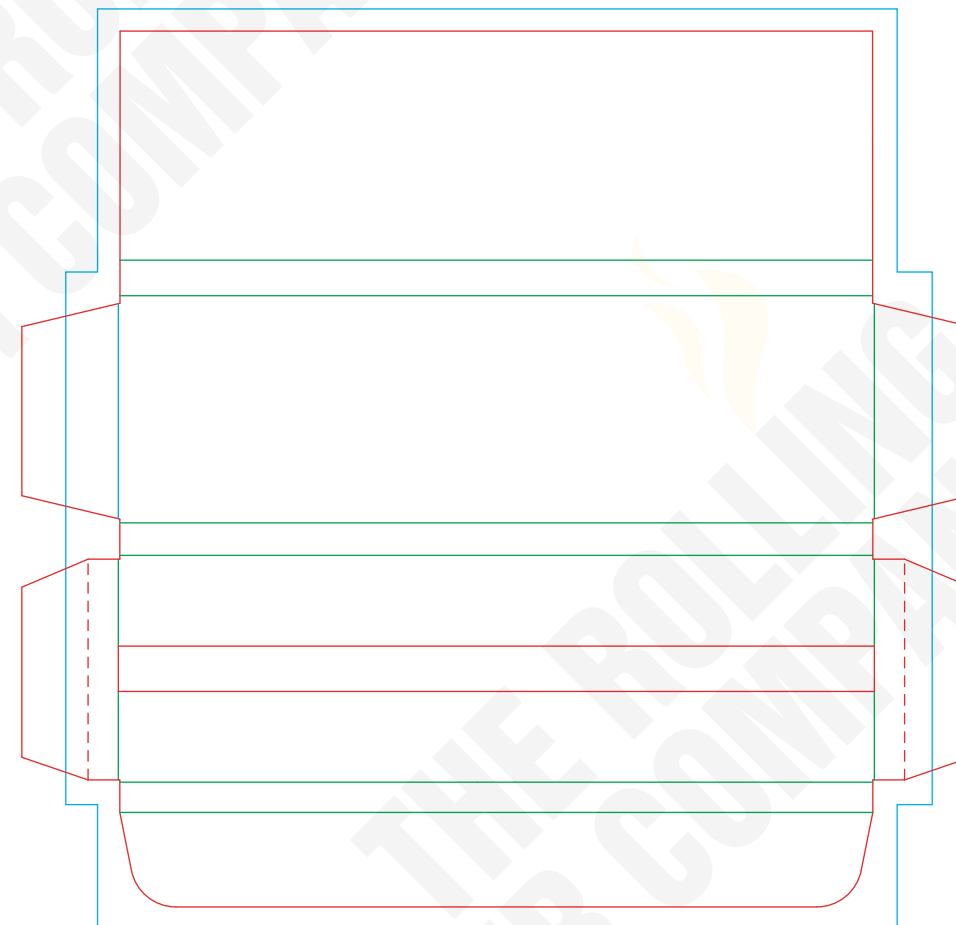

CLIENT
BRAND
PRODUCT ROLLING PAPERS
SIZE KING SIZE
FINISH

GRAPHIC DESIGNER
DATE
REVISION NO

SPECIAL INSTRUCTIONS

FONTS Supply all fonts with artwork separately
IMAGES All placed images must be 300dpi, 4 color process (CMYK) VECTOR, PSD, TIFF, PNG or JPG, and files must be supplied (not just embedded)
BLEED All images intended to bleed must extend 30mm over the red trim lines to blue line
COLOURS Convert all spot colours (on artworks layer) to CMYK
SPECIAL EFFECT Add a separate layer for Foil / UV / Embossing

LEGEND

 : NOT PRINTABLE
 : TRIM LINE
 : BLEED AREA
 : FOLD LINE
 : PERFORATION
 : GLUE AREA

King Size Booklet Outside Cover [4/4 CMYK]

King Size Booklet Inside Cover [4/4 CMYK]

DISPLAY BOX [25 BOOKLETS/BOX]