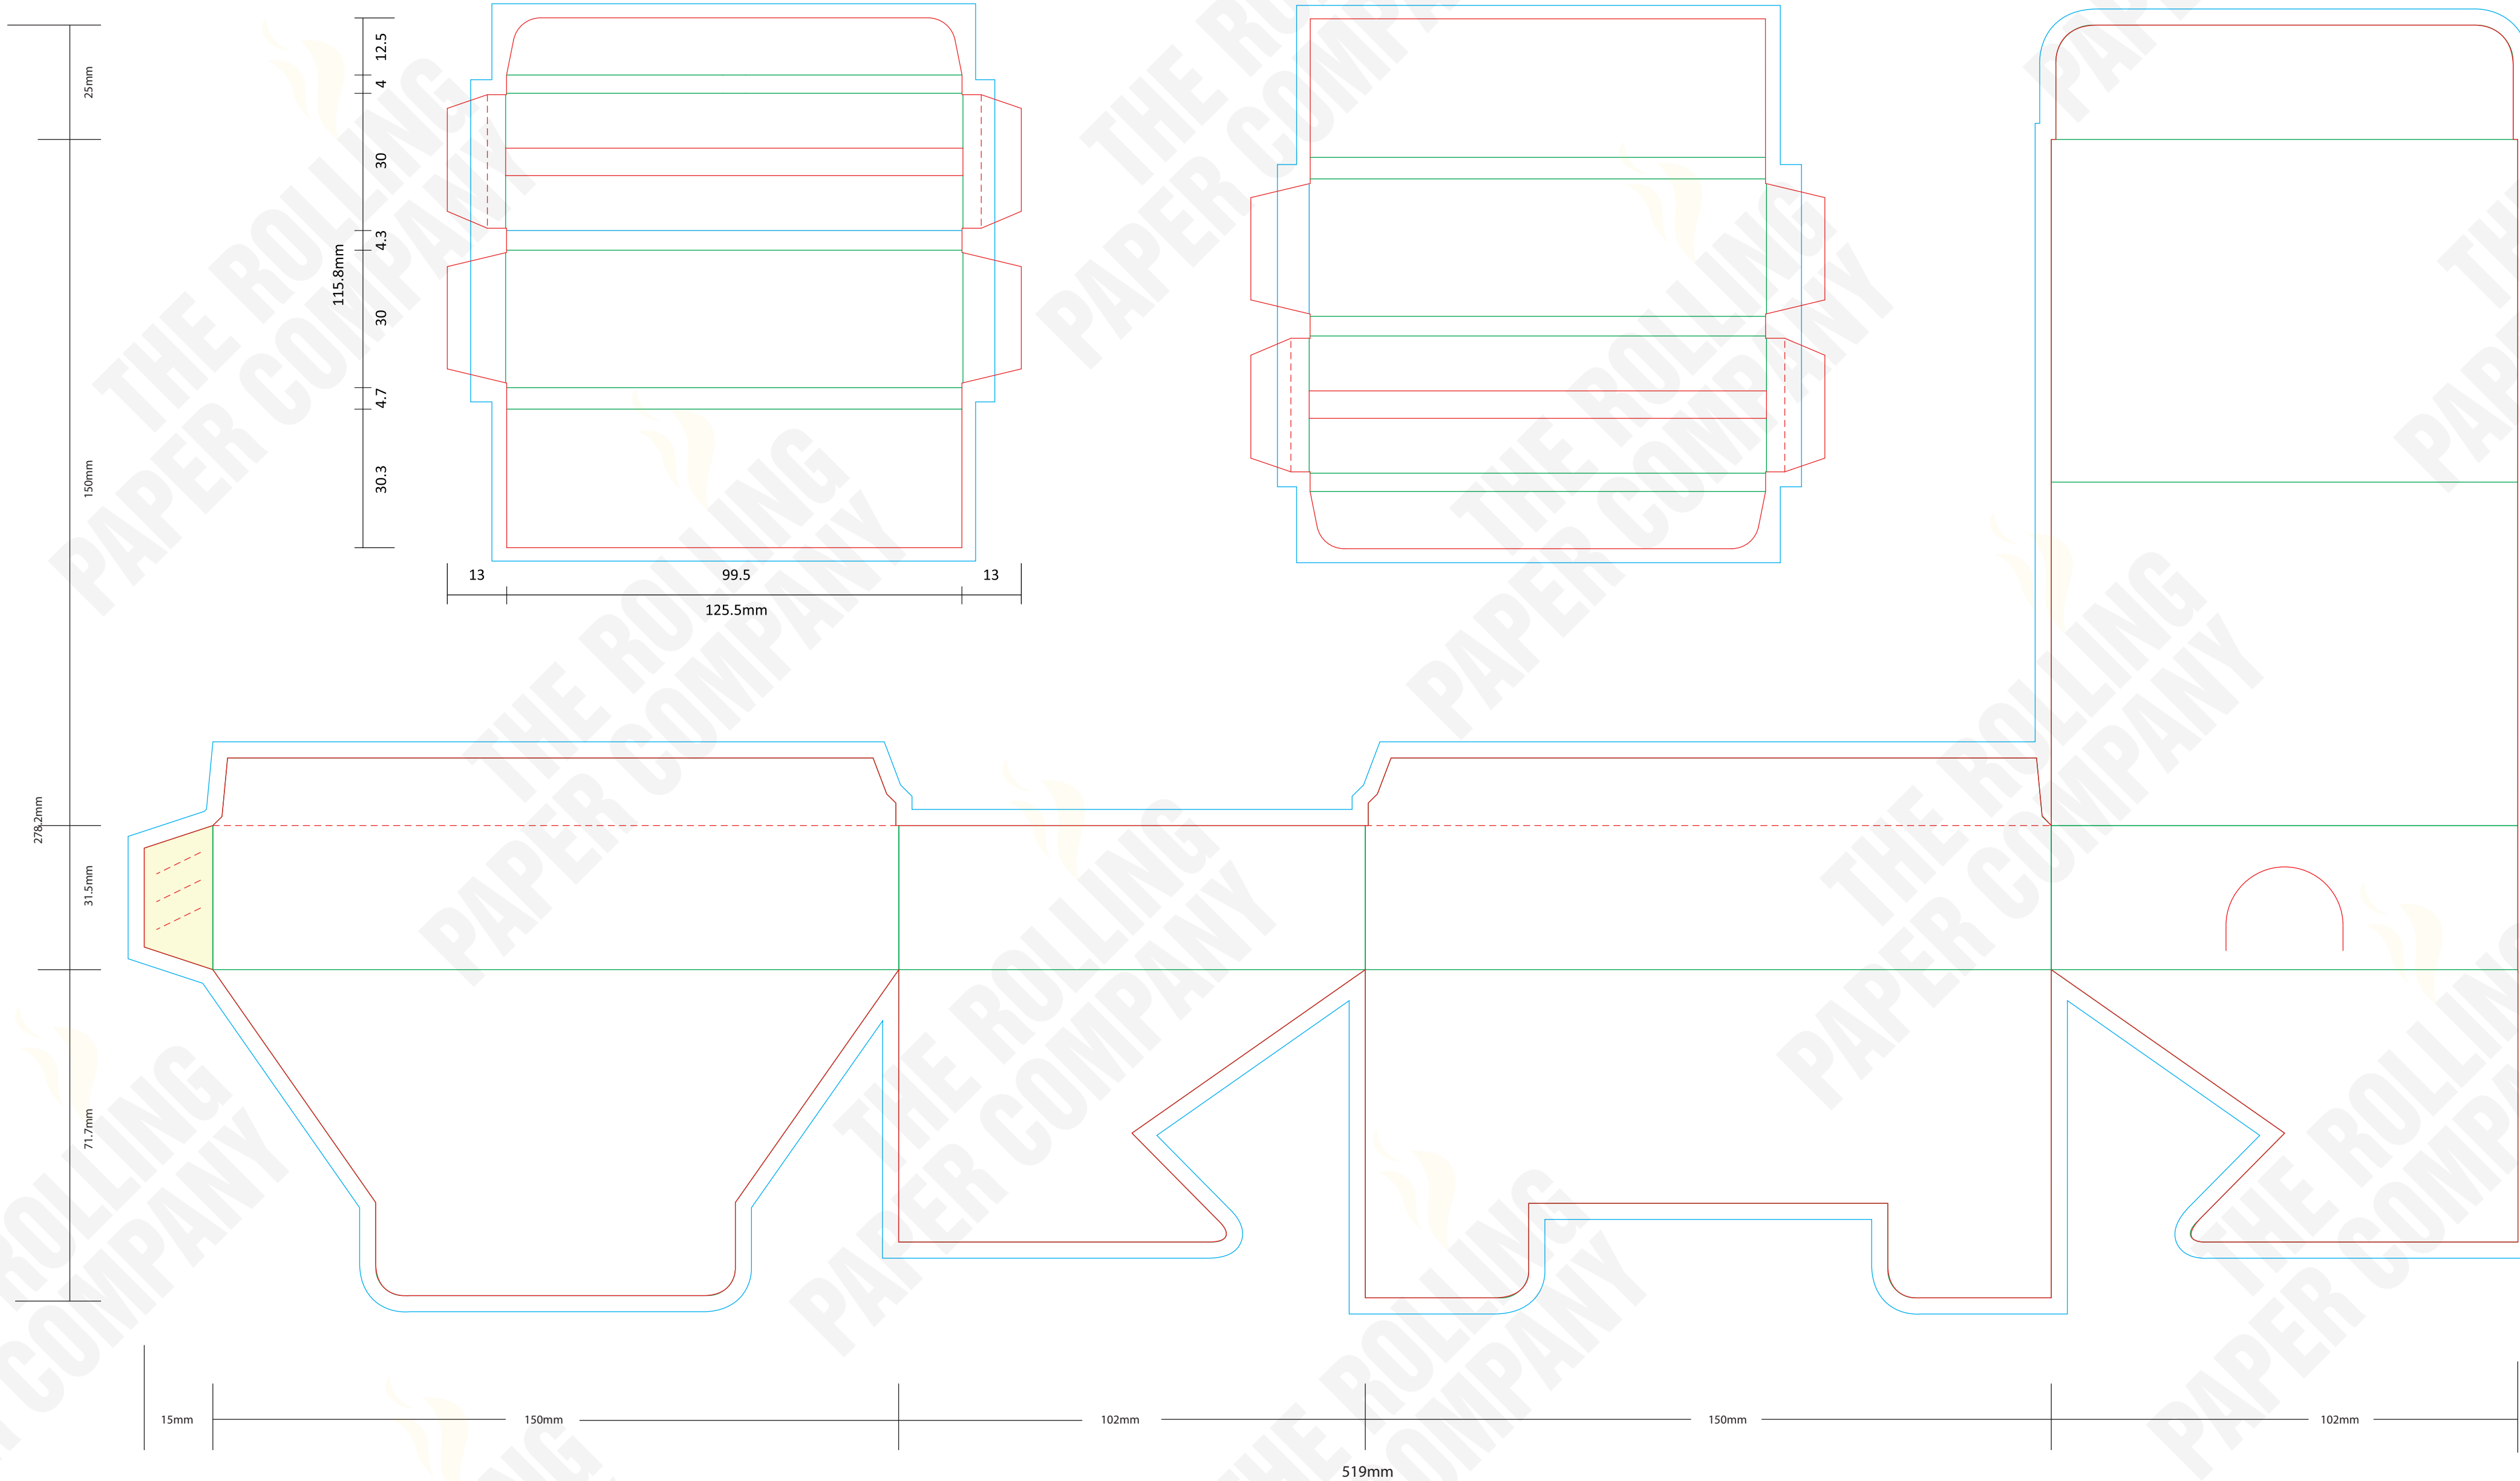

CLIENT
BRAND
PRODUCT ROLLING PAPERS
SIZE KING SIZE
FINISH

GRAPHIC DESIGNER
DATE
REVISION NO

SPECIAL INSTRUCTIONS

FONTS Supply all fonts with artwork separately
IMAGES All placed images must be 300dpi, 4 color process (CMYK) VECTOR, PSD, TIFF, PNG or JPG, and files must be supplied (not just embedded)
BLEED All images intended to bleed must extend 30mm over the red trim lines to blue line
COLOURS Convert all spot colours (on artworks layer) to CMYK
SPECIAL EFFECT Add a separate layer for Foil / UV / Embossing

LEGEND

 : NOT PRINTABLE
 : TRIM LINE
 : BLEED AREA
 : FOLD LINE
 : PERFORATION
 : GLUE AREA

King Size Booklet Outside Cover [4/4 CMYK]

King Size Booklet Inside Cover [4/4 CMYK]

DISPLAY BOX [25 BOOKLETS/BOX]