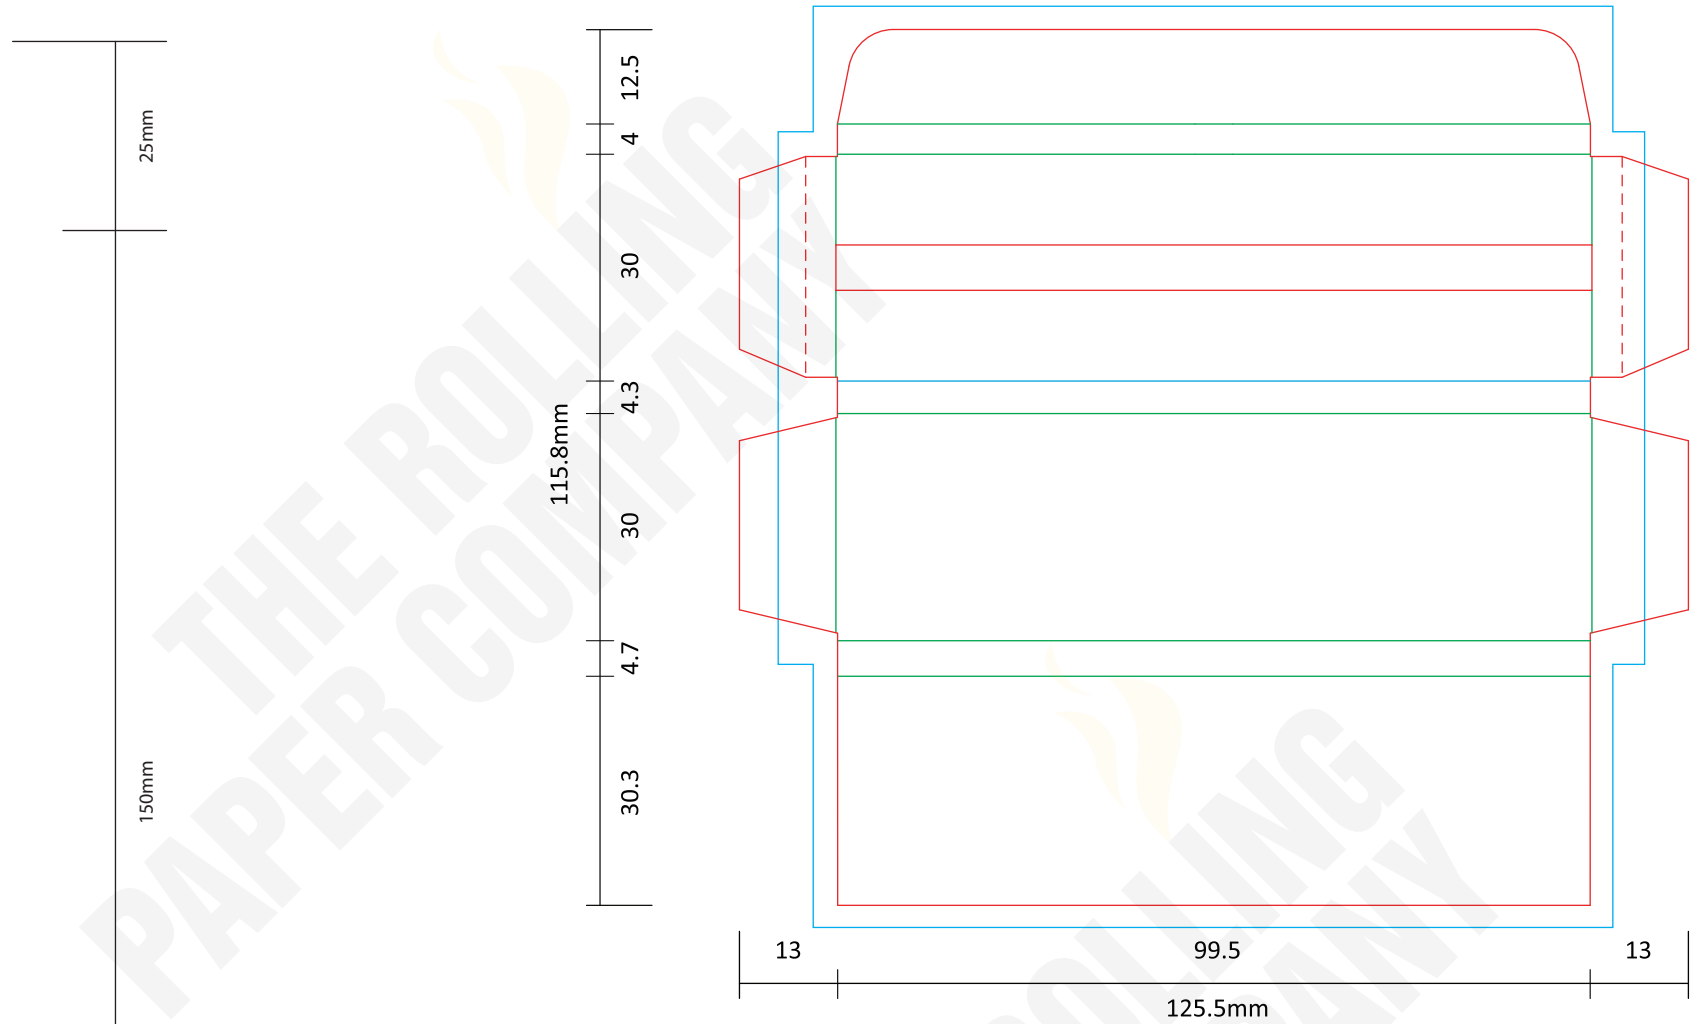

CLIENT
BRAND
PRODUCT ROLLING PAPERS
SIZE KING SIZE
FINISH

GRAPHIC DESIGNER
DATE
REVISION NO

SPECIAL INSTRUCTIONS

FONTS Supply all fonts with artwork separately
IMAGES All placed images must be 300dpi, 4 color process (CMYK) VECTOR, PSD, TIFF, PNG or JPG, and files must be supplied (not just embedded)
BLEED All images intended to bleed must extend 30mm over the red trim lines to blue line
COLOURS Convert all spot colours (on artworks layer) to CMYK
SPECIAL EFFECT Add a separate layer for Foil / UV / Embossing

LEGEND

 : NOT PRINTABLE
 : TRIM LINE
 : BLEED AREA
 : FOLD LINE
 : PERFORATION
 : GLUE AREA

King Size Booklet Outside Cover [4/4 CMYK]

King Size Booklet Inside Cover [4/4 CMYK]

DISPLAY BOX [25 BOOKLETS/BOX]