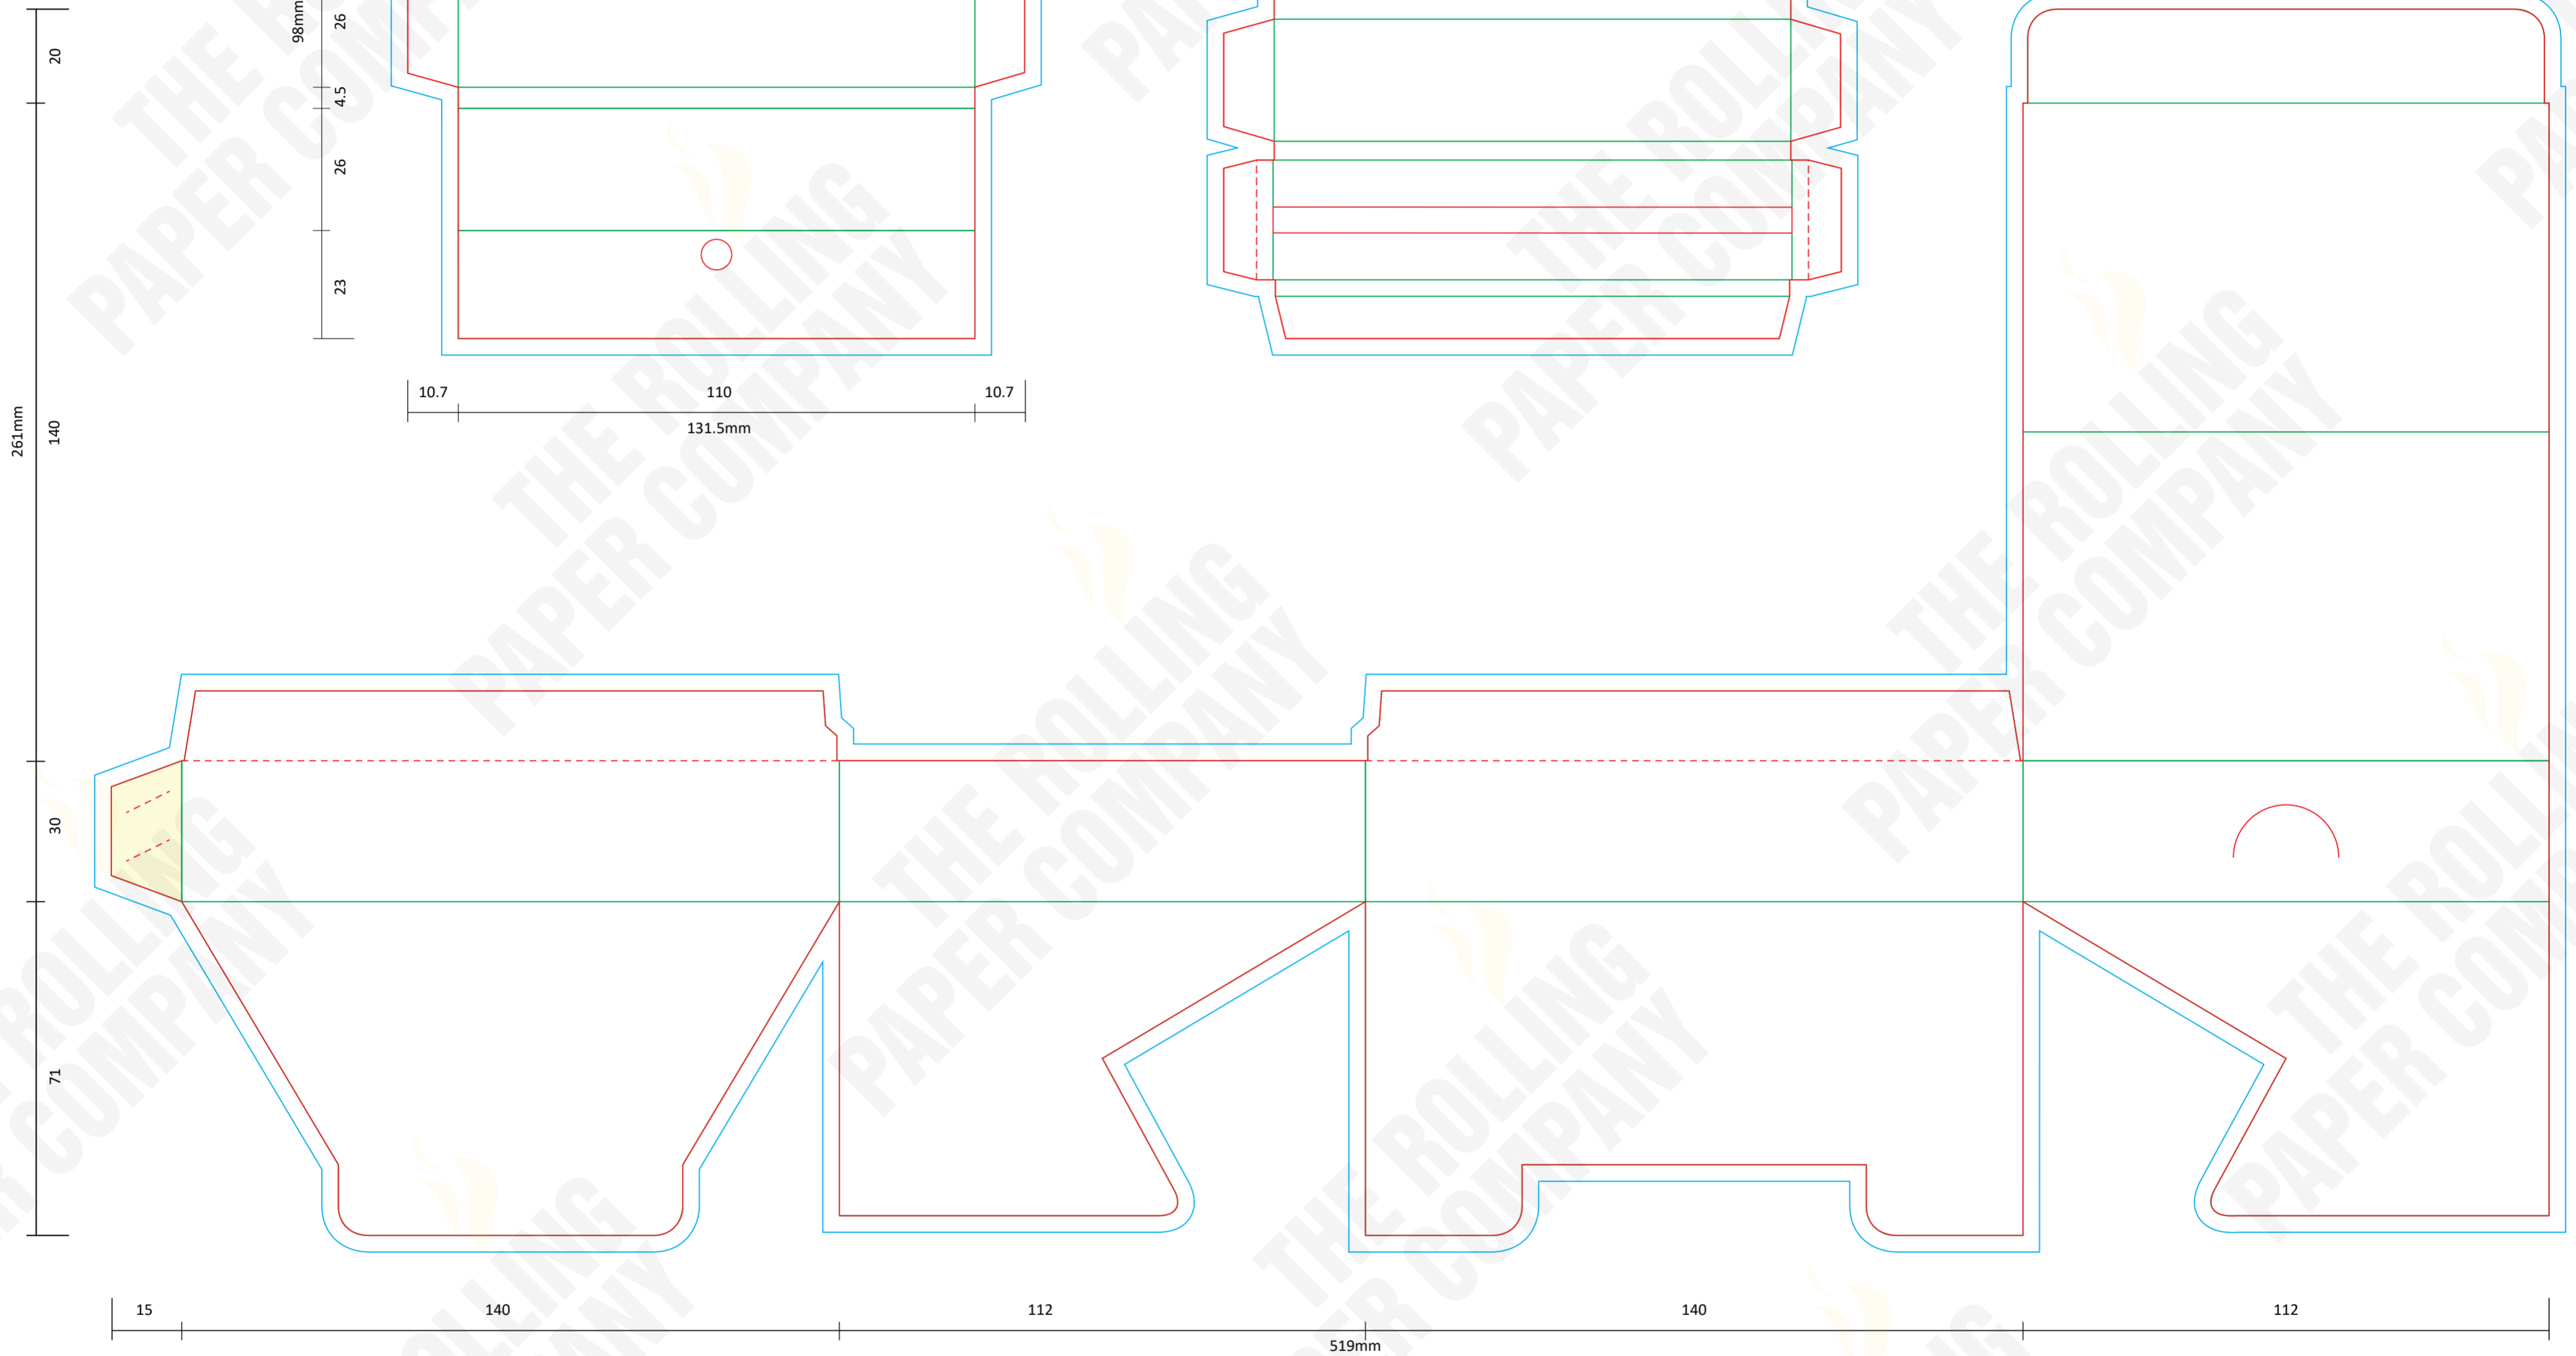

SPECIAL INSTRUCTIONS

FONTS Supply all fonts with artwork separately
IMAGES All placed images must be 300dpi, 4 color process (CMYK) VECTOR, PSD, TIFF, PNG or JPG, and files must be supplied (not just embedded)
BLEED All images intended to bleed must extend 30mm over the red trim lines to blue line
COLOURS Convert all spot colours (on artworks layer) to CMYK
SPECIAL EFFECT Add a separate layer for Foil / UV / Embossing

LEGEND

 : NOT PRINTABLE
 : TRIM LINE
 : BLEED AREA
 : FOLD LINE
 : PERFORATION
 : GLUE AREA

BOOKLET OUTSIDE COVER

BOOKLET INSIDE COVER

DISPLAY BOX - 25 BOOKLETS/BOX

COLOURS

SPECIAL