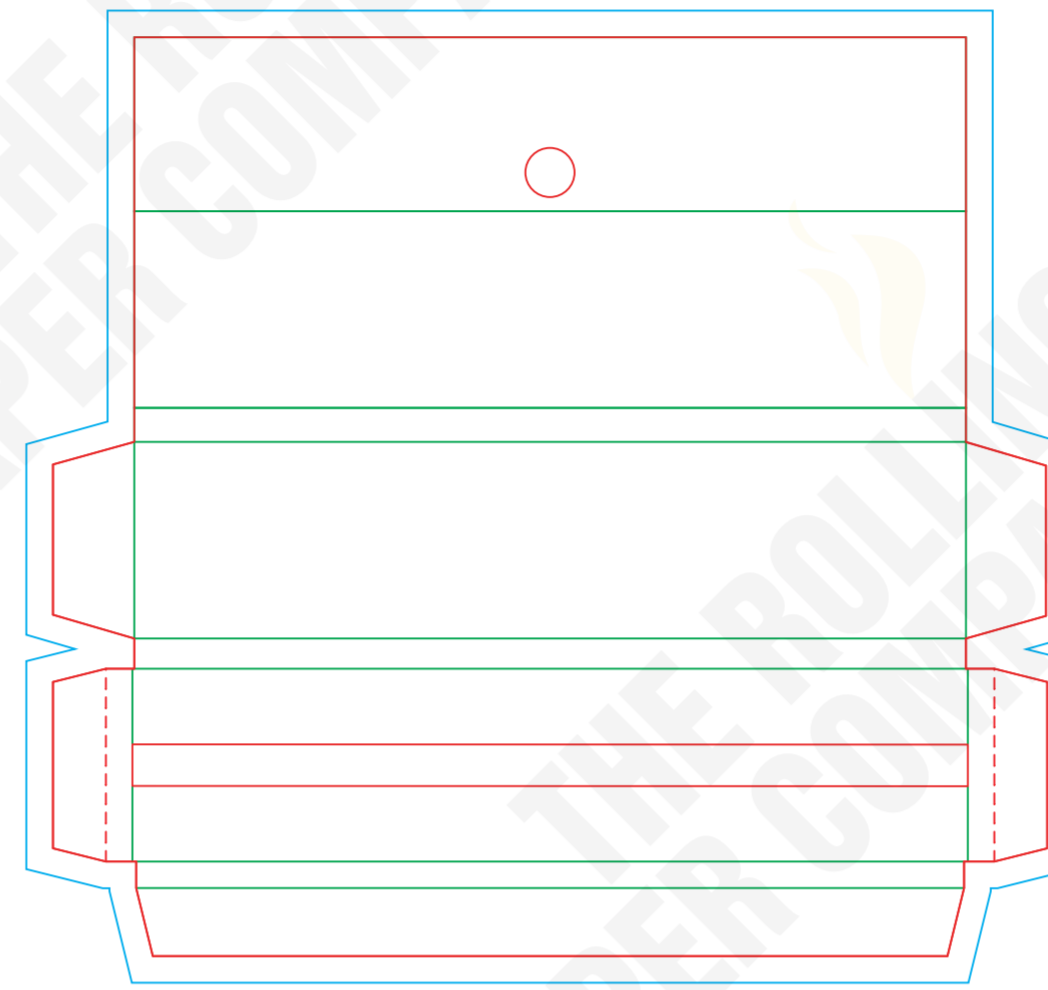

SPECIAL INSTRUCTIONS

FONTS Supply all fonts with artwork separately
IMAGES All placed images must be 300dpi, 4 color process (CMYK) VECTOR, PSD, TIFF, PNG or JPG, and files must be supplied (not just embedded)
BLEED All images intended to bleed must extend 30mm over the red trim lines to blue line
COLOURS Convert all spot colours (on artworks layer) to CMYK
SPECIAL EFFECT Add a separate layer for Foil / UV / Embossing

LEGEND

 : NOT PRINTABLE
 : TRIM LINE
 : BLEED AREA
 : FOLD LINE
 : PERFORATION
 : GLUE AREA

BOOKLET OUTSIDE COVER

BOOKLET INSIDE COVER

DISPLAY BOX - 25 BOOKLETS/BOX

COLOURS

SPECIAL