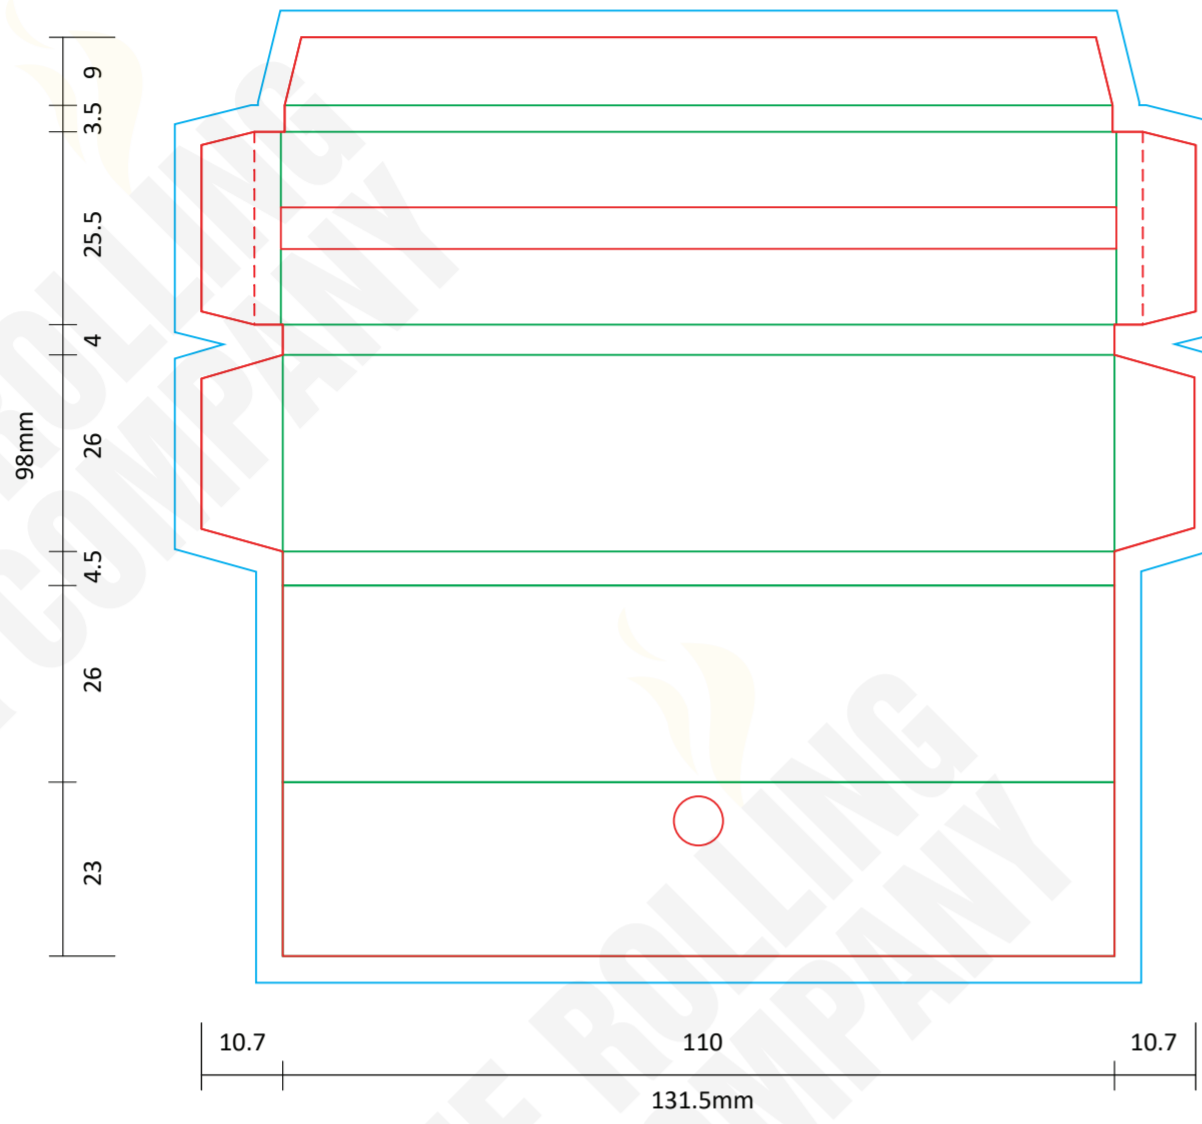

SPECIAL INSTRUCTIONS

FONTS Supply all fonts with artwork separately
IMAGES All placed images must be 300dpi, 4 color process (CMYK) VECTOR, PSD, TIFF, PNG or JPG, and files must be supplied (not just embedded)
BLEED All images intended to bleed must extend 30mm over the red trim lines to blue line
COLOURS Convert all spot colours (on artworks layer) to CMYK
SPECIAL EFFECT Add a separate layer for Foil / UV / Embossing

LEGEND

 : NOT PRINTABLE
 : TRIM LINE
 : BLEED AREA
 : FOLD LINE
 : PERFORATION
 : GLUE AREA

BOOKLET OUTSIDE COVER

BOOKLET INSIDE COVER

DISPLAY BOX - 25 BOOKLETS/BOX

COLOURS

SPECIAL