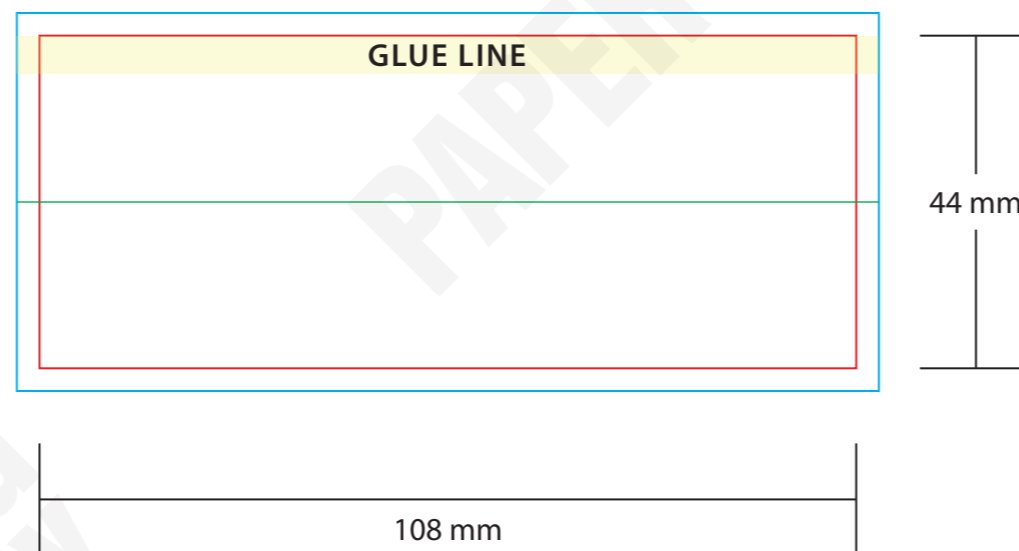

CLIENT
BRAND
PRODUCT PRINTED ROLLING PAPERS
SIZE KING SIZE SLIM
FINISH

GRAPHIC DESIGNER
DATE
REVISION NO

SPECIAL INSTRUCTIONS

FONTS Supply all fonts with artwork separately
IMAGES All placed images must be 300dpi, 4 color process (CMYK) VECTOR, PSD, TIFF, PNG or JPG, and files must be supplied (not just embedded)
BLEED All images intended to bleed must extend 30mm over the red trim lines to blue line
COLOURS Convert all spot colours (on artworks layer) to CMYK
SPECIAL EFFECT Add a separate layer for Foil / UV / Embossing

LEGEND

 : NOT PRINTABLE
 : TRIM LINE
 : BLEED AREA
 : FOLD LINE
 : PERFORATION
 : GLUE AREA

PRINTED PAPER

COLOURS

SPECIAL