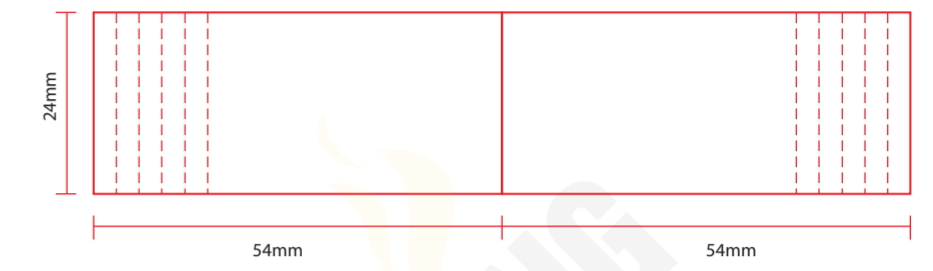

CLIENT
BRAND
PRODUCT ROLLING PAPERS
SIZE KSS + TIPS - NO CLOSE
FINISH

GRAPHIC DESIGNER
DATE
REVISION NO

SPECIAL INSTRUCTIONS

FONTS Supply all fonts with artwork separately
IMAGES All placed images must be 300dpi, 4 color process (CMYK) VECTOR, PSD, TIFF, PNG or JPG, and files must be supplied (not just embedded)
BLEED All images intended to bleed must extend 30mm over the red trim lines to blue line
COLOURS Convert all spot colours (on artworks layer) to CMYK
SPECIAL EFFECT Add a separate layer for Foil / UV / Embossing

LEGEND

 : NOT PRINTABLE
 : TRIM LINE
 : BLEED AREA
 : FOLD LINE
 : PERFORATION
 : GLUE AREA

BOOKLET OUTSIDE COVER [4 COLOR-CMYK]

BOOKLET INSIDE COVER [4 COLOR-CMYK]

FILTER TIPS ON BOOKLET - KSS

DISPLAY BOX - 25 BOOKLETS / BOX