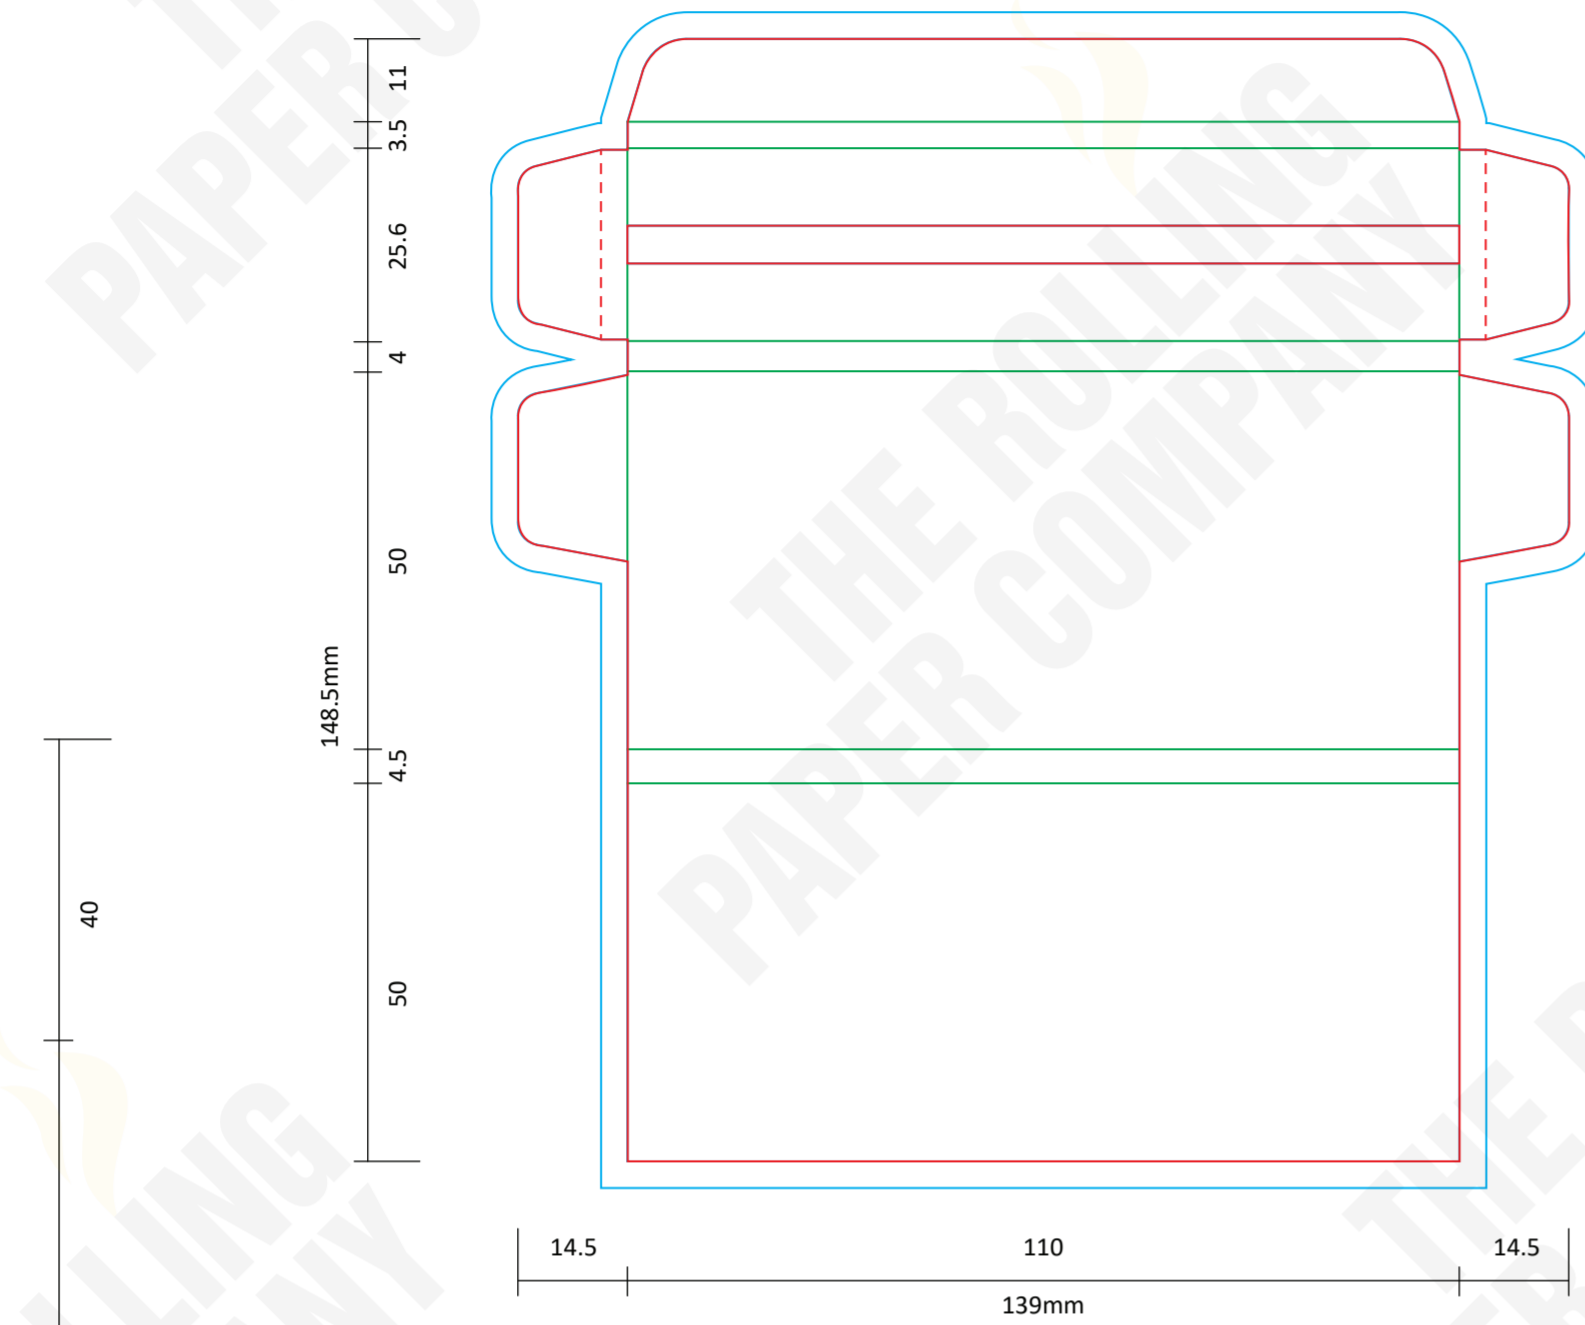

CLIENT
BRAND
PRODUCT ROLLING PAPERS
SIZE KSS + TIPS - NO CLOSE
FINISH

GRAPHIC DESIGNER
DATE
REVISION NO

SPECIAL INSTRUCTIONS

FONTS Supply all fonts with artwork separately
IMAGES All placed images must be 300dpi, 4 color process (CMYK) VECTOR, PSD, TIFF, PNG or JPG, and files must be supplied (not just embedded)
BLEED All images intended to bleed must extend 30mm over the red trim lines to blue line
COLOURS Convert all spot colours (on artworks layer) to CMYK
SPECIAL EFFECT Add a separate layer for Foil / UV / Embossing

LEGEND

 : NOT PRINTABLE
 : TRIM LINE
 : BLEED AREA
 : FOLD LINE
 : PERFORATION
 : GLUE AREA

BOOKLET OUTSIDE COVER [4 COLOR-CMYK]

BOOKLET INSIDE COVER [4 COLOR-CMYK]

FILTER TIPS ON BOOKLET - KSS

DISPLAY BOX - 25 BOOKLETS / BOX