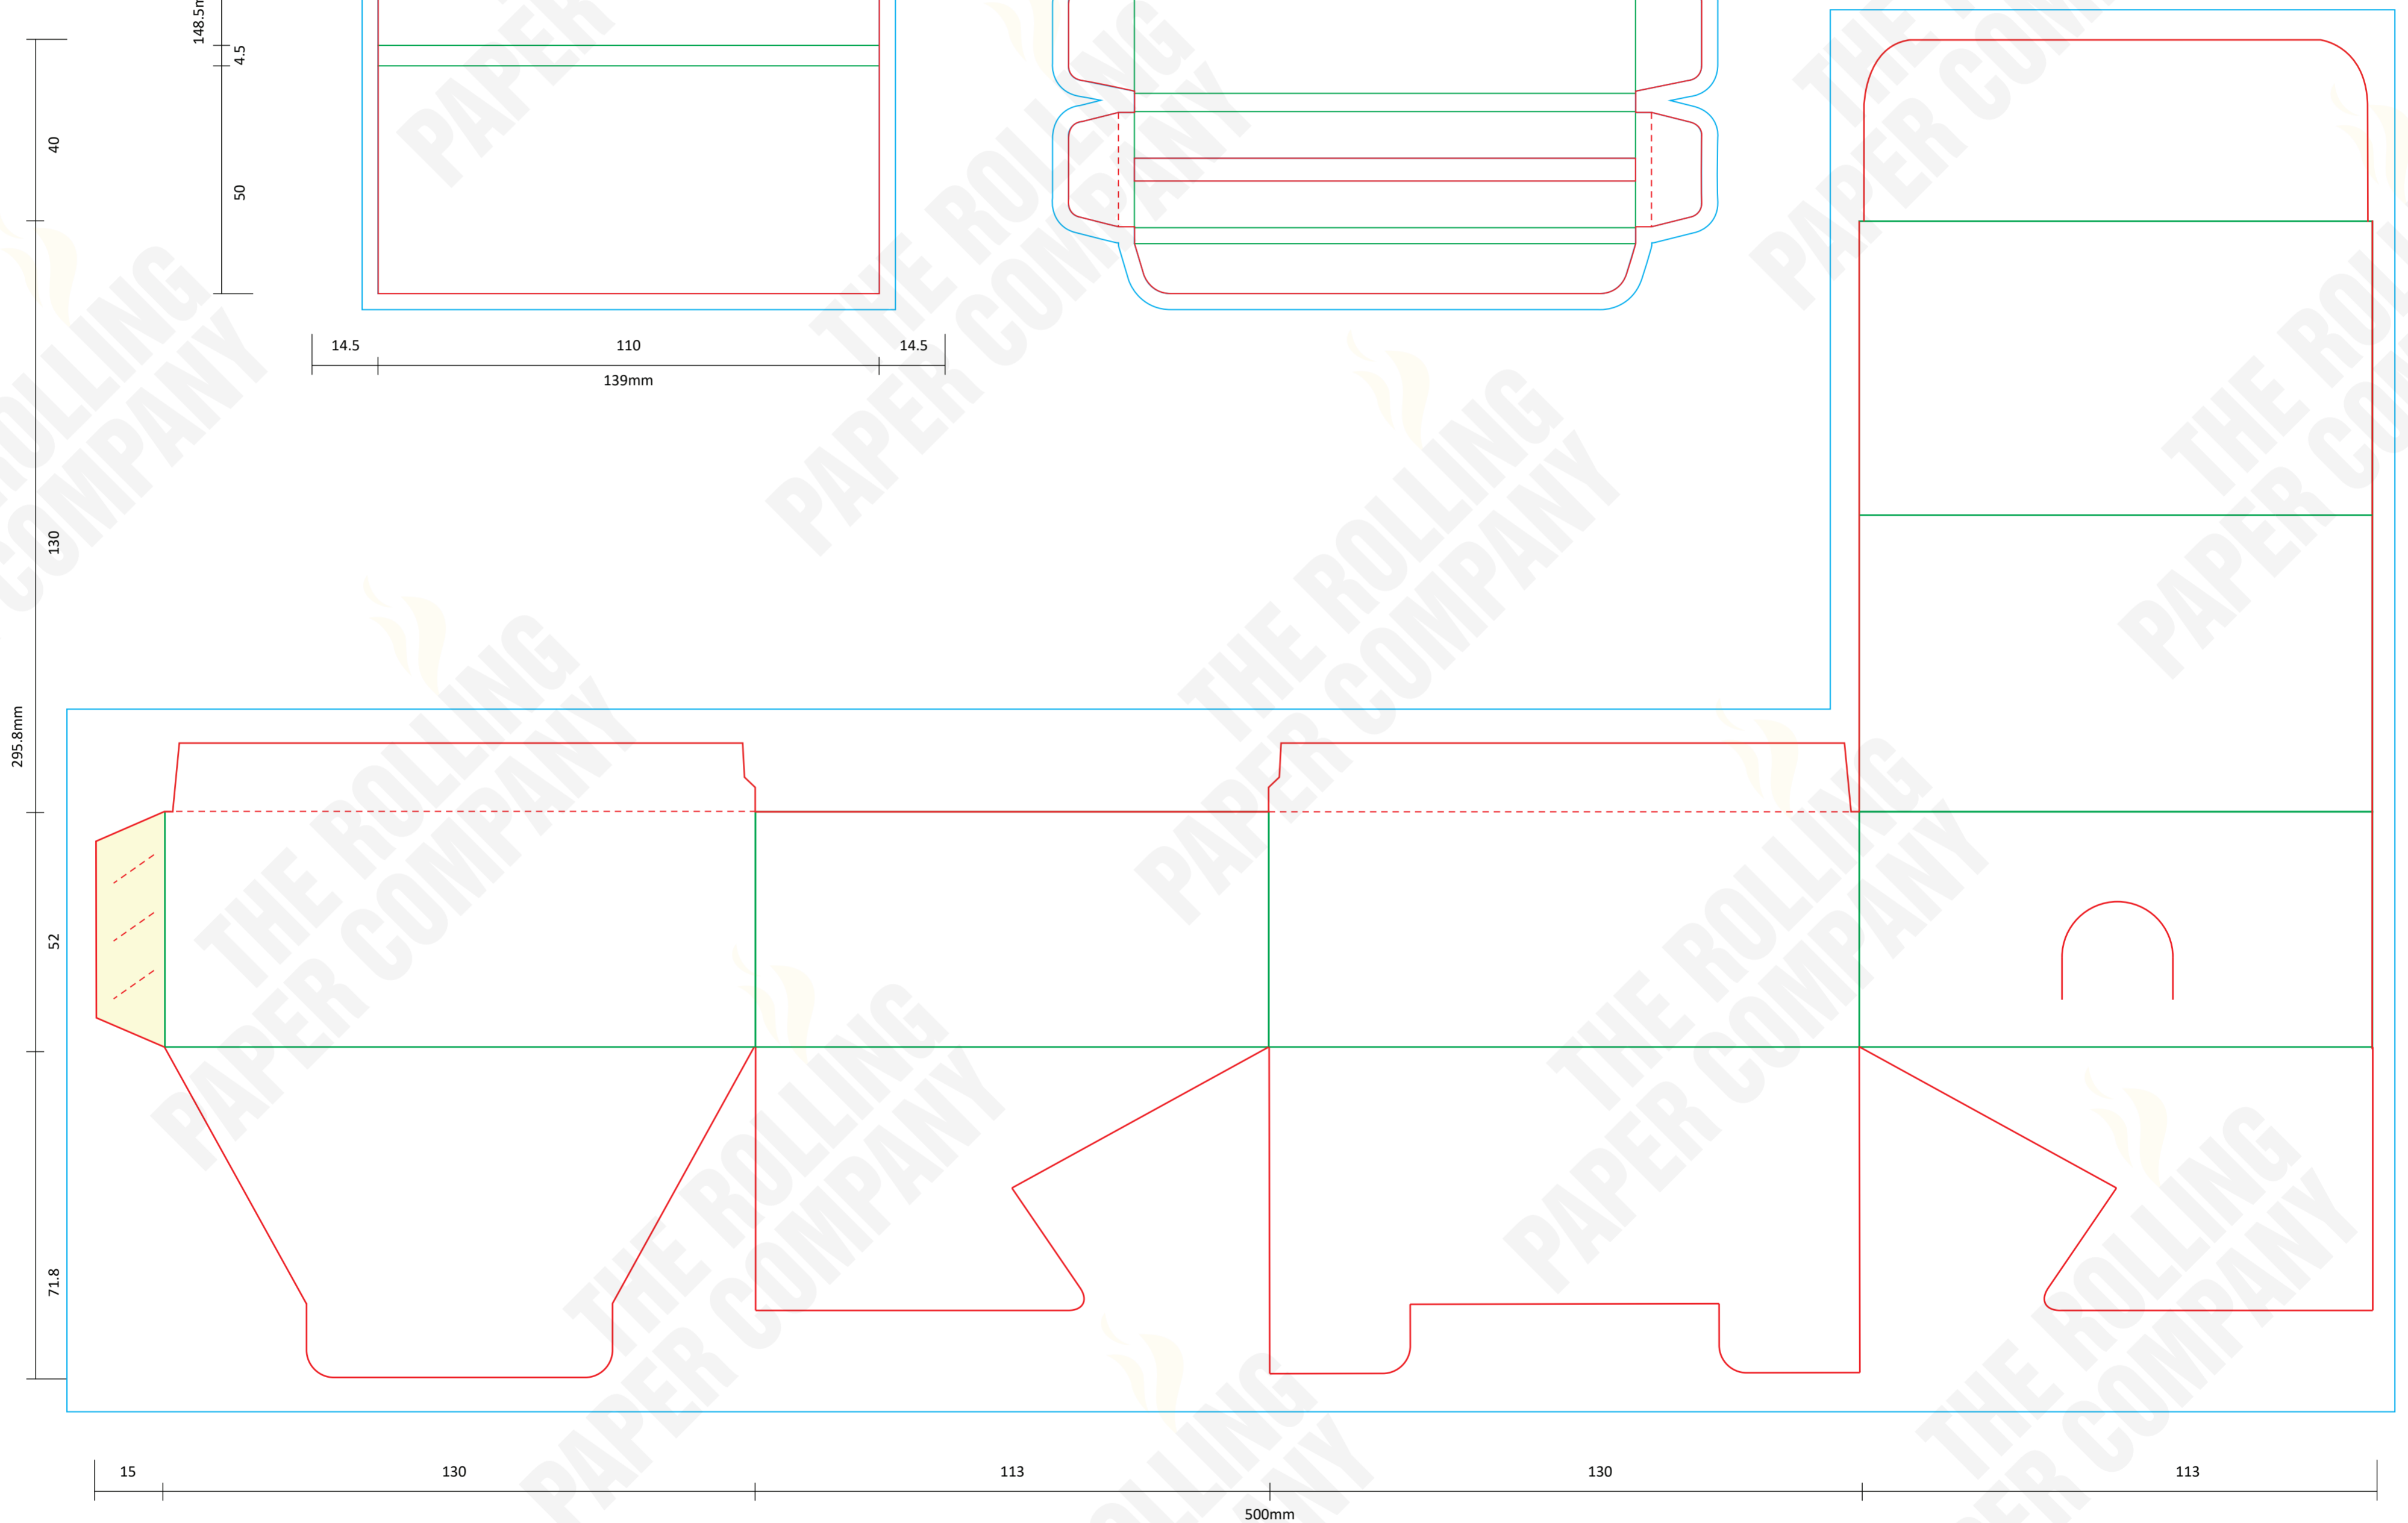

CLIENT
BRAND
PRODUCT ROLLING PAPERS
SIZE KSS + TIPS - NO CLOSE
FINISH

GRAPHIC DESIGNER
DATE
REVISION NO

SPECIAL INSTRUCTIONS

FONTS Supply all fonts with artwork separately
IMAGES All placed images must be 300dpi, 4 color process (CMYK) VECTOR, PSD, TIFF, PNG or JPG, and files must be supplied (not just embedded)
BLEED All images intended to bleed must extend 30mm over the red trim lines to blue line
COLOURS Convert all spot colours (on artworks layer) to CMYK
SPECIAL EFFECT Add a separate layer for Foil / UV / Embossing

LEGEND

 : NOT PRINTABLE
 : TRIM LINE
 : BLEED AREA
 : FOLD LINE
 : PERFORATION
 : GLUE AREA

BOOKLET OUTSIDE COVER [4 COLOR-CMYK]

BOOKLET INSIDE COVER [4 COLOR-CMYK]

FILTER TIPS ON BOOKLET - KSS

DISPLAY BOX - 25 BOOKLETS / BOX