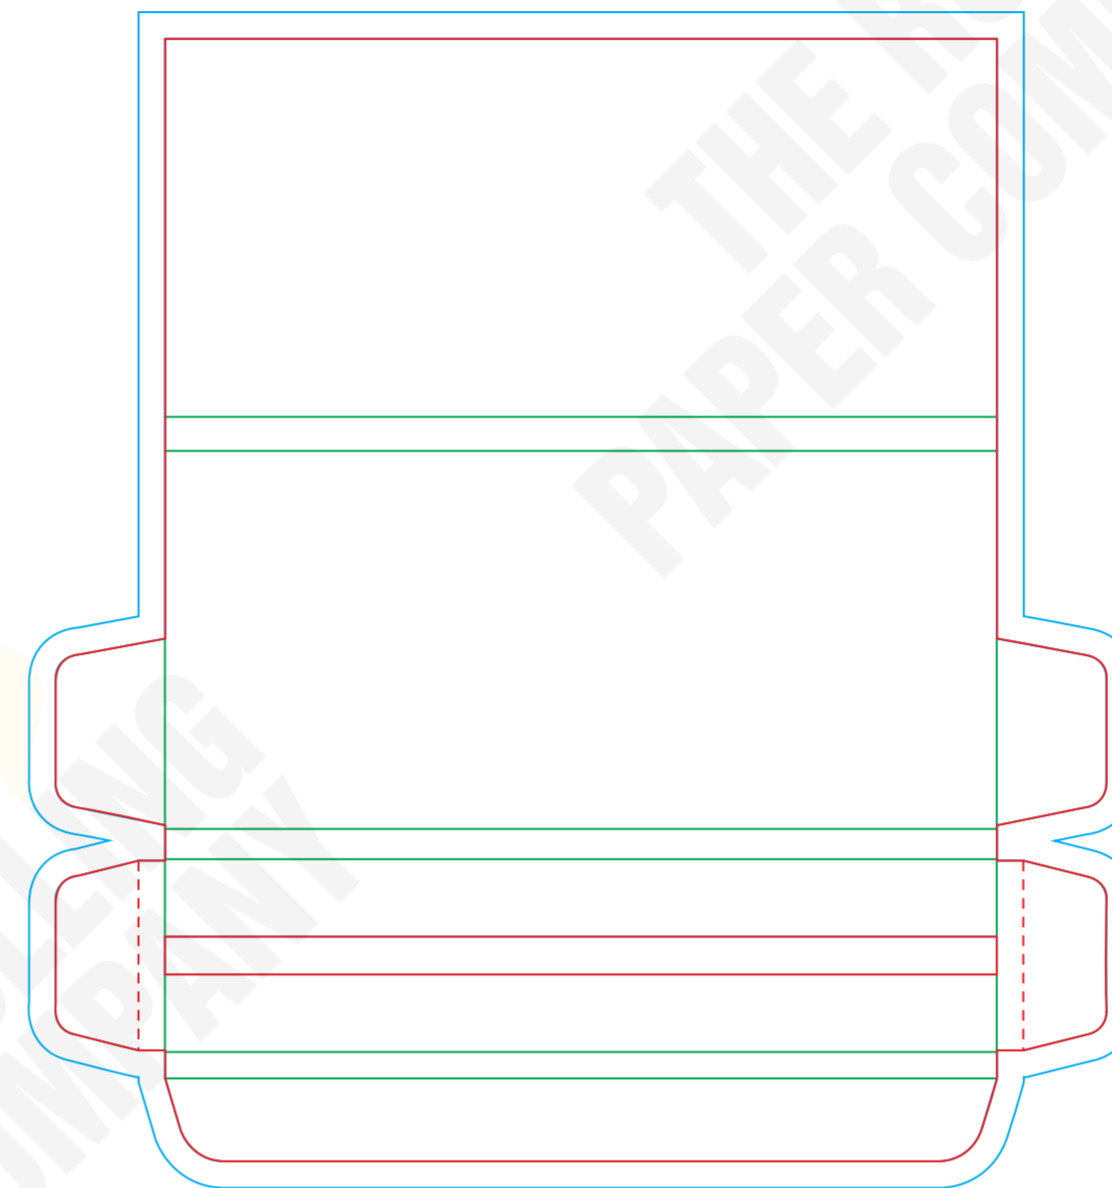

CLIENT
BRAND
PRODUCT ROLLING PAPERS
SIZE KSS + TIPS - NO CLOSE
FINISH

GRAPHIC DESIGNER
DATE
REVISION NO

SPECIAL INSTRUCTIONS

FONTS Supply all fonts with artwork separately
IMAGES All placed images must be 300dpi, 4 color process (CMYK) VECTOR, PSD, TIFF, PNG or JPG, and files must be supplied (not just embedded)
BLEED All images intended to bleed must extend 30mm over the red trim lines to blue line
COLOURS Convert all spot colours (on artworks layer) to CMYK
SPECIAL EFFECT Add a separate layer for Foil / UV / Embossing

LEGEND

 : NOT PRINTABLE
 : TRIM LINE
 : BLEED AREA
 : FOLD LINE
 : PERFORATION
 : GLUE AREA

BOOKLET OUTSIDE COVER [4 COLOR-CMYK]

BOOKLET INSIDE COVER [4 COLOR-CMYK]

FILTER TIPS ON BOOKLET - KSS

DISPLAY BOX - 25 BOOKLETS / BOX