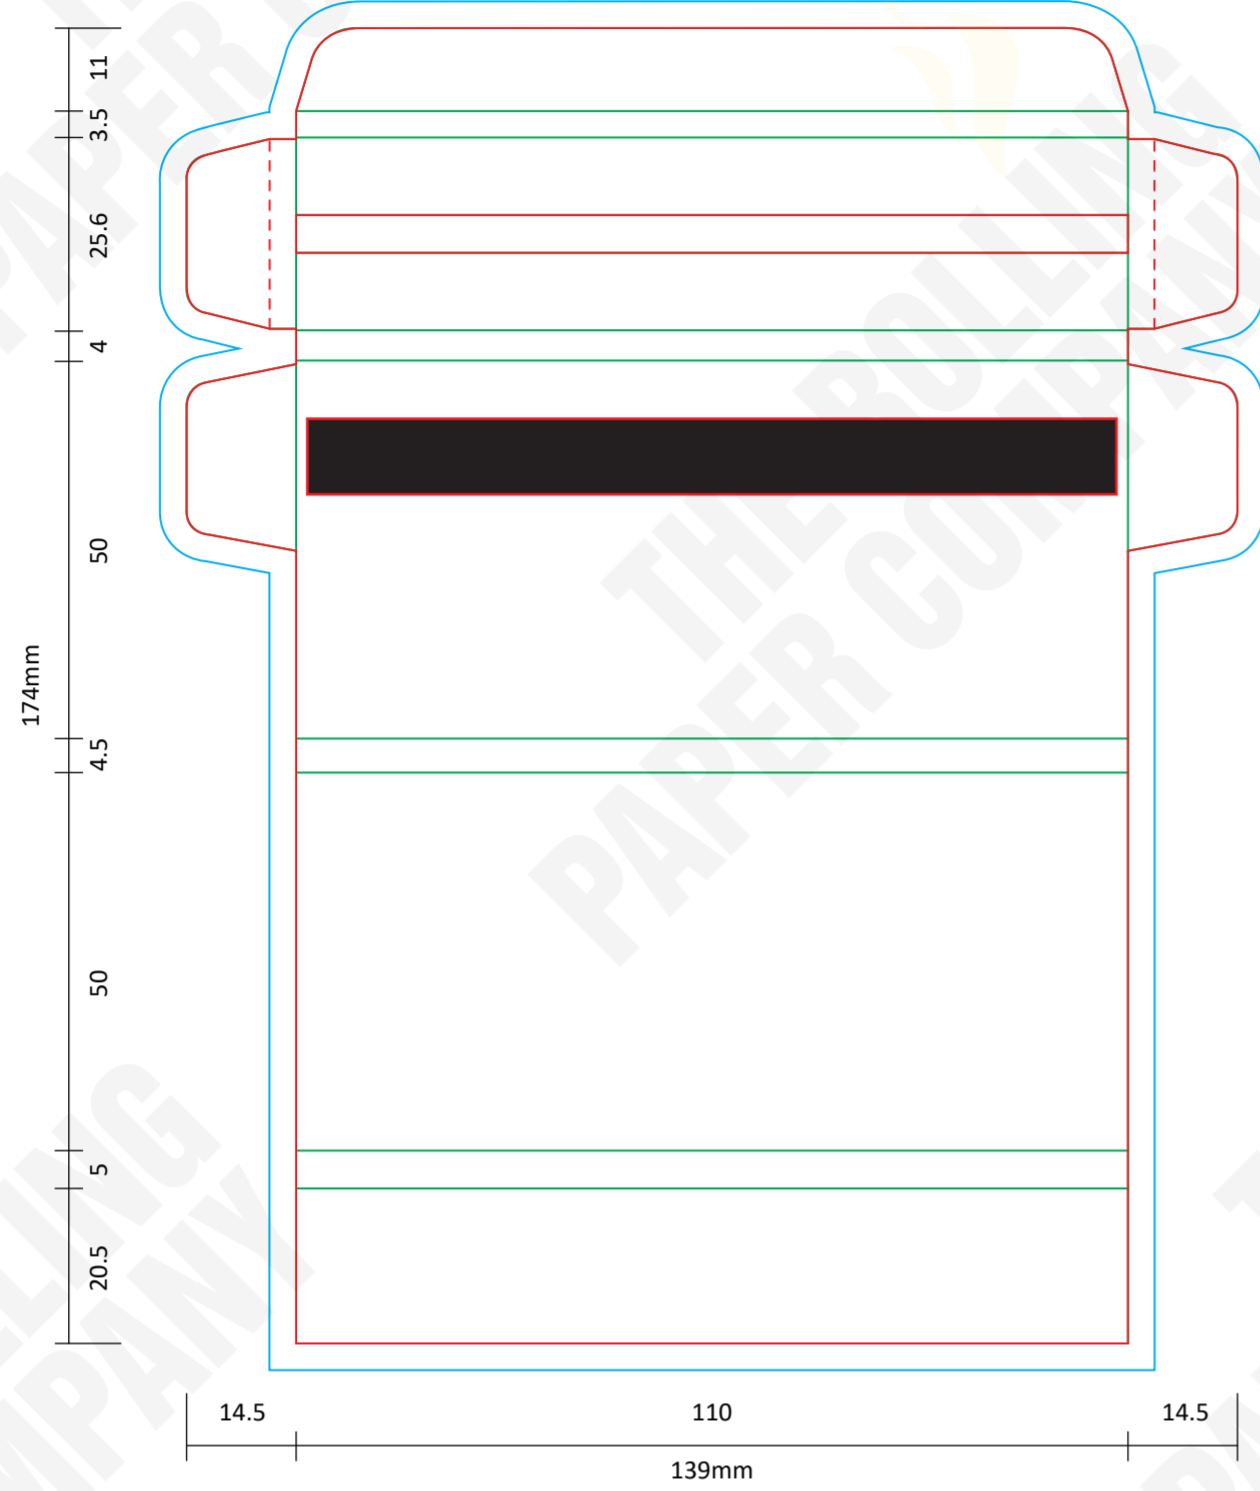

**CLIENT**  
**BRAND**  
**PRODUCT** ROLLING PAPERS  
**SIZE** KSS + TIPS - LONG MAGNET  
**FINISH**

**GRAPHIC DESIGNER**  
**DATE**  
**REVISION NO**

**SPECIAL INSTRUCTIONS**

**FONTS** Supply all fonts with artwork separately  
**IMAGES** All placed images must be 300dpi, 4 color process (CMYK) VECTOR, PSD, TIFF, PNG or JPG, and files must be supplied (not just embedded)  
**BLEED** All images intended to bleed must extend 30mm over the red trim lines to blue line  
**COLOURS** Convert all spot colours (on artworks layer) to CMYK  
**SPECIAL EFFECT** Add a separate layer for Foil / UV / Embossing

**LEGEND**

 : NOT PRINTABLE  
 : TRIM LINE  
 : BLEED AREA  
 : FOLD LINE  
 : PERFORATION  
 : GLUE AREA

**BOOKLET OUTSIDE COVER [4 COLOR-CMYK]**

**BOOKLET INSIDE COVER [4 COLOR-CMYK]**

**FILTER TIPS ON BOOKLET - KSS**

**DISPLAY BOX - 24 BOOKLETS/BOX**

144  
308.3mm  
52  
71.9

15 144 113 144 113

500mm

**COLOURS**

**SPECIAL**