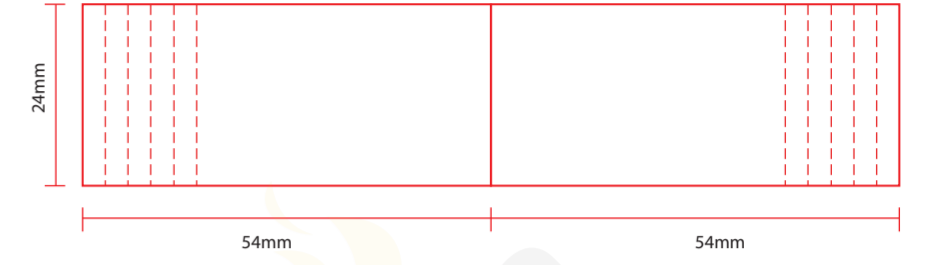

**CLIENT**  
**BRAND**  
**PRODUCT** ROLLING PAPERS  
**SIZE** KSS + TIPS - LONG MAGNET  
**FINISH**

**GRAPHIC DESIGNER**  
**DATE**  
**REVISION NO**

**SPECIAL INSTRUCTIONS**

**FONTS** Supply all fonts with artwork separately  
**IMAGES** All placed images must be 300dpi, 4 color process (CMYK) VECTOR, PSD, TIFF, PNG or JPG, and files must be supplied (not just embedded)  
**BLEED** All images intended to bleed must extend 30mm over the red trim lines to blue line  
**COLOURS** Convert all spot colours (on artworks layer) to CMYK  
**SPECIAL EFFECT** Add a separate layer for Foil / UV / Embossing

**LEGEND**

 : NOT PRINTABLE  
 : TRIM LINE  
 : BLEED AREA  
 : FOLD LINE  
 : PERFORATION  
 : GLUE AREA

**BOOKLET OUTSIDE COVER [4 COLOR-CMYK]**

**BOOKLET INSIDE COVER [4 COLOR-CMYK]**

**FILTER TIPS ON BOOKLET - KSS**

**DISPLAY BOX - 24 BOOKLETS/BOX**

144  
308.3mm  
52  
71.9

15 144 113 144 113

500mm

**COLOURS**

**SPECIAL**