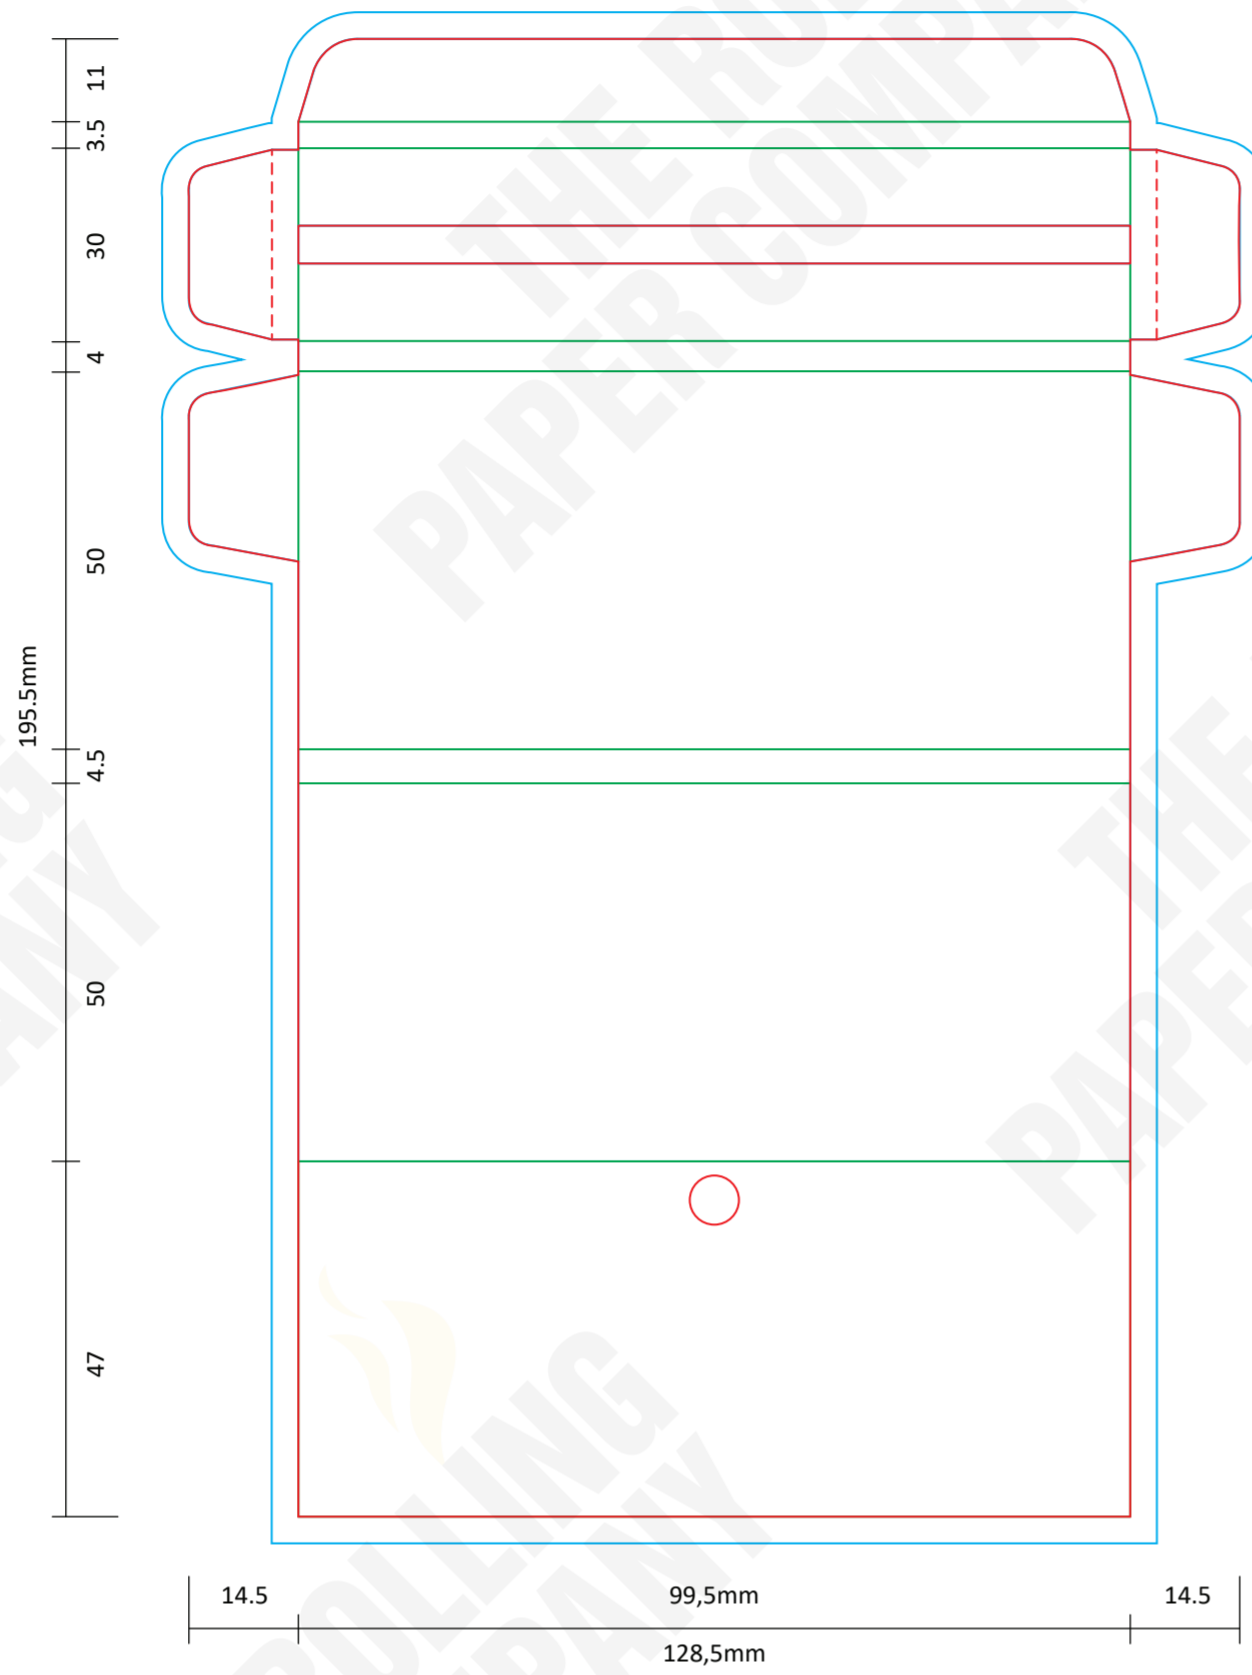

CLIENT
BRAND
PRODUCT ROLLING PAPER
SIZE KING SIZE +TIPS BUTTON MAGNET
FINISH

GRAPHIC DESIGNER
DATE
REVISION NO

SPECIAL INSTRUCTIONS

FONTS Supply all fonts with artwork separately
IMAGES All placed images must be 300dpi, 4 color process (CMYK) VECTOR, PSD, TIFF, PNG or JPG, and files must be supplied (not just embedded)
BLEED All images intended to bleed must extend 30mm over the red trim lines to blue line
COLOURS Convert all spot colours (on artworks layer) to CMYK
SPECIAL EFFECT Add a separate layer for Foil / UV / Embossing

LEGEND

 : NOT PRINTABLE
 : TRIM LINE
 : BLEED AREA
 : FOLD LINE
 : PERFORATION
 : GLUE AREA

BOOKLET OUTSIDE COVER [4 COLOR-CMYK]

BOOKLET INSIDE COVER [4 COLOR-CMYK]

FILTER TIPS ON BOOKLET - KSS