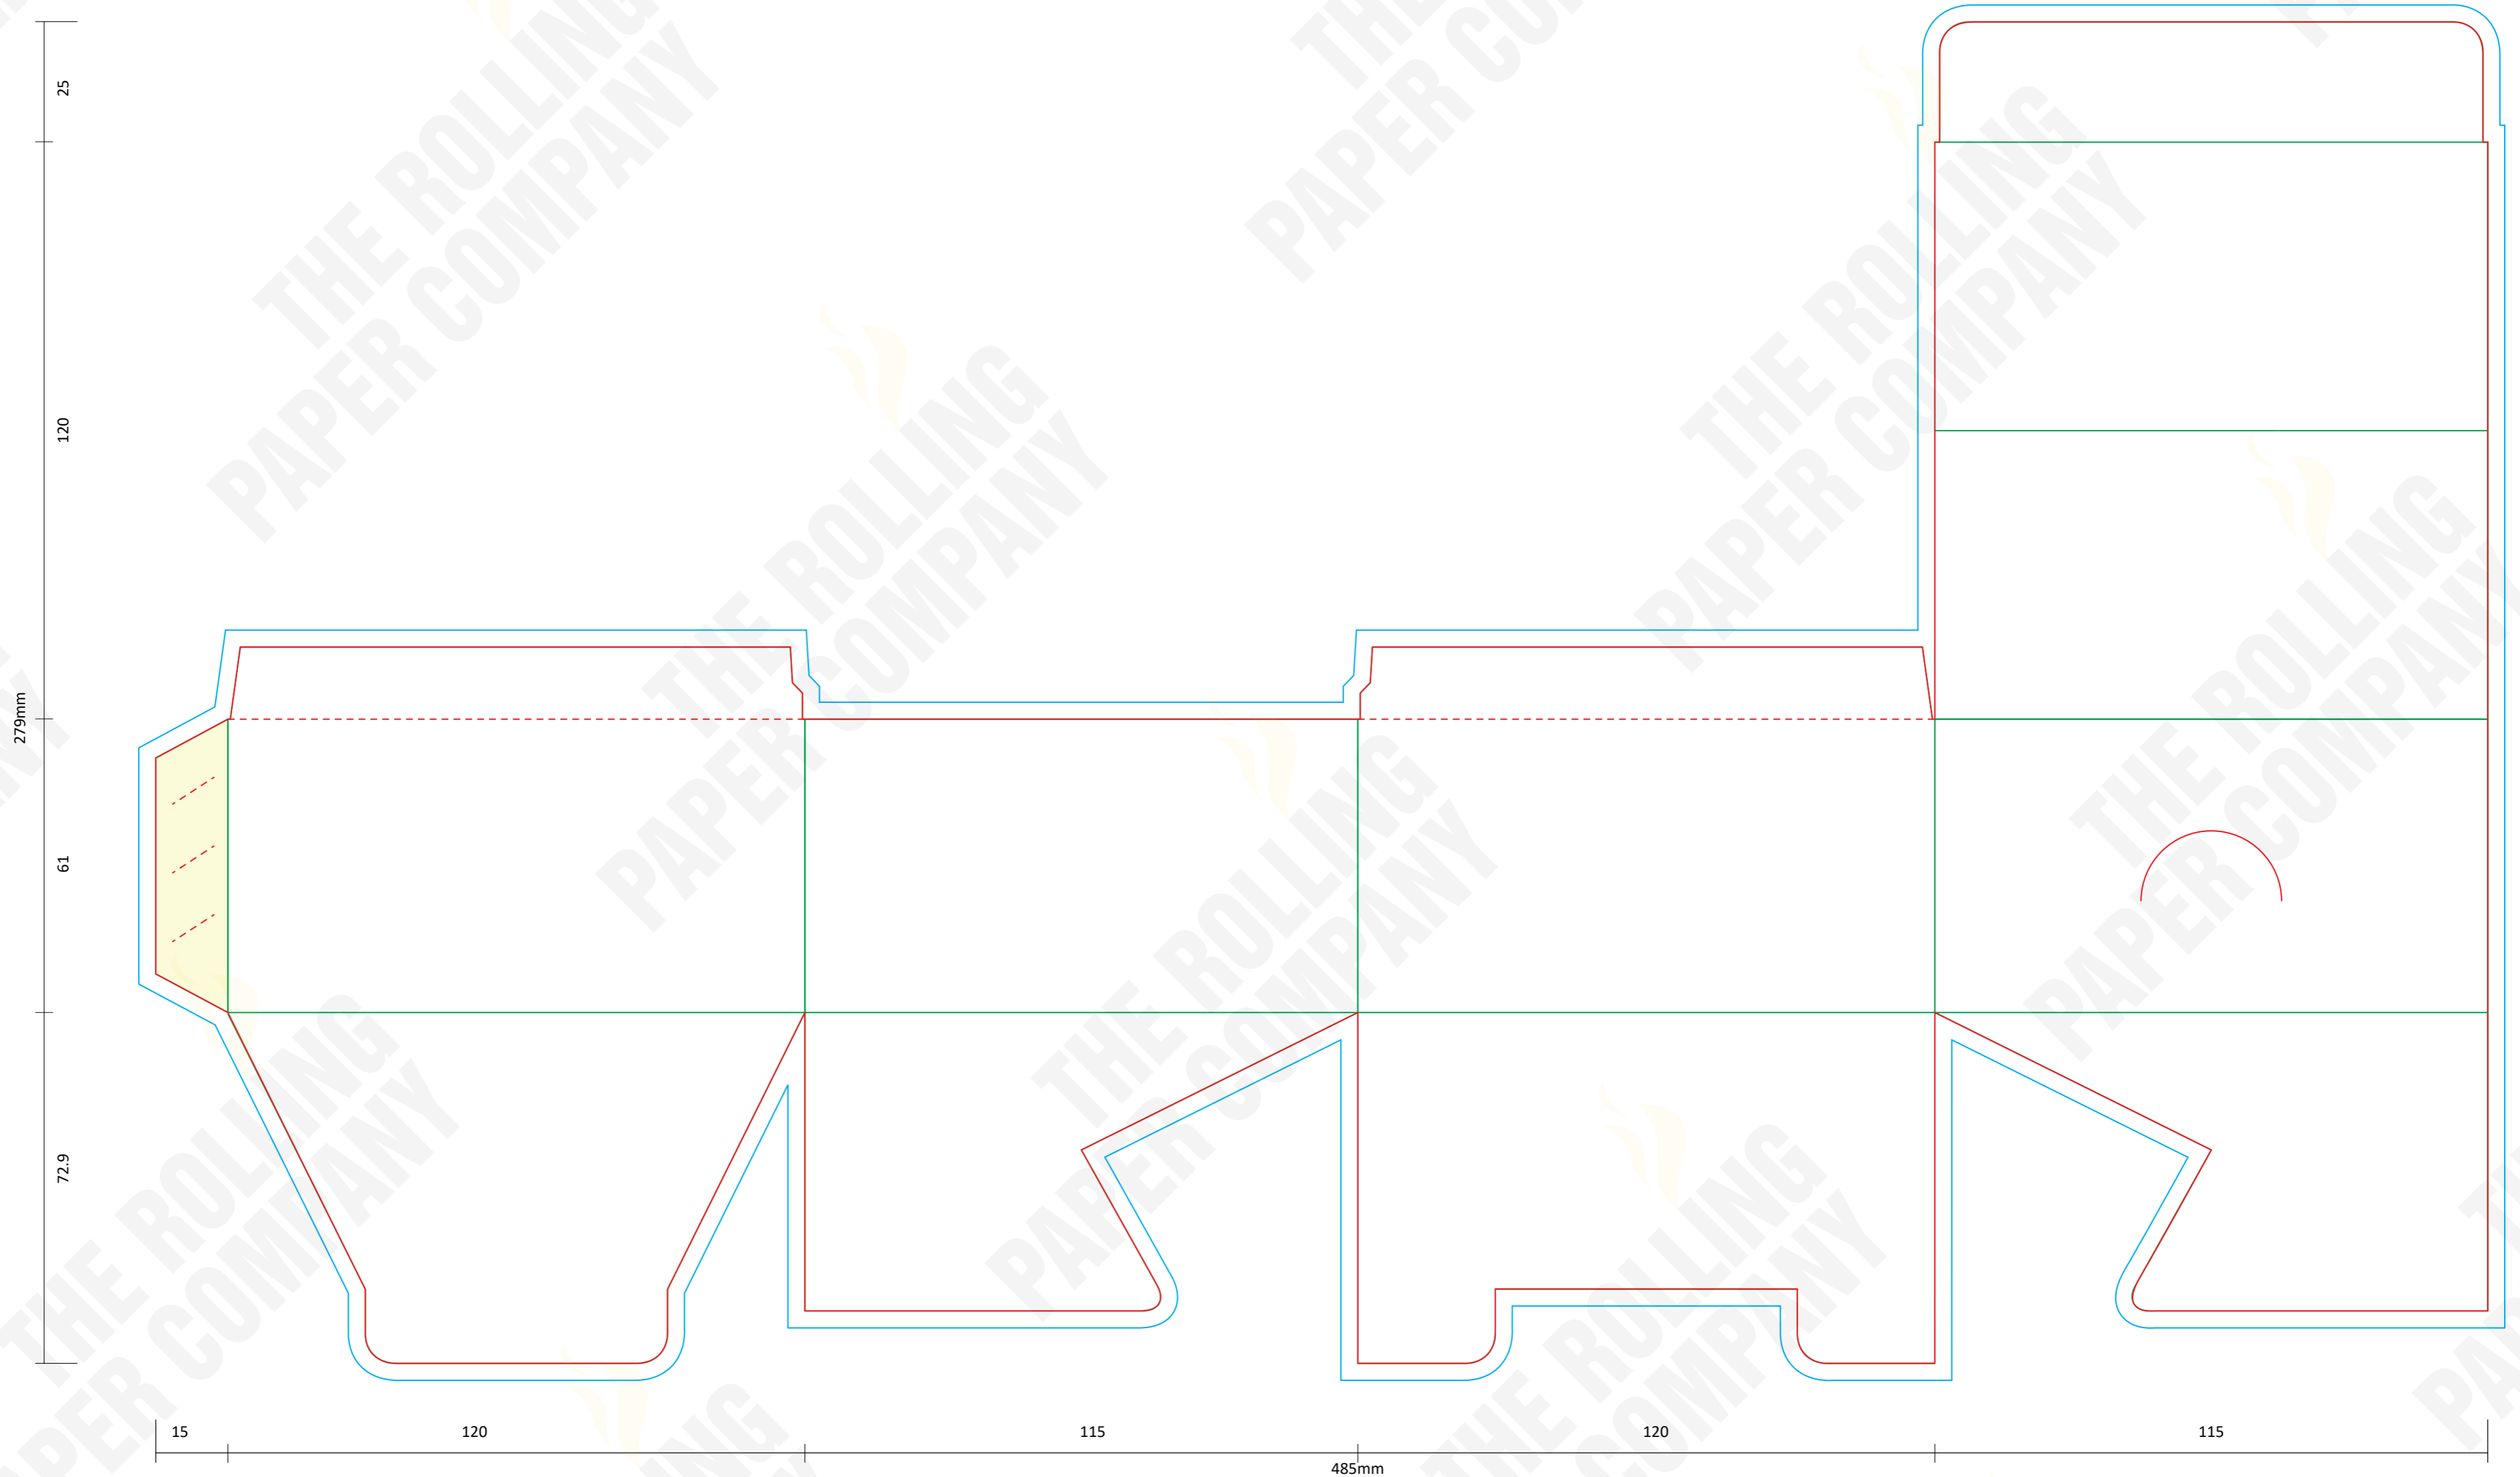

CLIENT
BRAND
PRODUCT ROLLING PAPERS
SIZE KSS + TIPS - ELASTIC BAND
FINISH

GRAPHIC DESIGNER
DATE
REVISION NO

SPECIAL INSTRUCTIONS

FONTS Supply all fonts with artwork separately
IMAGES All placed images must be 300dpi, 4 color process (CMYK) VECTOR, PSD, TIFF, PNG or JPG, and files must be supplied (not just embedded)
BLEED All images intended to bleed must extend 30mm over the red trim lines to blue line
COLOURS Convert all spot colours (on artworks layer) to CMYK
SPECIAL EFFECT Add a separate layer for Foil / UV / Embossing

LEGEND

 : NOT PRINTABLE
 : TRIM LINE
 : BLEED AREA
 : FOLD LINE
 : PERFORATION
 : GLUE AREA

BOOKLET OUTSIDE COVER

BOOKLET INSIDE COVER

FILTER TIPS ON BOOKLET - KSS

BOOKLET COVER OUTSIDE

DISPLAY BOX [24 BOOKLETS/BOX]