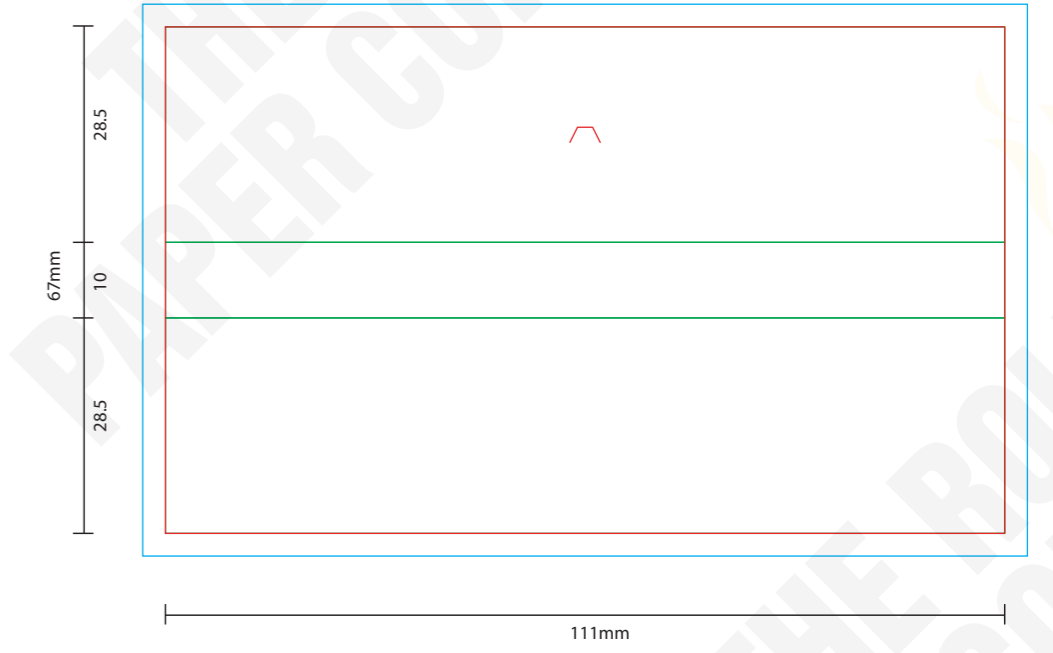

CLIENT
BRAND
PRODUCT ROLLING PAPERS
SIZE KSS + TIPS - ELASTIC BAND
FINISH

GRAPHIC DESIGNER
DATE
REVISION NO

SPECIAL INSTRUCTIONS

FONTS Supply all fonts with artwork separately
IMAGES All placed images must be 300dpi, 4 color process (CMYK) VECTOR, PSD, TIFF, PNG or JPG, and files must be supplied (not just embedded)
BLEED All images intended to bleed must extend 30mm over the red trim lines to blue line
COLOURS Convert all spot colours (on artworks layer) to CMYK
SPECIAL EFFECT Add a separate layer for Foil / UV / Embossing

LEGEND

 : NOT PRINTABLE
 : TRIM LINE
 : BLEED AREA
 : FOLD LINE
 : PERFORATION
 : GLUE AREA

BOOKLET OUTSIDE COVER

BOOKLET INSIDE COVER

FILTER TIPS ON BOOKLET - KSS

BOOKLET COVER OUTSIDE

DISPLAY BOX [24 BOOKLETS/BOX]