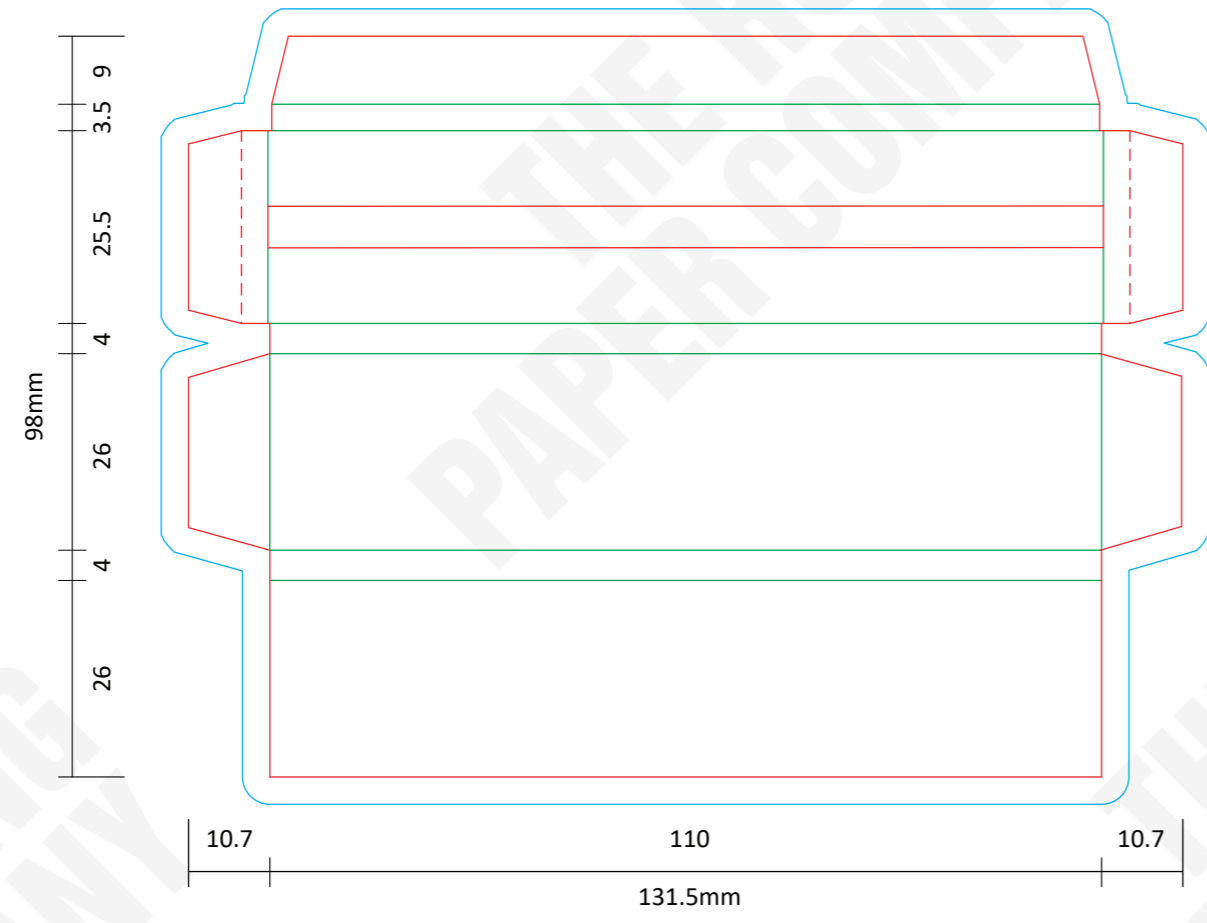

CLIENT
BRAND
PRODUCT ROLLING PAPERS
SIZE KSS + TIPS - ELASTIC BAND
FINISH

GRAPHIC DESIGNER
DATE
REVISION NO

SPECIAL INSTRUCTIONS

FONTS Supply all fonts with artwork separately
IMAGES All placed images must be 300dpi, 4 color process (CMYK) VECTOR, PSD, TIFF, PNG or JPG, and files must be supplied (not just embedded)
BLEED All images intended to bleed must extend 30mm over the red trim lines to blue line
COLOURS Convert all spot colours (on artworks layer) to CMYK
SPECIAL EFFECT Add a separate layer for Foil / UV / Embossing

LEGEND

 : NOT PRINTABLE
 : TRIM LINE
 : BLEED AREA
 : FOLD LINE
 : PERFORATION
 : GLUE AREA

BOOKLET OUTSIDE COVER

BOOKLET INSIDE COVER

FILTER TIPS ON BOOKLET - KSS

BOOKLET COVER OUTSIDE

DISPLAY BOX [24 BOOKLETS/BOX]