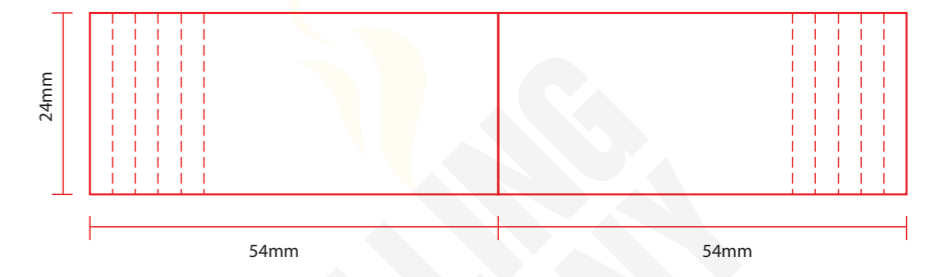

CLIENT
BRAND
PRODUCT ROLLING PAPERS
SIZE KSS + TIPS - ELASTIC BAND
FINISH

GRAPHIC DESIGNER
DATE
REVISION NO

SPECIAL INSTRUCTIONS

FONTS Supply all fonts with artwork separately
IMAGES All placed images must be 300dpi, 4 color process (CMYK) VECTOR, PSD, TIFF, PNG or JPG, and files must be supplied (not just embedded)
BLEED All images intended to bleed must extend 30mm over the red trim lines to blue line
COLOURS Convert all spot colours (on artworks layer) to CMYK
SPECIAL EFFECT Add a separate layer for Foil / UV / Embossing

LEGEND

 : NOT PRINTABLE
 : TRIM LINE
 : BLEED AREA
 : FOLD LINE
 : PERFORATION
 : GLUE AREA

BOOKLET OUTSIDE COVER

BOOKLET INSIDE COVER

FILTER TIPS ON BOOKLET - KSS

BOOKLET COVER OUTSIDE

DISPLAY BOX [24 BOOKLETS/BOX]