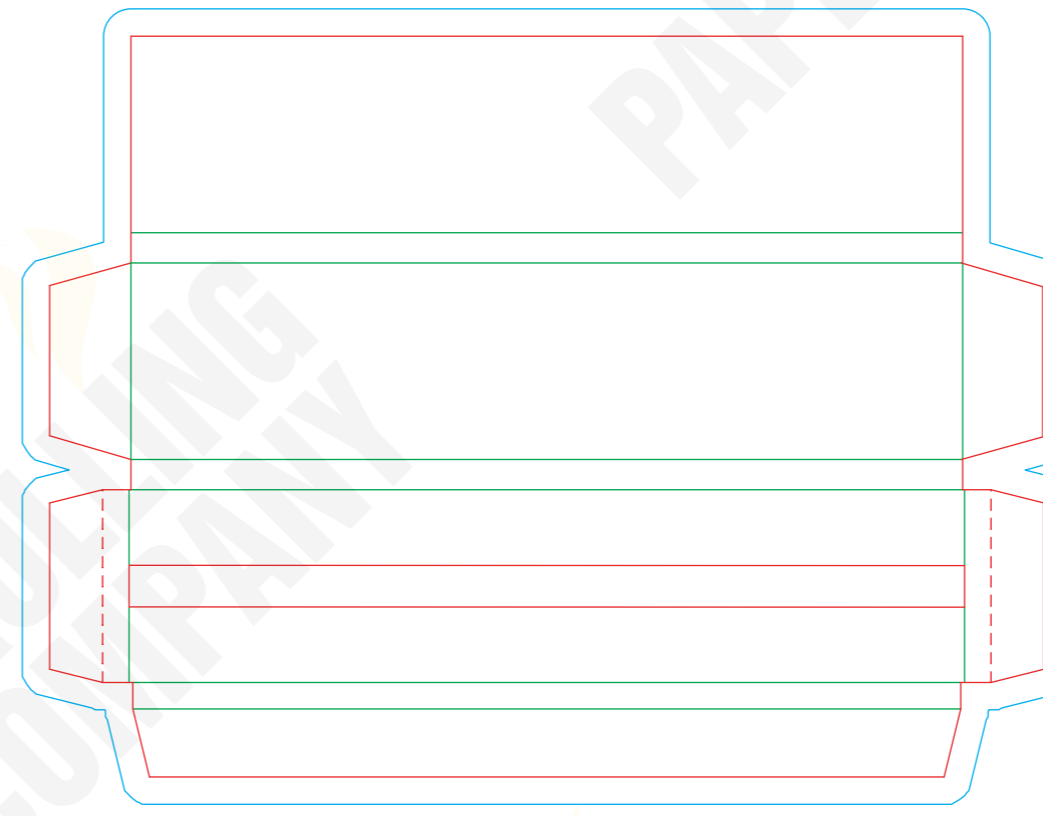

CLIENT
BRAND
PRODUCT ROLLING PAPERS
SIZE KSS + TIPS - ELASTIC BAND
FINISH

GRAPHIC DESIGNER
DATE
REVISION NO

SPECIAL INSTRUCTIONS

FONTS Supply all fonts with artwork separately
IMAGES All placed images must be 300dpi, 4 color process (CMYK) VECTOR, PSD, TIFF, PNG or JPG, and files must be supplied (not just embedded)
BLEED All images intended to bleed must extend 30mm over the red trim lines to blue line
COLOURS Convert all spot colours (on artworks layer) to CMYK
SPECIAL EFFECT Add a separate layer for Foil / UV / Embossing

LEGEND

 : NOT PRINTABLE
 : TRIM LINE
 : BLEED AREA
 : FOLD LINE
 : PERFORATION
 : GLUE AREA

BOOKLET OUTSIDE COVER

BOOKLET INSIDE COVER

FILTER TIPS ON BOOKLET - KSS

BOOKLET COVER OUTSIDE

DISPLAY BOX [24 BOOKLETS/BOX]