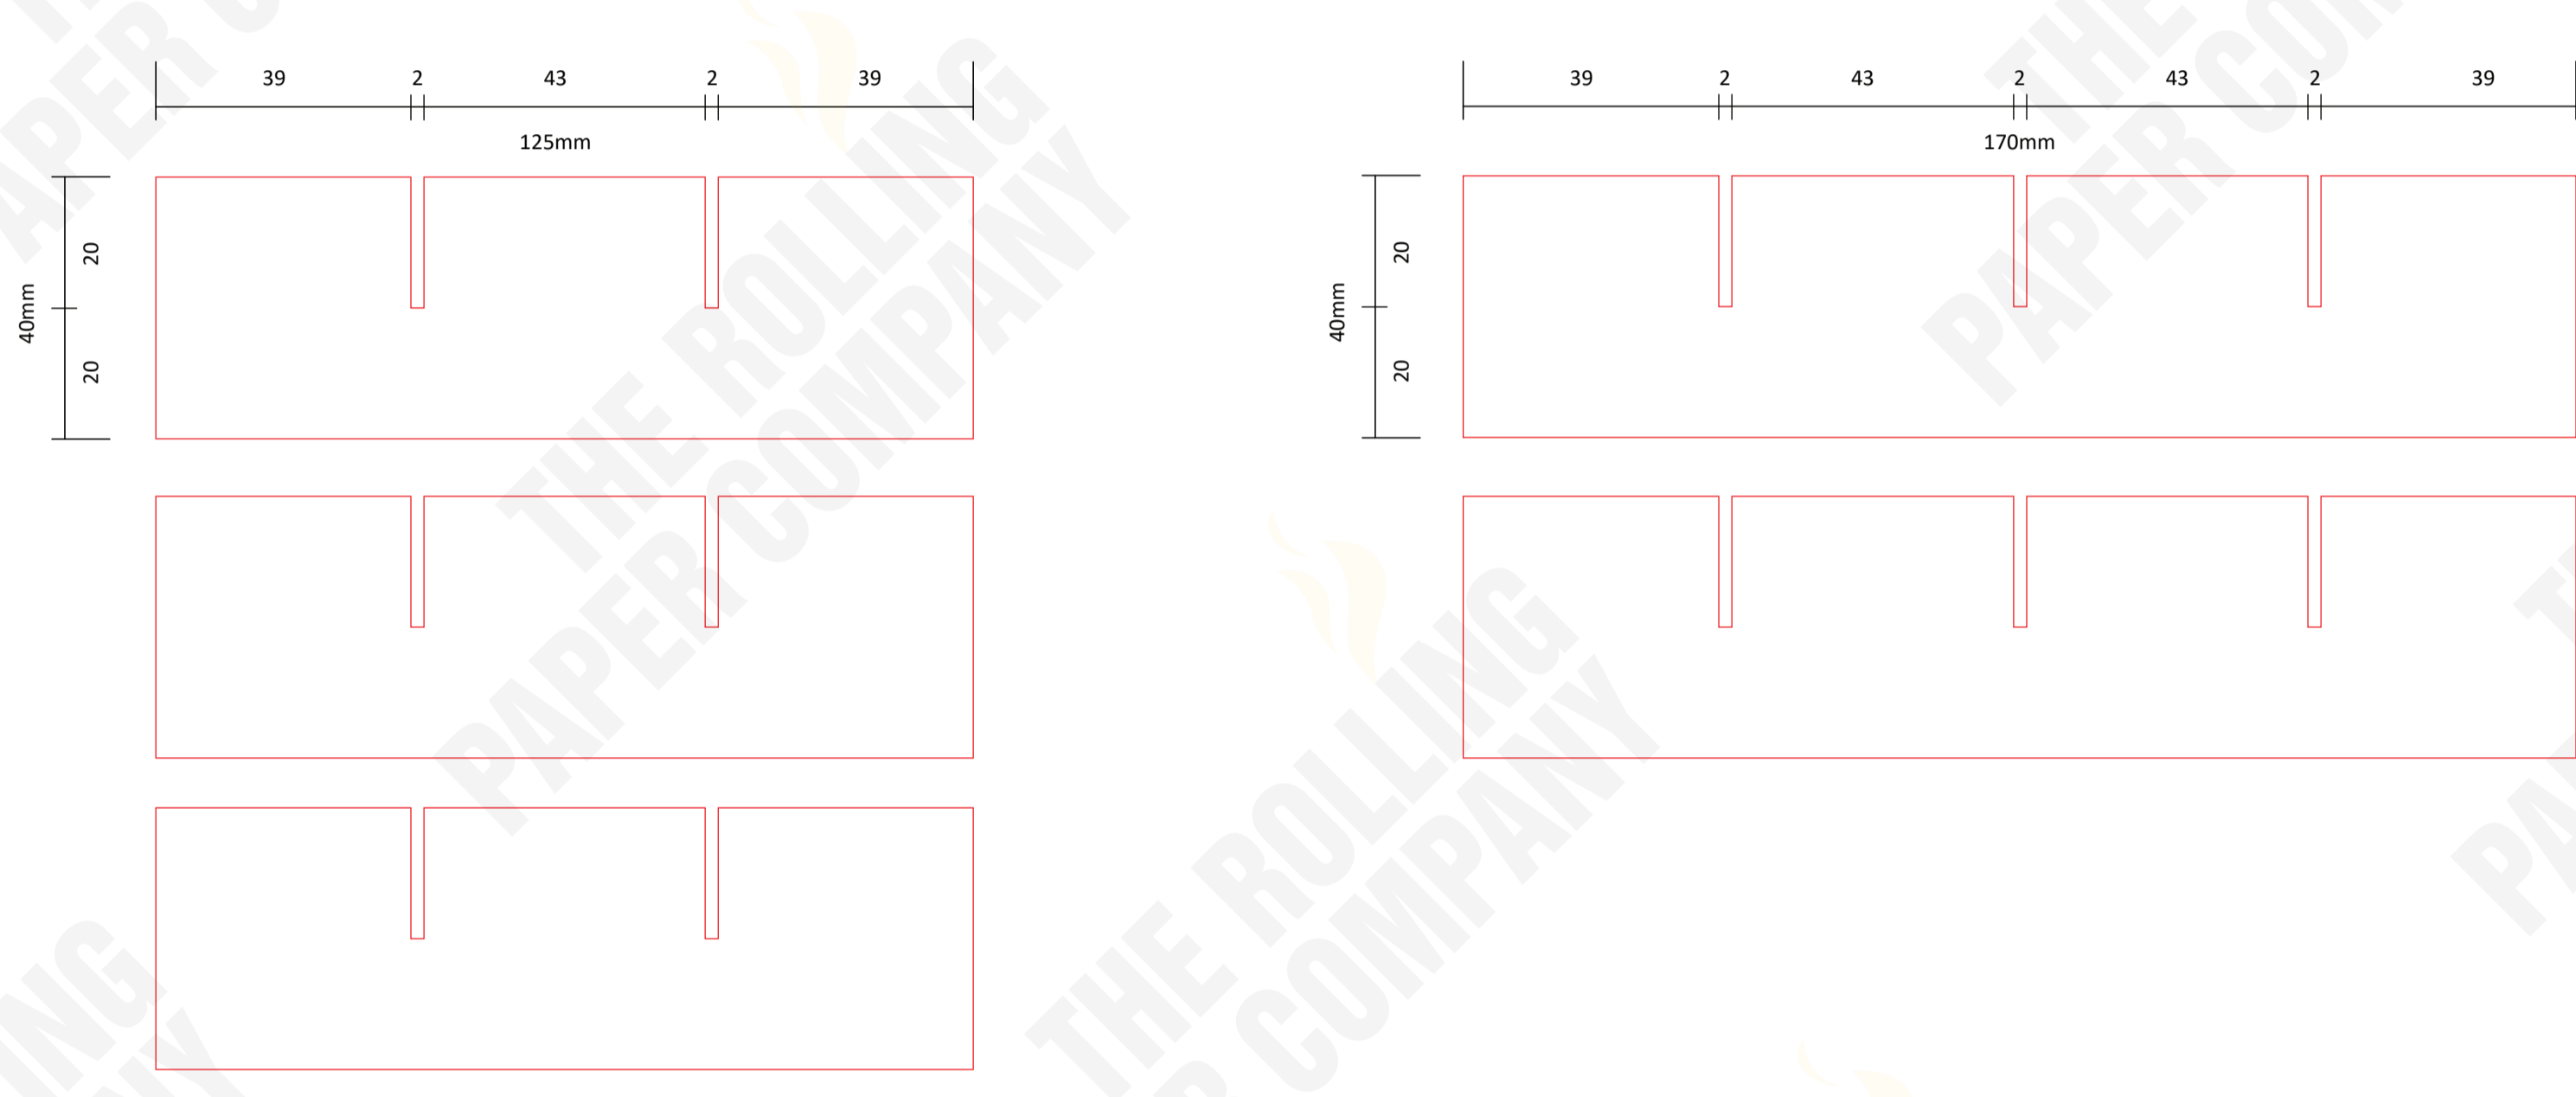

SPECIAL INSTRUCTIONS

FONTS Supply all fonts with artwork separately
IMAGES All placed images must be 300dpi, 4 color process (CMYK) VECTOR, PSD, TIFF, PNG or JPG, and files must be supplied (not just embedded)
BLEED All images intended to bleed must extend 30mm over the red trim lines to blue line
COLOURS Convert all spot colours (on artworks layer) to CMYK
SPECIAL EFFECT Add a separate layer for Foil / UV / Embossing

LEGEND

: NOT PRINTABLE
 : TRIM LINE
 : BLEED AREA
 : FOLD LINE
 : PERFORATION
 : GLUE AREA

**DISPLAY BOX - 12 CONES TUBE
12 TUBES/BOX**

COLOURS	SPECIAL