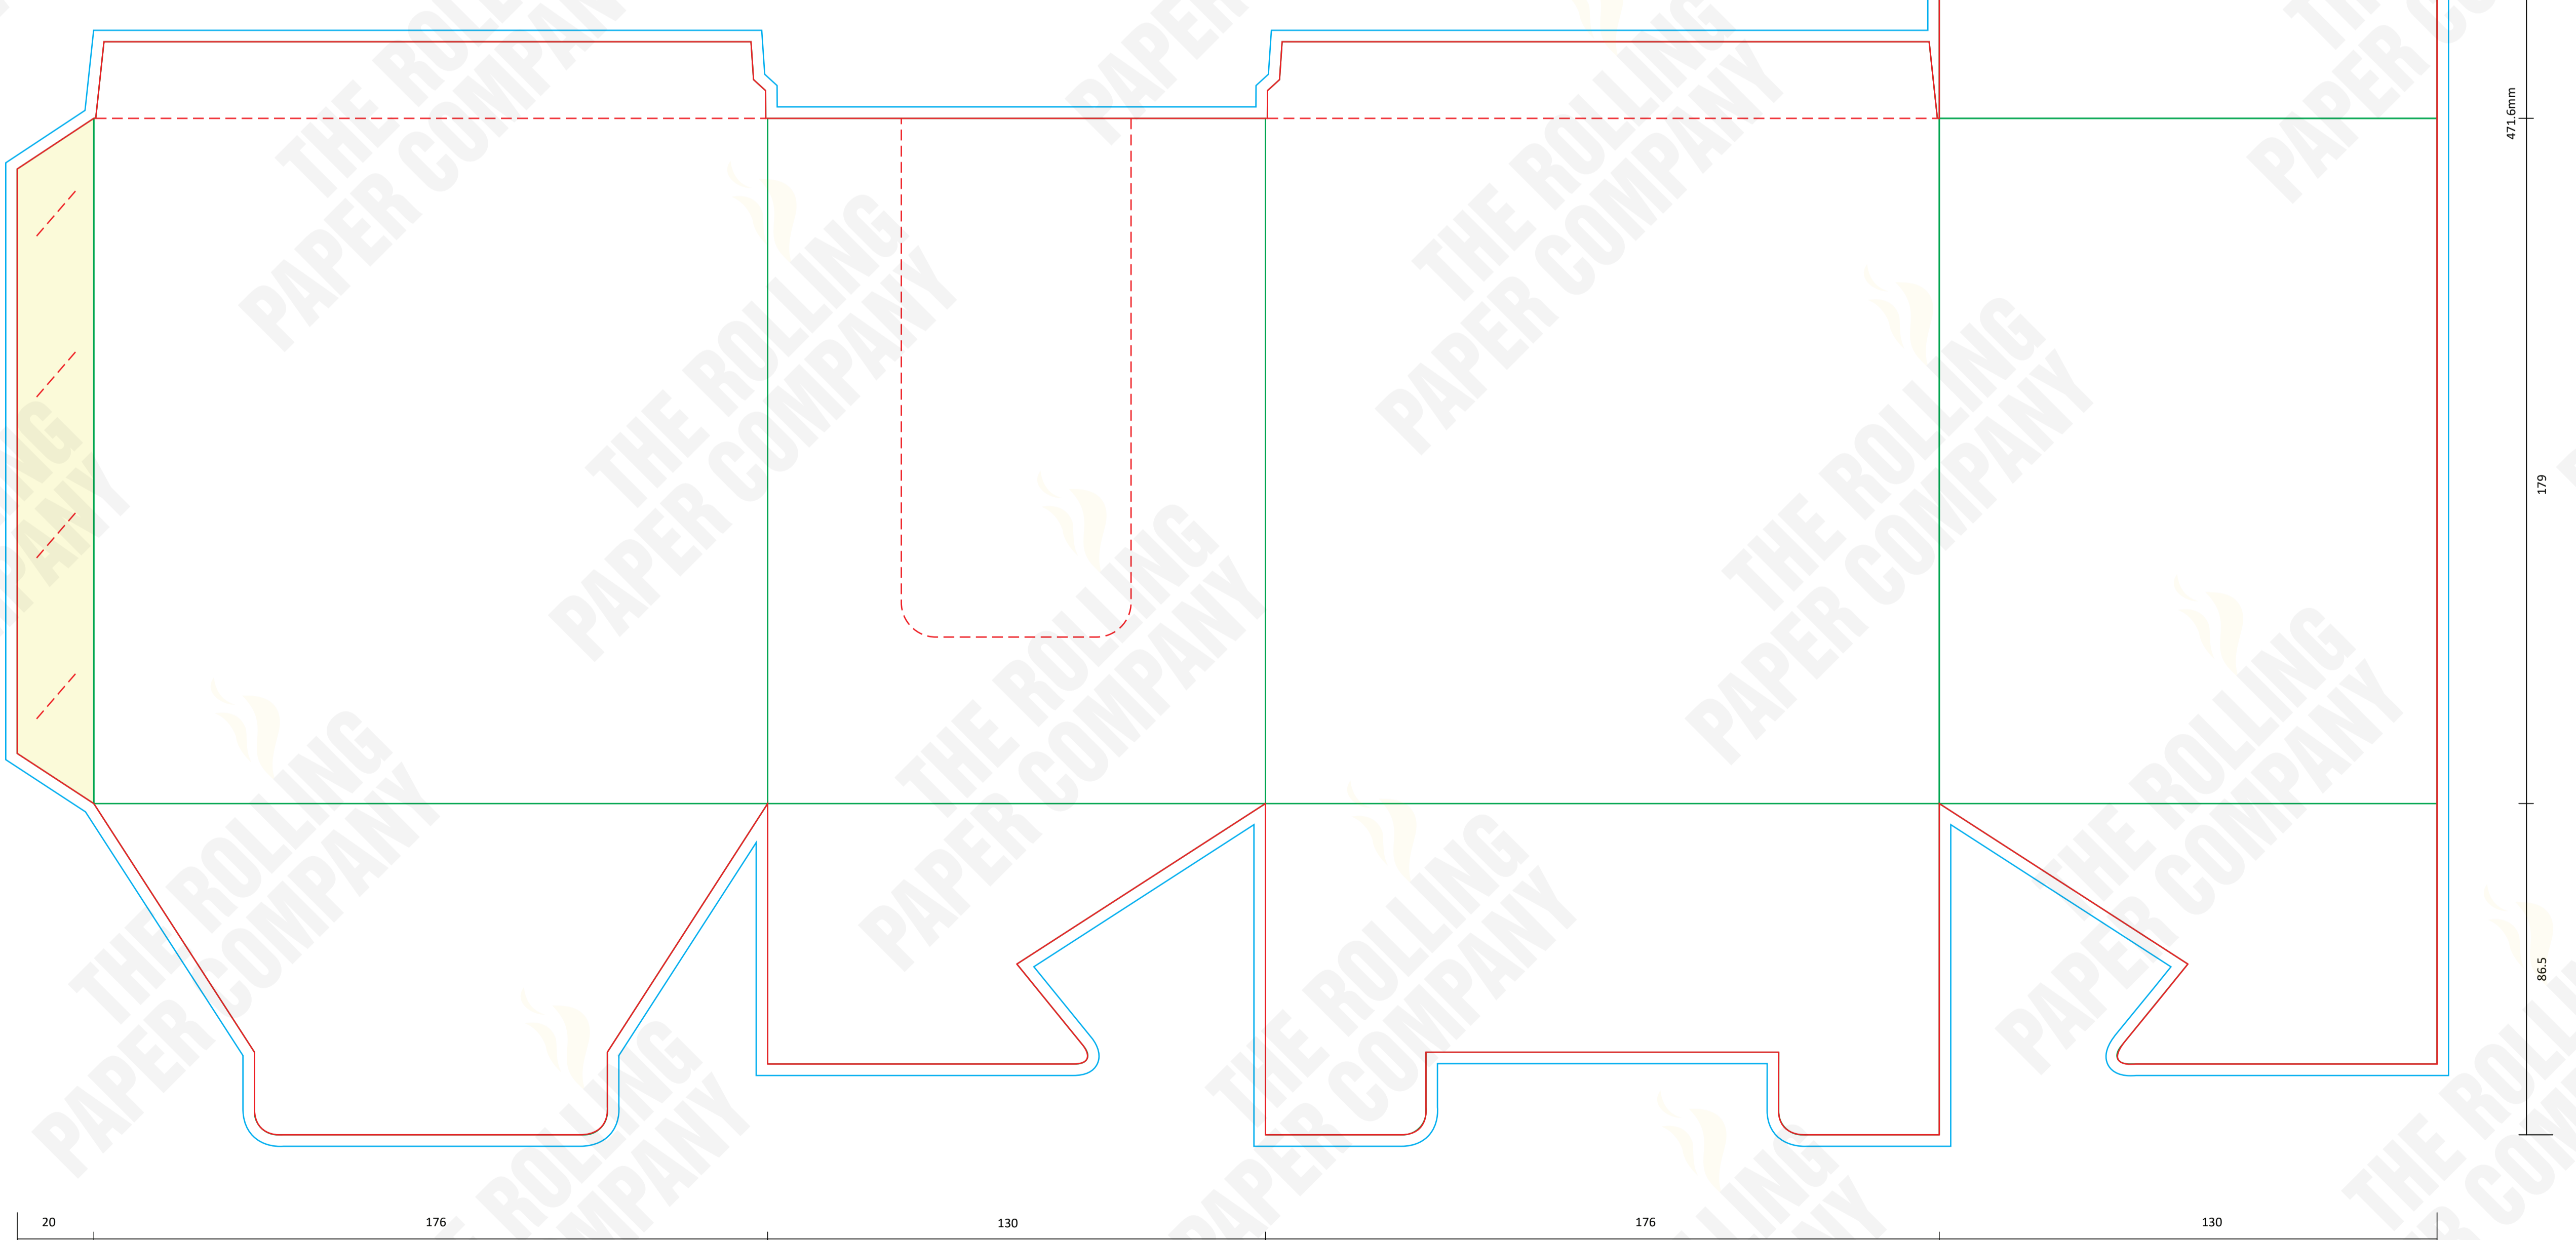

SPECIAL INSTRUCTIONS

FONTS Supply all fonts with artwork separately
IMAGES All placed images must be 300dpi, 4 color process (CMYK) VECTOR, PSD, TIFF, PNG or JPG, and files must be supplied (not just embedded)
BLEED All images intended to bleed must extend 30mm over the red trim lines to blue line
COLOURS Convert all spot colours (on artworks layer) to CMYK
SPECIAL EFFECT Add a separate layer for Foil / UV / Embossing

LEGEND

: NOT PRINTABLE
 : TRIM LINE
 : BLEED AREA
 : FOLD LINE
 : PERFORATION
 : GLUE AREA

**DISPLAY BOX - 12 CONES TUBE
12 TUBES/BOX**

COLOURS	SPECIAL