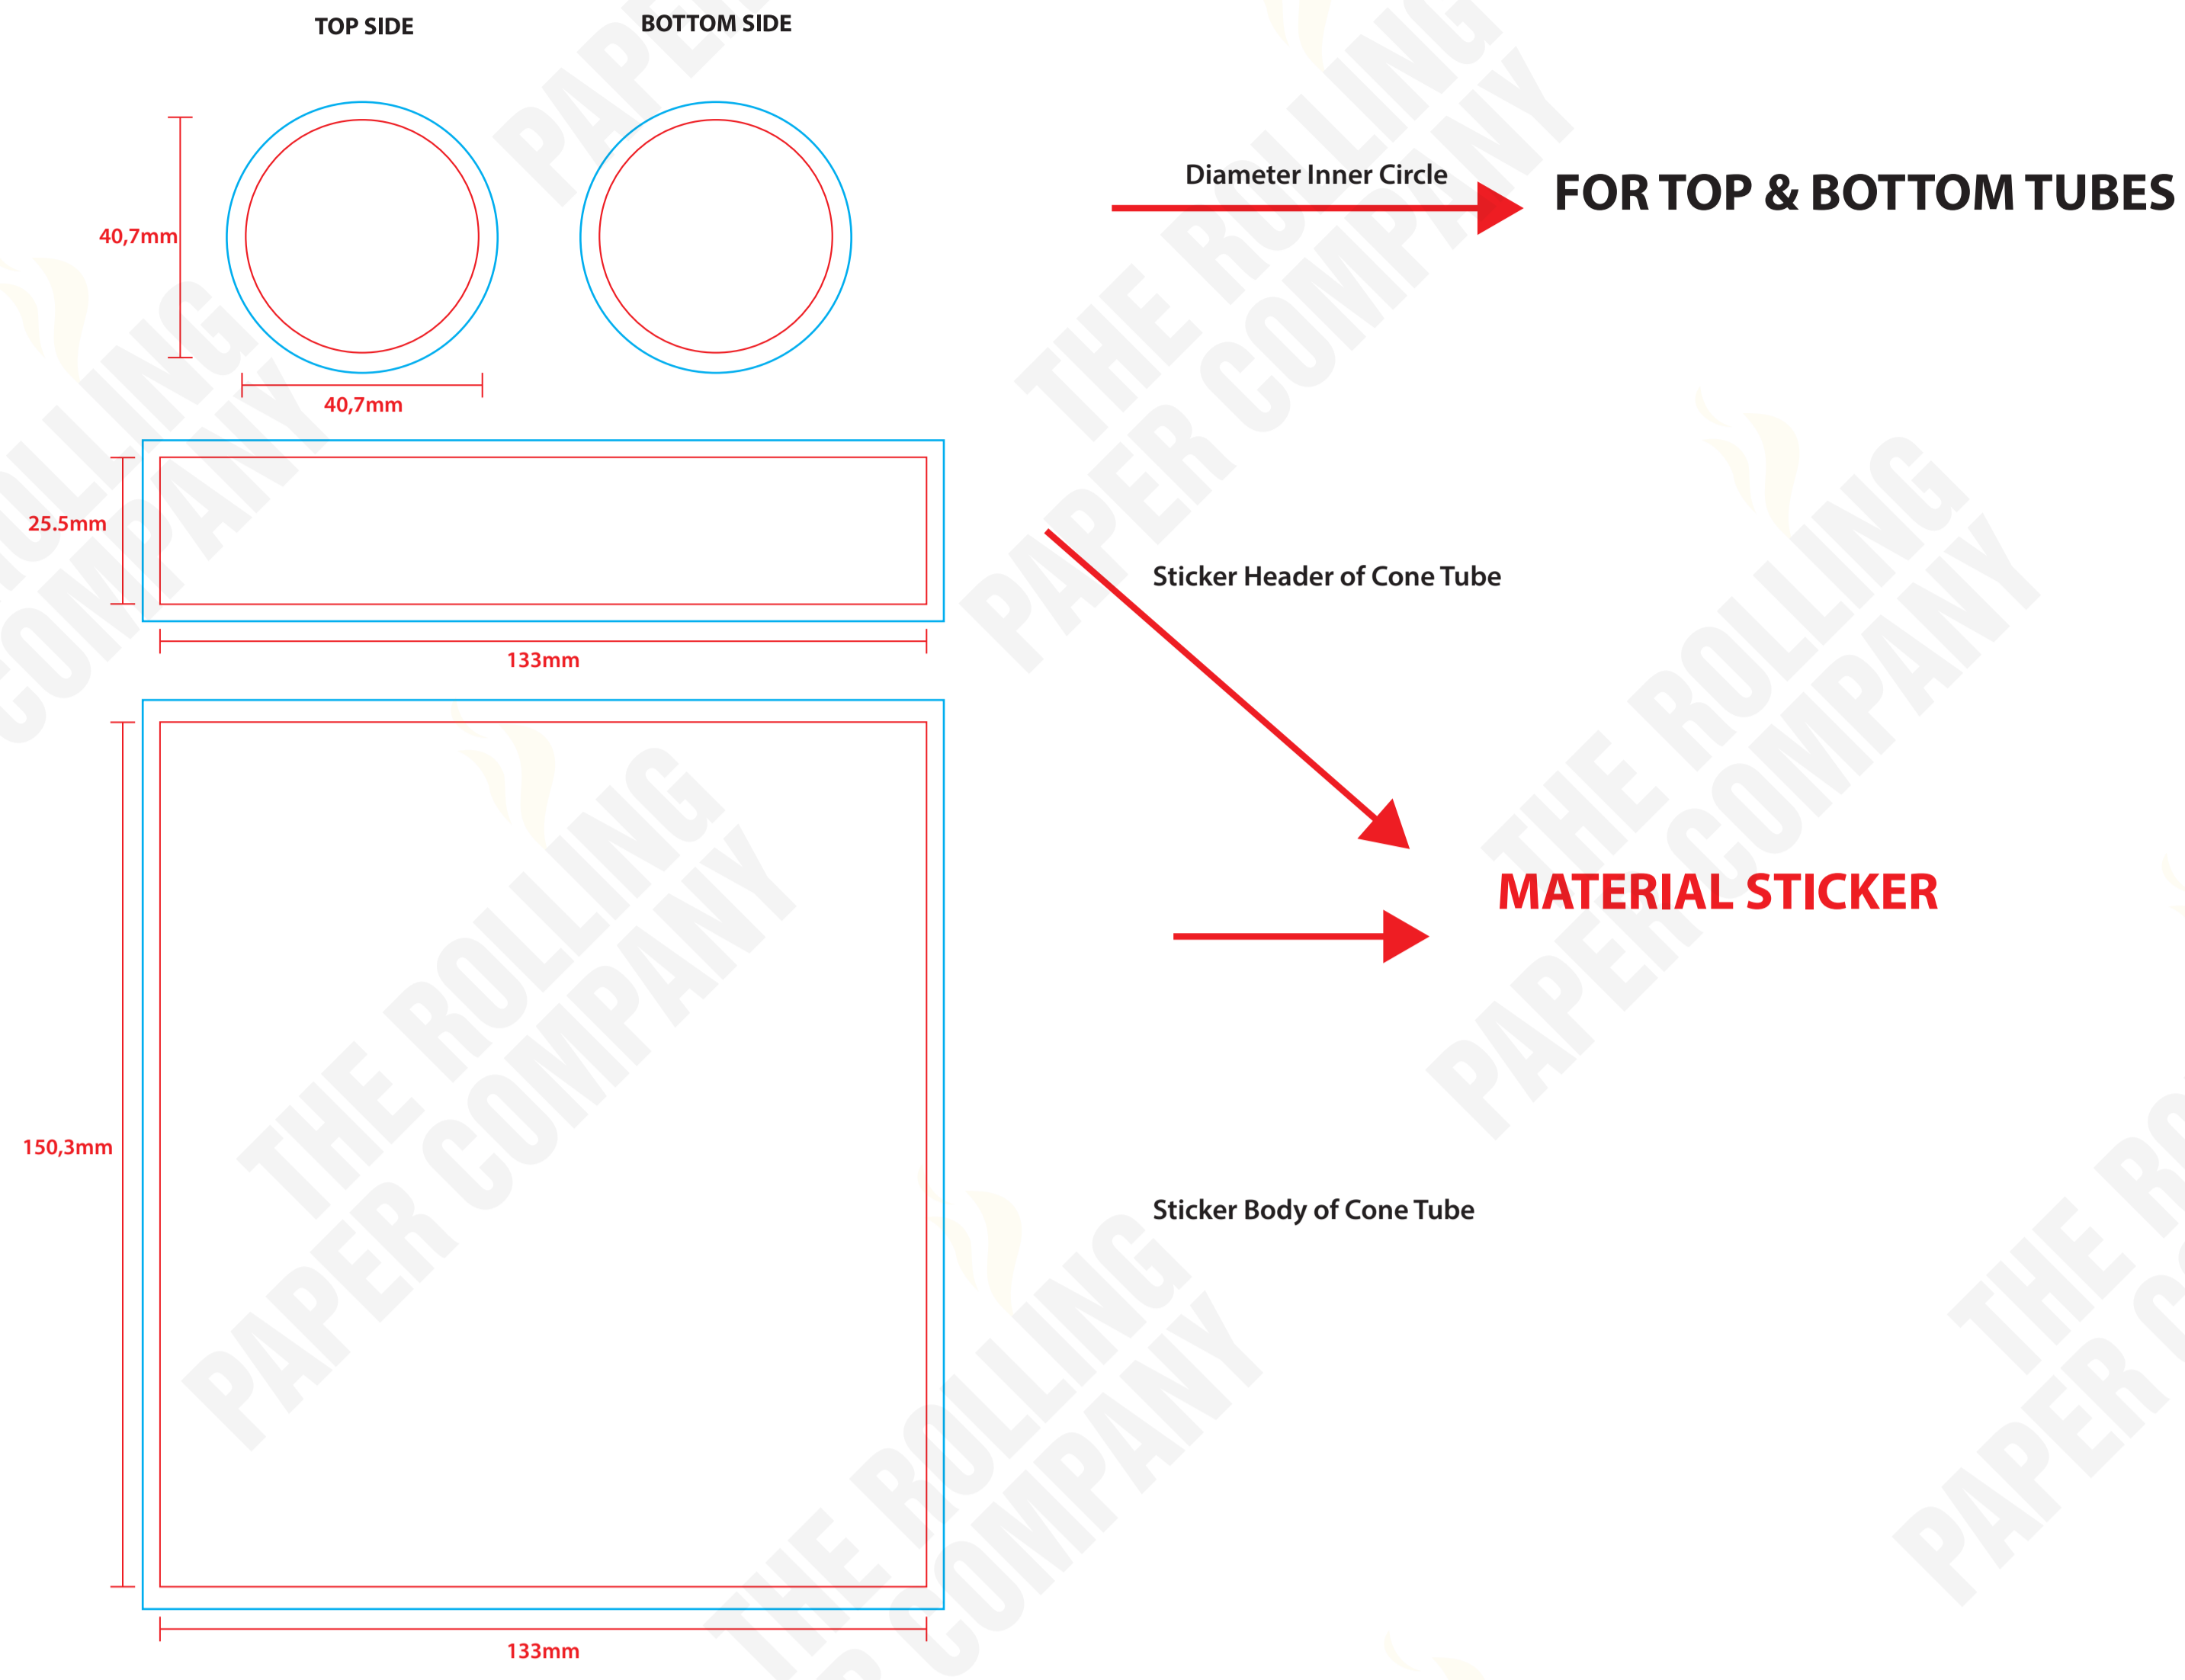

SPECIAL INSTRUCTIONS

FONTS Supply all fonts with artwork separately
IMAGES All placed images must be 300dpi, 4 color process (CMYK) VECTOR, PSD, TIFF, PNG or JPG, and files must be supplied (not just embedded)
BLEED All images intended to bleed must extend 30mm over the red trim lines to blue line
COLOURS Convert all spot colours (on artworks layer) to CMYK
SPECIAL EFFECT Add a separate layer for Foil / UV / Embossing

LEGEND

: NOT PRINTABLE
 : TRIM LINE
 : BLEED AREA
 : FOLD LINE
 : PERFORATION
 : GLUE AREA

**DISPLAY BOX - 12 CONES TUBE
12 TUBES/BOX**

COLOURS	SPECIAL