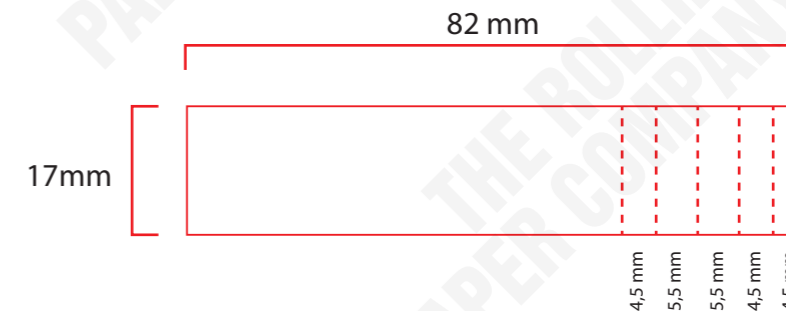

CLIENT
BRAND
PRODUCT ROLLED TIPS
SIZE KING SIZE - 109MM
FINISH

GRAPHIC DESIGNER
DATE
REVISION NO

SPECIAL INSTRUCTIONS

FONTS Supply all fonts with artwork separately
IMAGES All placed images must be 300dpi, 4 color process (CMYK) VECTOR, PSD, TIFF, PNG or JPG, and files must be supplied (not just embedded)
BLEED All images intended to bleed must extend 30mm over the red trim lines to blue line
COLOURS Convert all spot colours (on artworks layer) to CMYK
SPECIAL EFFECT Add a separate layer for Foil / UV / Embossing

LEGEND

 : NOT PRINTABLE
 : TRIM LINE
 : BLEED AREA
 : FOLD LINE
 : PERFORATION
 : GLUE AREA

DISPLAY BOX - 100 PCS ROLLED TIPS

FILTER TIPS W SHAPE

MOCKUP ROLLED FILTER TIPS

COLOURS

SPECIAL