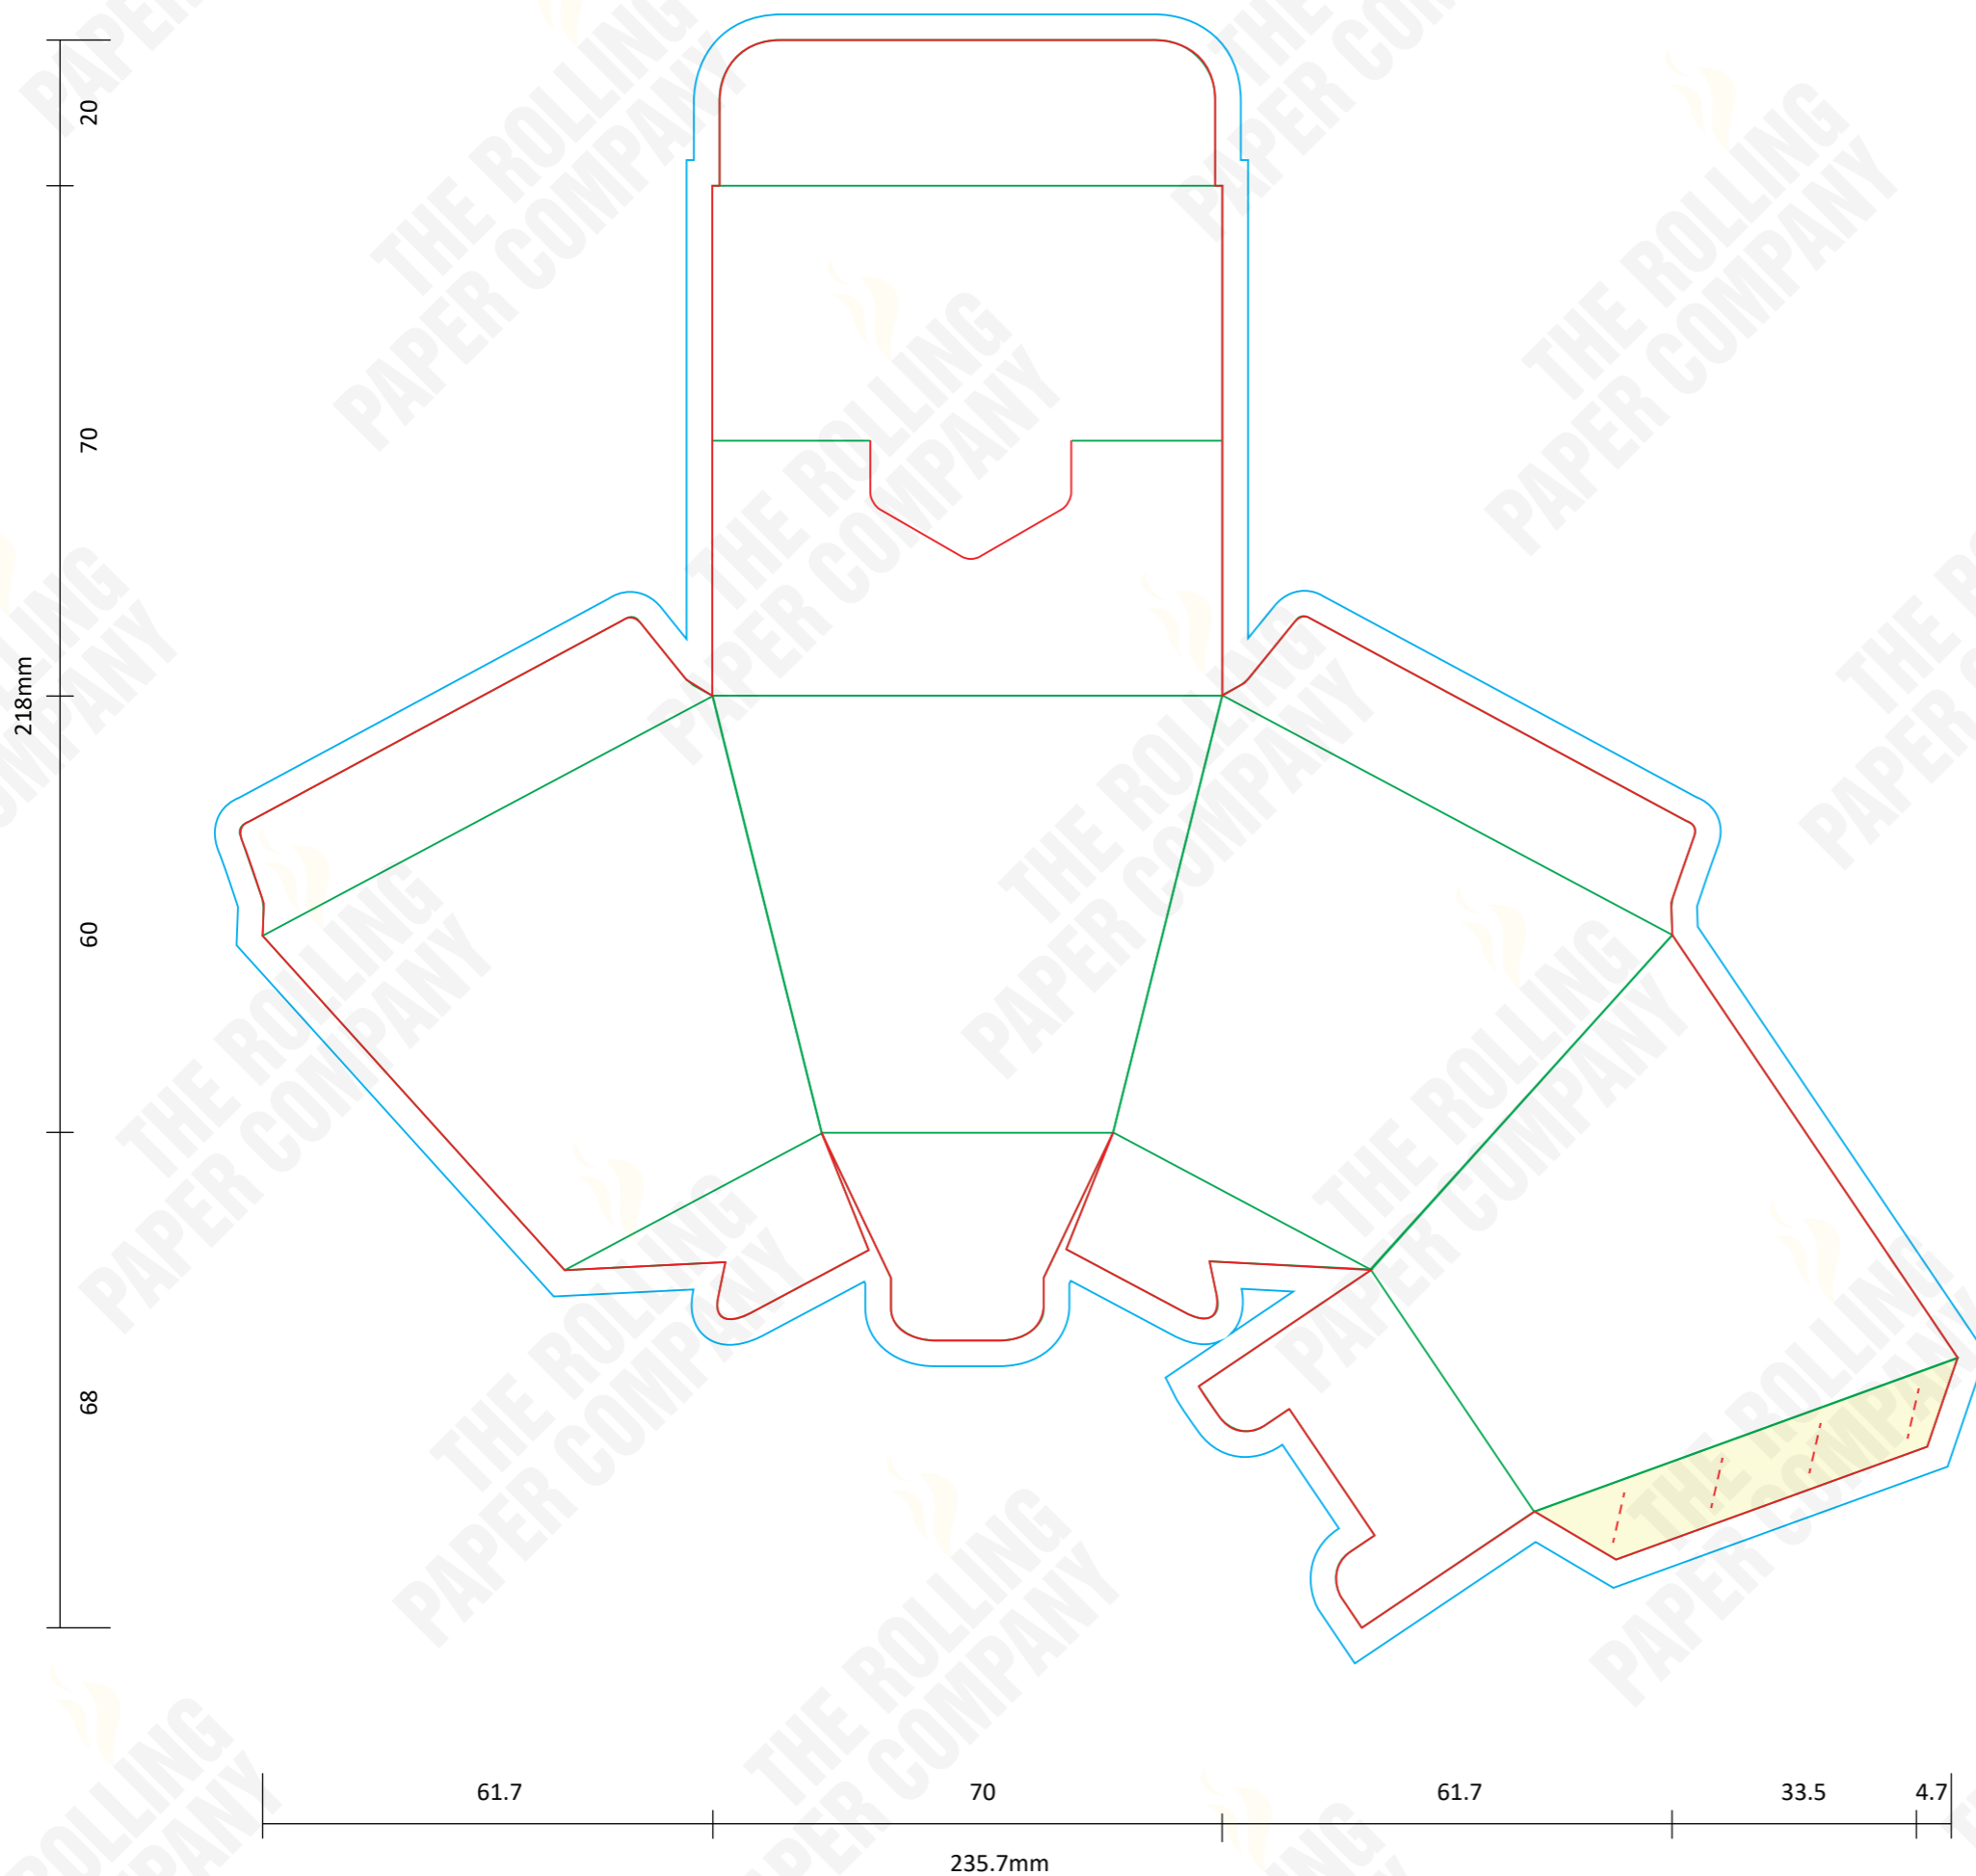

CLIENT
BRAND
PRODUCT ROLLED TIPS
SIZE KING SIZE - 109MM
FINISH

GRAPHIC DESIGNER
DATE
REVISION NO

SPECIAL INSTRUCTIONS

FONTS Supply all fonts with artwork separately
IMAGES All placed images must be 300dpi, 4 color process (CMYK) VECTOR, PSD, TIFF, PNG or JPG, and files must be supplied (not just embedded)
BLEED All images intended to bleed must extend 30mm over the red trim lines to blue line
COLOURS Convert all spot colours (on artworks layer) to CMYK
SPECIAL EFFECT Add a separate layer for Foil / UV / Embossing

LEGEND

 : NOT PRINTABLE
 : TRIM LINE
 : BLEED AREA
 : FOLD LINE
 : PERFORATION
 : GLUE AREA

DISPLAY BOX - 100 PCS ROLLED TIPS

FILTER TIPS W SHAPE

MOCKUP ROLLED FILTER TIPS

COLOURS

SPECIAL