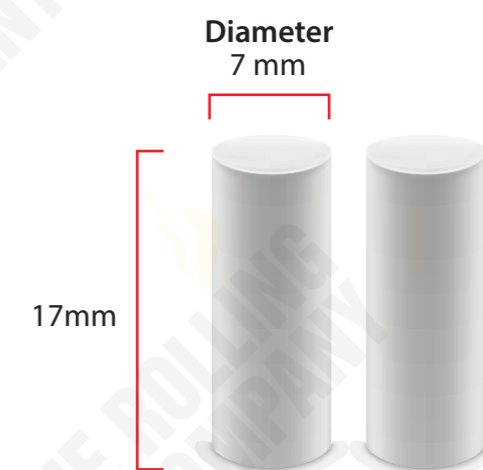

CLIENT
BRAND
PRODUCT ROLLED TIPS
SIZE KING SIZE - 109MM
FINISH

GRAPHIC DESIGNER
DATE
REVISION NO

SPECIAL INSTRUCTIONS

FONTS Supply all fonts with artwork separately
IMAGES All placed images must be 300dpi, 4 color process (CMYK) VECTOR, PSD, TIFF, PNG or JPG, and files must be supplied (not just embedded)
BLEED All images intended to bleed must extend 30mm over the red trim lines to blue line
COLOURS Convert all spot colours (on artworks layer) to CMYK
SPECIAL EFFECT Add a separate layer for Foil / UV / Embossing

LEGEND

 : NOT PRINTABLE
 : TRIM LINE
 : BLEED AREA
 : FOLD LINE
 : PERFORATION
 : GLUE AREA

DISPLAY BOX - 100 PCS ROLLED TIPS

FILTER TIPS W SHAPE

MOCKUP ROLLED FILTER TIPS

COLOURS

SPECIAL