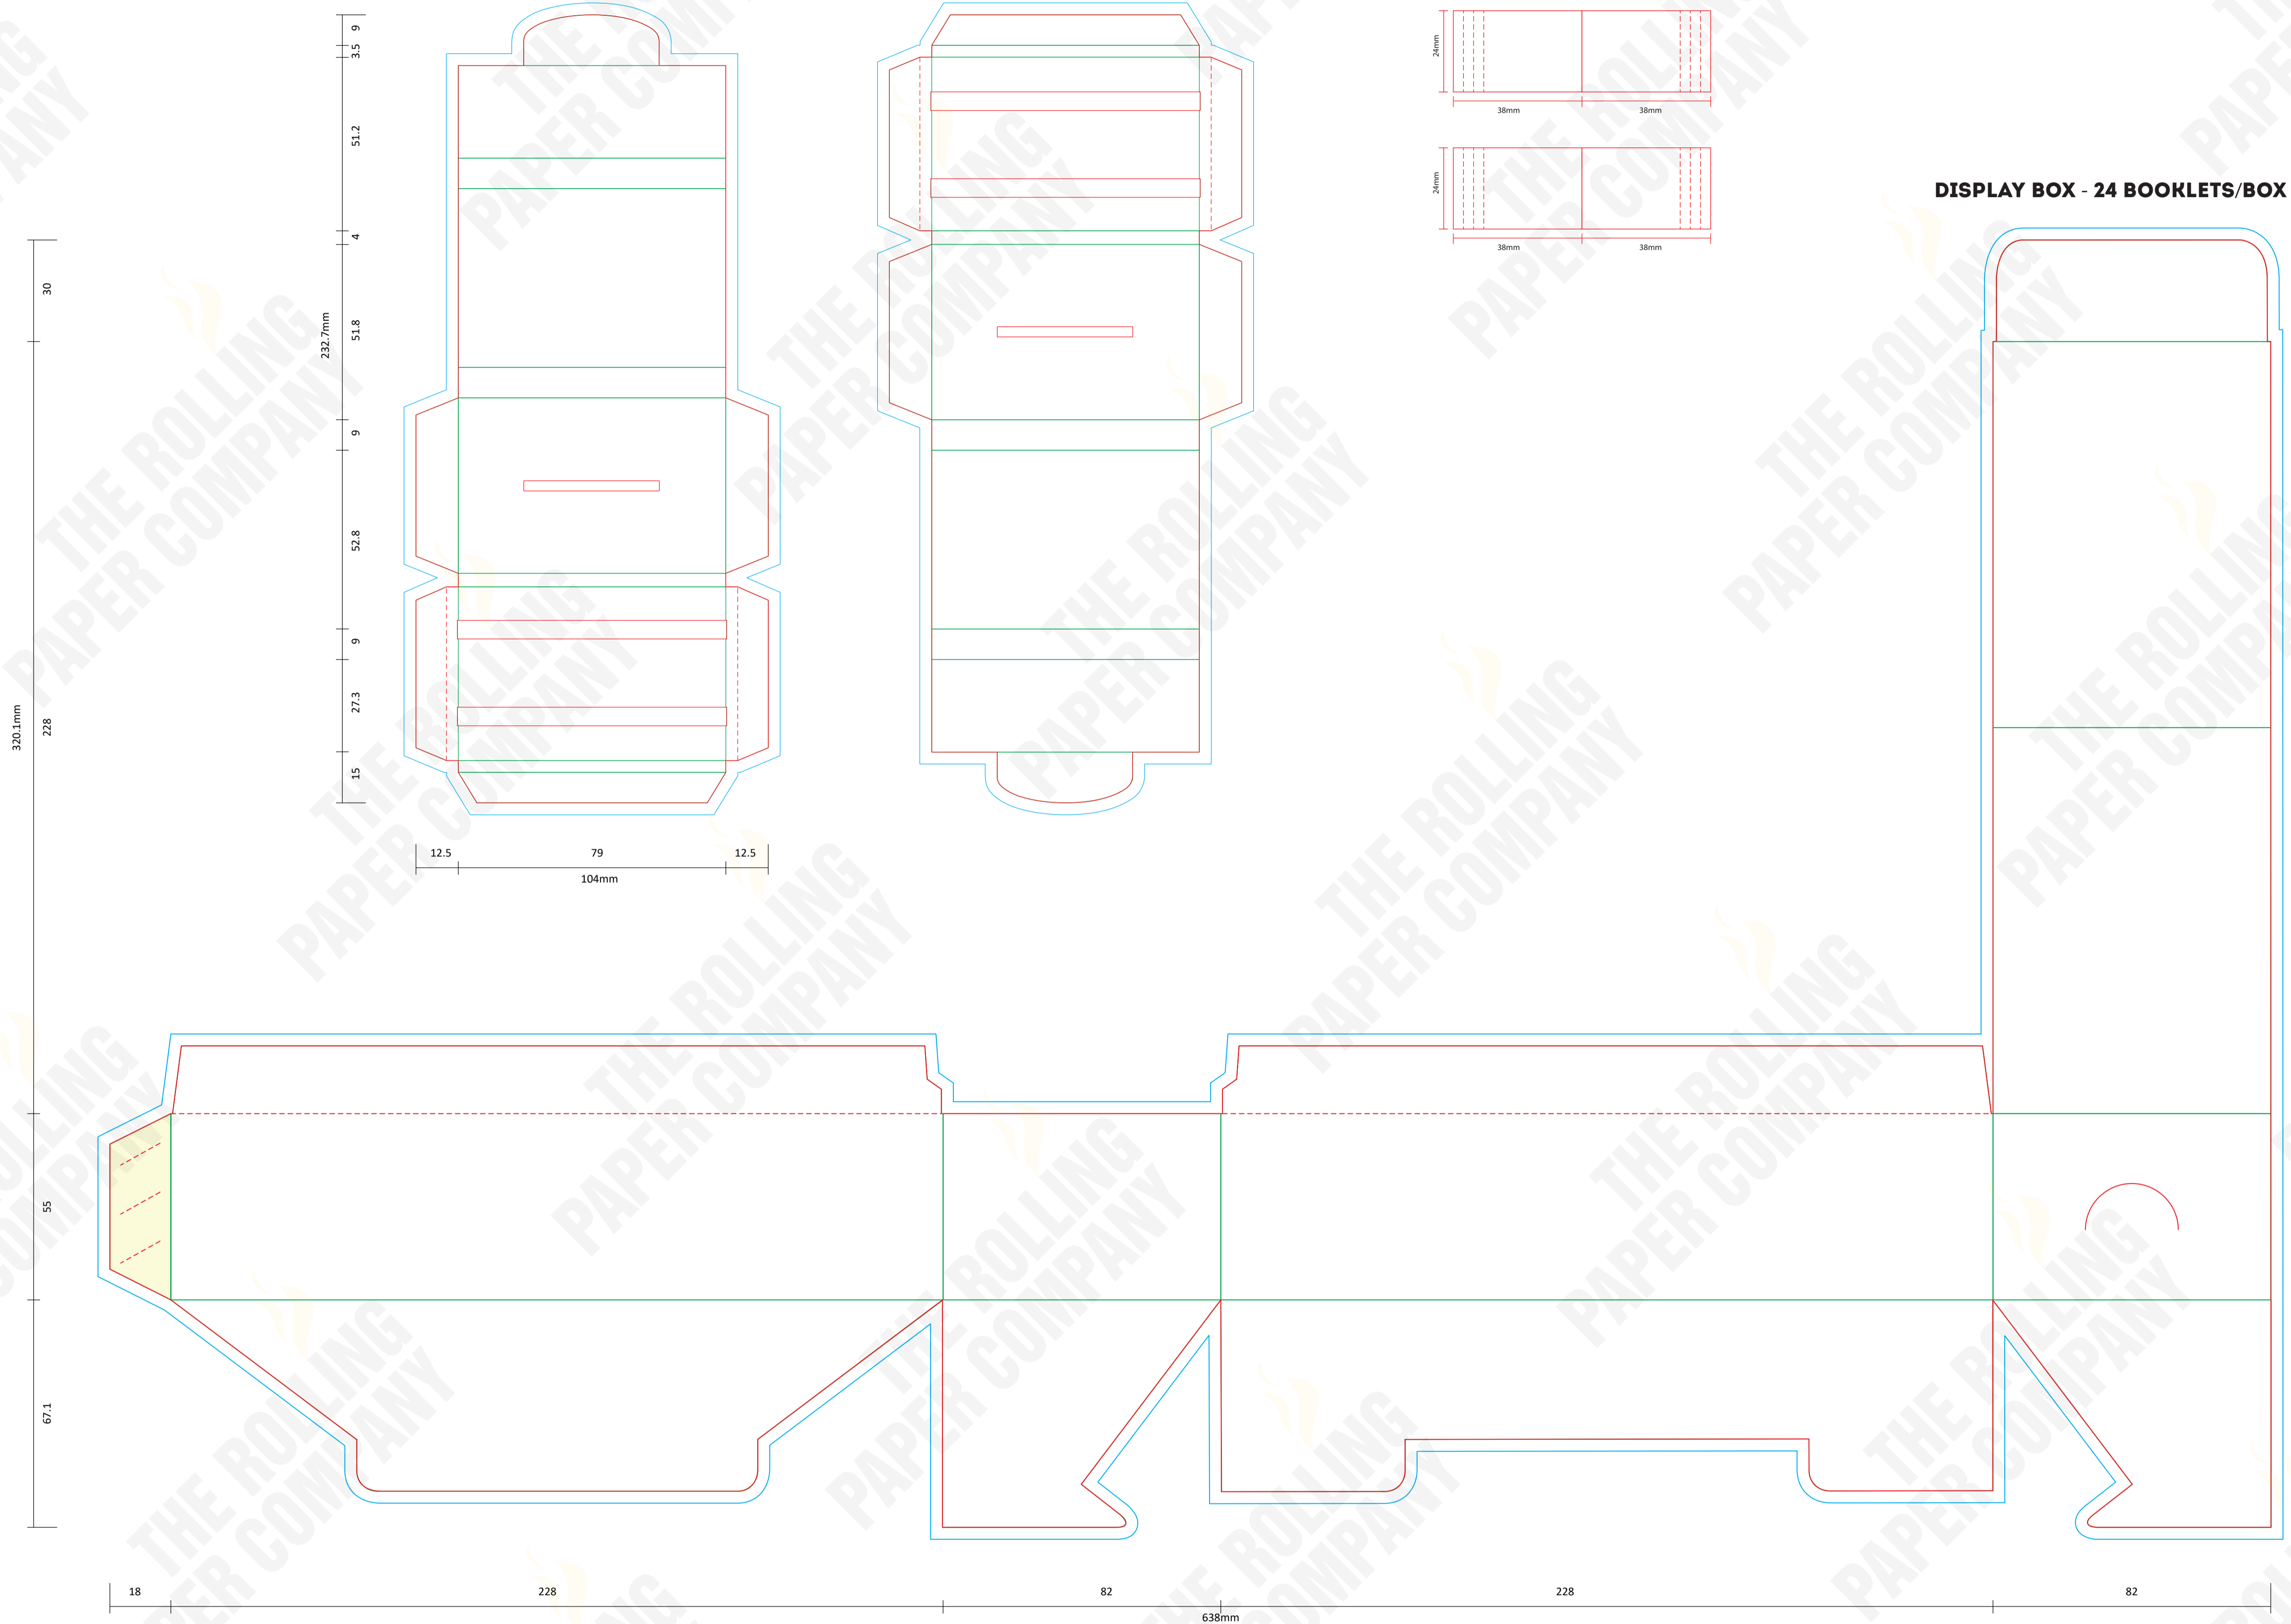

CLIENT
BRAND
PRODUCT ROLLING PAPERS
SIZE DOUBLE WINDOW + TIPS - 1-1-4 - SELF CLOSING
FINISH

GRAPHIC DESIGNER
DATE
REVISION NO

SPECIAL INSTRUCTIONS

FONTS Supply all fonts with artwork separately
IMAGES All placed images must be 300dpi, 4 color process (CMYK) VECTOR, PSD, TIFF, PNG or JPG, and files must be supplied (not just embedded)
BLEED All images intended to bleed must extend 30mm over the red trim lines to blue line
COLOURS Convert all spot colours (on artworks layer) to CMYK
SPECIAL EFFECT Add a separate layer for Foil / UV / Embossing

LEGEND

 : NOT PRINTABLE
 : TRIM LINE
 : BLEED AREA
 : FOLD LINE
 : PERFORATION
 : GLUE AREA

BOOKLET OUTSIDE COVER

BOOKLET INSIDE COVER

DOUBLE FILTER TIPS ON BOOKLET - 1 1/4 SIZE

DISPLAY BOX - 24 BOOKLETS/BOX