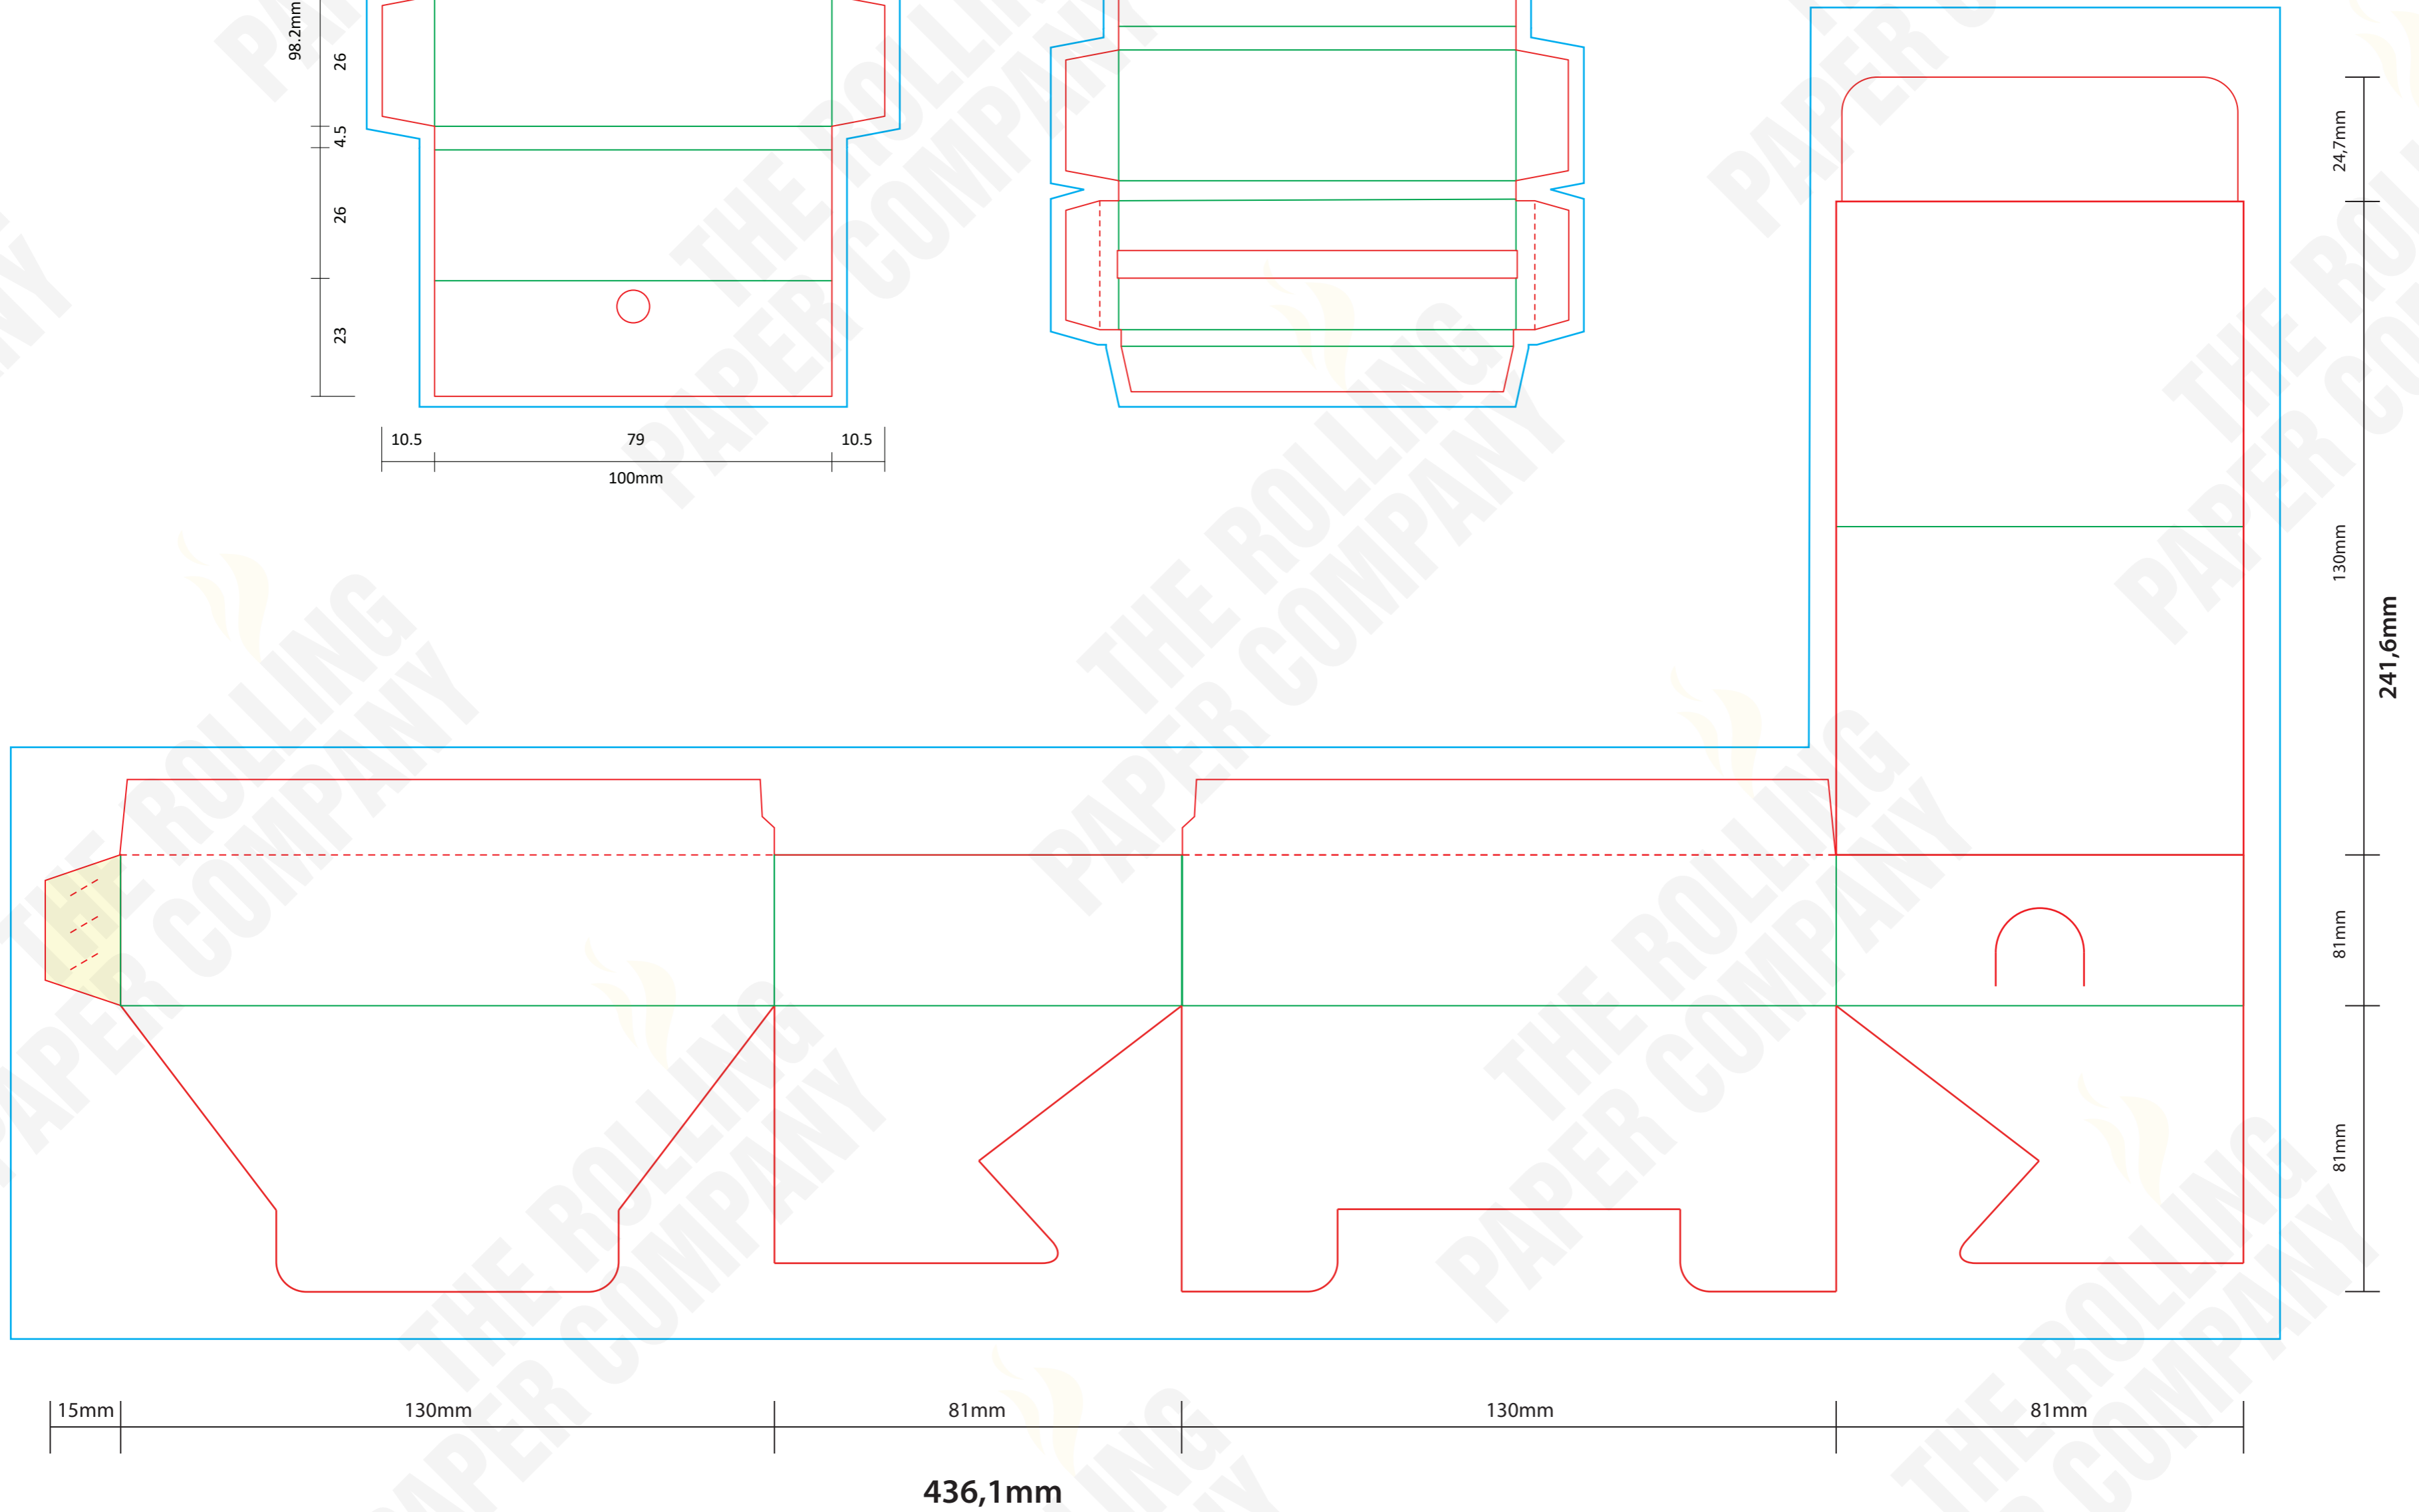

CLIENT
BRAND
PRODUCT ROLLING PAPERS
SIZE 1 1/4 - WITHOUT TIPS - MAGNET
FINISH

GRAPHIC DESIGNER
DATE
REVISION NO

SPECIAL INSTRUCTIONS

FONTS Supply all fonts with artwork separately
IMAGES All placed images must be 300dpi, 4 color process (CMYK) VECTOR, PSD, TIFF, PNG or JPG, and files must be supplied (not just embedded)
BLEED All images intended to bleed must extend 30mm over the red trim lines to blue line
COLOURS Convert all spot colours (on artworks layer) to CMYK
SPECIAL EFFECT Add a separate layer for Foil / UV / Embossing

LEGEND

 : NOT PRINTABLE
 : TRIM LINE
 : BLEED AREA
 : FOLD LINE
 : PERFORATION
 : GLUE AREA

BOOKLET OUTSIDE COVER [4 COLOR-CMYK]

BOOKLET INSIDE COVER [4 COLOR-CMYK]

DISPLAY BOX - 25 BOOKLETS/BOX

COLOURS

SPECIAL