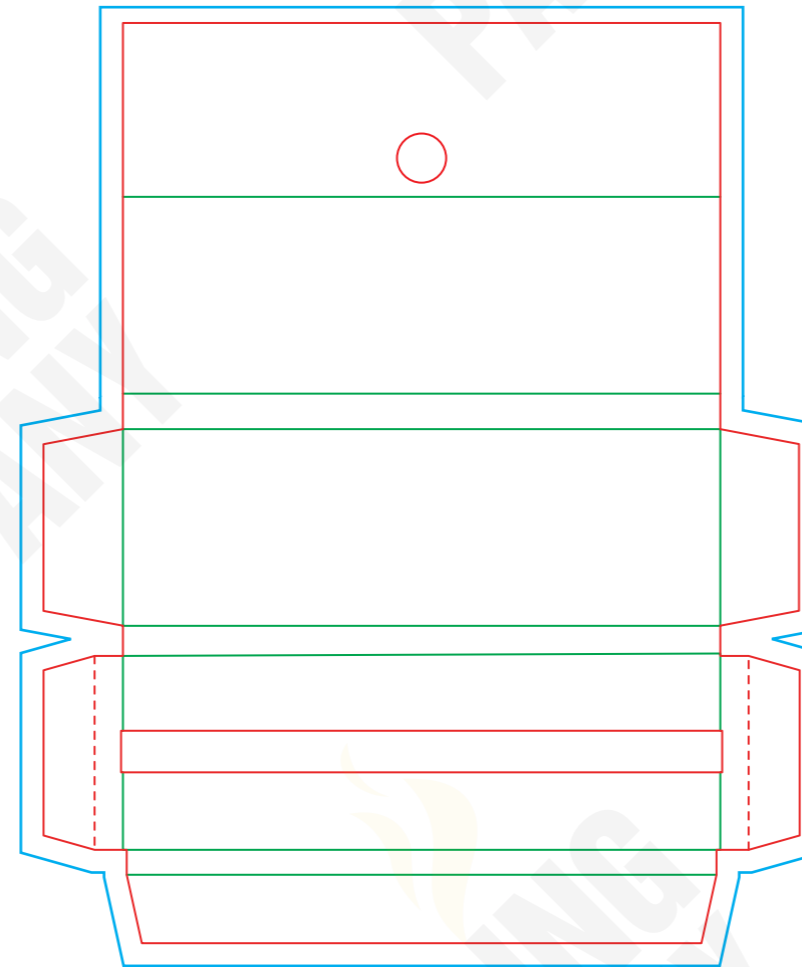

CLIENT
BRAND
PRODUCT ROLLING PAPERS
SIZE 1 1/4 - WITHOUT TIPS - MAGNET
FINISH

GRAPHIC DESIGNER
DATE
REVISION NO

SPECIAL INSTRUCTIONS

FONTS Supply all fonts with artwork separately
IMAGES All placed images must be 300dpi, 4 color process (CMYK) VECTOR, PSD, TIFF, PNG or JPG, and files must be supplied (not just embedded)
BLEED All images intended to bleed must extend 30mm over the red trim lines to blue line
COLOURS Convert all spot colours (on artworks layer) to CMYK
SPECIAL EFFECT Add a separate layer for Foil / UV / Embossing

LEGEND

 : NOT PRINTABLE
 : TRIM LINE
 : BLEED AREA
 : FOLD LINE
 : PERFORATION
 : GLUE AREA

BOOKLET OUTSIDE COVER [4 COLOR-CMYK]

BOOKLET INSIDE COVER [4 COLOR-CMYK]

DISPLAY BOX - 25 BOOKLETS/BOX

COLOURS

SPECIAL