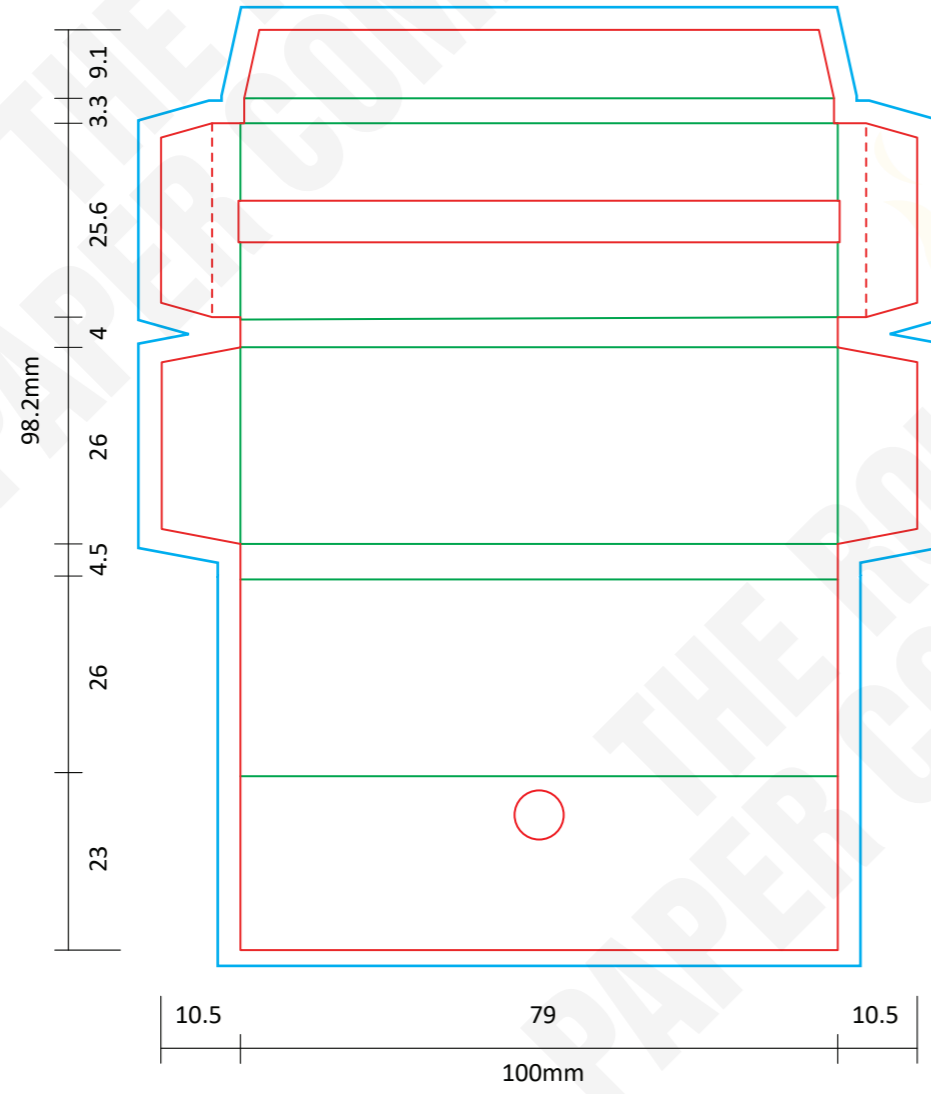

CLIENT
BRAND
PRODUCT ROLLING PAPERS
SIZE 1 1/4 - WITHOUT TIPS - MAGNET
FINISH

GRAPHIC DESIGNER
DATE
REVISION NO

SPECIAL INSTRUCTIONS

FONTS Supply all fonts with artwork separately
IMAGES All placed images must be 300dpi, 4 color process (CMYK) VECTOR, PSD, TIFF, PNG or JPG, and files must be supplied (not just embedded)
BLEED All images intended to bleed must extend 30mm over the red trim lines to blue line
COLOURS Convert all spot colours (on artworks layer) to CMYK
SPECIAL EFFECT Add a separate layer for Foil / UV / Embossing

LEGEND

 : NOT PRINTABLE
 : TRIM LINE
 : BLEED AREA
 : FOLD LINE
 : PERFORATION
 : GLUE AREA

BOOKLET OUTSIDE COVER [4 COLOR-CMYK]

BOOKLET INSIDE COVER [4 COLOR-CMYK]

DISPLAY BOX - 25 BOOKLETS/BOX

COLOURS

SPECIAL