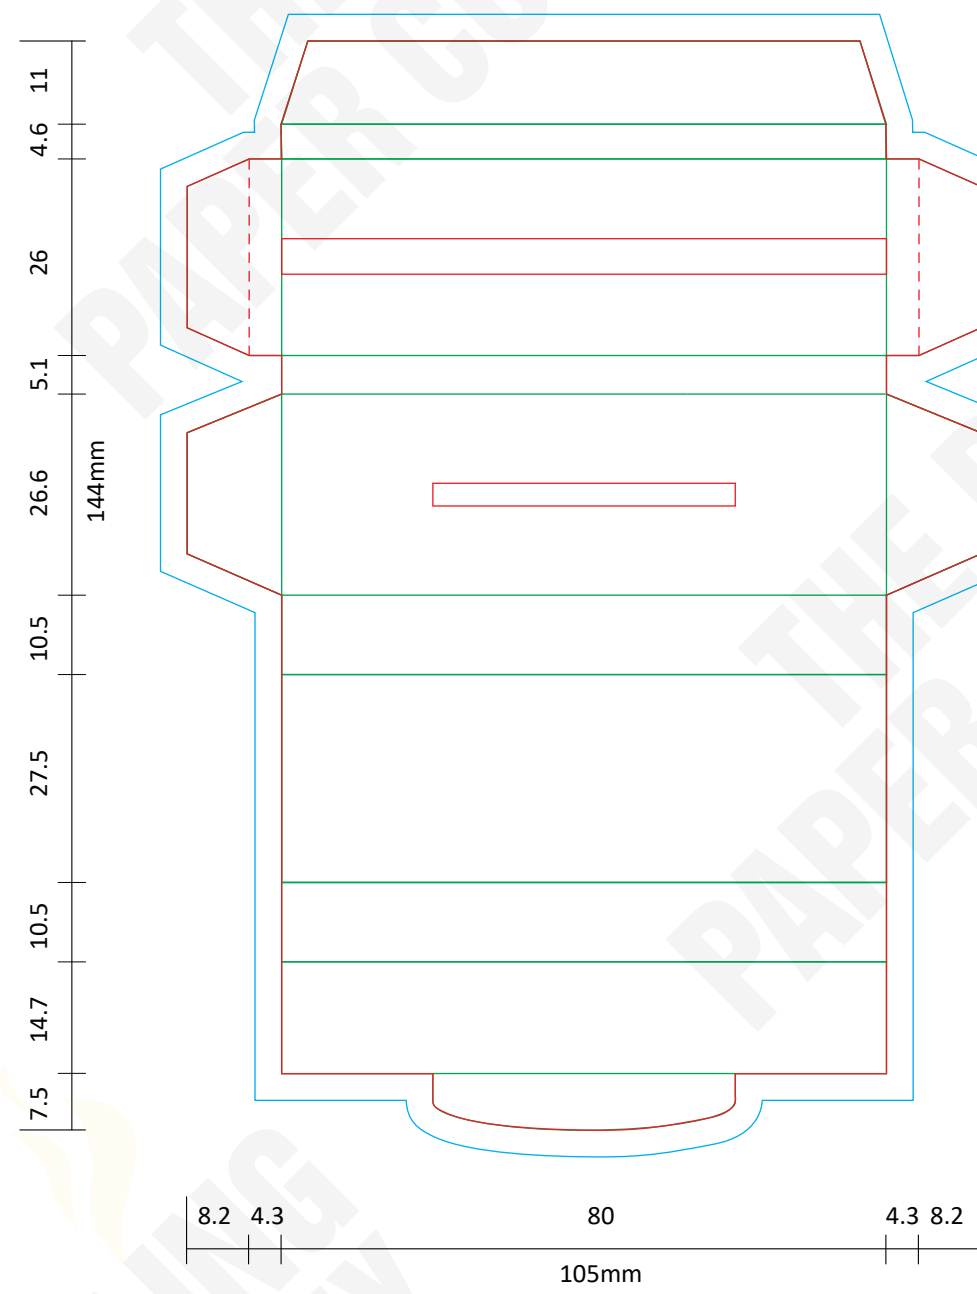

CLIENT
BRAND
PRODUCT ROLLING PAPERS
SIZE 1 1/4 + TIPS - SELF CLOSING
FINISH

GRAPHIC DESIGNER
DATE
REVISION NO

SPECIAL INSTRUCTIONS

FONTS Supply all fonts with artwork separately
IMAGES All placed images must be 300dpi, 4 color process (CMYK) VECTOR, PSD, TIFF, PNG or JPG, and files must be supplied (not just embedded)
BLEED All images intended to bleed must extend 30mm over the red trim lines to blue line
COLOURS Convert all spot colours (on artworks layer) to CMYK
SPECIAL EFFECT Add a separate layer for Foil / UV / Embossing

LEGEND

 : NOT PRINTABLE
 : TRIM LINE
 : BLEED AREA
 : FOLD LINE
 : PERFORATION
 : GLUE AREA

BOOKLET OUTSIDE COVER [4 COLOR - CMYK]

BOOKLET OUTSIDE COVER [4 COLOR - CMYK]

FILTER TIPS ON BOOKLET - 1-1-4 SIZE

BOX POP DISPLAY [4 COLOR CMYK]

COLOURS

SPECIAL