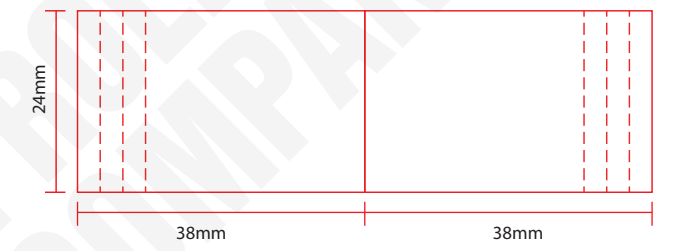

CLIENT
BRAND
PRODUCT ROLLING PAPERS
SIZE 1 1/4 + TIPS - SELF CLOSING
FINISH

GRAPHIC DESIGNER
DATE
REVISION NO

SPECIAL INSTRUCTIONS

FONTS Supply all fonts with artwork separately
IMAGES All placed images must be 300dpi, 4 color process (CMYK) VECTOR, PSD, TIFF, PNG or JPG, and files must be supplied (not just embedded)
BLEED All images intended to bleed must extend 30mm over the red trim lines to blue line
COLOURS Convert all spot colours (on artworks layer) to CMYK
SPECIAL EFFECT Add a separate layer for Foil / UV / Embossing

LEGEND

 : NOT PRINTABLE
 : TRIM LINE
 : BLEED AREA
 : FOLD LINE
 : PERFORATION
 : GLUE AREA

BOOKLET OUTSIDE COVER [4 COLOR - CMYK]

BOOKLET OUTSIDE COVER [4 COLOR - CMYK]

FILTER TIPS ON BOOKLET - 1-1-4 SIZE