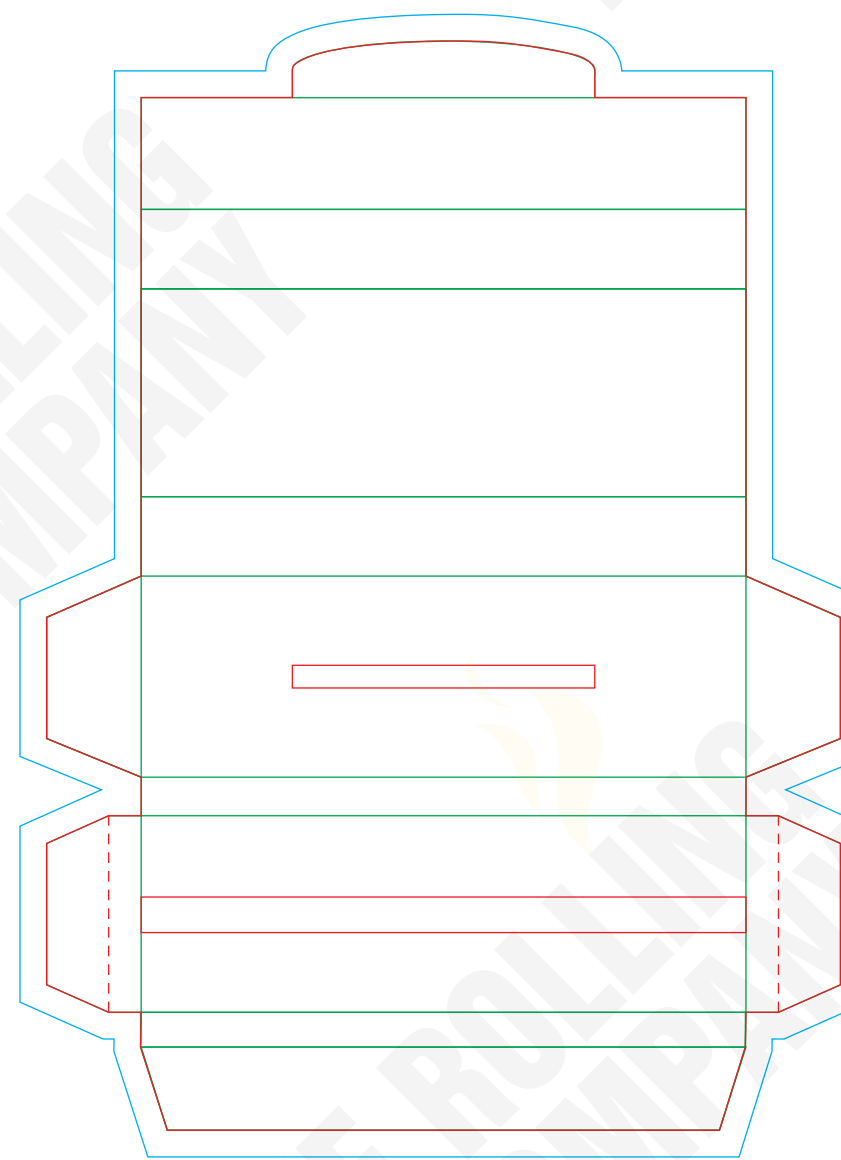

CLIENT
BRAND
PRODUCT ROLLING PAPERS
SIZE 1 1/4 + TIPS - SELF CLOSING
FINISH

GRAPHIC DESIGNER
DATE
REVISION NO

SPECIAL INSTRUCTIONS

FONTS Supply all fonts with artwork separately
IMAGES All placed images must be 300dpi, 4 color process (CMYK) VECTOR, PSD, TIFF, PNG or JPG, and files must be supplied (not just embedded)
BLEED All images intended to bleed must extend 30mm over the red trim lines to blue line
COLOURS Convert all spot colours (on artworks layer) to CMYK
SPECIAL EFFECT Add a separate layer for Foil / UV / Embossing

LEGEND

 : NOT PRINTABLE
 : TRIM LINE
 : BLEED AREA
 : FOLD LINE
 : PERFORATION
 : GLUE AREA

BOOKLET OUTSIDE COVER [4 COLOR - CMYK]

BOOKLET OUTSIDE COVER [4 COLOR - CMYK]

FILTER TIPS ON BOOKLET - 1-1-4 SIZE

BOX POP DISPLAY [4 COLOR CMYK]

COLOURS

SPECIAL