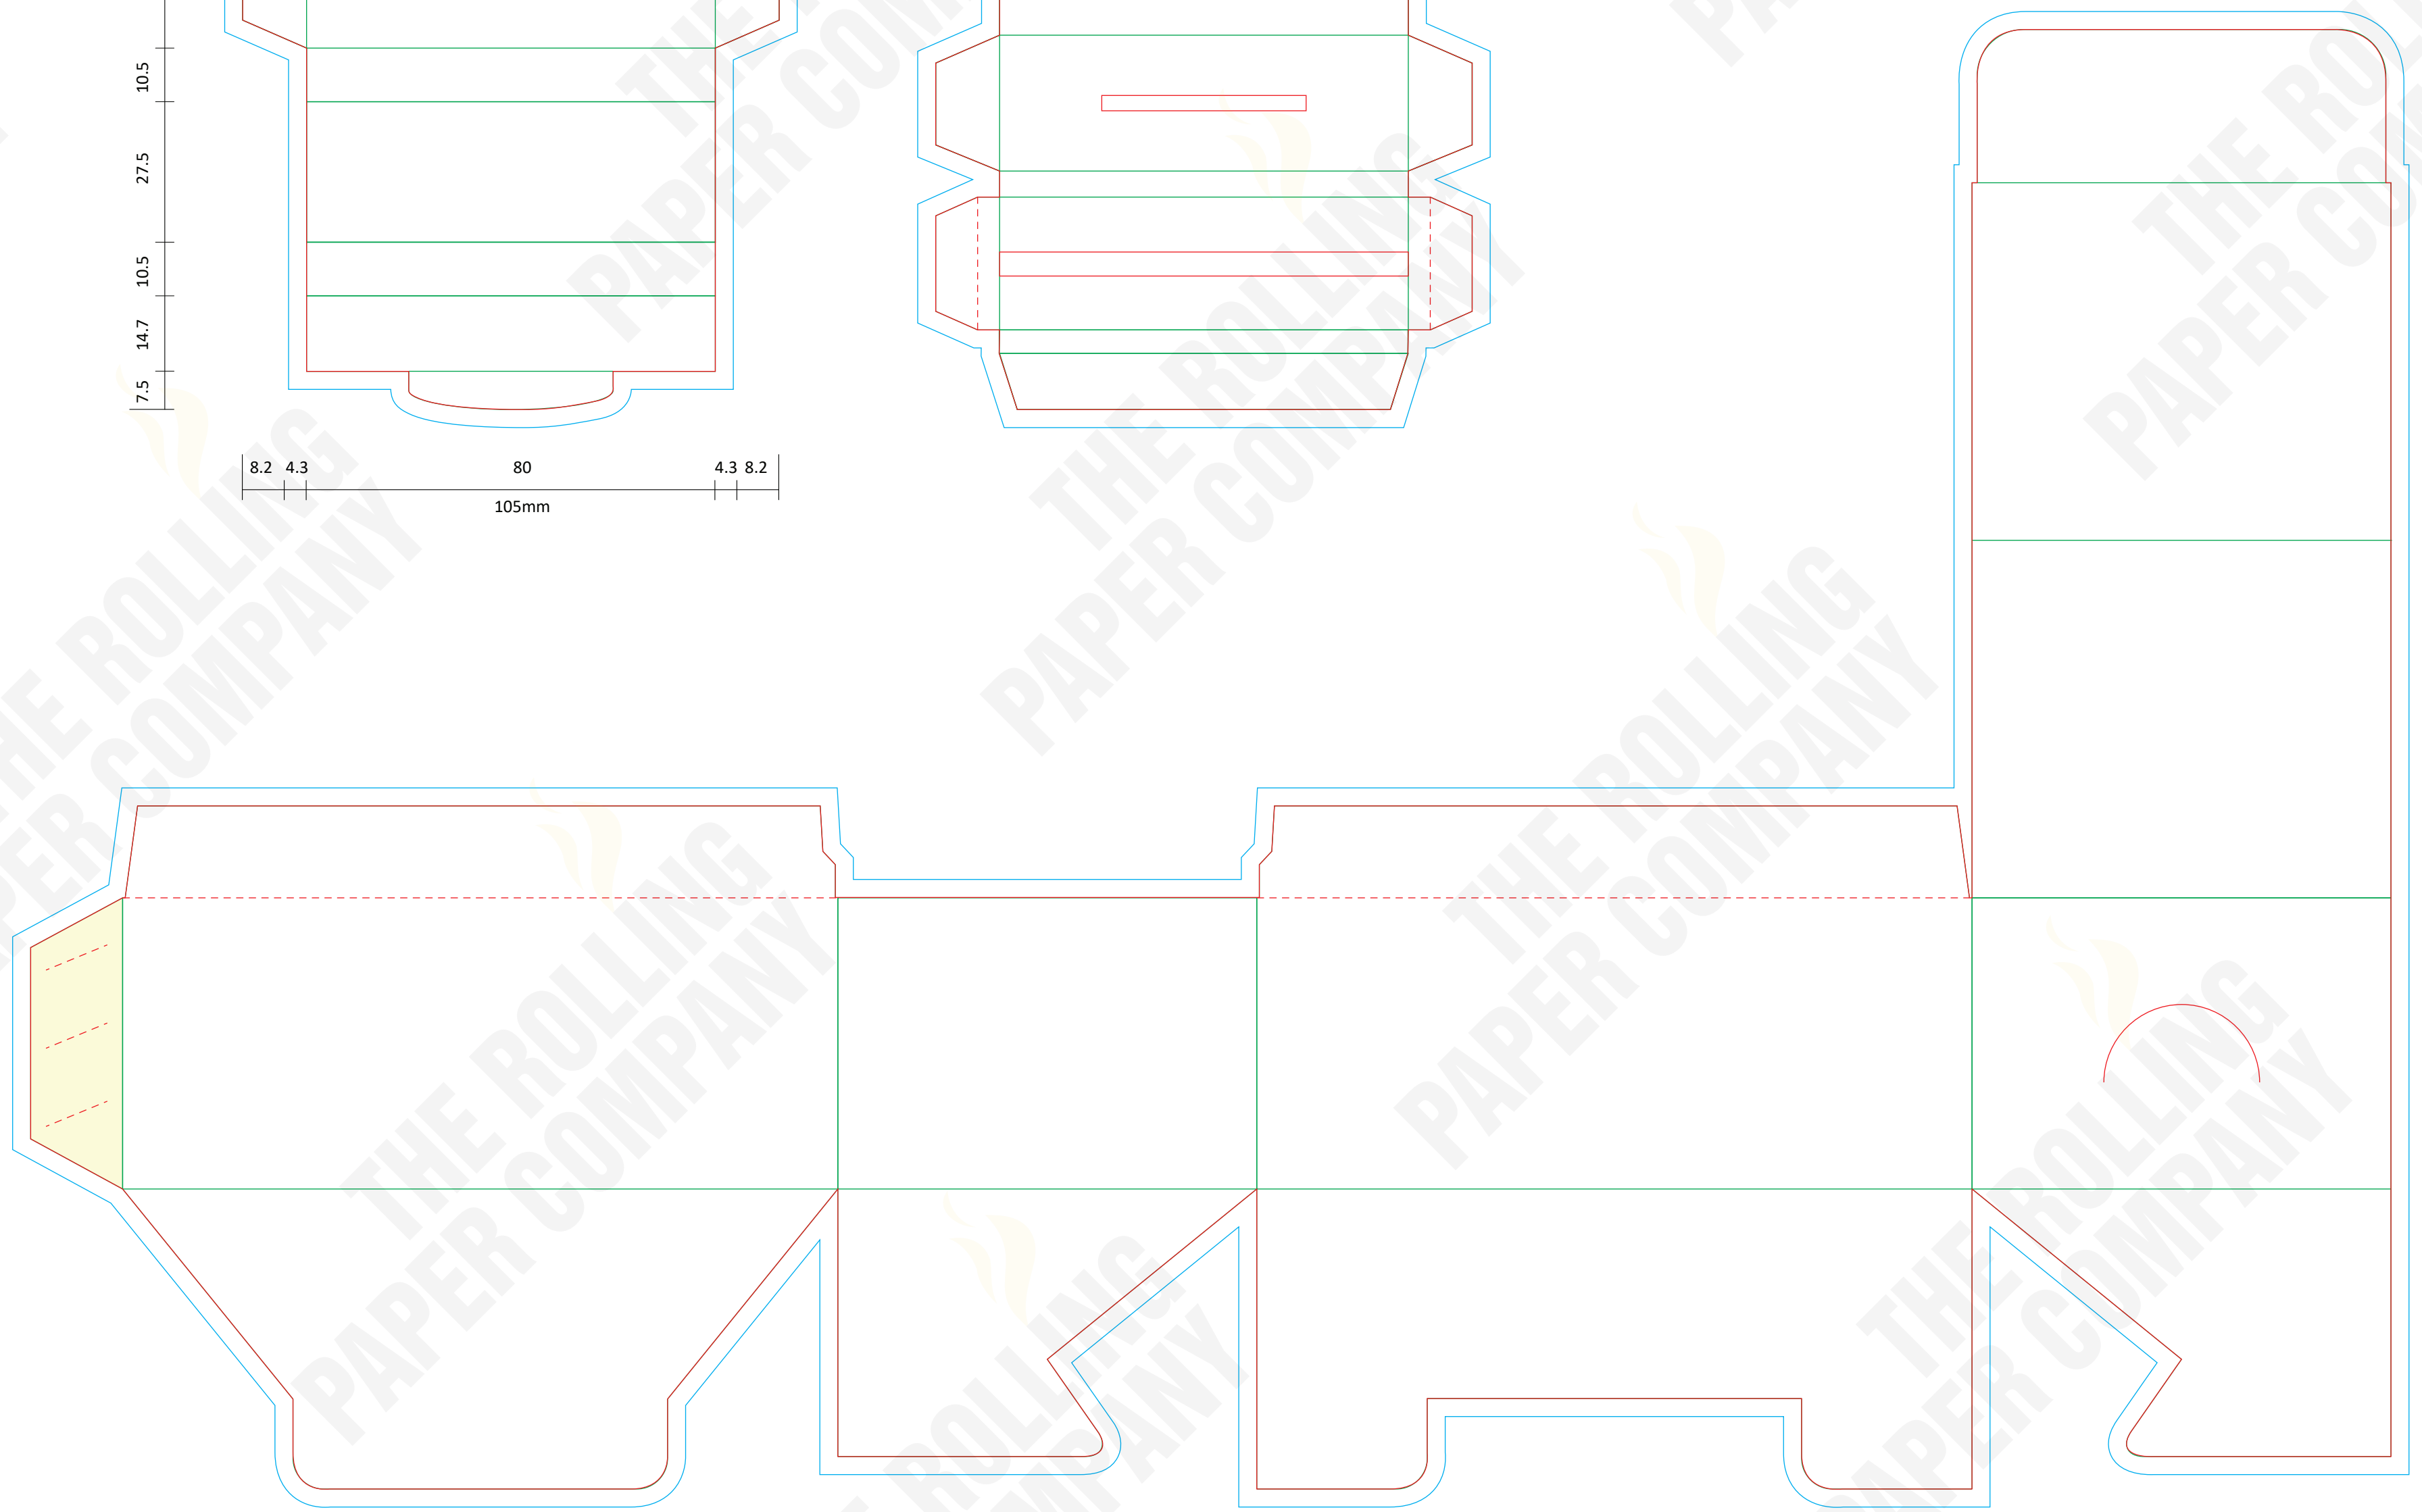

BOX POP DISPLAY [4 COLOR CMYK]